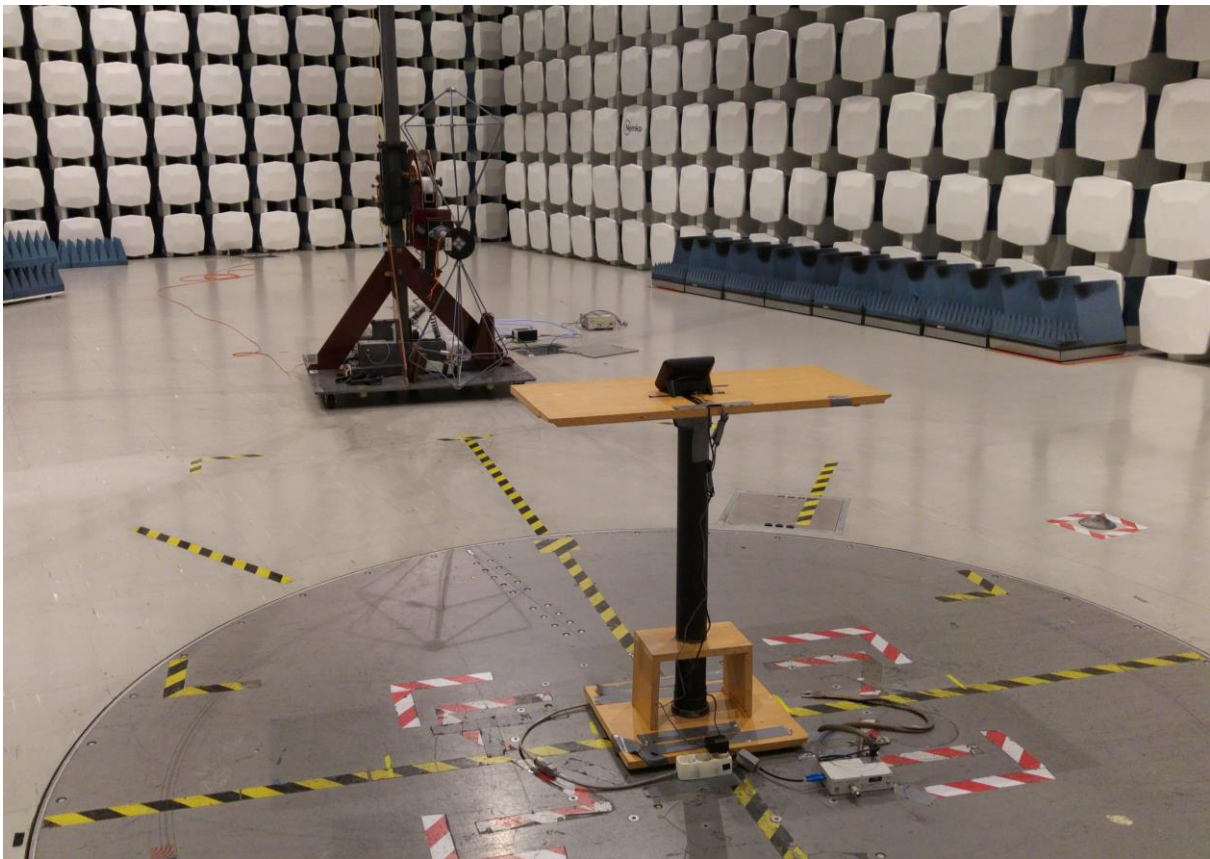

## PHOTOS OF TEST SET-UP

**Radiated Emissions, 30 - 200 MHz**

**Radiated Emissions, 1 GHz - 8.5 GHz**

**Power line Conducted Emissions Test**