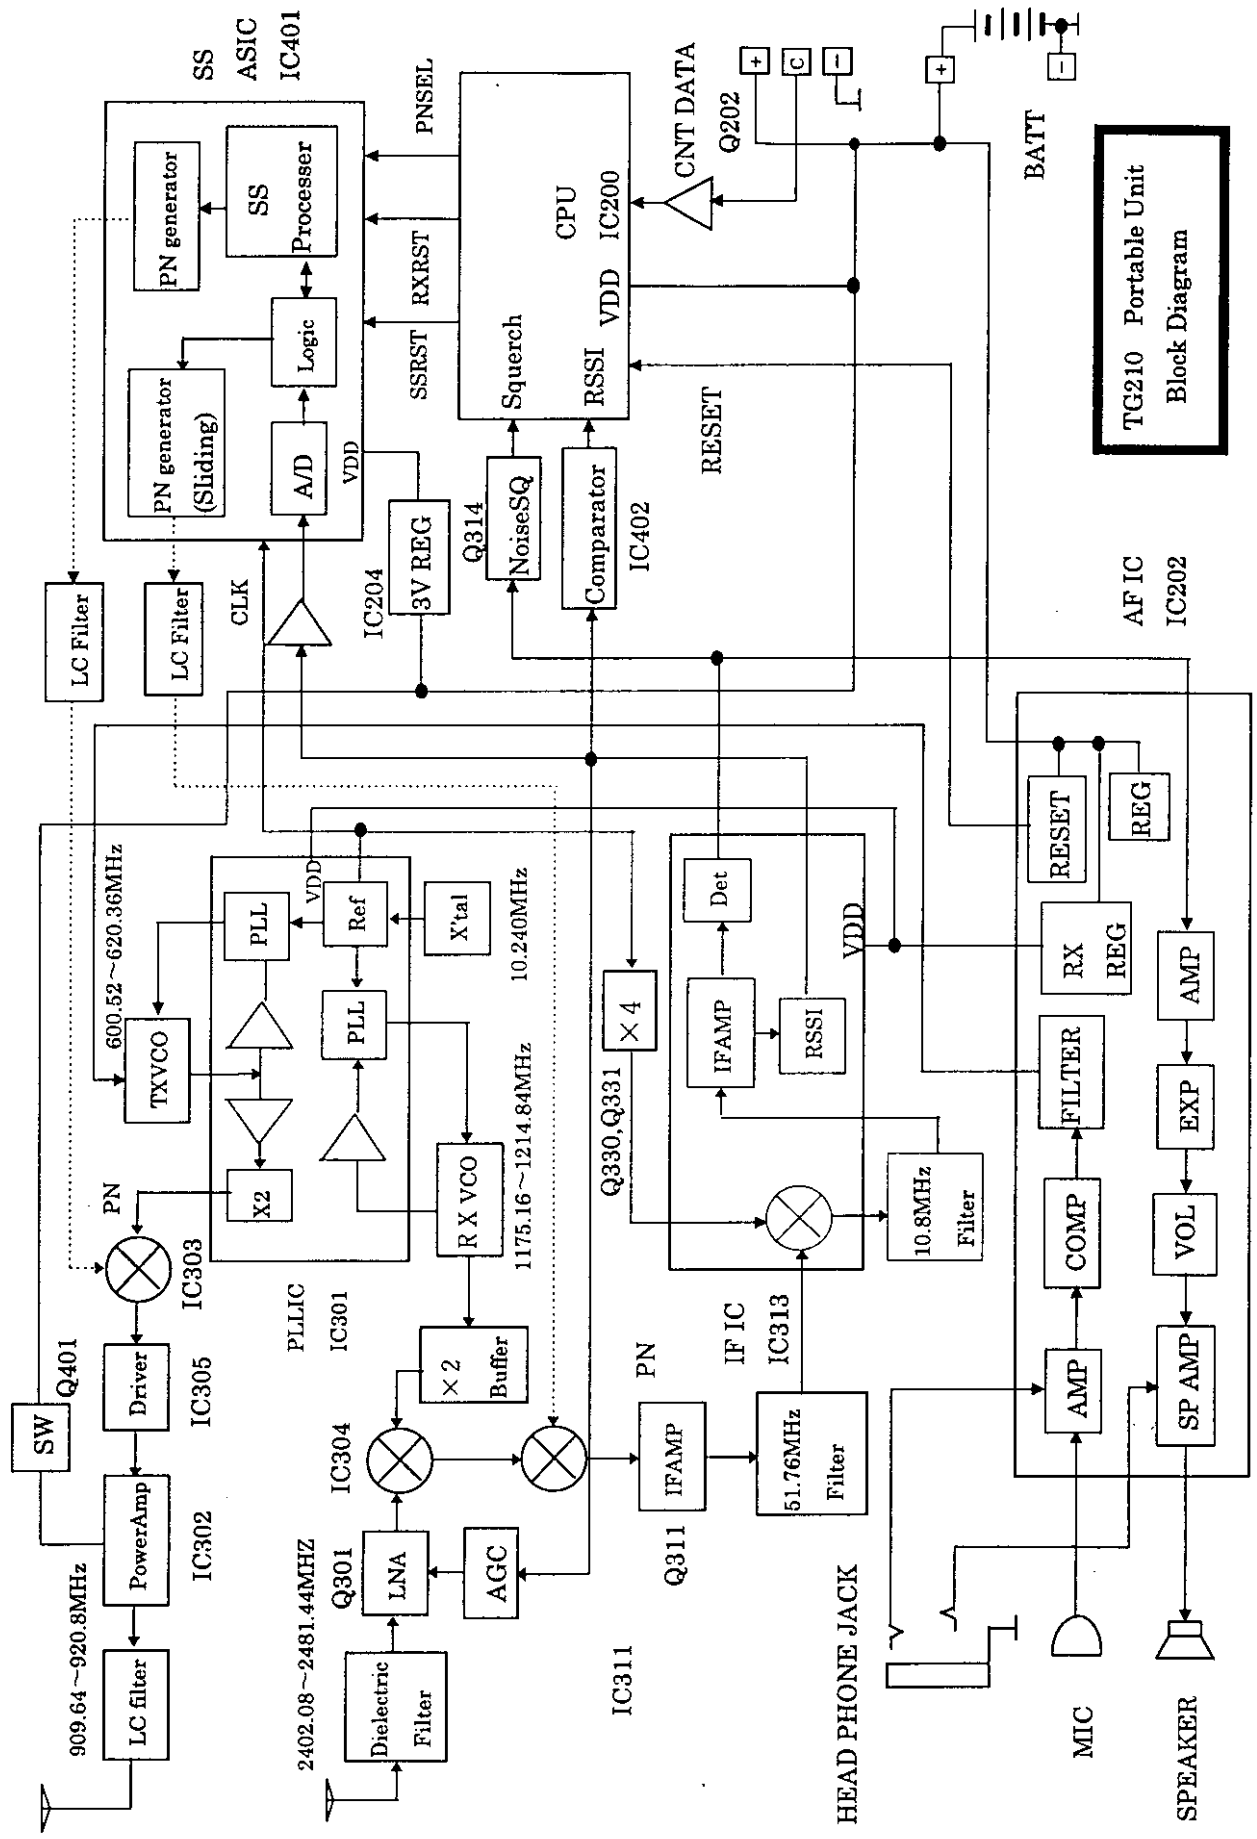

Panasonic Model KX-TG210 Series
 900 MHz / 2.4 GHz Spread Spectrum Cordless Telephone System
 FCC ID: ACJ96NKX-TG210

FIG3

TG210 Base Unit
 RF Block Diagram

Panasonic Model KX-TG210 Series
 900 MHz / 2.4 GHz Spread Spectrum Cordless Telephone System
 FCC ID: ACJ96NKX-TG210

TG210 Portable Unit
 Block Diagram

Panasonic Model KX-TG210 Series
 900 MHz / 2.4 GHz Spread Spectrum Cordless Telephone System
 FCC ID: ACJ96NKX-TG210

Fig 2

TG210 Base Unit
 TELEPHONE LINE
 CIRCUIT