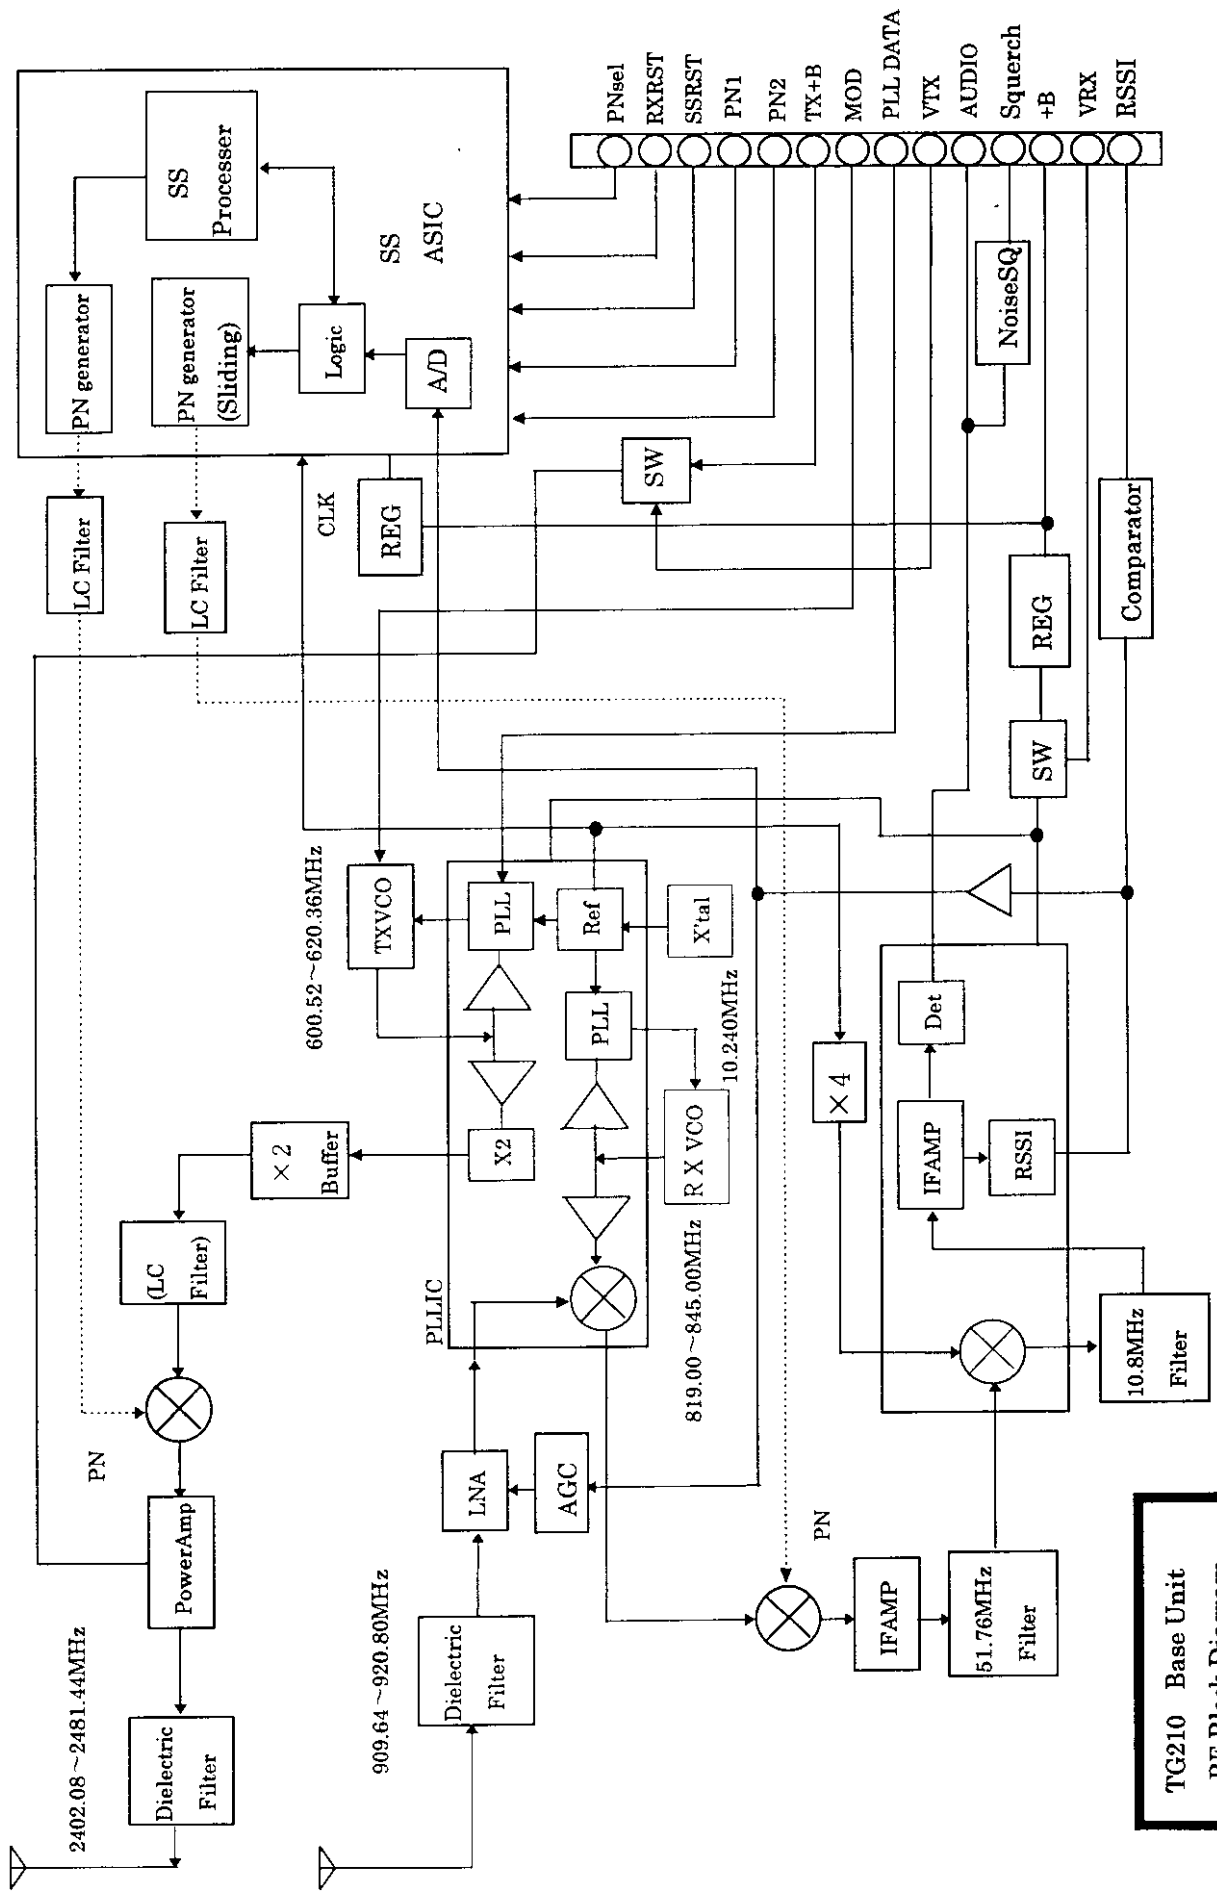

Panasonic Model KX-TG210 Series
 900 MHz / 2.4 GHz Spread Spectrum Cordless Telephone System
 FCC ID: ACJ96NKX-TG210

FIG3

TG210 Base Unit
 RF Block Diagram

Panasonic Model KX-TG210 Series
 900 MHz / 2.4 GHz Spread Spectrum Cordless Telephone System
 FCC ID: ACJ96NKX-TG210

TG210 Portable Unit
 Block Diagram

Panasonic Model KX-TG210 Series
 900 MHz / 2.4 GHz Spread Spectrum Cordless Telephone System
 FCC ID: ACJ96NKX-TG210

Fig 2

TG210 Base Unit
 TELEPHONE LINE
 CIRCUIT