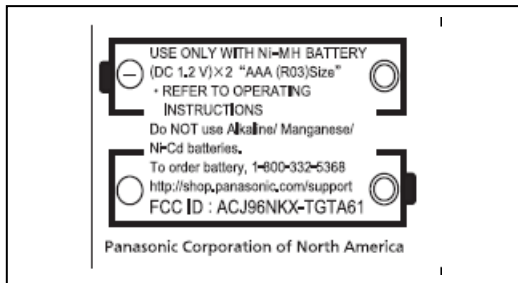

MARKINGS

Portable Unit:

FCC ID Label (Nameplate)

The marking will be shown on the battery compartment of the portable unit.