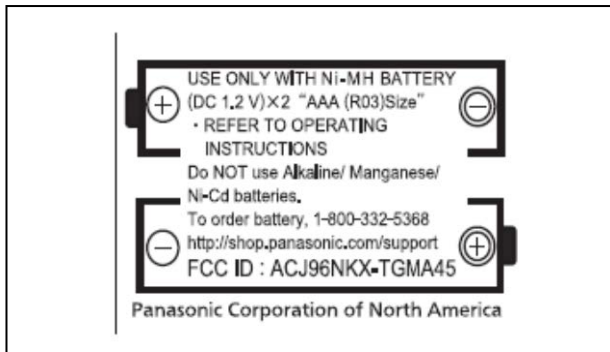

MARKINGS

Portable Unit:

FCC ID Label (Nameplate)

The marking will be shown on the battery compartment of the portable unit.