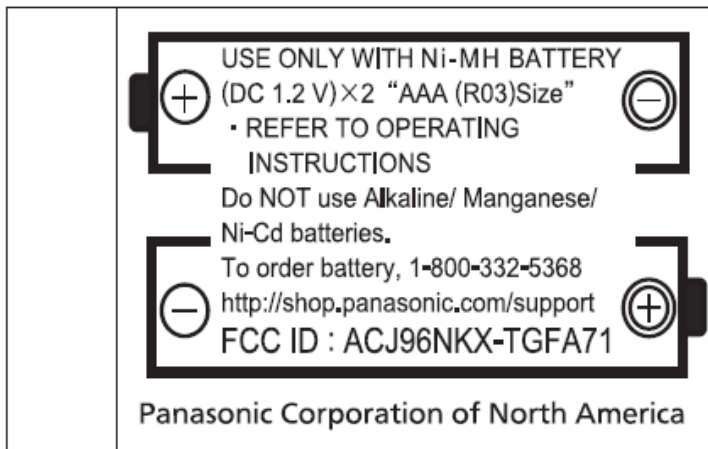

MARKINGS

Portable Unit:

FCC ID Label (Nameplate)

The marking will be shown on the battery compartment of the portable unit.