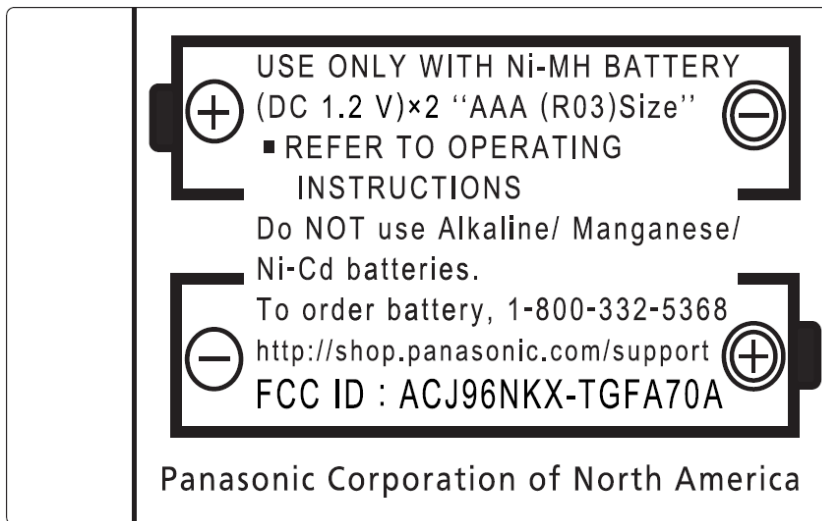

MARKINGS

Portable Unit:

FCC ID Label (Nameplate)

The marking will be shown on the battery compartment of the portable unit.