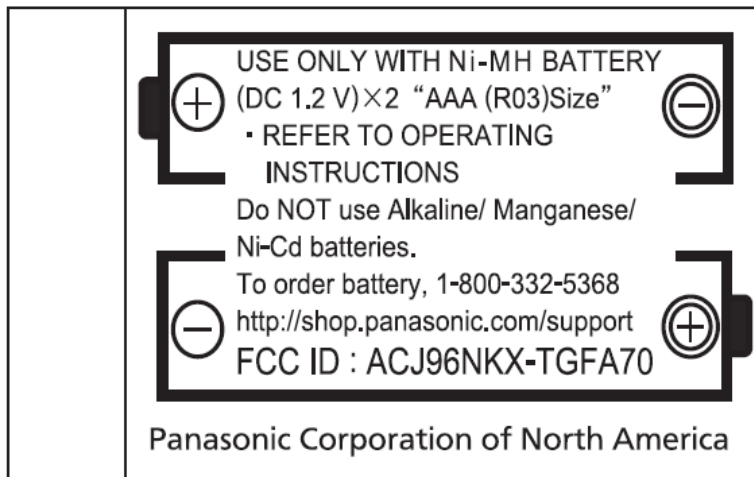

MARKINGS

Portable Unit:

FCC ID Label (Nameplate)

The marking will be shown on the battery compartment of the portable unit.