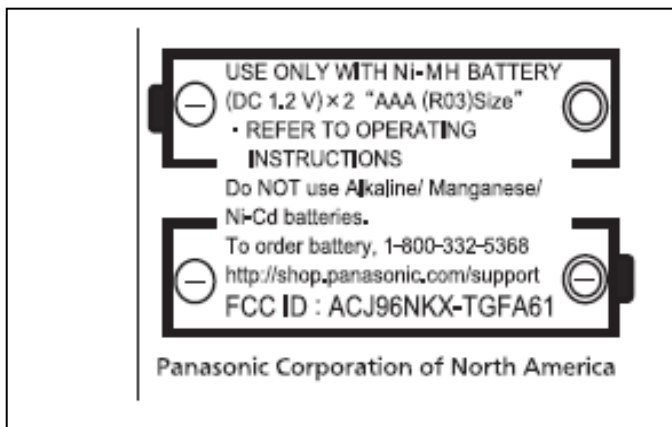

MARKINGS

Portable Unit:

FCC ID Label (Nameplate)

The marking will be shown on the battery compartment of the portable unit.