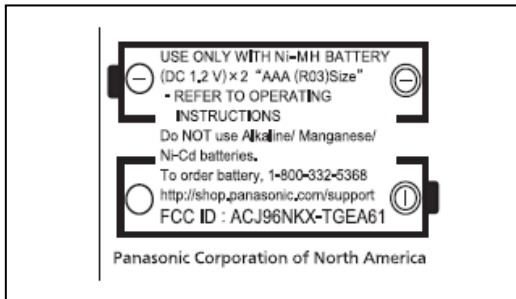

MARKINGS

Portable Unit:

FCC ID Label (Nameplate)

The marking will be shown on the battery compartment of the portable unit.