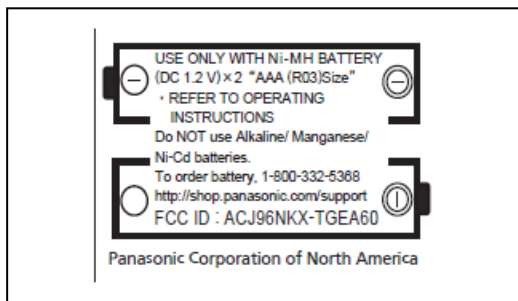

MARKINGS

Portable Unit:

FCC ID Label (Nameplate)

The marking will be shown on the battery compartment of the portable unit.