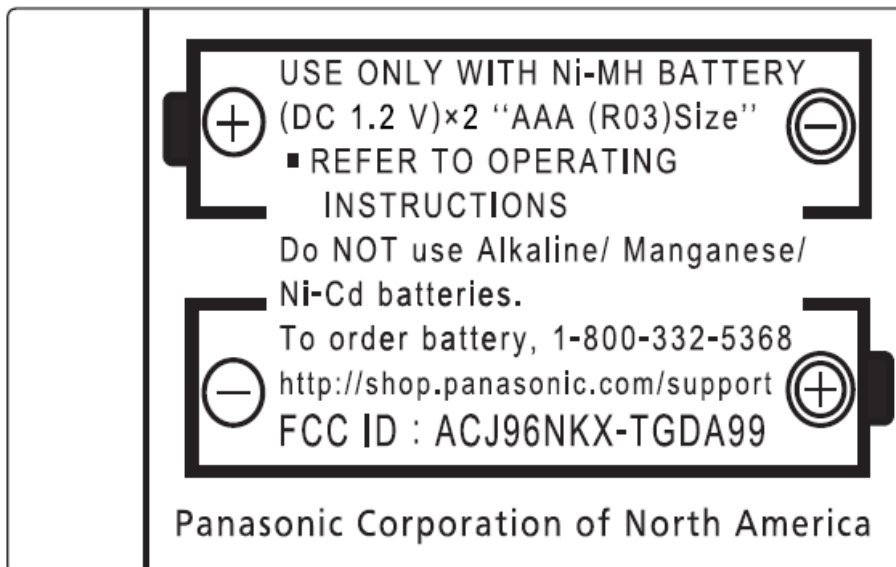

**MARKINGS**

Portable Unit:

FCC ID Label (Nameplate)

The marking will be shown on the battery compartment of the portable unit.