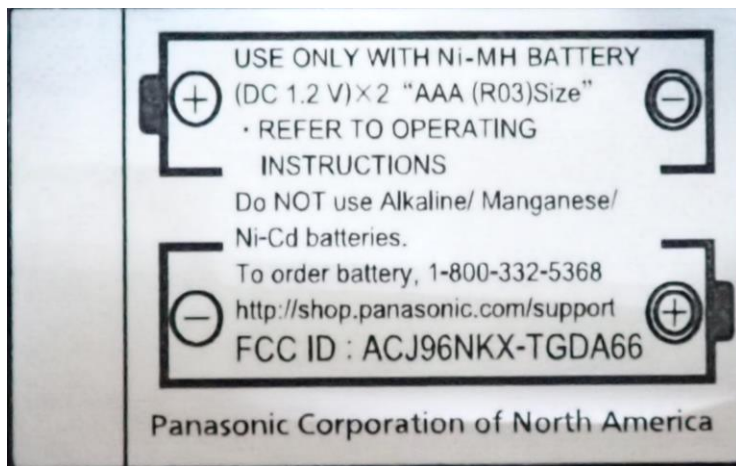

MARKINGS

Portable Unit:

FCC ID Label (Nameplate)

The marking will be shown on the battery compartment of the portable unit.