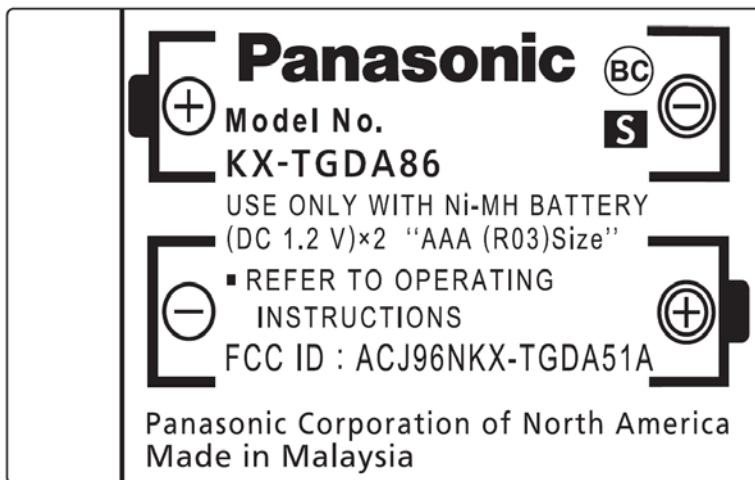

**MARKINGS**

Portable Unit:

FCC ID Label (Nameplate)

The marking will be shown on the battery compartment of the portable unit.