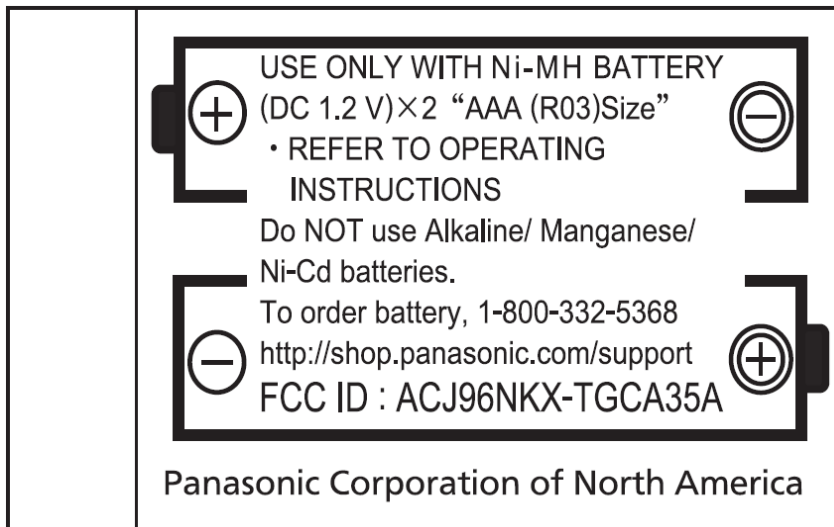

MARKINGS

Portable Unit:

FCC ID Label (Nameplate)

The marking will be shown on the battery compartment of the portable unit.