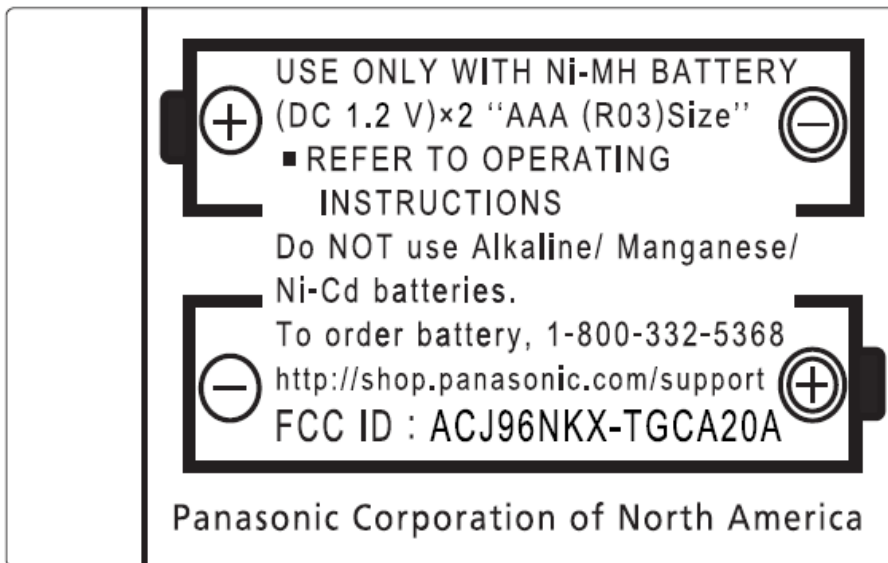

**MARKINGS**

Portable Unit:

FCC ID Label (Nameplate)

The marking will be shown on the battery compartment of the portable unit.