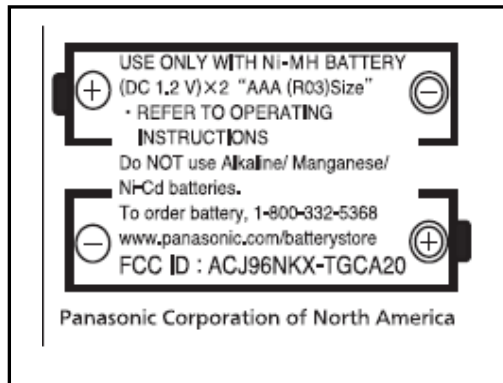

**MARKINGS**

Portable Unit:

FCC ID Label (Nameplate)

The marking will be shown on the battery compartment of the portable unit.