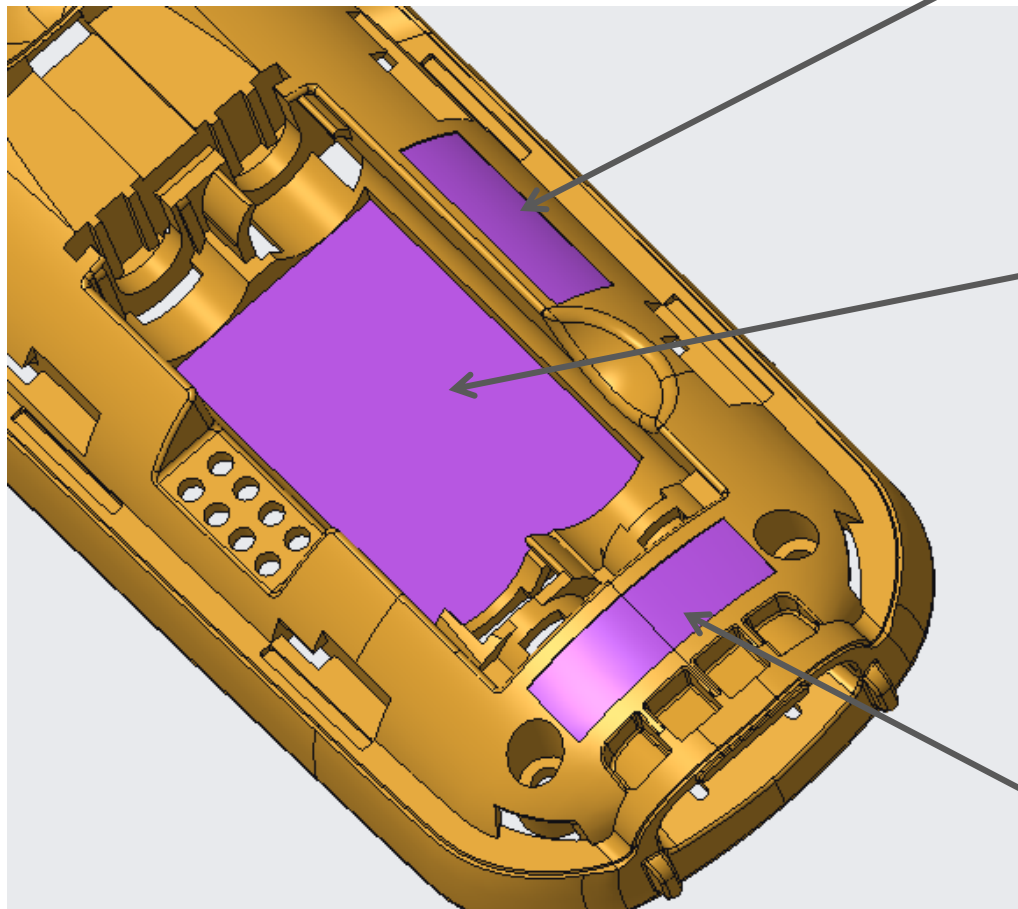

## External Photos

INTERTEK TESTING SERVICES

---

External Photos

## INTERTEK TESTING SERVICES

---

### The Worst Case Configuration Photographs

DO NOT PLACE THE HANDSET  
IN THE BASE UNIT WHEN  
BATTERY COVER IS REMOVED.

**Panasonic** **BC S**  
Model No. KX-TGBA81  
Made in China