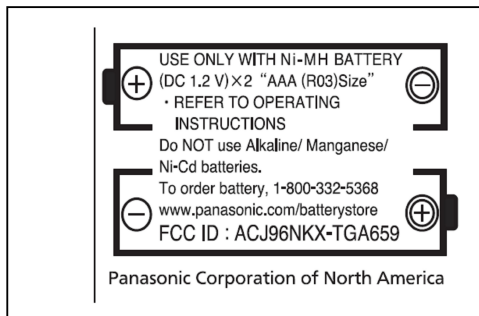

MARKINGS

Portable Unit:

FCC ID Label:

The marking will be shown on the battery compartment of the portable unit.

NOTE: The portable unit is sold without the battery installed.

Nameplate:

The nameplate is located on the bottom of the portable unit.