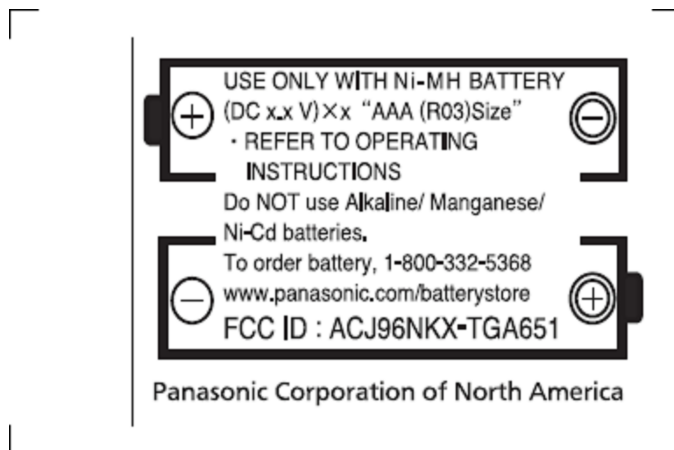

MARKINGS

Portable Unit:

FCC ID Label:

The marking will be shown on the battery compartment of the portable unit.

NOTE: The portable unit is sold without the battery installed.

Nameplate:

The nameplate is located on the bottom of the portable unit.