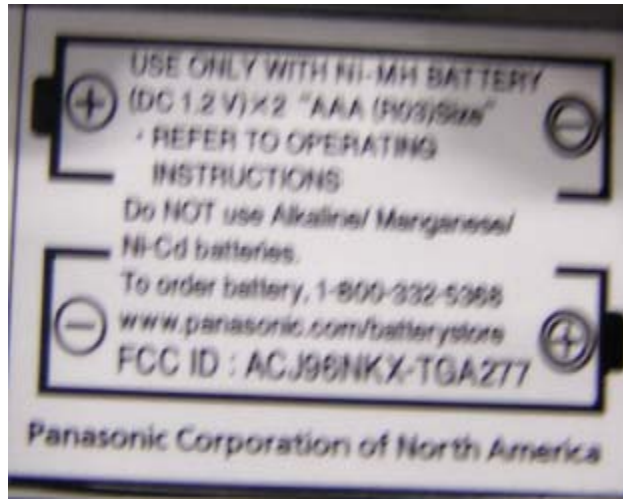

**MARKINGS**

Portable Unit:

FCC ID label

The marking will be shown on the battery compartment of the portable unit.  
NOTE: The portable unit is sold without the battery installed.

NOTE: Above markings are shown on bottom of the base unit.