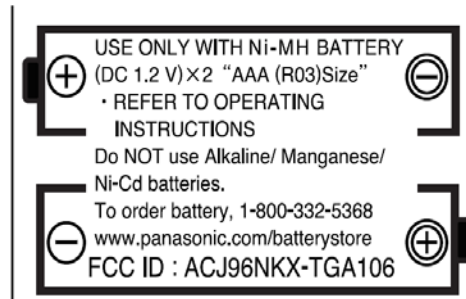

MARKINGS

Portable Unit:

FCC ID Label:

The marking will be shown on the battery compartment of the portable unit.

NOTE: The portable unit is sold without the battery installed.

Nameplate:

Panasonic
Model No. KX-TGA106 
Made in China

The nameplate is located on the bottom of the portable unit.