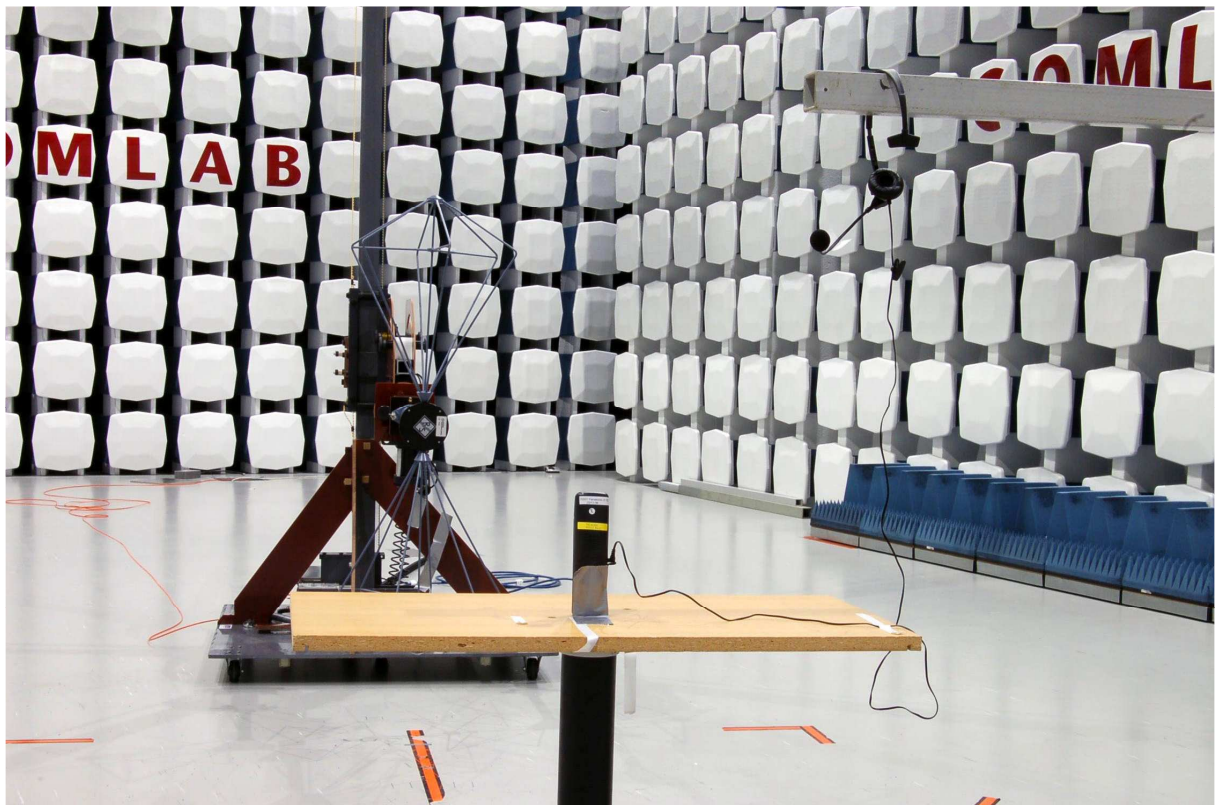

**PHOTOS OF TEST SET-UP**

**Radiated emissions 30 - 200 MHz**

**Radiated emissions 30 - 200 MHz, with Headset**

**Radiated emissions 1 - 8.5 GHz**

**Power line Conducted Emissions Test**