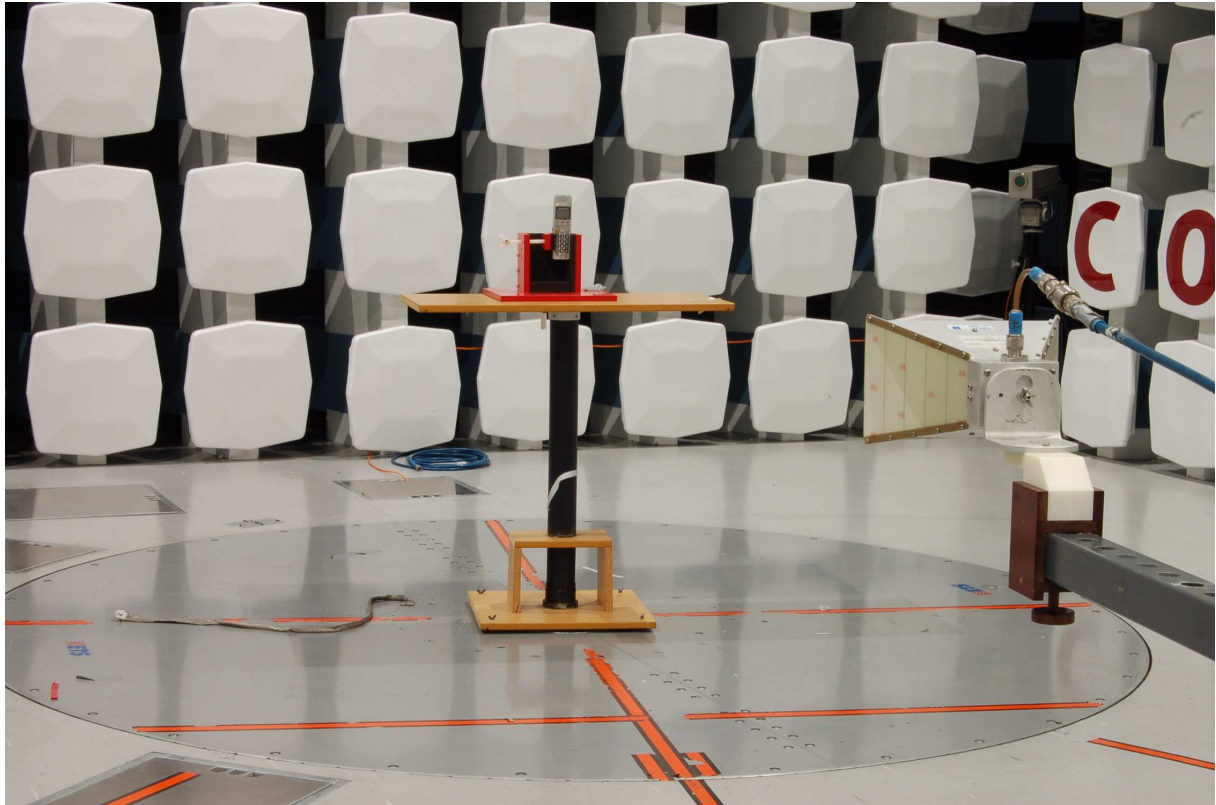

**PHOTOS OF TEST SET-UP**

**Radiated emissions 30 - 200 MHz**

**Radiated emissions 30 - 200 MHz, with Headset**

**Radiated emissions 1 - 8.5 GHz**

**Power line Conducted Emissions Test**