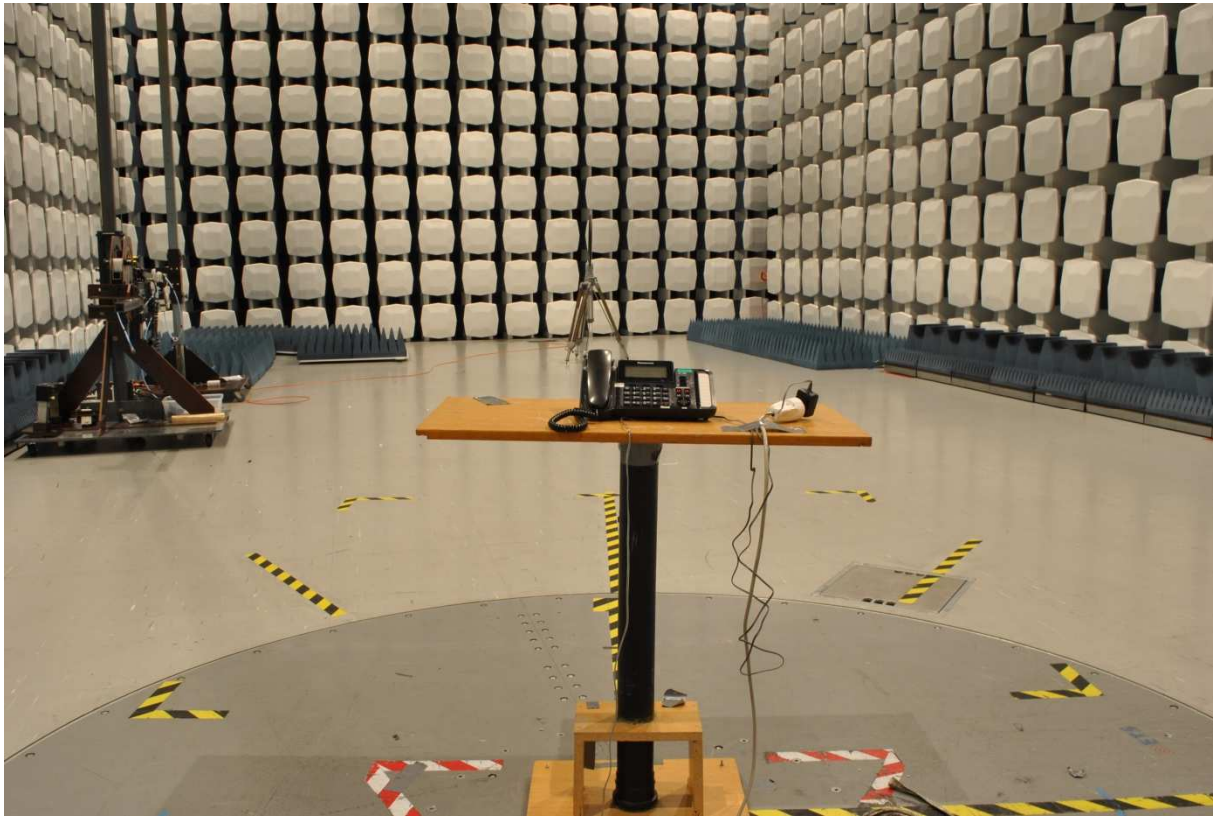

## PHOTOS OF TEST SET-UP – KX-TG9581

**Radiated Emissions - < 30MHz, 10 meter**

**Radiated Emissions 30 - 1000 MHz, 3 meter**

**Radiated Emissions, 1 – 25 GHz, 3 meter & 1 meter**

**Power-line Conducted Emissions, 120Vac, 60Hz**