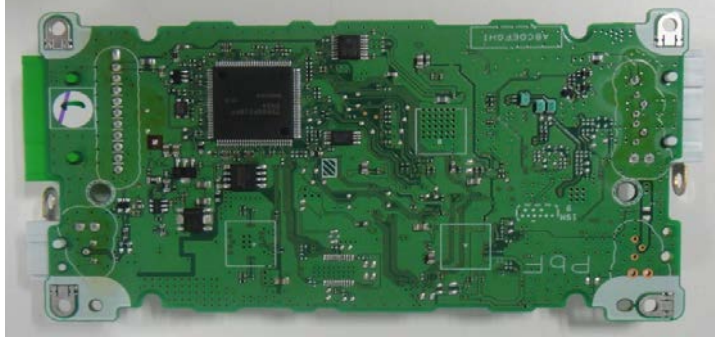

Ver.2
Rear

Front

SAF3600EL: HD Radio IC

AM,FM Antenna Connector

SAF7751HV_N205K: Radio IC

Inside of Unit (Ver.2)