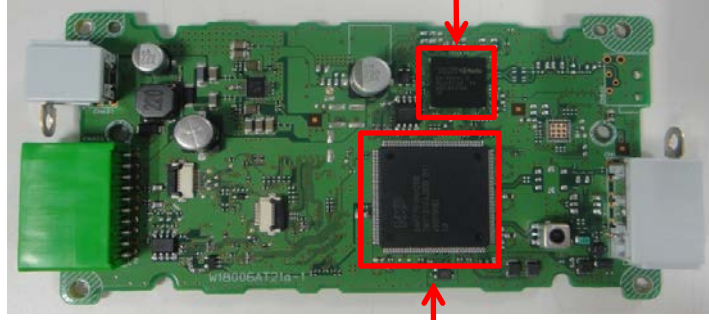

Ver.2
Rear

Front

SAF3600EL: HD Radio IC

AM,FM Antenna Connector

SAF7751HV_N205K: Radio IC

Inside of Unit (Ver.2)