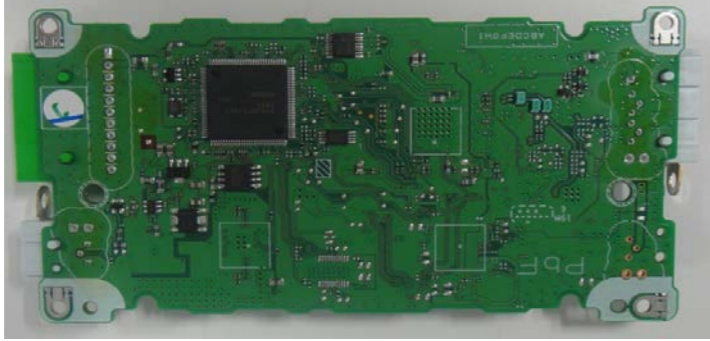

Ver.2
Rear

Front

LW,AM,FM Antenna Connector

SAF7751HV_N205K: Radio IC

Inside of Unit (Ver.2)