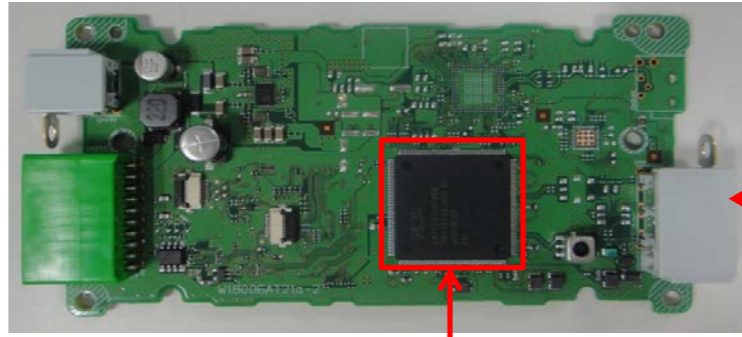

Ver.2
Rear

Front

LW,AM,FM Antenna Connector

SAF7751HV_N205K: Radio IC

Inside of Unit (Ver.2)