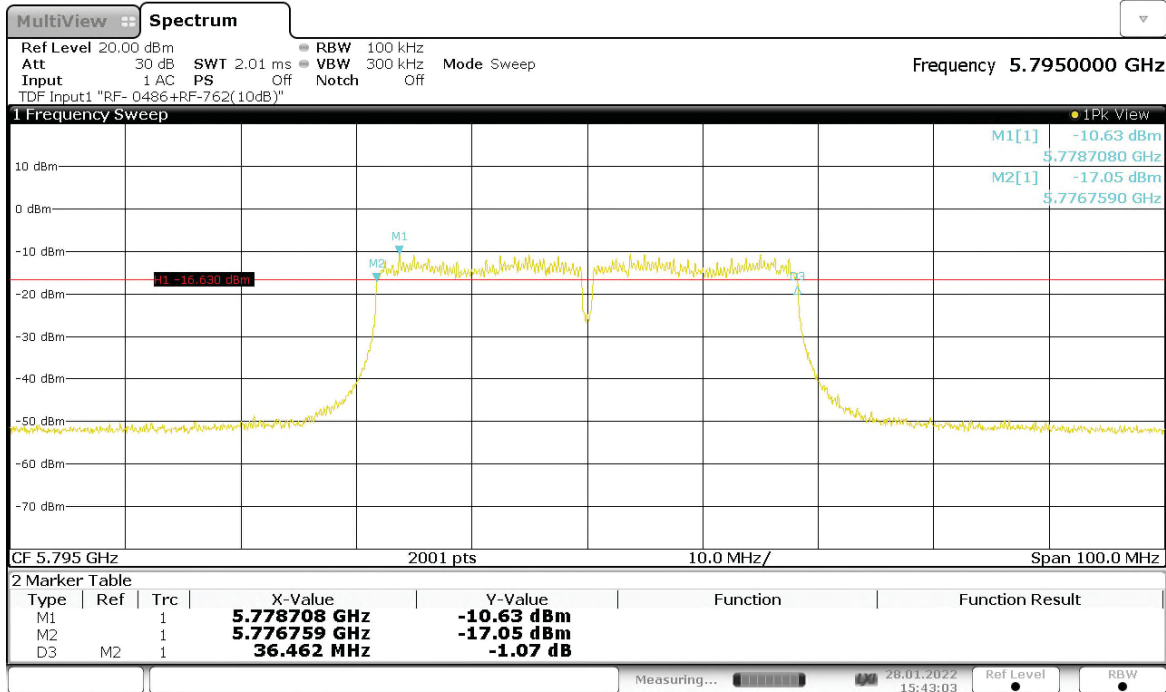

15:33:01 28.01.2022

**Table 77: 6dB Bandwidth, 802.11n-40, CDD, RF0**

Operating Frequency [MHz]	6dB Bandwidth [MHz]	Limit [MHz]
5755	36.419	>0.5
5795	36.462	>0.5

**Figure 28: 6dB Bandwidth, 802.11n-40, CDD, RF0, 5755MHz**

15:19:57 28.01.2022

**Figure 29: 6dB Bandwidth, 802.11n-40, CDD, RF0, 5795MHz**

15:38:50 28.01.2022

**Table 78: 6dB Bandwidth, 802.11n-40, MIMO, RF0**

Operating Frequency [MHz]	6dB Bandwidth [MHz]	Limit [MHz]
5755	36.419	>0.5
5795	36.462	>0.5

**Figure 30: 6dB Bandwidth, 802.11n-40, MIMO, RF0, 5755MHz**

15:22:42 28.01.2022

**Figure 31: 6dB Bandwidth, 802.11n-40, MIMO, RF0, 5795MHz**

15:43:04 28.01.2022

**Table 79: 6dB Bandwidth, 802.11ac-40, SISO, RF0**