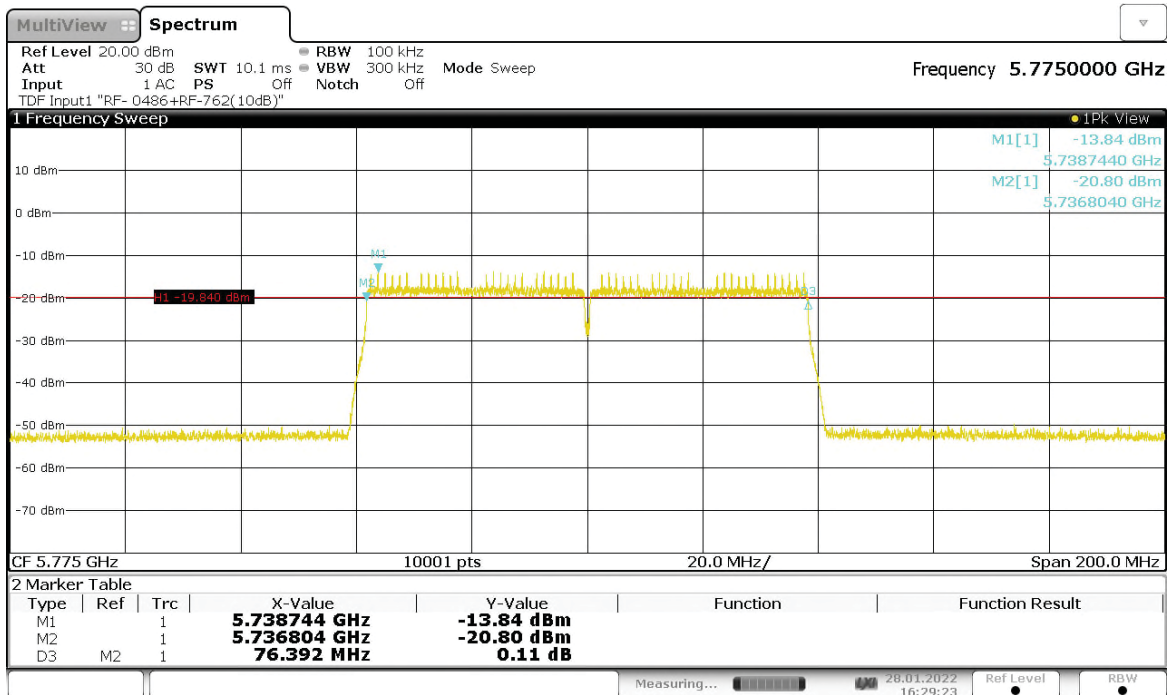

Operating Frequency [MHz]	6dB Bandwidth [MHz]	Limit [MHz]
5775	76.392	>0.5

**Figure 38: 6dB Bandwidth, 802.11ac-80, SISO, RF0, 5775MHz**

16:33:36 28.01.2022

**Table 83: 6dB Bandwidth, 802.11ac-80, CDD, RF0**

Operating Frequency [MHz]	6dB Bandwidth [MHz]	Limit [MHz]
5775	76.392	>0.5

**Figure 39: 6dB Bandwidth, 802.11ac-80, CDD, RF0, 5775MHz**

16:29:23 28.01.2022

**Table 84: 6dB Bandwidth, 802.11ac-80, MIMO, RF0**