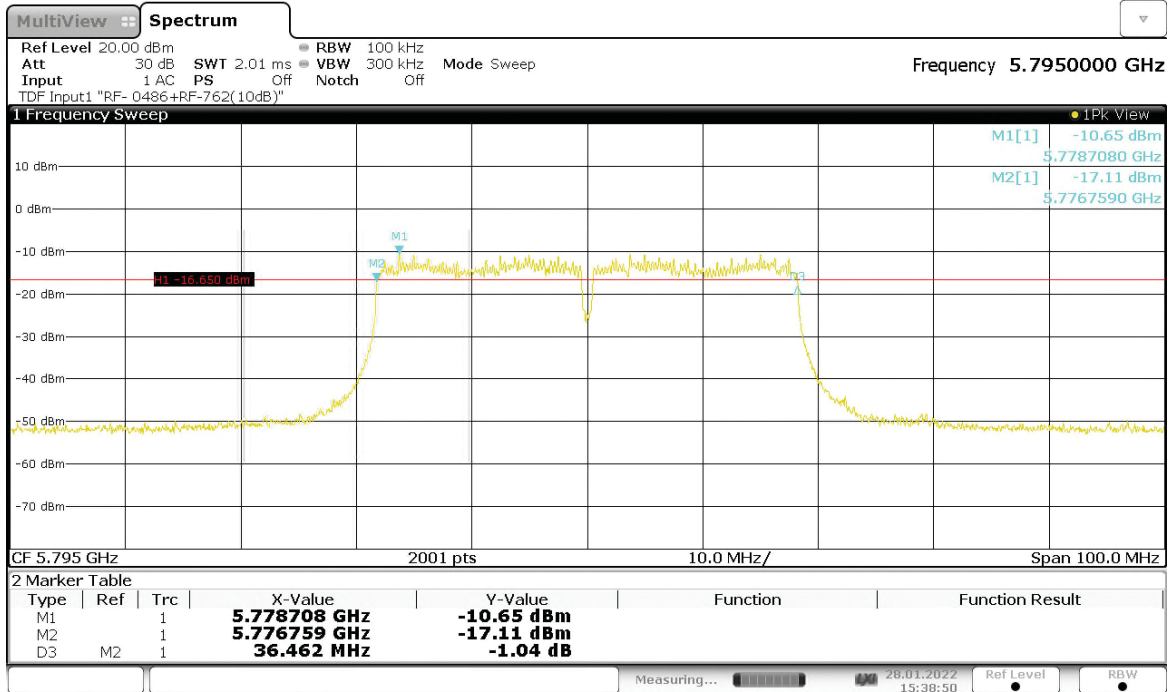

15:33:01 28.01.2022

**Table 77: 6dB Bandwidth, 802.11n-40, CDD, RF0**

Operating Frequency [MHz]	6dB Bandwidth [MHz]	Limit [MHz]
5755	36.419	>0.5
5795	36.462	>0.5

**Figure 28: 6dB Bandwidth, 802.11n-40, CDD, RF0, 5755MHz**

15:19:57 28.01.2022

**Figure 29: 6dB Bandwidth, 802.11n-40, CDD, RF0, 5795MHz**

15:38:50 28.01.2022

**Table 78: 6dB Bandwidth, 802.11n-40, MIMO, RF0**

Operating Frequency [MHz]	6dB Bandwidth [MHz]	Limit [MHz]
5755	36.419	>0.5
5795	36.462	>0.5