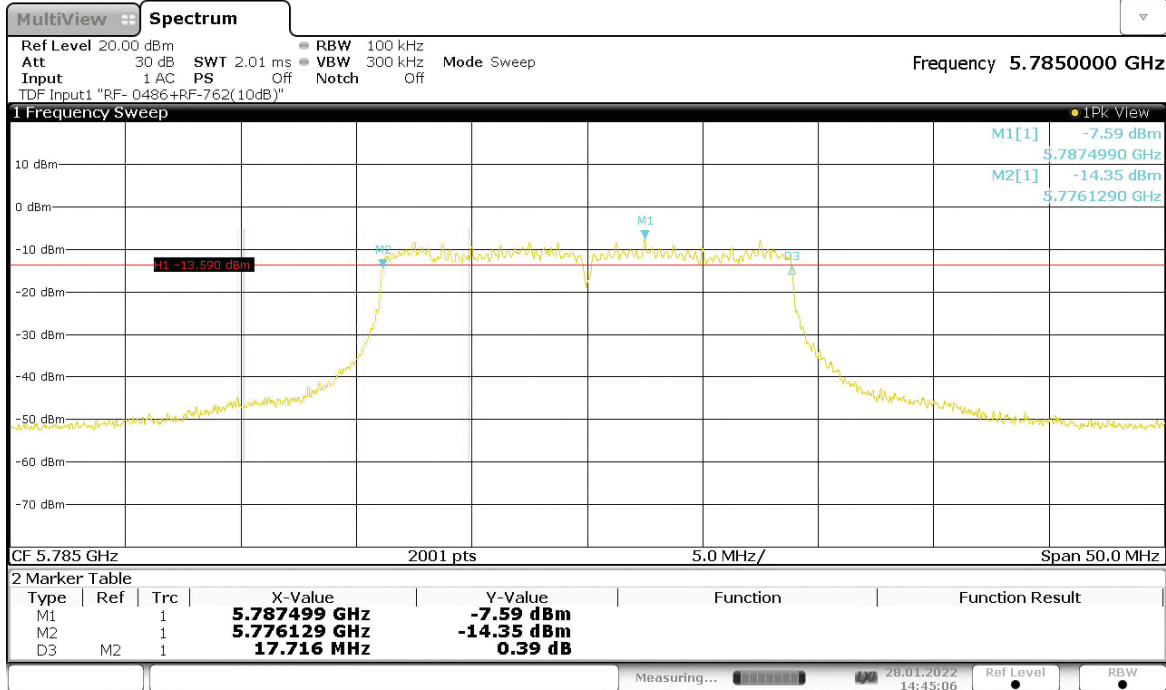

**Figure 24: 6dB Bandwidth, 802.11ac-20, MIMO, RF0, 5785MHz**

14:45:07 28.01.2022

**Figure 25: 6dB Bandwidth, 802.11ac-20, MIMO, RF0, 5825MHz**

15:04:10 28.01.2022

**Table 76: 6dB Bandwidth, 802.11n-40, SISO, RF0**

Operating Frequency [MHz]	6dB Bandwidth [MHz]	Limit [MHz]
5755	36.419	>0.5
5795	36.462	>0.5

**Figure 26: 6dB Bandwidth, 802.11n-40, SISO, RF0, 5755MHz**

15:17:13 28.01.2022

**Figure 27: 6dB Bandwidth, 802.11n-40, SISO, RF0, 5795MHz**