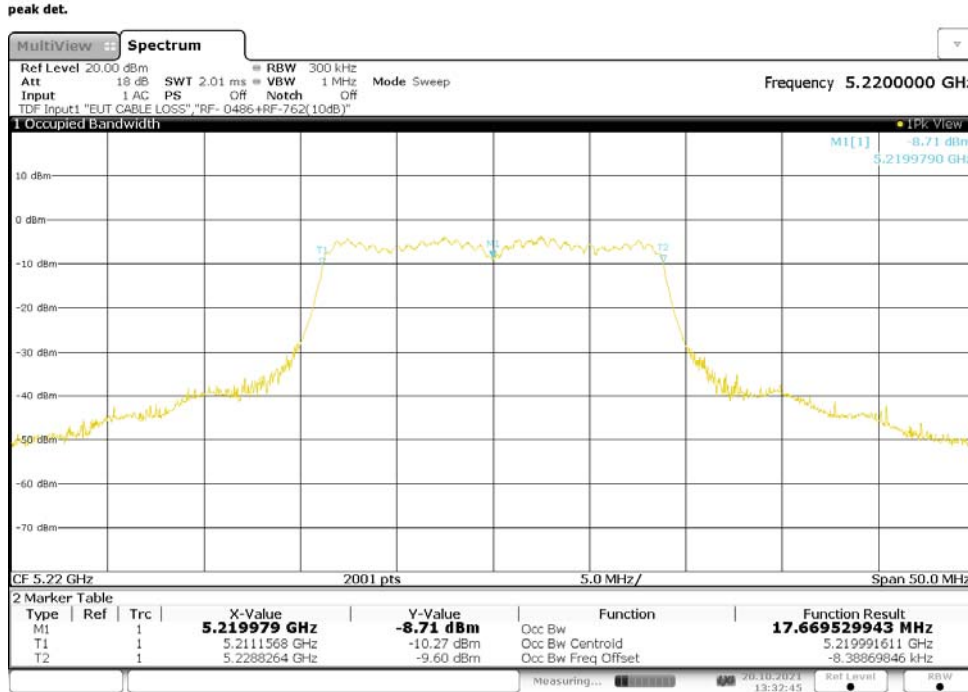

**Figure 53: 99% Bandwidth, 802.11n-20, SISO, RF0, 5180MHz**

14:26:14 20.10.2021

**Figure 54: 99% Bandwidth, 802.11n-20, SISO, RF0, 5220MHz**

14:29:28 20.10.2021

**Figure 55: 99% Bandwidth, 802.11n-20, SISO, RF0, 5240MHz**

14:35:47 20.10.2021

**Figure 56: 99% Bandwidth, 802.11n-20, SISO, RF0, 5745MHz**

14:37:55 20.10.2021

**Figure 57: 99% Bandwidth, 802.11n-20, SISO, RF0, 5785MHz**

14:40:32 20.10.2021

**Figure 58: 99% Bandwidth, 802.11n-20, SISO, RF0, 5825MHz**

14:43:43 20.10.2021

**Table 88: 99% Bandwidth, 802.11n-20, CDD, RF0**

Operating Frequency [MHz]	99% Bandwidth [MHz]
5180	17.677
5220	17.670
5240	17.668
5745	17.673
5785	17.673
5825	17.675

**Figure 59: 99% Bandwidth, 802.11n-20, CDD, RF0, 5180MHz**

13:24:06 20.10.2021

Figure 60: 99% Bandwidth, 802.11n-20, CDD, RF0, 5220MHz

13:32:45 20.10.2021

Figure 61: 99% Bandwidth, 802.11n-20, CDD, RF0, 5240MHz

13:35:18 20.10.2021

Figure 62: 99% Bandwidth, 802.11n-20, CDD, RF0, 5745MHz