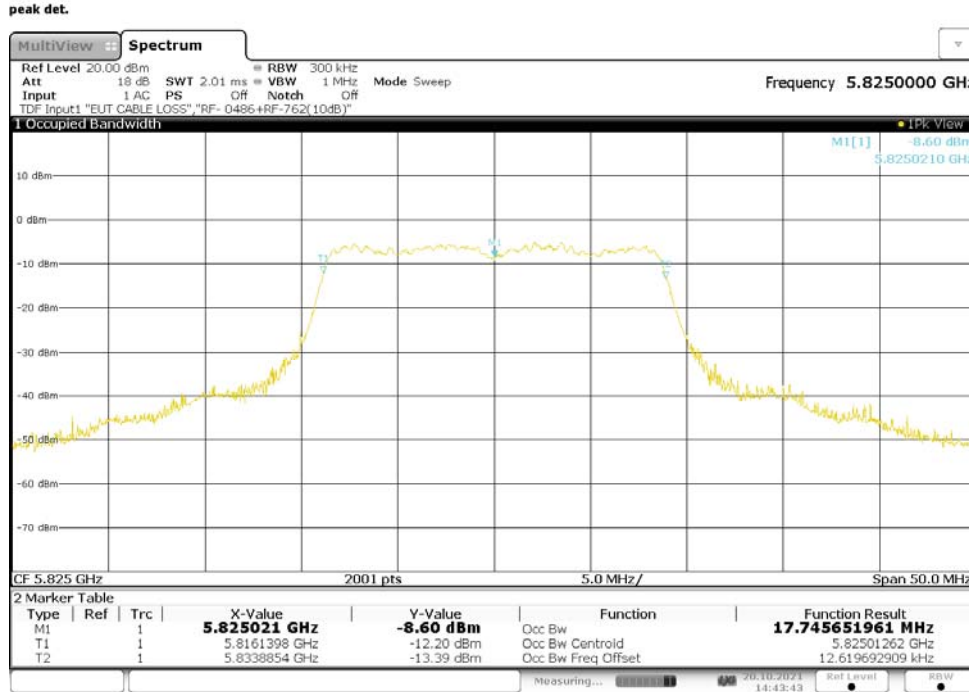

**Figure 53: 99% Bandwidth, 802.11n-20, SISO, RF0, 5180MHz**

14:26:14 20.10.2021

**Figure 54: 99% Bandwidth, 802.11n-20, SISO, RF0, 5220MHz**

14:29:28 20.10.2021

**Figure 55: 99% Bandwidth, 802.11n-20, SISO, RF0, 5240MHz**

14:35:47 20.10.2021

**Figure 56: 99% Bandwidth, 802.11n-20, SISO, RF0, 5745MHz**

14:37:55 20.10.2021

**Figure 57: 99% Bandwidth, 802.11n-20, SISO, RF0, 5785MHz**

14:40:32 20.10.2021

**Figure 58: 99% Bandwidth, 802.11n-20, SISO, RF0, 5825MHz**

14:43:43 20.10.2021

**Table 88: 99% Bandwidth, 802.11n-20, CDD, RF0**

Operating Frequency [MHz]	99% Bandwidth [MHz]
5180	17.677
5220	17.670
5240	17.668
5745	17.673
5785	17.673
5825	17.675

**Figure 59: 99% Bandwidth, 802.11n-20, CDD, RF0, 5180MHz**

13:24:06 20.10.2021

Figure 60: 99% Bandwidth, 802.11n-20, CDD, RF0, 5220MHz

13:32:45 20.10.2021

Figure 61: 99% Bandwidth, 802.11n-20, CDD, RF0, 5240MHz

13:35:18 20.10.2021

Figure 62: 99% Bandwidth, 802.11n-20, CDD, RF0, 5745MHz