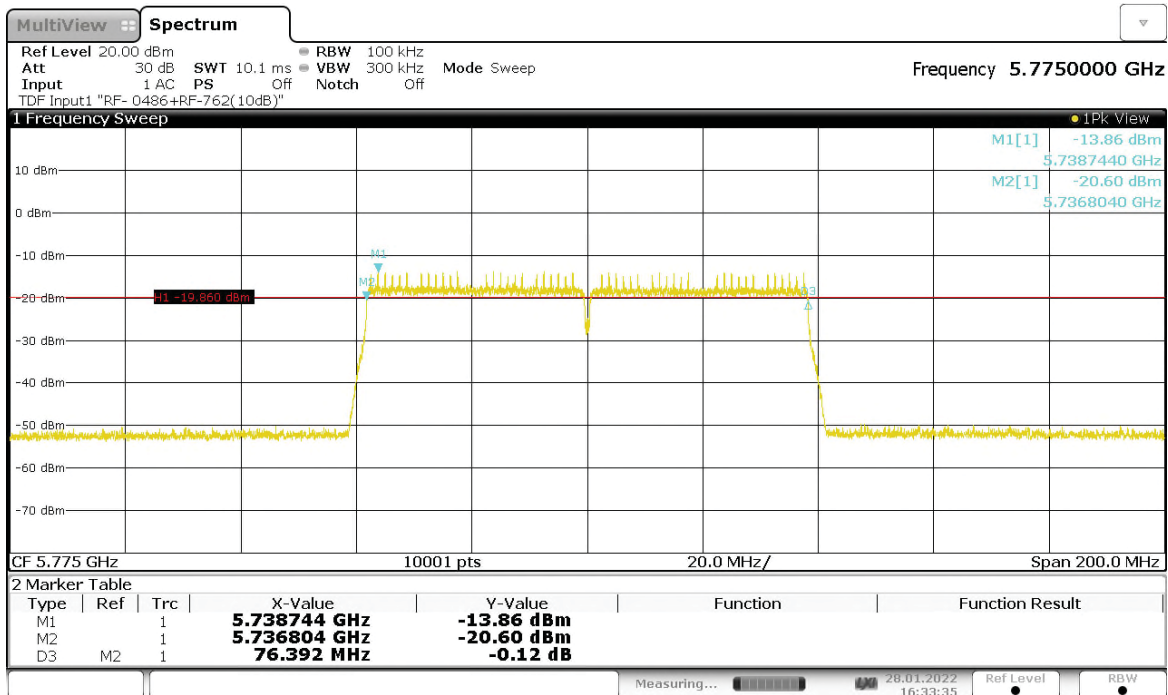

**Figure 36: 6dB Bandwidth, 802.11ac-40, MIMO, RF0, 5755MHz**

15:59:19 28.01.2022

**Figure 37: 6dB Bandwidth, 802.11ac-40, MIMO, RF0, 5795MHz**

16:11:33 28.01.2022

**Table 82: 6dB Bandwidth, 802.11ac-80, SISO, RF0**

Operating Frequency [MHz]	6dB Bandwidth [MHz]	Limit [MHz]
5775	76.392	>0.5

**Figure 38: 6dB Bandwidth, 802.11ac-80, SISO, RF0, 5775MHz**

16:33:36 28.01.2022

**Table 83: 6dB Bandwidth, 802.11ac-80, CDD, RF0**