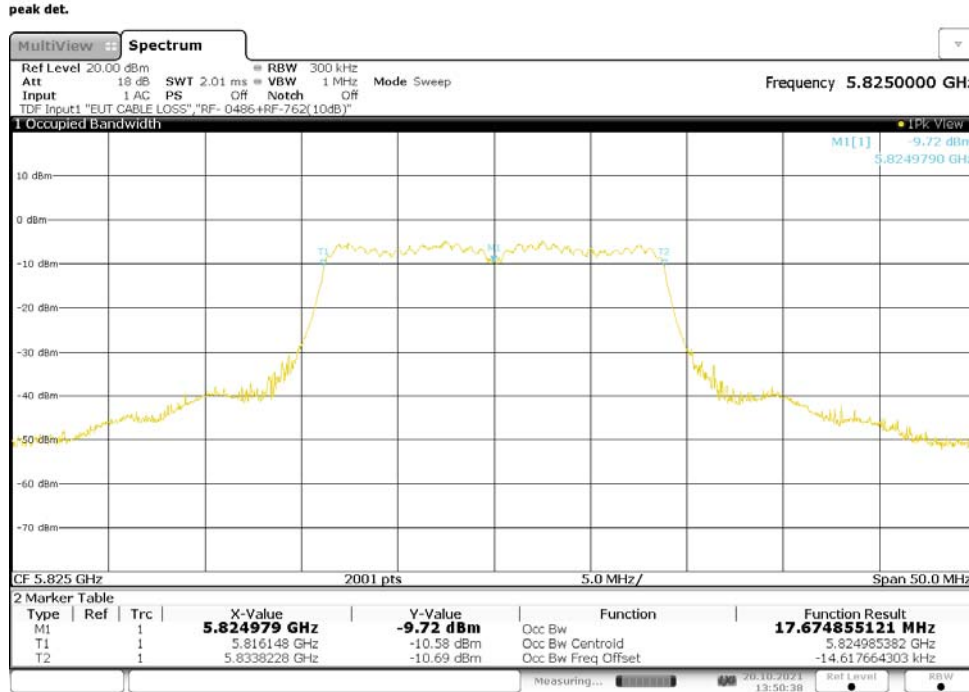

13:24:06 20.10.2021

Figure 60: 99% Bandwidth, 802.11n-20, CDD, RF0, 5220MHz

13:32:45 20.10.2021

Figure 61: 99% Bandwidth, 802.11n-20, CDD, RF0, 5240MHz

13:35:18 20.10.2021

Figure 62: 99% Bandwidth, 802.11n-20, CDD, RF0, 5745MHz

13:41:54 20.10.2021

Figure 63: 99% Bandwidth, 802.11n-20, CDD, RF0, 5785MHz

13:44:56 20.10.2021

Figure 64: 99% Bandwidth, 802.11n-20, CDD, RF0, 5825MHz

13:50:38 20.10.2021

**Table 89: 99% Bandwidth, 802.11n-20, MIMO, RF0**

Operating Frequency [MHz]	99% Bandwidth [MHz]
5180	17.679
5220	17.672
5240	17.671
5745	17.667
5785	17.670
5825	17.676

**Figure 65: 99% Bandwidth, 802.11n-20, MIMO, RF0, 5180MHz**

13:27:26 20.10.2021

Figure 66: 99% Bandwidth, 802.11n-20, MIMO, RF0, 5220MHz

13:31:22 20.10.2021

Figure 67: 99% Bandwidth, 802.11n-20, MIMO, RF0, 5240MHz

13:36:38 20.10.2021

**Figure 68: 99% Bandwidth, 802.11n-20, MIMO, RF0, 5745MHz**

13:40:18 20.10.2021

**Figure 69: 99% Bandwidth, 802.11n-20, MIMO, RF0, 5785MHz**