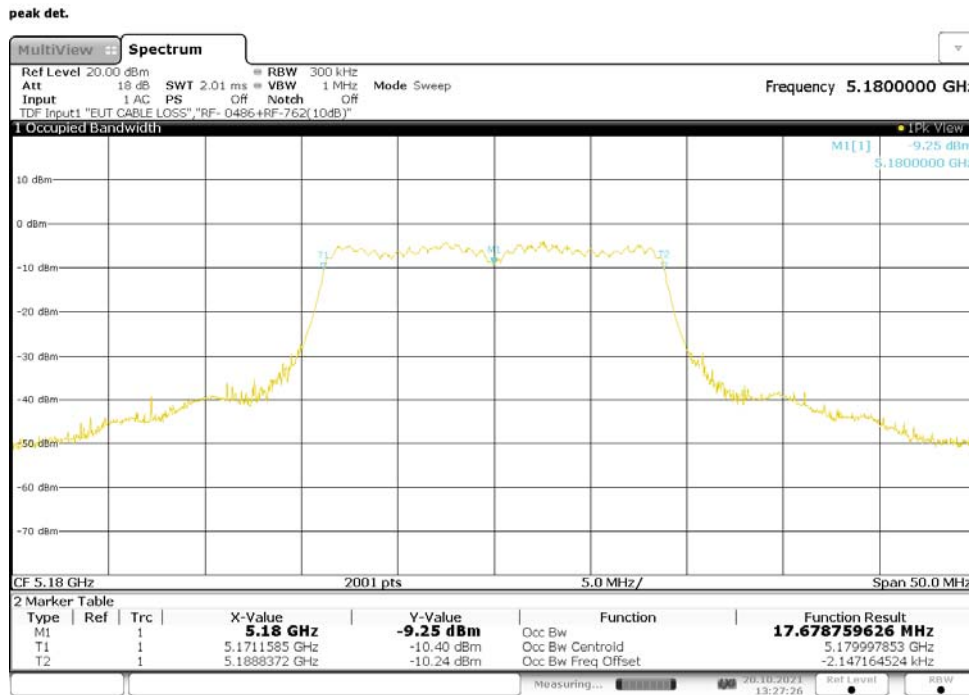

13:24:06 20.10.2021

Figure 60: 99% Bandwidth, 802.11n-20, CDD, RF0, 5220MHz

13:32:45 20.10.2021

Figure 61: 99% Bandwidth, 802.11n-20, CDD, RF0, 5240MHz

13:35:18 20.10.2021

Figure 62: 99% Bandwidth, 802.11n-20, CDD, RF0, 5745MHz

13:41:54 20.10.2021

Figure 63: 99% Bandwidth, 802.11n-20, CDD, RF0, 5785MHz

13:44:56 20.10.2021

Figure 64: 99% Bandwidth, 802.11n-20, CDD, RF0, 5825MHz

13:50:38 20.10.2021

**Table 89: 99% Bandwidth, 802.11n-20, MIMO, RF0**

Operating Frequency [MHz]	99% Bandwidth [MHz]
5180	17.679
5220	17.672
5240	17.671
5745	17.667
5785	17.670
5825	17.676

**Figure 65: 99% Bandwidth, 802.11n-20, MIMO, RF0, 5180MHz**

13:27:26 20.10.2021

Figure 66: 99% Bandwidth, 802.11n-20, MIMO, RF0, 5220MHz

13:31:22 20.10.2021

Figure 67: 99% Bandwidth, 802.11n-20, MIMO, RF0, 5240MHz

13:36:38 20.10.2021

**Figure 68: 99% Bandwidth, 802.11n-20, MIMO, RF0, 5745MHz**

13:40:18 20.10.2021

**Figure 69: 99% Bandwidth, 802.11n-20, MIMO, RF0, 5785MHz**