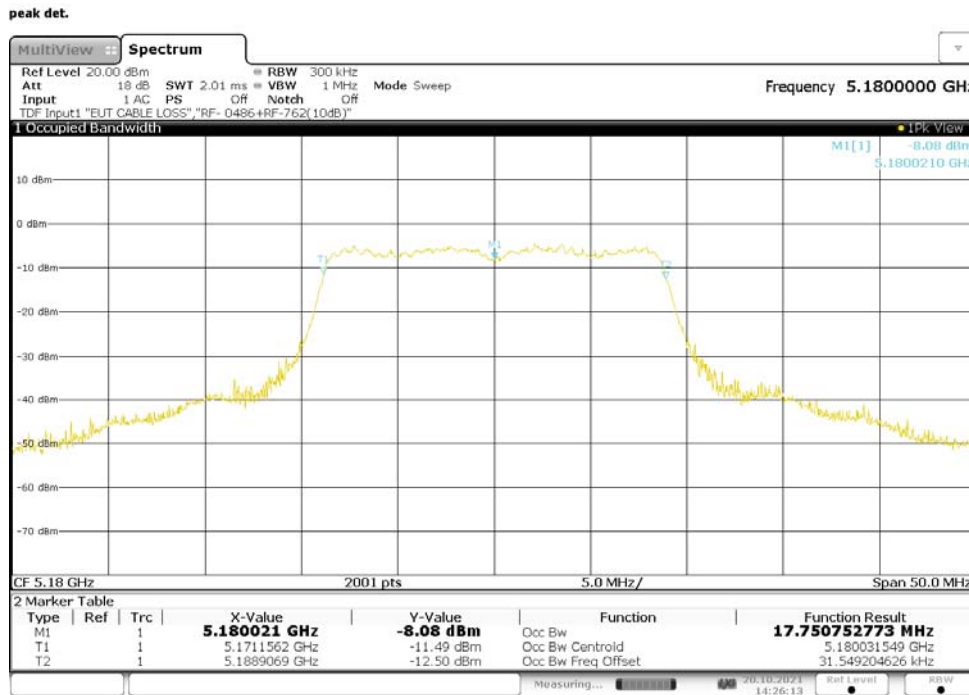

**Figure 47: 99% Bandwidth, 802.11a, CDD, RF0, 5180MHz**

13:21:27 20.10.2021

Figure 48: 99% Bandwidth, 802.11a, CDD, RF0, 5220MHz

13:17:49 20.10.2021

Figure 49: 99% Bandwidth, 802.11a, CDD, RF0, 5240MHz

13:15:55 20.10.2021

**Figure 50: 99% Bandwidth, 802.11a, CDD, RF0, 5745MHz**

13:12:22 20.10.2021

**Figure 51: 99% Bandwidth, 802.11a, CDD, RF0, 5785MHz**

13:10:08 20.10.2021

**Figure 52: 99% Bandwidth, 802.11a, CDD, RF0, 5825MHz**

13:08:00 20.10.2021

**Table 87: 99% Bandwidth, 802.11n-20, SISO, RF0**

Operating Frequency [MHz]	99% Bandwidth [MHz]	Remarks
5180	17.751	
5220	17.739	
5240	17.760	Widest, 17M8D1D
5745	17.745	
5785	17.742	
5825	17.746	Widest, 17M7D1D

**Figure 53: 99% Bandwidth, 802.11n-20, SISO, RF0, 5180MHz**

14:26:14 20.10.2021

**Figure 54: 99% Bandwidth, 802.11n-20, SISO, RF0, 5220MHz**

14:29:28 20.10.2021

**Figure 55: 99% Bandwidth, 802.11n-20, SISO, RF0, 5240MHz**