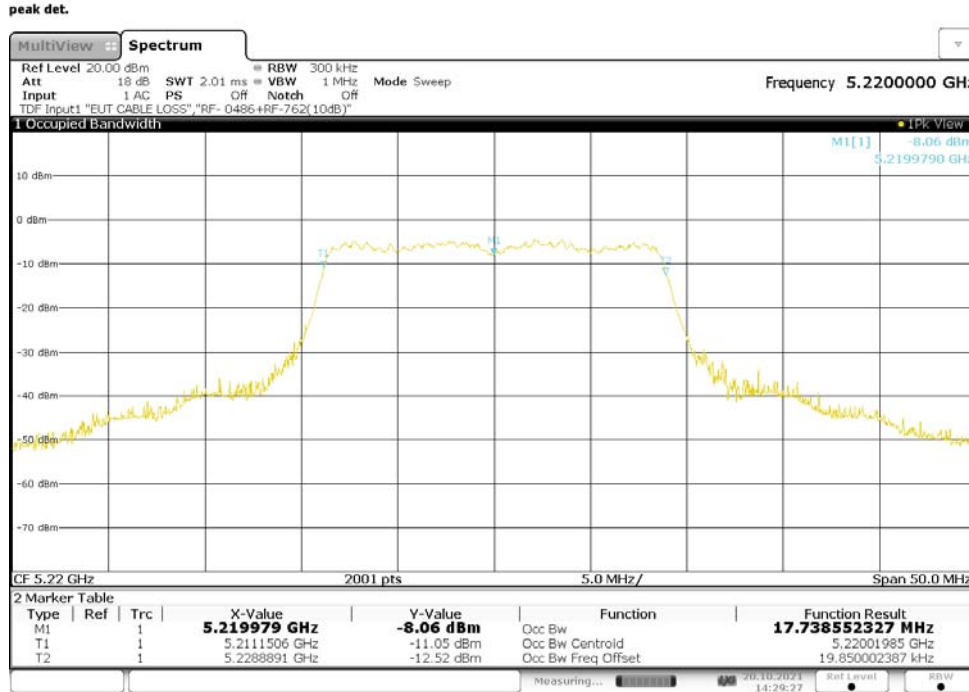

**Figure 50: 99% Bandwidth, 802.11a, CDD, RF0, 5745MHz**

13:12:22 20.10.2021

**Figure 51: 99% Bandwidth, 802.11a, CDD, RF0, 5785MHz**

13:10:08 20.10.2021

**Figure 52: 99% Bandwidth, 802.11a, CDD, RF0, 5825MHz**

13:08:00 20.10.2021

**Table 87: 99% Bandwidth, 802.11n-20, SISO, RF0**

Operating Frequency [MHz]	99% Bandwidth [MHz]	Remarks
5180	17.751	
5220	17.739	
5240	17.760	Widest, 17M8D1D
5745	17.745	
5785	17.742	
5825	17.746	Widest, 17M7D1D

**Figure 53: 99% Bandwidth, 802.11n-20, SISO, RF0, 5180MHz**

14:26:14 20.10.2021

**Figure 54: 99% Bandwidth, 802.11n-20, SISO, RF0, 5220MHz**

14:29:28 20.10.2021

**Figure 55: 99% Bandwidth, 802.11n-20, SISO, RF0, 5240MHz**

14:35:47 20.10.2021

**Figure 56: 99% Bandwidth, 802.11n-20, SISO, RF0, 5745MHz**

14:37:55 20.10.2021

**Figure 57: 99% Bandwidth, 802.11n-20, SISO, RF0, 5785MHz**

14:40:32 20.10.2021

**Figure 58: 99% Bandwidth, 802.11n-20, SISO, RF0, 5825MHz**