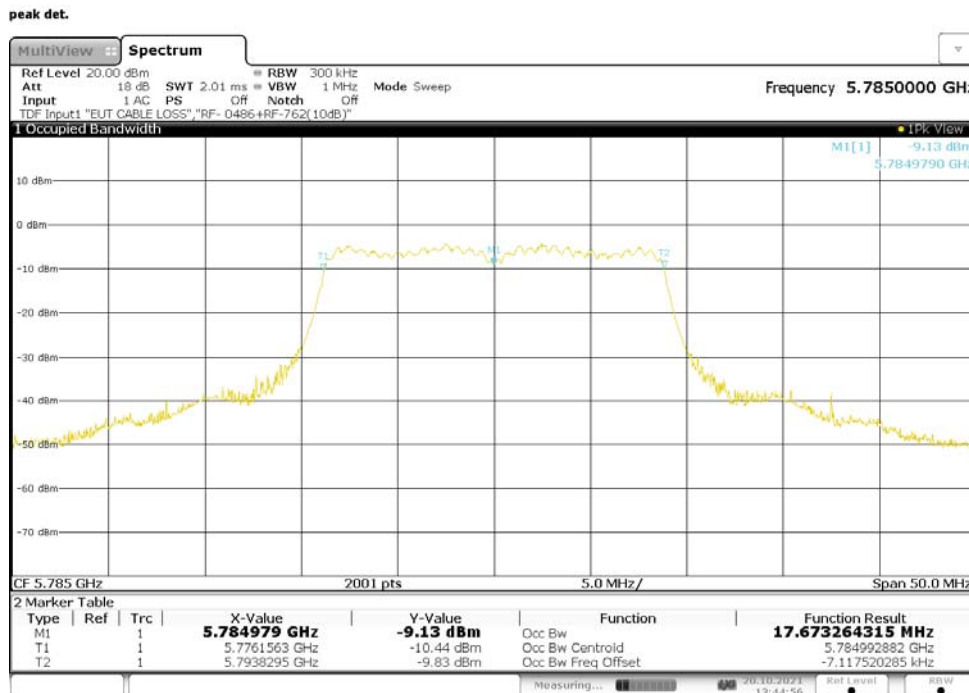

14:35:47 20.10.2021

**Figure 56: 99% Bandwidth, 802.11n-20, SISO, RF0, 5745MHz**

14:37:55 20.10.2021

**Figure 57: 99% Bandwidth, 802.11n-20, SISO, RF0, 5785MHz**

14:40:32 20.10.2021

**Figure 58: 99% Bandwidth, 802.11n-20, SISO, RF0, 5825MHz**

14:43:43 20.10.2021

**Table 88: 99% Bandwidth, 802.11n-20, CDD, RF0**

Operating Frequency [MHz]	99% Bandwidth [MHz]
5180	17.677
5220	17.670
5240	17.668
5745	17.673
5785	17.673
5825	17.675

**Figure 59: 99% Bandwidth, 802.11n-20, CDD, RF0, 5180MHz**

13:24:06 20.10.2021

Figure 60: 99% Bandwidth, 802.11n-20, CDD, RF0, 5220MHz

13:32:45 20.10.2021

Figure 61: 99% Bandwidth, 802.11n-20, CDD, RF0, 5240MHz

13:35:18 20.10.2021

Figure 62: 99% Bandwidth, 802.11n-20, CDD, RF0, 5745MHz

13:41:54 20.10.2021

Figure 63: 99% Bandwidth, 802.11n-20, CDD, RF0, 5785MHz

13:44:56 20.10.2021

Figure 64: 99% Bandwidth, 802.11n-20, CDD, RF0, 5825MHz

13:50:38 20.10.2021

**Table 89: 99% Bandwidth, 802.11n-20, MIMO, RF0**