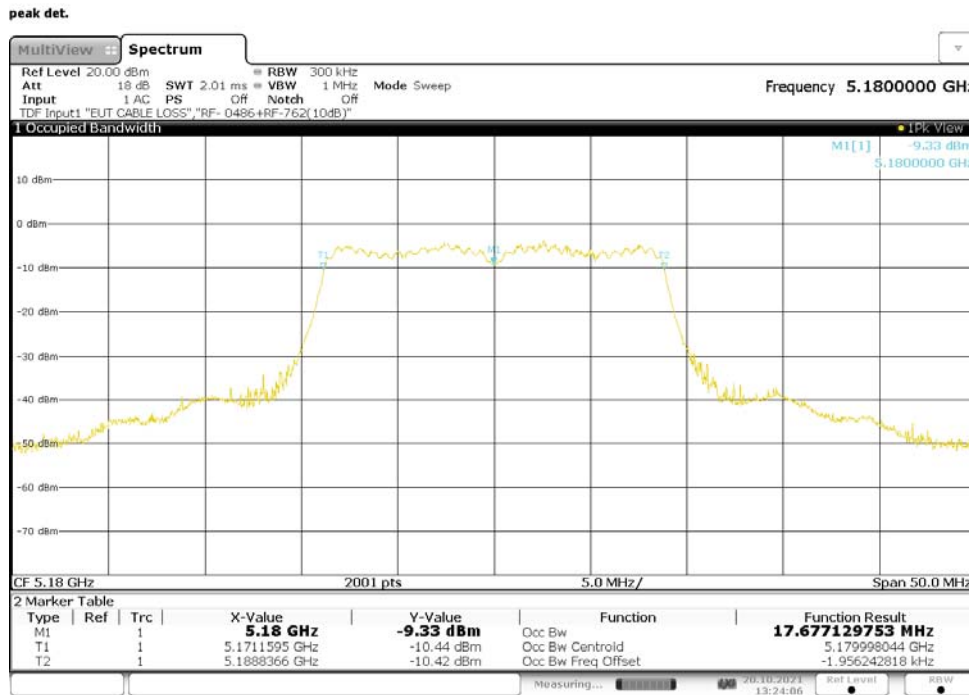

**Figure 53: 99% Bandwidth, 802.11n-20, SISO, RF0, 5180MHz**

14:26:14 20.10.2021

**Figure 54: 99% Bandwidth, 802.11n-20, SISO, RF0, 5220MHz**

14:29:28 20.10.2021

**Figure 55: 99% Bandwidth, 802.11n-20, SISO, RF0, 5240MHz**

14:35:47 20.10.2021

**Figure 56: 99% Bandwidth, 802.11n-20, SISO, RF0, 5745MHz**

14:37:55 20.10.2021

**Figure 57: 99% Bandwidth, 802.11n-20, SISO, RF0, 5785MHz**

14:40:32 20.10.2021

**Figure 58: 99% Bandwidth, 802.11n-20, SISO, RF0, 5825MHz**

14:43:43 20.10.2021

**Table 88: 99% Bandwidth, 802.11n-20, CDD, RF0**

Operating Frequency [MHz]	99% Bandwidth [MHz]
5180	17.677
5220	17.670
5240	17.668
5745	17.673
5785	17.673
5825	17.675

**Figure 59: 99% Bandwidth, 802.11n-20, CDD, RF0, 5180MHz**

13:24:06 20.10.2021

Figure 60: 99% Bandwidth, 802.11n-20, CDD, RF0, 5220MHz

13:32:45 20.10.2021

Figure 61: 99% Bandwidth, 802.11n-20, CDD, RF0, 5240MHz

13:35:18 20.10.2021

Figure 62: 99% Bandwidth, 802.11n-20, CDD, RF0, 5745MHz