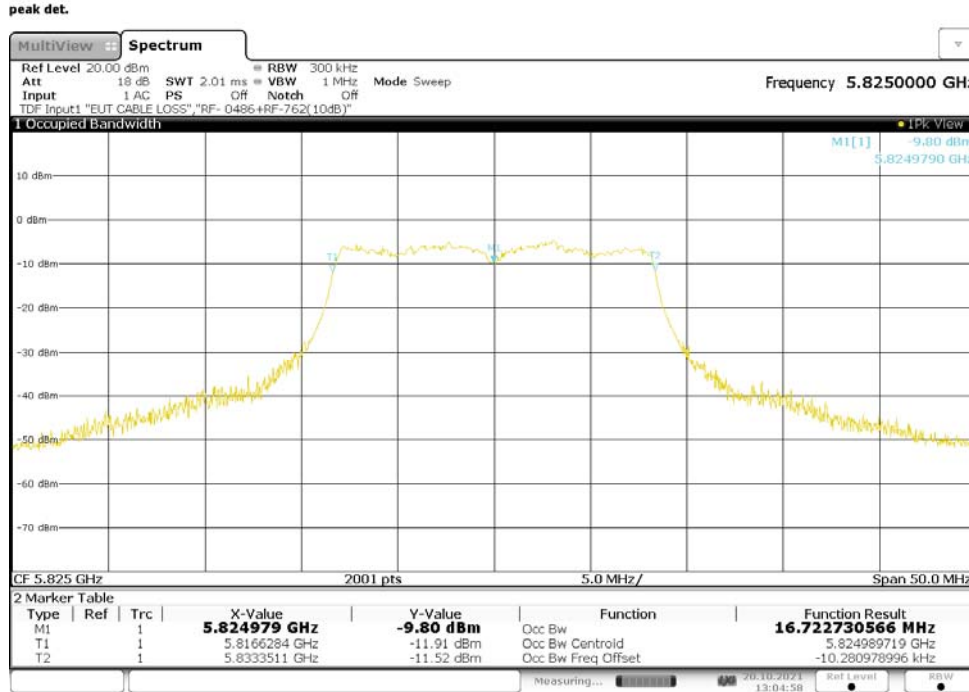

**Table 85: 99% Bandwidth, 802.11a, SISO, RF0**

Operating Frequency [MHz]	99% Bandwidth [MHz]
5180	16.727
5220	16.713
5240	16.724
5745	16.720
5785	16.725
5825	16.723

**Figure 41: 99% Bandwidth, 802.11a, SISO, RF0, 5180MHz**

12:11:09 20.10.2021

Figure 42: 99% Bandwidth, 802.11a, SISO, RF0, 5220MHz

12:08:28 20.10.2021

Figure 43: 99% Bandwidth, 802.11a, SISO, RF0, 5240MHz

12:55:49 20.10.2021

Figure 44: 99% Bandwidth, 802.11a, SISO, RF0, 5745MHz

Figure 45: 99% Bandwidth, 802.11a, SISO, RF0, 5785MHz

**Figure 46: 99% Bandwidth, 802.11a, SISO, RF0, 5825MHz**

13:04:58 20.10.2021

**Table 86: 99% Bandwidth, 802.11a, CDD, RF0**

Operating Frequency [MHz]	99% Bandwidth [MHz]
5180	16.734
5220	16.719
5240	16.732
5745	16.718
5785	16.704
5825	16.709

**Figure 47: 99% Bandwidth, 802.11a, CDD, RF0, 5180MHz**

13:21:27 20.10.2021

Figure 48: 99% Bandwidth, 802.11a, CDD, RF0, 5220MHz

13:17:49 20.10.2021

Figure 49: 99% Bandwidth, 802.11a, CDD, RF0, 5240MHz

13:15:55 20.10.2021