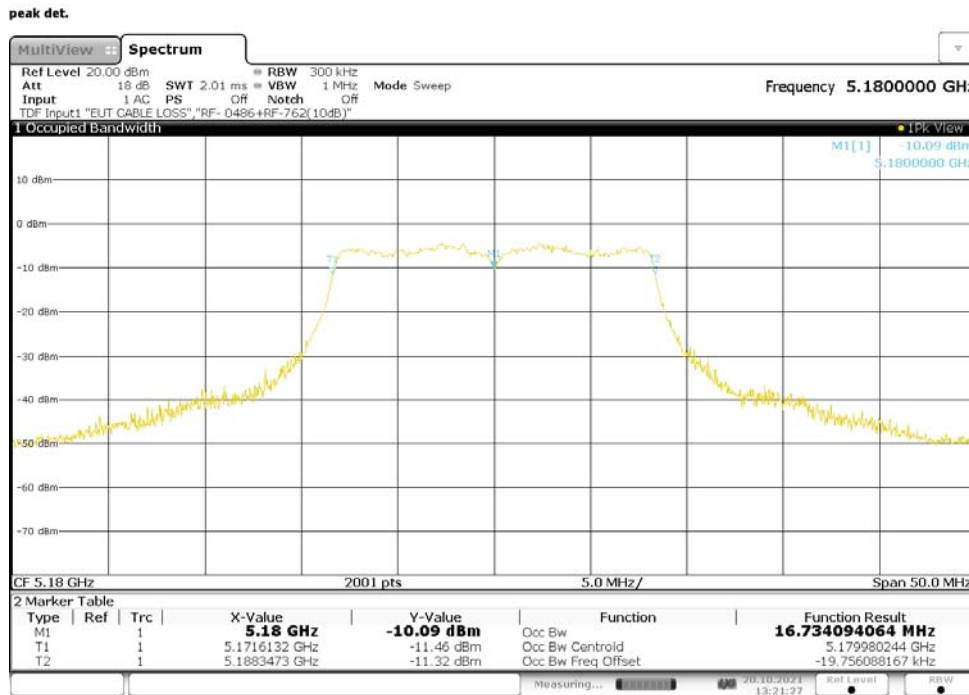

12:11:09 20.10.2021

Figure 42: 99% Bandwidth, 802.11a, SISO, RF0, 5220MHz

12:08:28 20.10.2021

Figure 43: 99% Bandwidth, 802.11a, SISO, RF0, 5240MHz

12:55:49 20.10.2021

Figure 44: 99% Bandwidth, 802.11a, SISO, RF0, 5745MHz

Figure 45: 99% Bandwidth, 802.11a, SISO, RF0, 5785MHz

**Figure 46: 99% Bandwidth, 802.11a, SISO, RF0, 5825MHz**

13:04:58 20.10.2021

**Table 86: 99% Bandwidth, 802.11a, CDD, RF0**

Operating Frequency [MHz]	99% Bandwidth [MHz]
5180	16.734
5220	16.719
5240	16.732
5745	16.718
5785	16.704
5825	16.709

**Figure 47: 99% Bandwidth, 802.11a, CDD, RF0, 5180MHz**

13:21:27 20.10.2021

Figure 48: 99% Bandwidth, 802.11a, CDD, RF0, 5220MHz

13:17:49 20.10.2021

Figure 49: 99% Bandwidth, 802.11a, CDD, RF0, 5240MHz

13:15:55 20.10.2021

**Figure 50: 99% Bandwidth, 802.11a, CDD, RF0, 5745MHz**

13:12:22 20.10.2021

**Figure 51: 99% Bandwidth, 802.11a, CDD, RF0, 5785MHz**

13:10:08 20.10.2021

**Figure 52: 99% Bandwidth, 802.11a, CDD, RF0, 5825MHz**