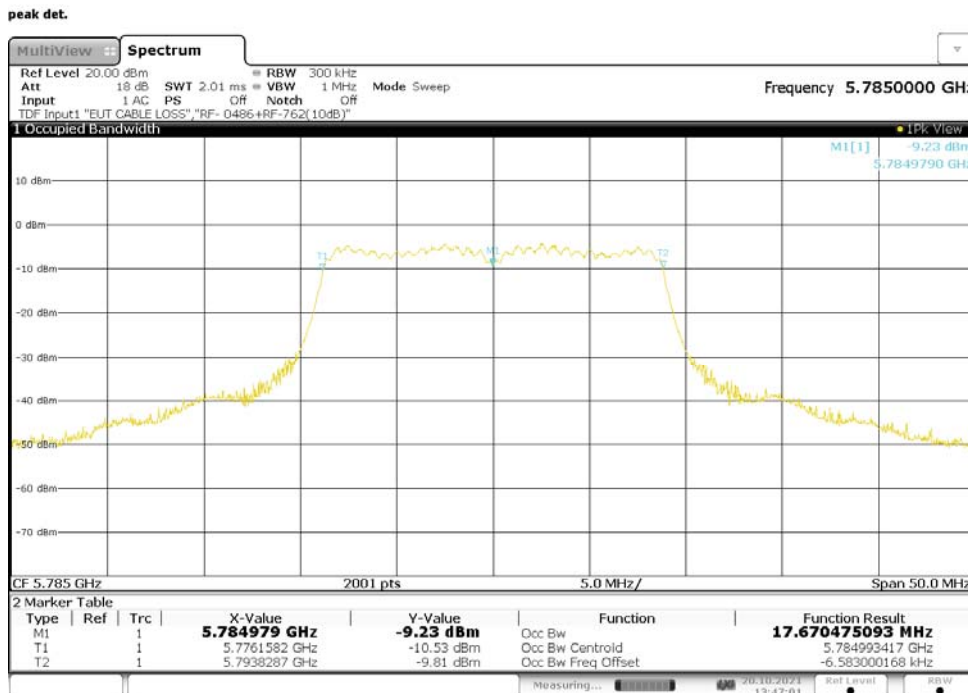

13:41:54 20.10.2021

Figure 63: 99% Bandwidth, 802.11n-20, CDD, RF0, 5785MHz

13:44:56 20.10.2021

Figure 64: 99% Bandwidth, 802.11n-20, CDD, RF0, 5825MHz

13:50:38 20.10.2021

**Table 89: 99% Bandwidth, 802.11n-20, MIMO, RF0**

Operating Frequency [MHz]	99% Bandwidth [MHz]
5180	17.679
5220	17.672
5240	17.671
5745	17.667
5785	17.670
5825	17.676

**Figure 65: 99% Bandwidth, 802.11n-20, MIMO, RF0, 5180MHz**

13:27:26 20.10.2021

Figure 66: 99% Bandwidth, 802.11n-20, MIMO, RF0, 5220MHz

13:31:22 20.10.2021

Figure 67: 99% Bandwidth, 802.11n-20, MIMO, RF0, 5240MHz

13:36:38 20.10.2021

**Figure 68: 99% Bandwidth, 802.11n-20, MIMO, RF0, 5745MHz**

13:40:18 20.10.2021

**Figure 69: 99% Bandwidth, 802.11n-20, MIMO, RF0, 5785MHz**

13:47:01 20.10.2021

**Figure 70: 99% Bandwidth, 802.11n-20, MIMO, RF0, 5825MHz**

13:49:22 20.10.2021