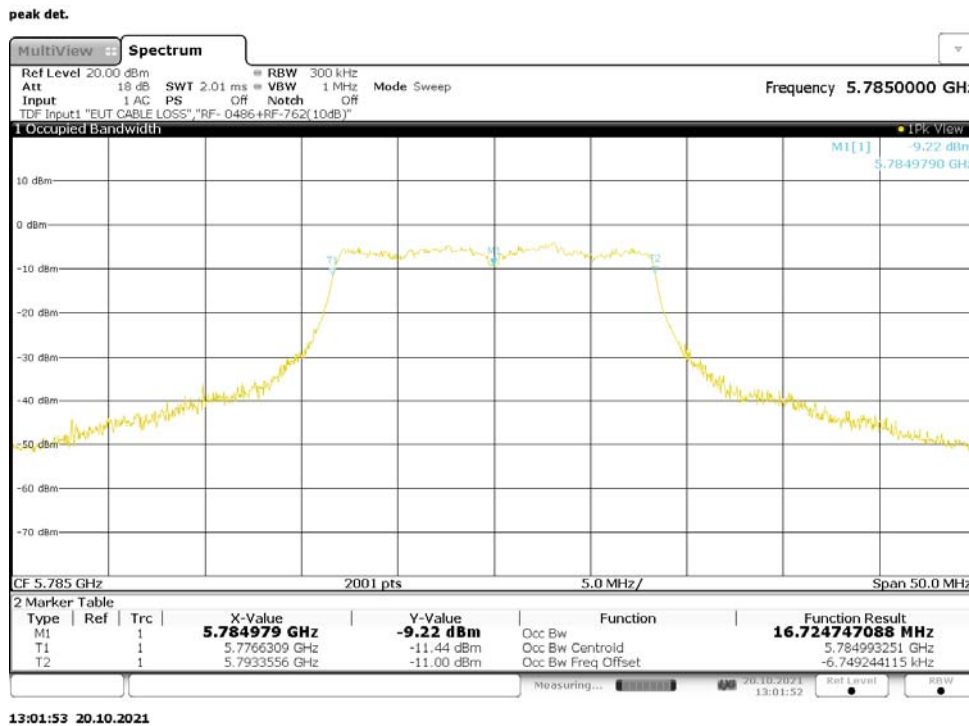

**Table 85: 99% Bandwidth, 802.11a, SISO, RF0**

Operating Frequency [MHz]	99% Bandwidth [MHz]
5180	16.727
5220	16.713
5240	16.724
5745	16.720
5785	16.725
5825	16.723

**Figure 41: 99% Bandwidth, 802.11a, SISO, RF0, 5180MHz**

12:11:09 20.10.2021

Figure 42: 99% Bandwidth, 802.11a, SISO, RF0, 5220MHz

12:08:28 20.10.2021

Figure 43: 99% Bandwidth, 802.11a, SISO, RF0, 5240MHz

12:55:49 20.10.2021

Figure 44: 99% Bandwidth, 802.11a, SISO, RF0, 5745MHz

Figure 45: 99% Bandwidth, 802.11a, SISO, RF0, 5785MHz

**Figure 46: 99% Bandwidth, 802.11a, SISO, RF0, 5825MHz**

13:04:58 20.10.2021

**Table 86: 99% Bandwidth, 802.11a, CDD, RF0**

Operating Frequency [MHz]	99% Bandwidth [MHz]
5180	16.734
5220	16.719
5240	16.732
5745	16.718
5785	16.704
5825	16.709

**Figure 47: 99% Bandwidth, 802.11a, CDD, RF0, 5180MHz**

13:21:27 20.10.2021

Figure 48: 99% Bandwidth, 802.11a, CDD, RF0, 5220MHz

13:17:49 20.10.2021

Figure 49: 99% Bandwidth, 802.11a, CDD, RF0, 5240MHz

13:15:55 20.10.2021