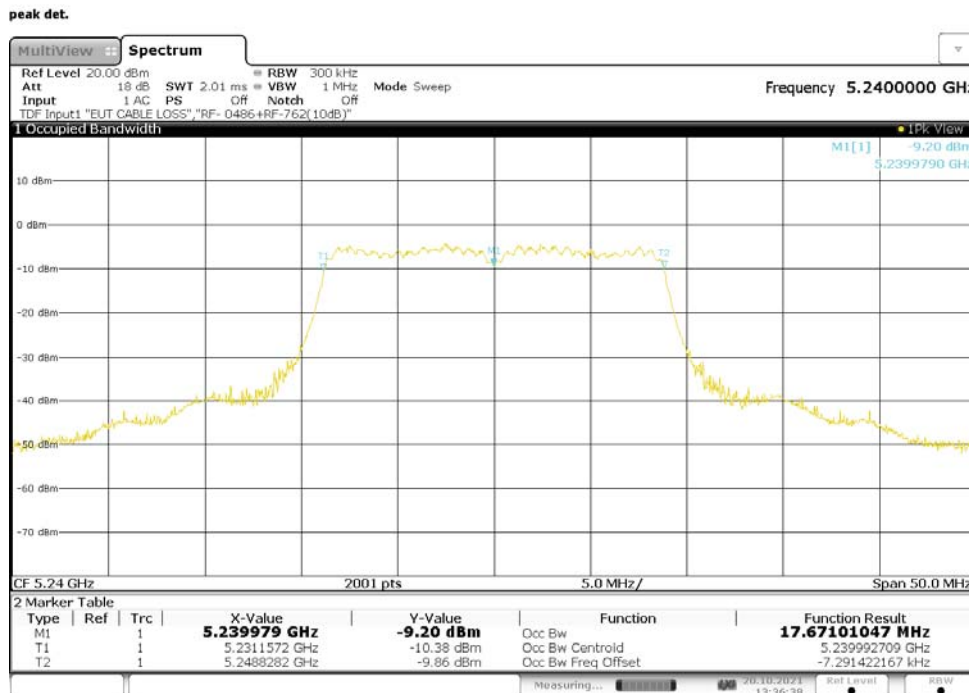

13:41:54 20.10.2021

Figure 63: 99% Bandwidth, 802.11n-20, CDD, RF0, 5785MHz

13:44:56 20.10.2021

Figure 64: 99% Bandwidth, 802.11n-20, CDD, RF0, 5825MHz

13:50:38 20.10.2021

**Table 89: 99% Bandwidth, 802.11n-20, MIMO, RF0**

Operating Frequency [MHz]	99% Bandwidth [MHz]
5180	17.679
5220	17.672
5240	17.671
5745	17.667
5785	17.670
5825	17.676

**Figure 65: 99% Bandwidth, 802.11n-20, MIMO, RF0, 5180MHz**

13:27:26 20.10.2021

Figure 66: 99% Bandwidth, 802.11n-20, MIMO, RF0, 5220MHz

13:31:22 20.10.2021

Figure 67: 99% Bandwidth, 802.11n-20, MIMO, RF0, 5240MHz

13:36:38 20.10.2021

**Figure 68: 99% Bandwidth, 802.11n-20, MIMO, RF0, 5745MHz**

13:40:18 20.10.2021

**Figure 69: 99% Bandwidth, 802.11n-20, MIMO, RF0, 5785MHz**

13:47:01 20.10.2021

**Figure 70: 99% Bandwidth, 802.11n-20, MIMO, RF0, 5825MHz**

13:49:22 20.10.2021