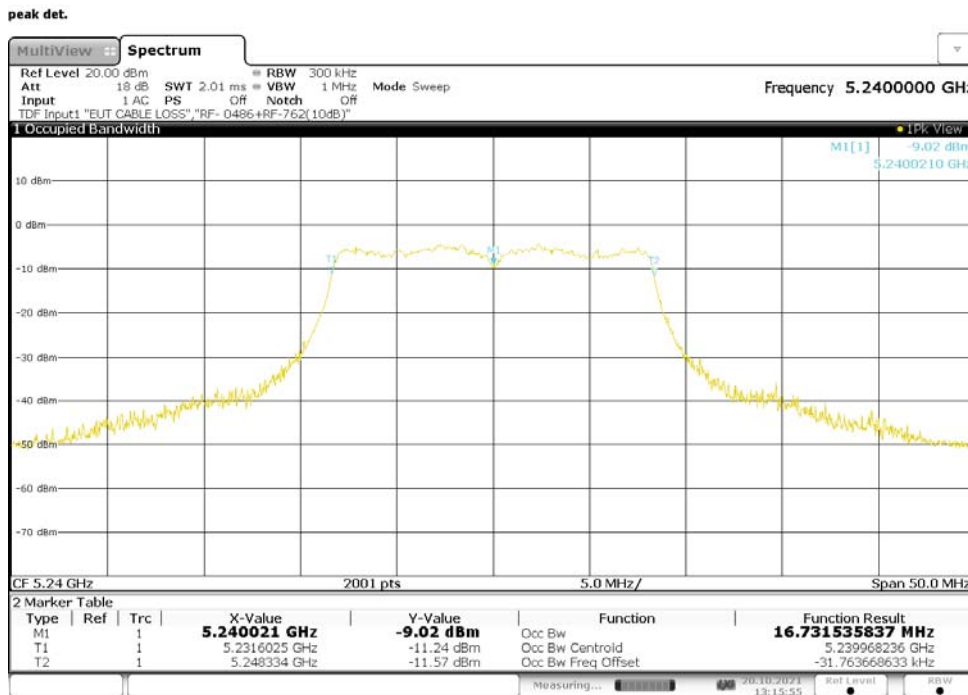

Figure 45: 99% Bandwidth, 802.11a, SISO, RF0, 5785MHz

**Figure 46: 99% Bandwidth, 802.11a, SISO, RF0, 5825MHz**

13:04:58 20.10.2021

**Table 86: 99% Bandwidth, 802.11a, CDD, RF0**

Operating Frequency [MHz]	99% Bandwidth [MHz]
5180	16.734
5220	16.719
5240	16.732
5745	16.718
5785	16.704
5825	16.709

**Figure 47: 99% Bandwidth, 802.11a, CDD, RF0, 5180MHz**

13:21:27 20.10.2021

Figure 48: 99% Bandwidth, 802.11a, CDD, RF0, 5220MHz

13:17:49 20.10.2021

Figure 49: 99% Bandwidth, 802.11a, CDD, RF0, 5240MHz

13:15:55 20.10.2021

**Figure 50: 99% Bandwidth, 802.11a, CDD, RF0, 5745MHz**

13:12:22 20.10.2021

**Figure 51: 99% Bandwidth, 802.11a, CDD, RF0, 5785MHz**

13:10:08 20.10.2021

**Figure 52: 99% Bandwidth, 802.11a, CDD, RF0, 5825MHz**