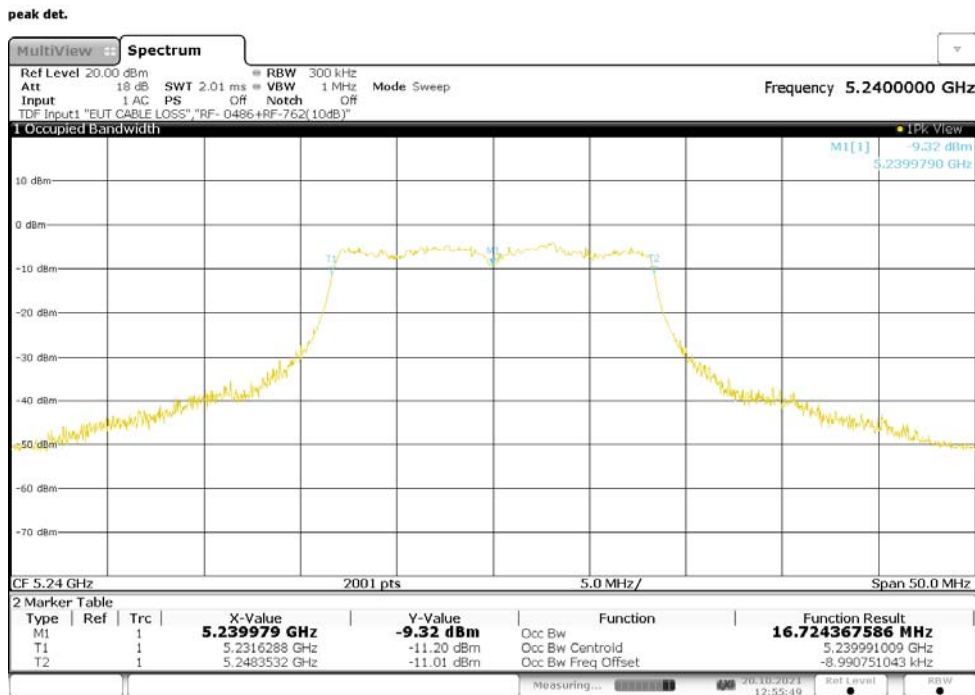

### 5.2.4 99% Bandwidth

**RESULT:**

**PERFORMED**

Date of testing: 2021-10-20

Ambient temperature: 22°C

Relative humidity: 53%

Atmospheric pressure: 1003hPa

Test procedure:

ANSI C63.10 §6.9.3 and RSS-Gen §6.7

The 99% bandwidth was measured at the antenna port with a spectrum analyzer using a peak detector. The value of the emission bandwidth was obtained by using the OBW function of the analyzer with a 99% coverage setting.

**Table 85: 99% Bandwidth, 802.11a, SISO, RF0**

Operating Frequency [MHz]	99% Bandwidth [MHz]
5180	16.727
5220	16.713
5240	16.724
5745	16.720
5785	16.725
5825	16.723

**Figure 41: 99% Bandwidth, 802.11a, SISO, RF0, 5180MHz**

12:11:09 20.10.2021

Figure 42: 99% Bandwidth, 802.11a, SISO, RF0, 5220MHz

12:08:28 20.10.2021

Figure 43: 99% Bandwidth, 802.11a, SISO, RF0, 5240MHz

12:55:49 20.10.2021

Figure 44: 99% Bandwidth, 802.11a, SISO, RF0, 5745MHz