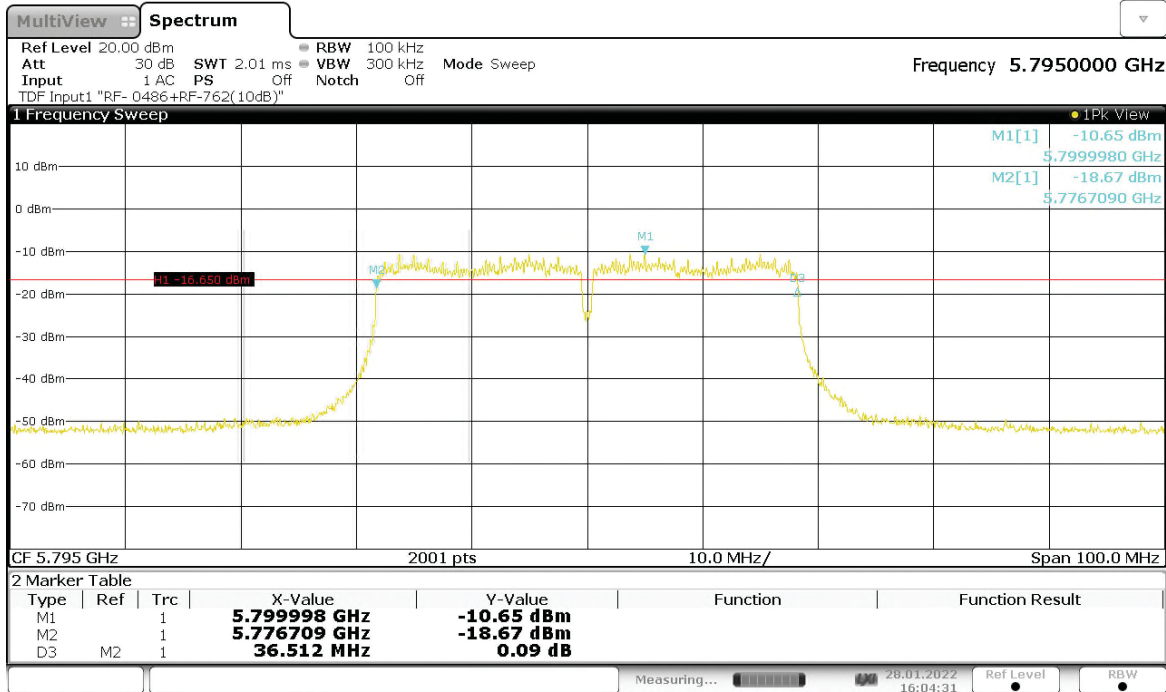

Operating Frequency [MHz]	6dB Bandwidth [MHz]	Limit [MHz]
5755	36.512	>0.5
5795	36.512	>0.5

**Figure 32: 6dB Bandwidth, 802.11ac-40, SISO, RF0, 5755MHz**

15:49:00 28.01.2022

**Figure 33: 6dB Bandwidth, 802.11ac-40, SISO, RF0, 5795MHz**

16:04:31 28.01.2022

**Table 80: 6dB Bandwidth, 802.11ac-40, CDD, RF0**

Operating Frequency [MHz]	6dB Bandwidth [MHz]	Limit [MHz]
5755	36.512	>0.5
5795	36.462	>0.5

**Figure 34: 6dB Bandwidth, 802.11ac-40, CDD, RF0, 5755MHz**