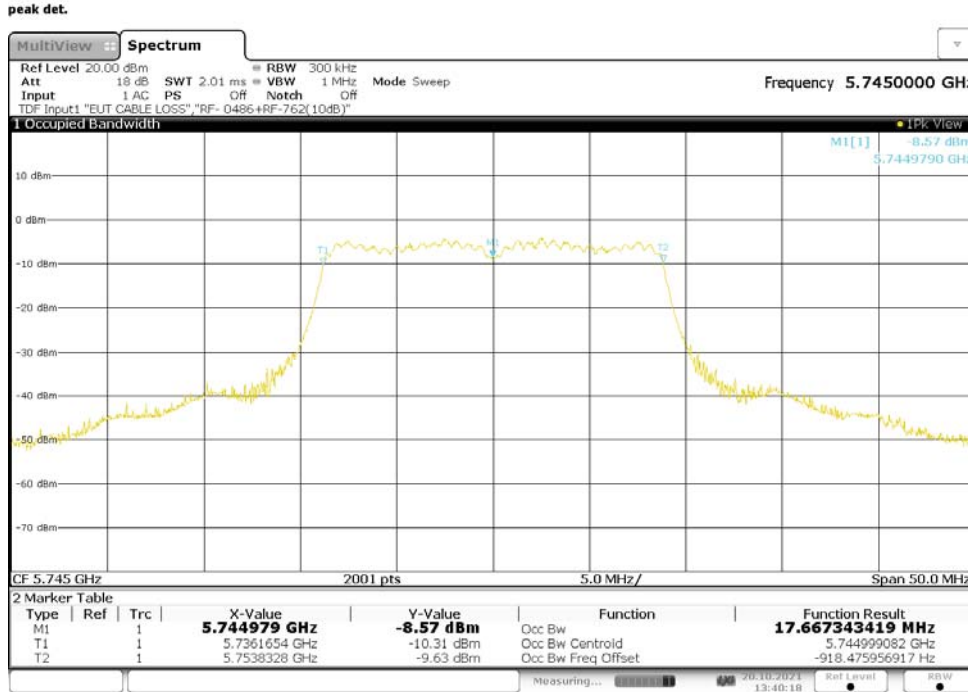

13:41:54 20.10.2021

Figure 63: 99% Bandwidth, 802.11n-20, CDD, RF0, 5785MHz

13:44:56 20.10.2021

Figure 64: 99% Bandwidth, 802.11n-20, CDD, RF0, 5825MHz

13:50:38 20.10.2021

**Table 89: 99% Bandwidth, 802.11n-20, MIMO, RF0**

Operating Frequency [MHz]	99% Bandwidth [MHz]
5180	17.679
5220	17.672
5240	17.671
5745	17.667
5785	17.670
5825	17.676

**Figure 65: 99% Bandwidth, 802.11n-20, MIMO, RF0, 5180MHz**

13:27:26 20.10.2021

Figure 66: 99% Bandwidth, 802.11n-20, MIMO, RF0, 5220MHz

13:31:22 20.10.2021

Figure 67: 99% Bandwidth, 802.11n-20, MIMO, RF0, 5240MHz

13:36:38 20.10.2021

**Figure 68: 99% Bandwidth, 802.11n-20, MIMO, RF0, 5745MHz**

13:40:18 20.10.2021

**Figure 69: 99% Bandwidth, 802.11n-20, MIMO, RF0, 5785MHz**

13:47:01 20.10.2021

**Figure 70: 99% Bandwidth, 802.11n-20, MIMO, RF0, 5825MHz**

13:49:22 20.10.2021