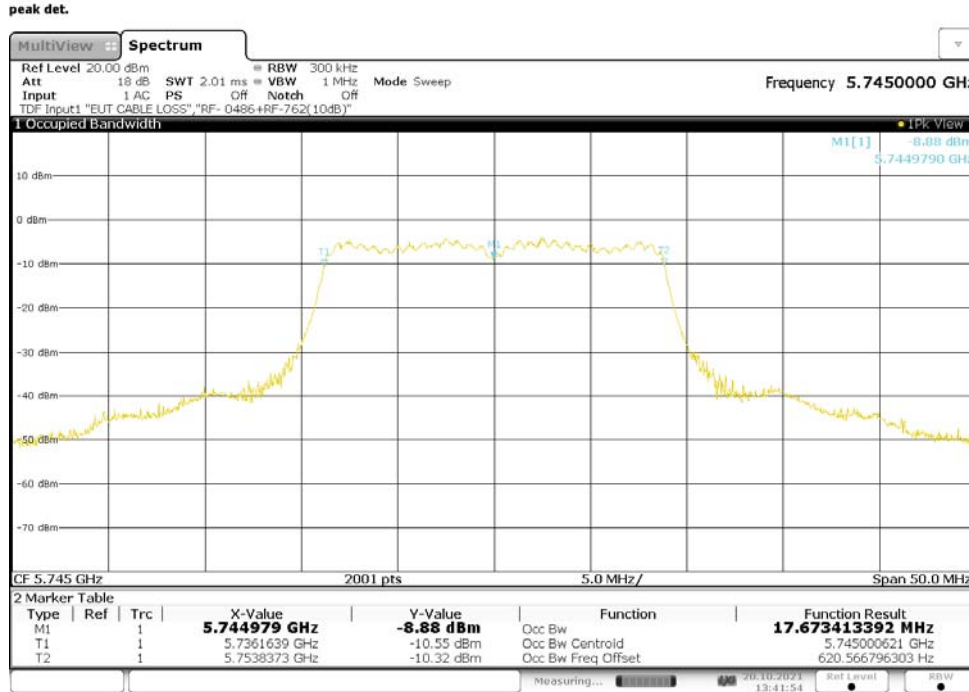

14:35:47 20.10.2021

**Figure 56: 99% Bandwidth, 802.11n-20, SISO, RF0, 5745MHz**

14:37:55 20.10.2021

**Figure 57: 99% Bandwidth, 802.11n-20, SISO, RF0, 5785MHz**

14:40:32 20.10.2021

**Figure 58: 99% Bandwidth, 802.11n-20, SISO, RF0, 5825MHz**

14:43:43 20.10.2021

**Table 88: 99% Bandwidth, 802.11n-20, CDD, RF0**

Operating Frequency [MHz]	99% Bandwidth [MHz]
5180	17.677
5220	17.670
5240	17.668
5745	17.673
5785	17.673
5825	17.675

**Figure 59: 99% Bandwidth, 802.11n-20, CDD, RF0, 5180MHz**

13:24:06 20.10.2021

Figure 60: 99% Bandwidth, 802.11n-20, CDD, RF0, 5220MHz

13:32:45 20.10.2021

Figure 61: 99% Bandwidth, 802.11n-20, CDD, RF0, 5240MHz

13:35:18 20.10.2021

Figure 62: 99% Bandwidth, 802.11n-20, CDD, RF0, 5745MHz

13:41:54 20.10.2021

Figure 63: 99% Bandwidth, 802.11n-20, CDD, RF0, 5785MHz

13:44:56 20.10.2021

Figure 64: 99% Bandwidth, 802.11n-20, CDD, RF0, 5825MHz

13:50:38 20.10.2021

**Table 89: 99% Bandwidth, 802.11n-20, MIMO, RF0**