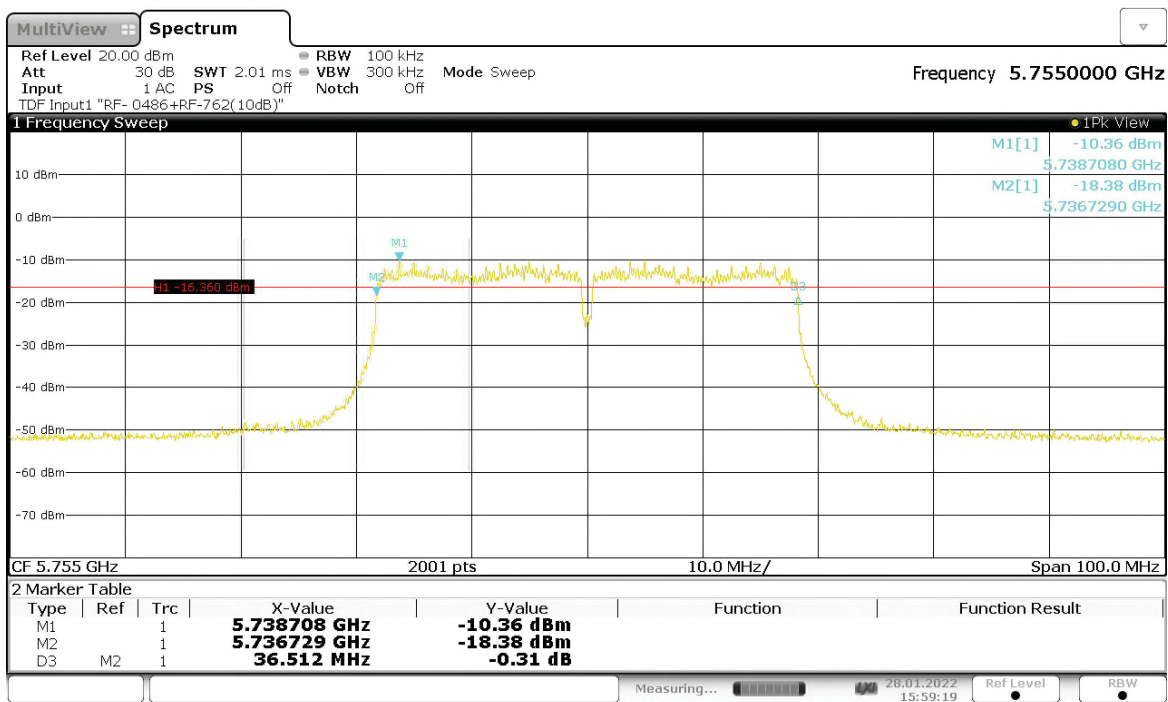

16:04:31 28.01.2022

**Table 80: 6dB Bandwidth, 802.11ac-40, CDD, RF0**

Operating Frequency [MHz]	6dB Bandwidth [MHz]	Limit [MHz]
5755	36.512	>0.5
5795	36.462	>0.5

**Figure 34: 6dB Bandwidth, 802.11ac-40, CDD, RF0, 5755MHz**

15:54:49 28.01.2022

**Figure 35: 6dB Bandwidth, 802.11ac-40, CDD, RF0, 5795MHz**

16:08:27 28.01.2022

**Table 81: 6dB Bandwidth, 802.11ac-40, MIMO, RF0**

Operating Frequency [MHz]	6dB Bandwidth [MHz]	Limit [MHz]
5755	36.512	>0.5
5795	36.512	>0.5

**Figure 36: 6dB Bandwidth, 802.11ac-40, MIMO, RF0, 5755MHz**

15:59:19 28.01.2022

**Figure 37: 6dB Bandwidth, 802.11ac-40, MIMO, RF0, 5795MHz**

16:11:33 28.01.2022

**Table 82: 6dB Bandwidth, 802.11ac-80, SISO, RF0**