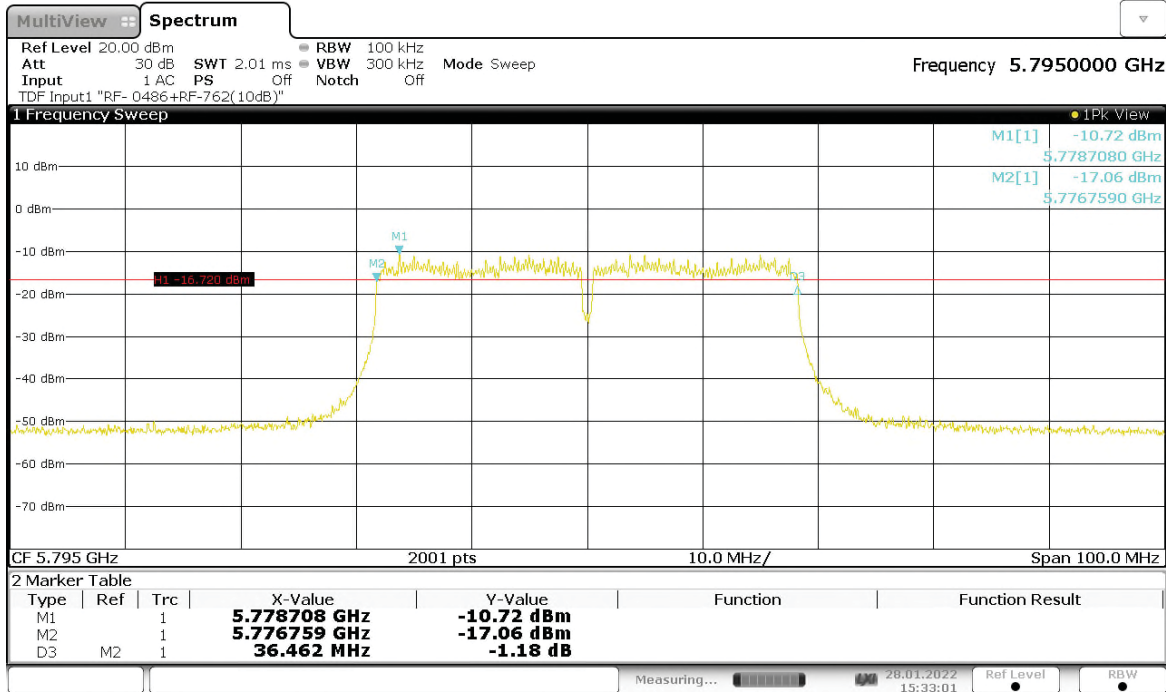

**Figure 24: 6dB Bandwidth, 802.11ac-20, MIMO, RF0, 5785MHz**

14:45:07 28.01.2022

**Figure 25: 6dB Bandwidth, 802.11ac-20, MIMO, RF0, 5825MHz**

15:04:10 28.01.2022

**Table 76: 6dB Bandwidth, 802.11n-40, SISO, RF0**

Operating Frequency [MHz]	6dB Bandwidth [MHz]	Limit [MHz]
5755	36.419	>0.5
5795	36.462	>0.5

**Figure 26: 6dB Bandwidth, 802.11n-40, SISO, RF0, 5755MHz**

15:17:13 28.01.2022

**Figure 27: 6dB Bandwidth, 802.11n-40, SISO, RF0, 5795MHz**