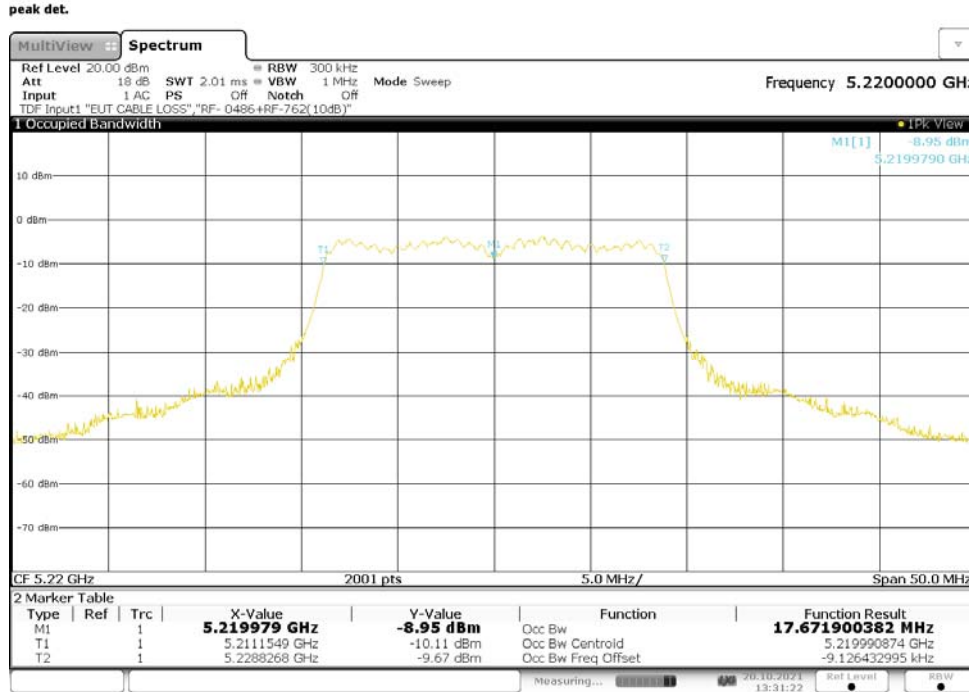

13:24:06 20.10.2021

Figure 60: 99% Bandwidth, 802.11n-20, CDD, RF0, 5220MHz

13:32:45 20.10.2021

Figure 61: 99% Bandwidth, 802.11n-20, CDD, RF0, 5240MHz

13:35:18 20.10.2021

Figure 62: 99% Bandwidth, 802.11n-20, CDD, RF0, 5745MHz

13:41:54 20.10.2021

Figure 63: 99% Bandwidth, 802.11n-20, CDD, RF0, 5785MHz

13:44:56 20.10.2021

Figure 64: 99% Bandwidth, 802.11n-20, CDD, RF0, 5825MHz

13:50:38 20.10.2021

**Table 89: 99% Bandwidth, 802.11n-20, MIMO, RF0**

Operating Frequency [MHz]	99% Bandwidth [MHz]
5180	17.679
5220	17.672
5240	17.671
5745	17.667
5785	17.670
5825	17.676

**Figure 65: 99% Bandwidth, 802.11n-20, MIMO, RF0, 5180MHz**

13:27:26 20.10.2021

Figure 66: 99% Bandwidth, 802.11n-20, MIMO, RF0, 5220MHz

13:31:22 20.10.2021

Figure 67: 99% Bandwidth, 802.11n-20, MIMO, RF0, 5240MHz

13:36:38 20.10.2021

**Figure 68: 99% Bandwidth, 802.11n-20, MIMO, RF0, 5745MHz**

13:40:18 20.10.2021

**Figure 69: 99% Bandwidth, 802.11n-20, MIMO, RF0, 5785MHz**