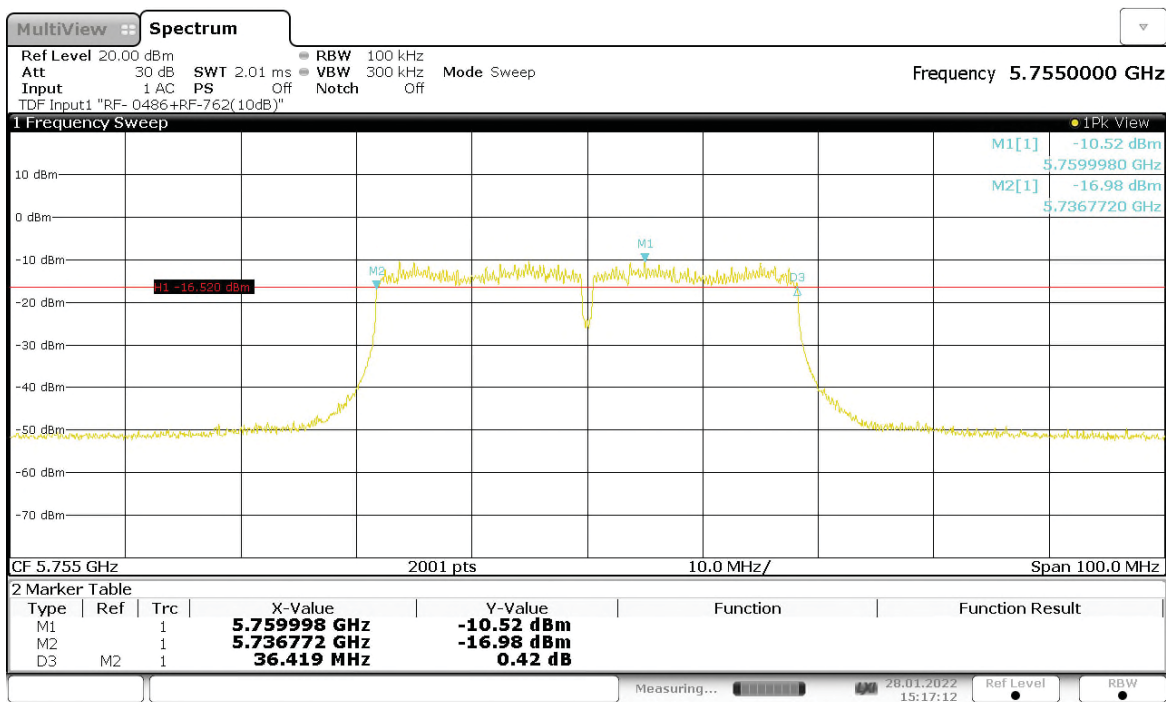

**Figure 24: 6dB Bandwidth, 802.11ac-20, MIMO, RF0, 5785MHz**

14:45:07 28.01.2022

**Figure 25: 6dB Bandwidth, 802.11ac-20, MIMO, RF0, 5825MHz**

15:04:10 28.01.2022

**Table 76: 6dB Bandwidth, 802.11n-40, SISO, RF0**

Operating Frequency [MHz]	6dB Bandwidth [MHz]	Limit [MHz]
5755	36.419	>0.5
5795	36.462	>0.5

**Figure 26: 6dB Bandwidth, 802.11n-40, SISO, RF0, 5755MHz**

15:17:13 28.01.2022

**Figure 27: 6dB Bandwidth, 802.11n-40, SISO, RF0, 5795MHz**