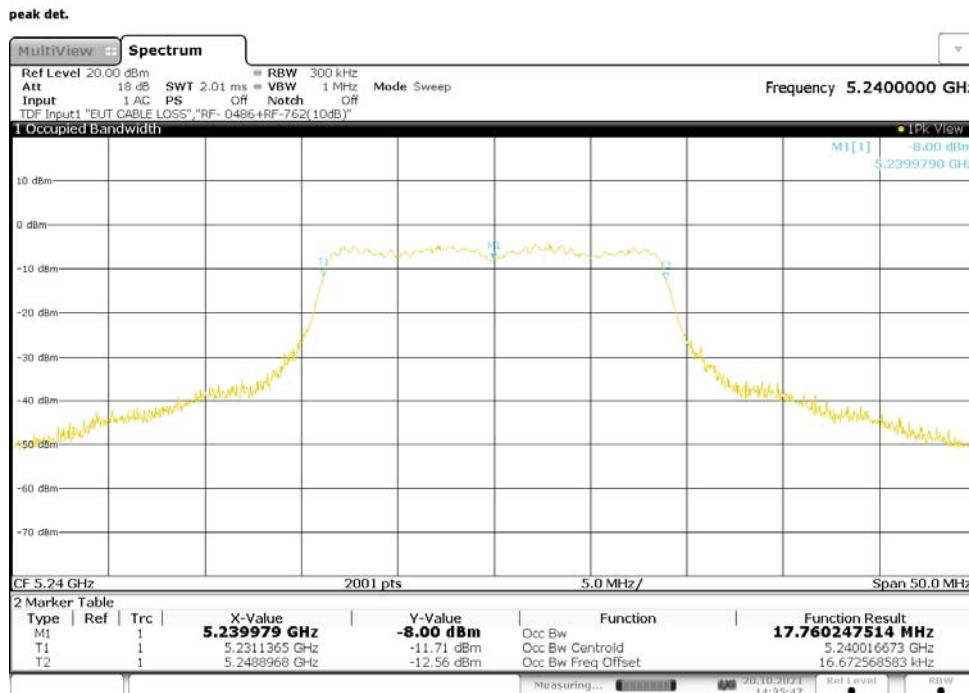

13:08:00 20.10.2021

**Table 87: 99% Bandwidth, 802.11n-20, SISO, RF0**

Operating Frequency [MHz]	99% Bandwidth [MHz]	Remarks
5180	17.751	
5220	17.739	
5240	17.760	Widest, 17M8D1D
5745	17.745	
5785	17.742	
5825	17.746	Widest, 17M7D1D

**Figure 53: 99% Bandwidth, 802.11n-20, SISO, RF0, 5180MHz**

14:26:14 20.10.2021

**Figure 54: 99% Bandwidth, 802.11n-20, SISO, RF0, 5220MHz**

14:29:28 20.10.2021

**Figure 55: 99% Bandwidth, 802.11n-20, SISO, RF0, 5240MHz**

14:35:47 20.10.2021

**Figure 56: 99% Bandwidth, 802.11n-20, SISO, RF0, 5745MHz**

14:37:55 20.10.2021

**Figure 57: 99% Bandwidth, 802.11n-20, SISO, RF0, 5785MHz**

14:40:32 20.10.2021

**Figure 58: 99% Bandwidth, 802.11n-20, SISO, RF0, 5825MHz**