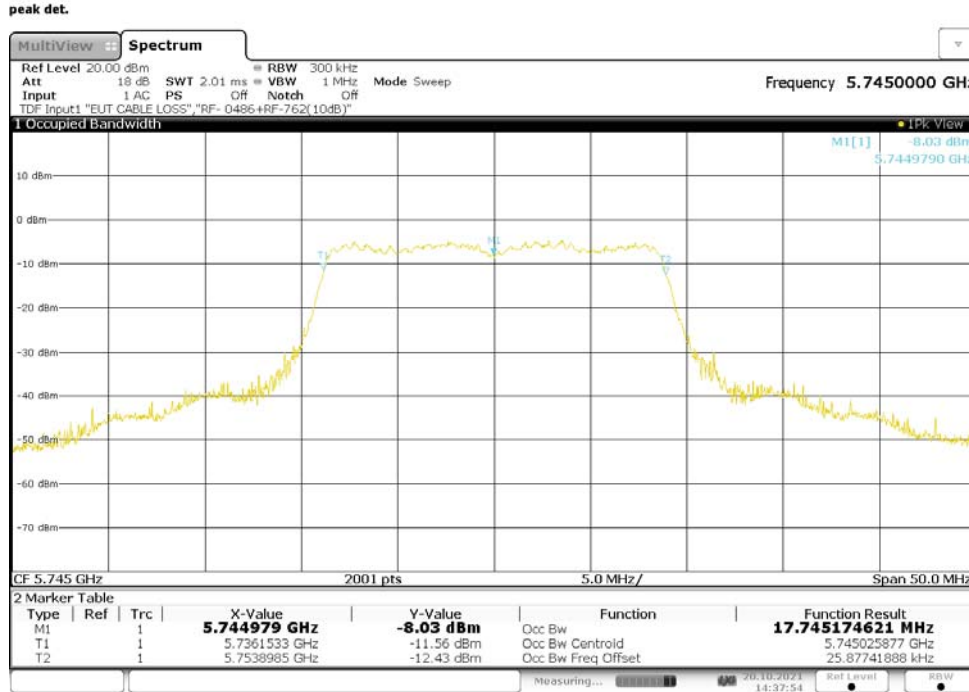

13:08:00 20.10.2021

**Table 87: 99% Bandwidth, 802.11n-20, SISO, RF0**

Operating Frequency [MHz]	99% Bandwidth [MHz]	Remarks
5180	17.751	
5220	17.739	
5240	17.760	Widest, 17M8D1D
5745	17.745	
5785	17.742	
5825	17.746	Widest, 17M7D1D

**Figure 53: 99% Bandwidth, 802.11n-20, SISO, RF0, 5180MHz**

14:26:14 20.10.2021

**Figure 54: 99% Bandwidth, 802.11n-20, SISO, RF0, 5220MHz**

14:29:28 20.10.2021

**Figure 55: 99% Bandwidth, 802.11n-20, SISO, RF0, 5240MHz**

14:35:47 20.10.2021

**Figure 56: 99% Bandwidth, 802.11n-20, SISO, RF0, 5745MHz**

14:37:55 20.10.2021

**Figure 57: 99% Bandwidth, 802.11n-20, SISO, RF0, 5785MHz**

14:40:32 20.10.2021

**Figure 58: 99% Bandwidth, 802.11n-20, SISO, RF0, 5825MHz**