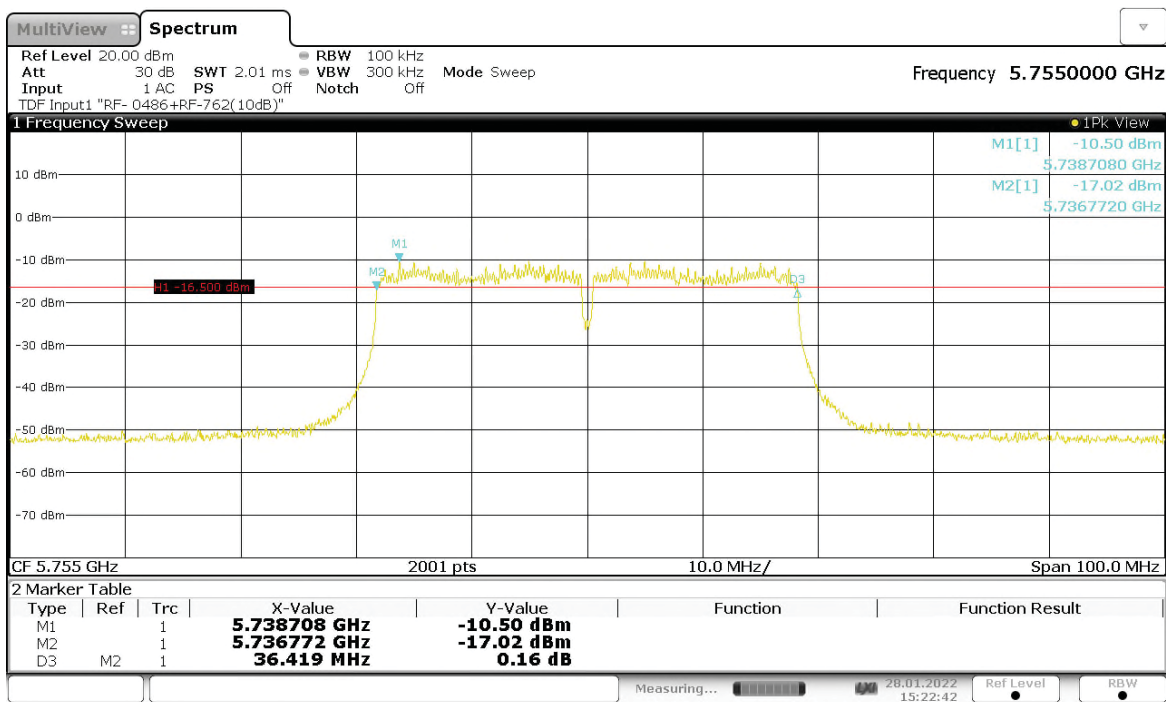

15:33:01 28.01.2022

**Table 77: 6dB Bandwidth, 802.11n-40, CDD, RF0**

Operating Frequency [MHz]	6dB Bandwidth [MHz]	Limit [MHz]
5755	36.419	>0.5
5795	36.462	>0.5

**Figure 28: 6dB Bandwidth, 802.11n-40, CDD, RF0, 5755MHz**

15:19:57 28.01.2022

**Figure 29: 6dB Bandwidth, 802.11n-40, CDD, RF0, 5795MHz**

15:38:50 28.01.2022

**Table 78: 6dB Bandwidth, 802.11n-40, MIMO, RF0**

Operating Frequency [MHz]	6dB Bandwidth [MHz]	Limit [MHz]
5755	36.419	>0.5
5795	36.462	>0.5

**Figure 30: 6dB Bandwidth, 802.11n-40, MIMO, RF0, 5755MHz**

15:22:42 28.01.2022

**Figure 31: 6dB Bandwidth, 802.11n-40, MIMO, RF0, 5795MHz**

15:43:04 28.01.2022

**Table 79: 6dB Bandwidth, 802.11ac-40, SISO, RF0**