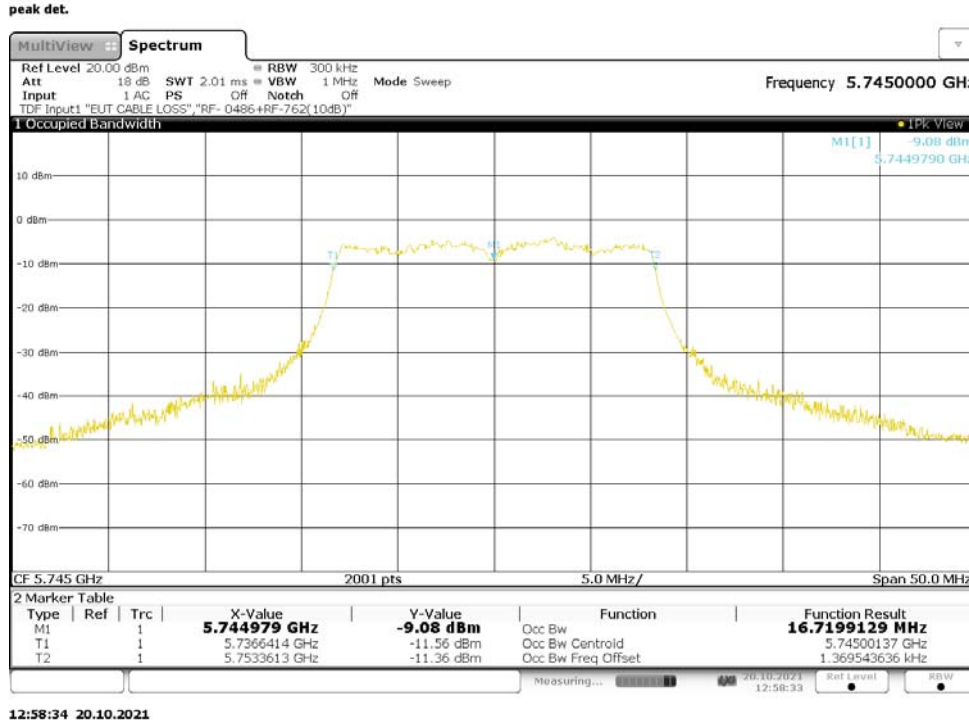

**Table 85: 99% Bandwidth, 802.11a, SISO, RF0**

Operating Frequency [MHz]	99% Bandwidth [MHz]
5180	16.727
5220	16.713
5240	16.724
5745	16.720
5785	16.725
5825	16.723

**Figure 41: 99% Bandwidth, 802.11a, SISO, RF0, 5180MHz**

12:11:09 20.10.2021

Figure 42: 99% Bandwidth, 802.11a, SISO, RF0, 5220MHz

12:08:28 20.10.2021

Figure 43: 99% Bandwidth, 802.11a, SISO, RF0, 5240MHz

12:55:49 20.10.2021

Figure 44: 99% Bandwidth, 802.11a, SISO, RF0, 5745MHz

Figure 45: 99% Bandwidth, 802.11a, SISO, RF0, 5785MHz

**Figure 46: 99% Bandwidth, 802.11a, SISO, RF0, 5825MHz**

13:04:58 20.10.2021

**Table 86: 99% Bandwidth, 802.11a, CDD, RF0**

Operating Frequency [MHz]	99% Bandwidth [MHz]
5180	16.734
5220	16.719
5240	16.732
5745	16.718
5785	16.704
5825	16.709

**Figure 47: 99% Bandwidth, 802.11a, CDD, RF0, 5180MHz**

13:21:27 20.10.2021

Figure 48: 99% Bandwidth, 802.11a, CDD, RF0, 5220MHz

13:17:49 20.10.2021

Figure 49: 99% Bandwidth, 802.11a, CDD, RF0, 5240MHz

13:15:55 20.10.2021