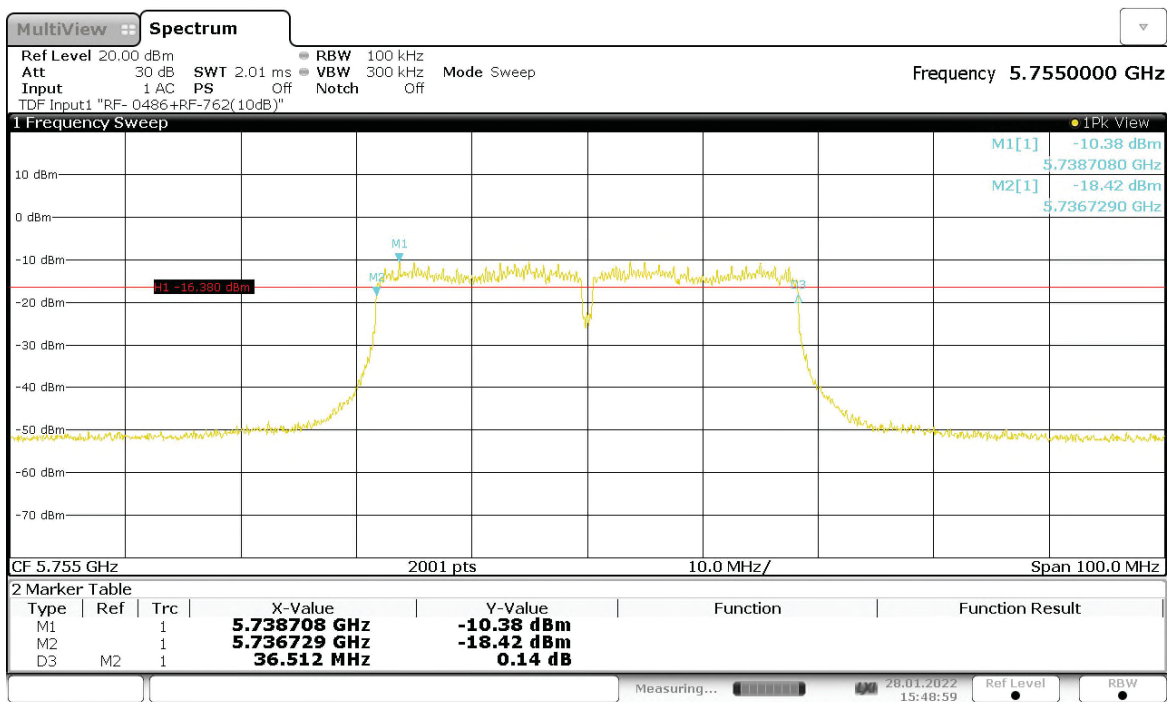

**Figure 30: 6dB Bandwidth, 802.11n-40, MIMO, RF0, 5755MHz**

15:22:42 28.01.2022

**Figure 31: 6dB Bandwidth, 802.11n-40, MIMO, RF0, 5795MHz**

15:43:04 28.01.2022

**Table 79: 6dB Bandwidth, 802.11ac-40, SISO, RF0**

Operating Frequency [MHz]	6dB Bandwidth [MHz]	Limit [MHz]
5755	36.512	>0.5
5795	36.512	>0.5

**Figure 32: 6dB Bandwidth, 802.11ac-40, SISO, RF0, 5755MHz**

15:49:00 28.01.2022

**Figure 33: 6dB Bandwidth, 802.11ac-40, SISO, RF0, 5795MHz**

16:04:31 28.01.2022

**Table 80: 6dB Bandwidth, 802.11ac-40, CDD, RF0**

Operating Frequency [MHz]	6dB Bandwidth [MHz]	Limit [MHz]
5755	36.512	>0.5
5795	36.462	>0.5

**Figure 34: 6dB Bandwidth, 802.11ac-40, CDD, RF0, 5755MHz**