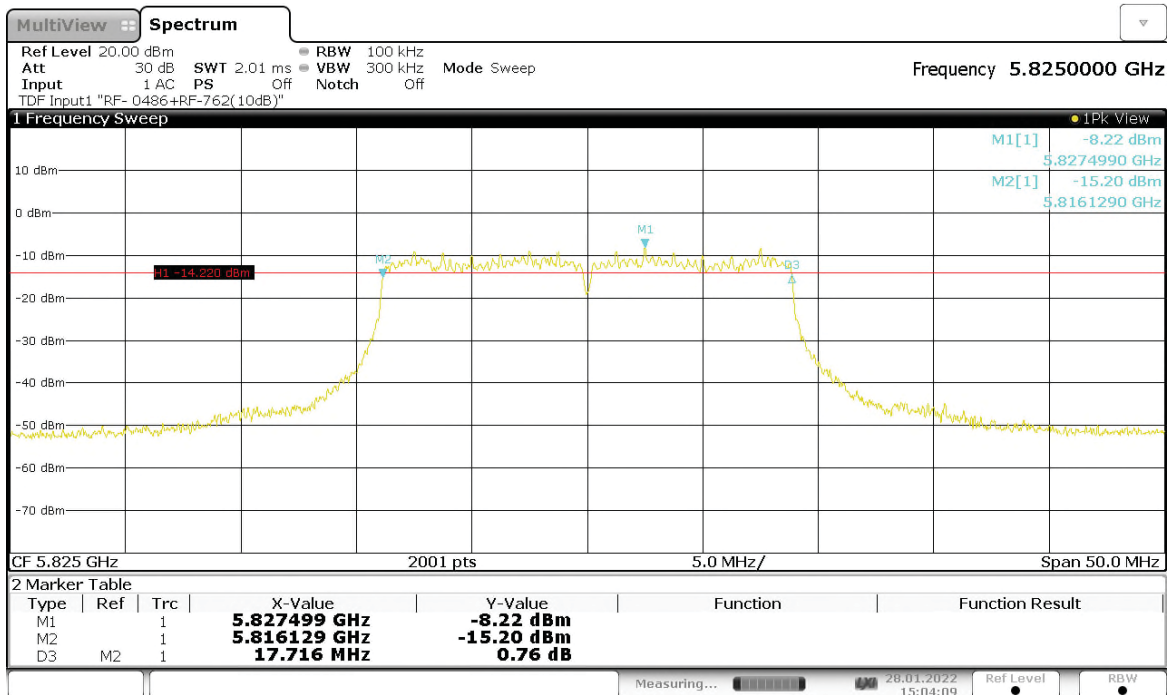

**Figure 24: 6dB Bandwidth, 802.11ac-20, MIMO, RF0, 5785MHz**

14:45:07 28.01.2022

**Figure 25: 6dB Bandwidth, 802.11ac-20, MIMO, RF0, 5825MHz**

15:04:10 28.01.2022

**Table 76: 6dB Bandwidth, 802.11n-40, SISO, RF0**

Operating Frequency [MHz]	6dB Bandwidth [MHz]	Limit [MHz]
5755	36.419	>0.5
5795	36.462	>0.5

**Figure 26: 6dB Bandwidth, 802.11n-40, SISO, RF0, 5755MHz**

15:17:13 28.01.2022

**Figure 27: 6dB Bandwidth, 802.11n-40, SISO, RF0, 5795MHz**

15:33:01 28.01.2022

**Table 77: 6dB Bandwidth, 802.11n-40, CDD, RF0**

Operating Frequency [MHz]	6dB Bandwidth [MHz]	Limit [MHz]
5755	36.419	>0.5
5795	36.462	>0.5

**Figure 28: 6dB Bandwidth, 802.11n-40, CDD, RF0, 5755MHz**