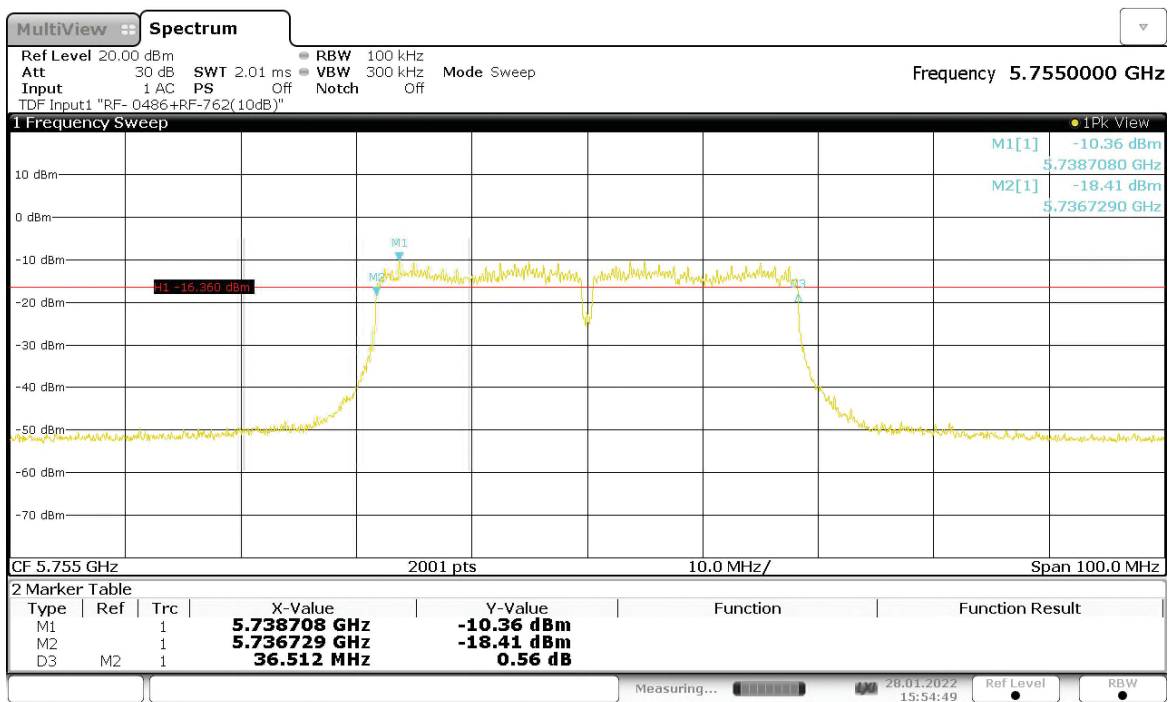

**Figure 30: 6dB Bandwidth, 802.11n-40, MIMO, RF0, 5755MHz**

15:22:42 28.01.2022

**Figure 31: 6dB Bandwidth, 802.11n-40, MIMO, RF0, 5795MHz**

15:43:04 28.01.2022

**Table 79: 6dB Bandwidth, 802.11ac-40, SISO, RF0**

Operating Frequency [MHz]	6dB Bandwidth [MHz]	Limit [MHz]
5755	36.512	>0.5
5795	36.512	>0.5

**Figure 32: 6dB Bandwidth, 802.11ac-40, SISO, RF0, 5755MHz**

15:49:00 28.01.2022

**Figure 33: 6dB Bandwidth, 802.11ac-40, SISO, RF0, 5795MHz**

16:04:31 28.01.2022

**Table 80: 6dB Bandwidth, 802.11ac-40, CDD, RF0**

Operating Frequency [MHz]	6dB Bandwidth [MHz]	Limit [MHz]
5755	36.512	>0.5
5795	36.462	>0.5

**Figure 34: 6dB Bandwidth, 802.11ac-40, CDD, RF0, 5755MHz**