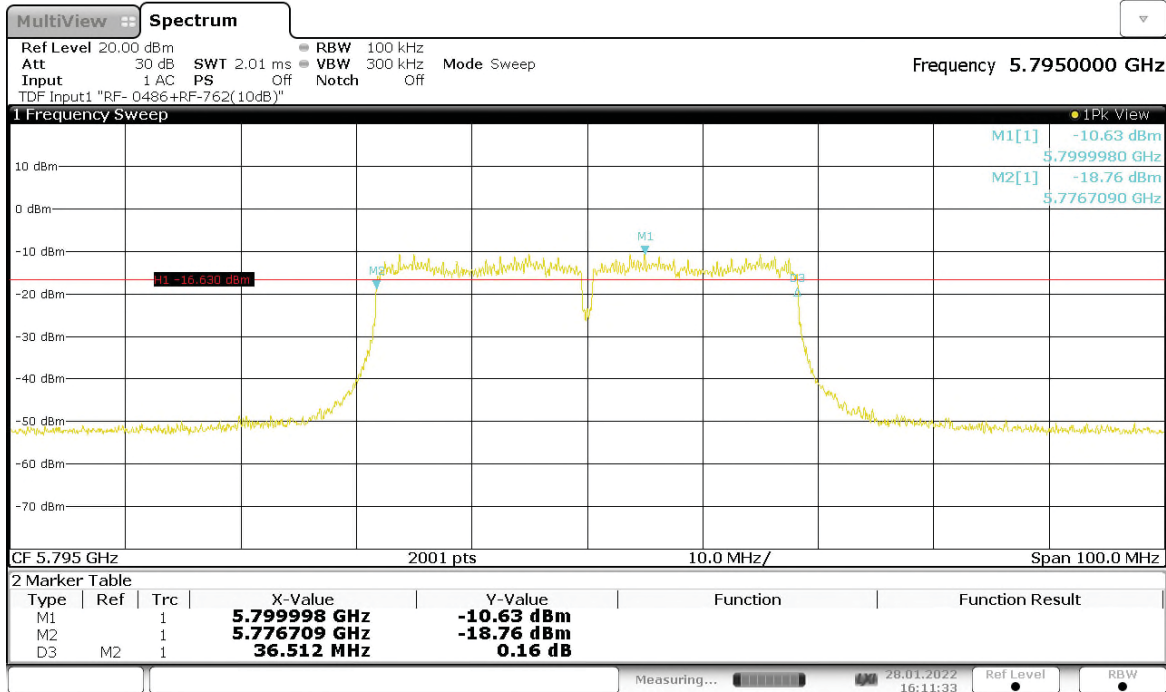

16:04:31 28.01.2022

**Table 80: 6dB Bandwidth, 802.11ac-40, CDD, RF0**

Operating Frequency [MHz]	6dB Bandwidth [MHz]	Limit [MHz]
5755	36.512	>0.5
5795	36.462	>0.5

**Figure 34: 6dB Bandwidth, 802.11ac-40, CDD, RF0, 5755MHz**

15:54:49 28.01.2022

**Figure 35: 6dB Bandwidth, 802.11ac-40, CDD, RF0, 5795MHz**

16:08:27 28.01.2022

**Table 81: 6dB Bandwidth, 802.11ac-40, MIMO, RF0**

Operating Frequency [MHz]	6dB Bandwidth [MHz]	Limit [MHz]
5755	36.512	>0.5
5795	36.512	>0.5

**Figure 36: 6dB Bandwidth, 802.11ac-40, MIMO, RF0, 5755MHz**

15:59:19 28.01.2022

**Figure 37: 6dB Bandwidth, 802.11ac-40, MIMO, RF0, 5795MHz**

16:11:33 28.01.2022

**Table 82: 6dB Bandwidth, 802.11ac-80, SISO, RF0**

Operating Frequency [MHz]	6dB Bandwidth [MHz]	Limit [MHz]
5775	76.392	>0.5

**Figure 38: 6dB Bandwidth, 802.11ac-80, SISO, RF0, 5775MHz**

16:33:36 28.01.2022

**Table 83: 6dB Bandwidth, 802.11ac-80, CDD, RF0**