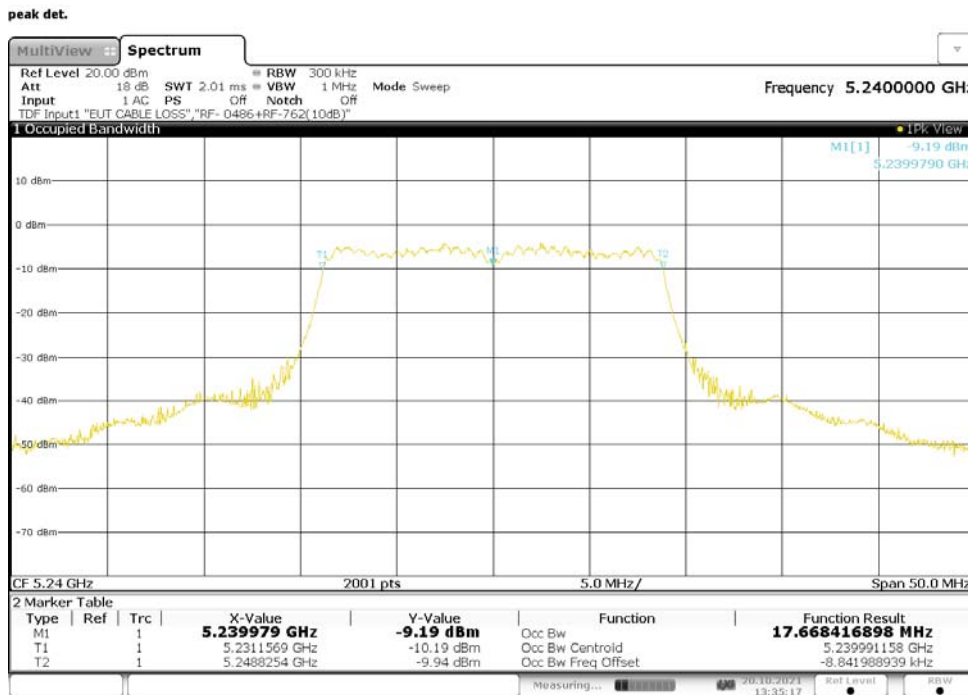

**Figure 53: 99% Bandwidth, 802.11n-20, SISO, RF0, 5180MHz**

14:26:14 20.10.2021

**Figure 54: 99% Bandwidth, 802.11n-20, SISO, RF0, 5220MHz**

14:29:28 20.10.2021

**Figure 55: 99% Bandwidth, 802.11n-20, SISO, RF0, 5240MHz**

14:35:47 20.10.2021

**Figure 56: 99% Bandwidth, 802.11n-20, SISO, RF0, 5745MHz**

14:37:55 20.10.2021

**Figure 57: 99% Bandwidth, 802.11n-20, SISO, RF0, 5785MHz**

14:40:32 20.10.2021

**Figure 58: 99% Bandwidth, 802.11n-20, SISO, RF0, 5825MHz**

14:43:43 20.10.2021

**Table 88: 99% Bandwidth, 802.11n-20, CDD, RF0**

Operating Frequency [MHz]	99% Bandwidth [MHz]
5180	17.677
5220	17.670
5240	17.668
5745	17.673
5785	17.673
5825	17.675

**Figure 59: 99% Bandwidth, 802.11n-20, CDD, RF0, 5180MHz**

13:24:06 20.10.2021

Figure 60: 99% Bandwidth, 802.11n-20, CDD, RF0, 5220MHz

13:32:45 20.10.2021

Figure 61: 99% Bandwidth, 802.11n-20, CDD, RF0, 5240MHz

13:35:18 20.10.2021

Figure 62: 99% Bandwidth, 802.11n-20, CDD, RF0, 5745MHz