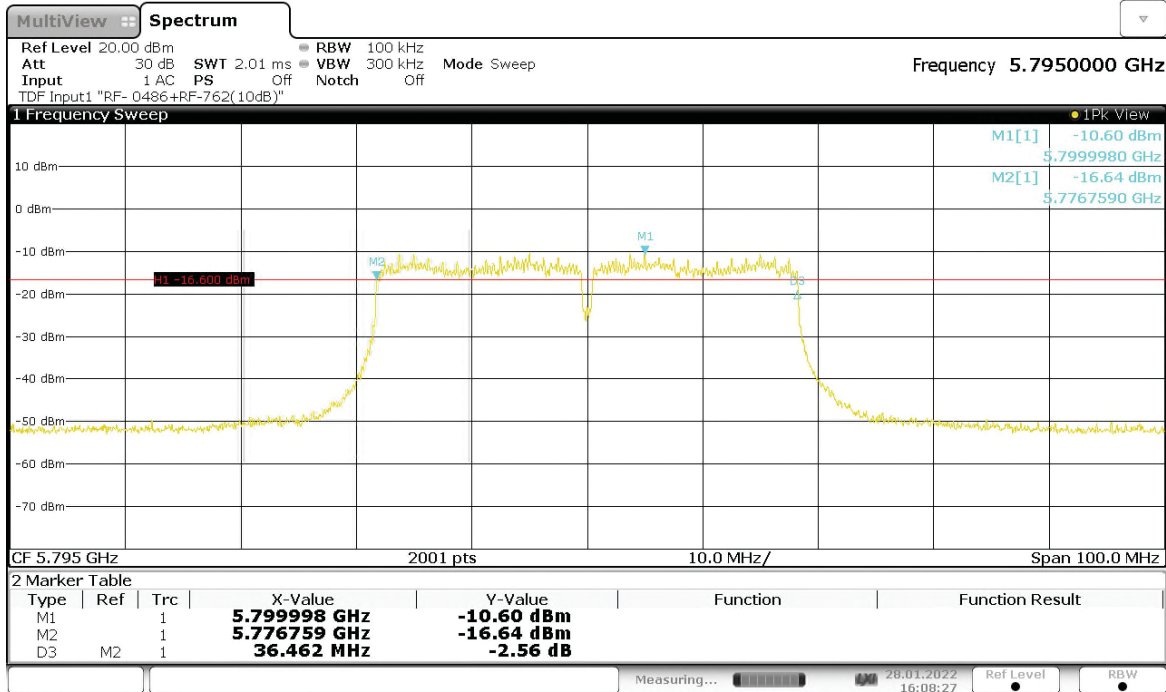

Operating Frequency [MHz]	6dB Bandwidth [MHz]	Limit [MHz]
5755	36.512	>0.5
5795	36.512	>0.5

**Figure 32: 6dB Bandwidth, 802.11ac-40, SISO, RF0, 5755MHz**

15:49:00 28.01.2022

**Figure 33: 6dB Bandwidth, 802.11ac-40, SISO, RF0, 5795MHz**

16:04:31 28.01.2022

**Table 80: 6dB Bandwidth, 802.11ac-40, CDD, RF0**

Operating Frequency [MHz]	6dB Bandwidth [MHz]	Limit [MHz]
5755	36.512	>0.5
5795	36.462	>0.5

**Figure 34: 6dB Bandwidth, 802.11ac-40, CDD, RF0, 5755MHz**

15:54:49 28.01.2022

**Figure 35: 6dB Bandwidth, 802.11ac-40, CDD, RF0, 5795MHz**

16:08:27 28.01.2022

**Table 81: 6dB Bandwidth, 802.11ac-40, MIMO, RF0**

Operating Frequency [MHz]	6dB Bandwidth [MHz]	Limit [MHz]
5755	36.512	>0.5
5795	36.512	>0.5