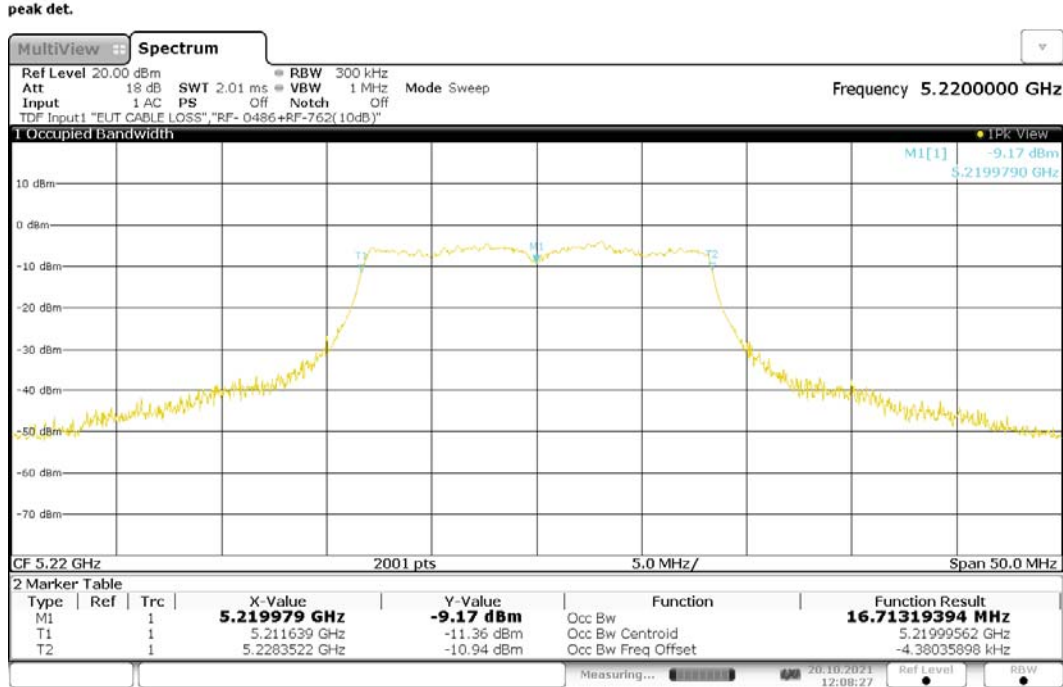

ANSI C63.10 §6.9.3 and RSS-Gen §6.7

The 99% bandwidth was measured at the antenna port with a spectrum analyzer using a peak detector. The value of the emission bandwidth was obtained by using the OBW function of the analyzer with a 99% coverage setting.

**Table 85: 99% Bandwidth, 802.11a, SISO, RF0**

Operating Frequency [MHz]	99% Bandwidth [MHz]
5180	16.727
5220	16.713
5240	16.724
5745	16.720
5785	16.725
5825	16.723

**Figure 41: 99% Bandwidth, 802.11a, SISO, RF0, 5180MHz**

12:11:09 20.10.2021

Figure 42: 99% Bandwidth, 802.11a, SISO, RF0, 5220MHz

12:08:28 20.10.2021

Figure 43: 99% Bandwidth, 802.11a, SISO, RF0, 5240MHz

12:55:49 20.10.2021

Figure 44: 99% Bandwidth, 802.11a, SISO, RF0, 5745MHz

Figure 45: 99% Bandwidth, 802.11a, SISO, RF0, 5785MHz

**Figure 46: 99% Bandwidth, 802.11a, SISO, RF0, 5825MHz**

13:04:58 20.10.2021

**Table 86: 99% Bandwidth, 802.11a, CDD, RF0**

Operating Frequency [MHz]	99% Bandwidth [MHz]
5180	16.734
5220	16.719
5240	16.732
5745	16.718
5785	16.704
5825	16.709