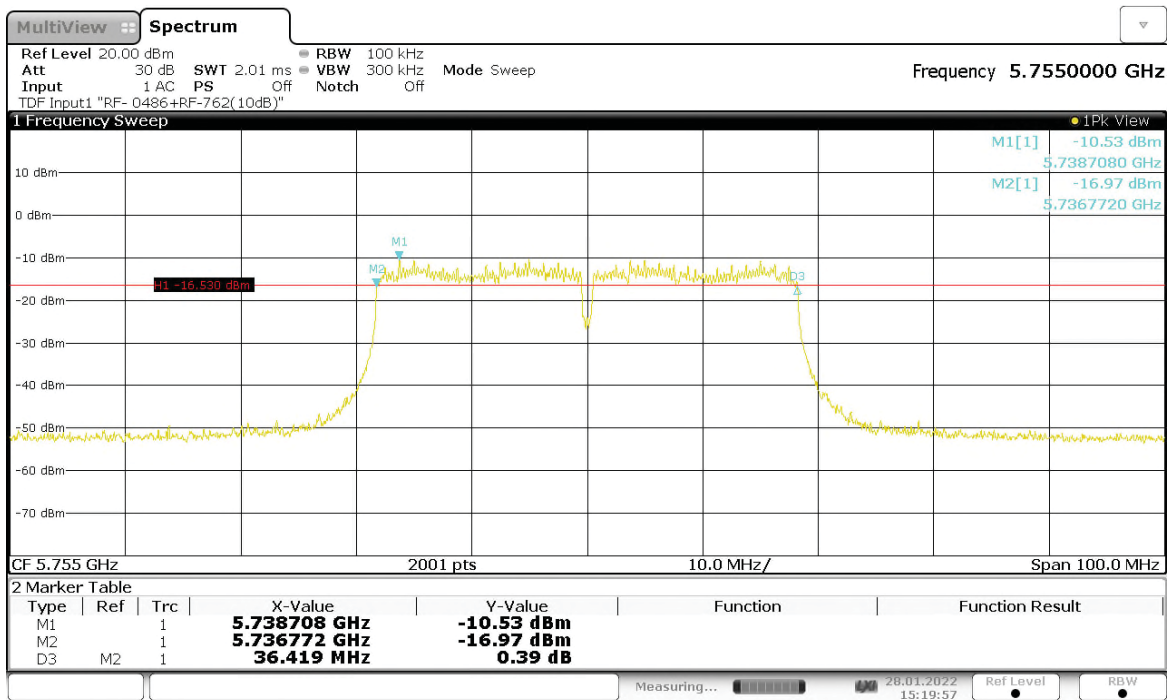

Operating Frequency [MHz]	6dB Bandwidth [MHz]	Limit [MHz]
5755	36.419	>0.5
5795	36.462	>0.5

**Figure 26: 6dB Bandwidth, 802.11n-40, SISO, RF0, 5755MHz**

15:17:13 28.01.2022

**Figure 27: 6dB Bandwidth, 802.11n-40, SISO, RF0, 5795MHz**

15:33:01 28.01.2022

**Table 77: 6dB Bandwidth, 802.11n-40, CDD, RF0**

Operating Frequency [MHz]	6dB Bandwidth [MHz]	Limit [MHz]
5755	36.419	>0.5
5795	36.462	>0.5

**Figure 28: 6dB Bandwidth, 802.11n-40, CDD, RF0, 5755MHz**