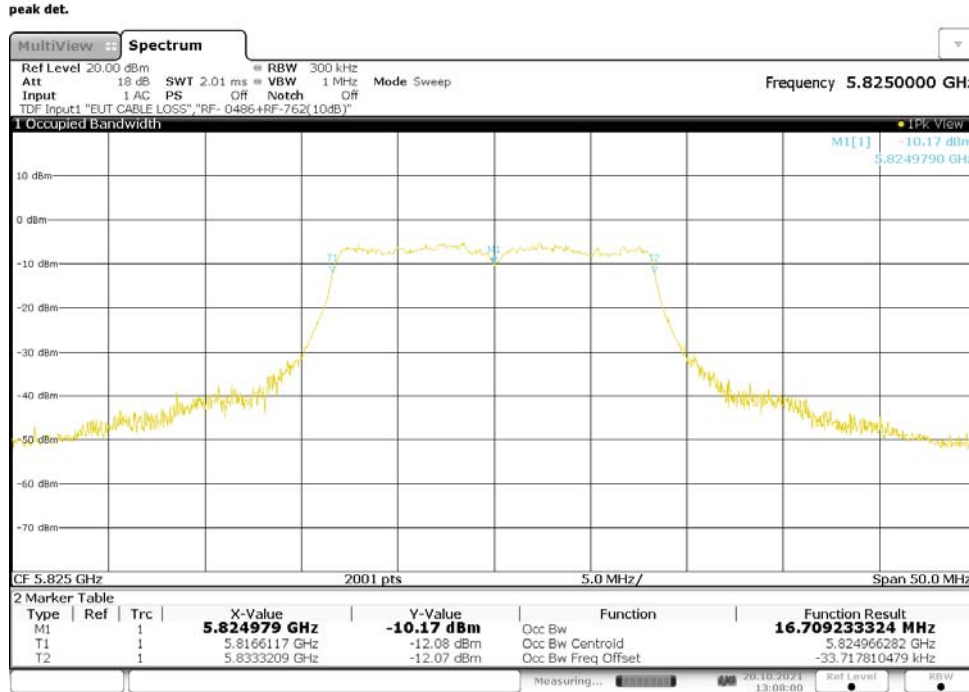

**Figure 47: 99% Bandwidth, 802.11a, CDD, RF0, 5180MHz**

13:21:27 20.10.2021

Figure 48: 99% Bandwidth, 802.11a, CDD, RF0, 5220MHz

13:17:49 20.10.2021

Figure 49: 99% Bandwidth, 802.11a, CDD, RF0, 5240MHz

13:15:55 20.10.2021

**Figure 50: 99% Bandwidth, 802.11a, CDD, RF0, 5745MHz**

13:12:22 20.10.2021

**Figure 51: 99% Bandwidth, 802.11a, CDD, RF0, 5785MHz**

13:10:08 20.10.2021

**Figure 52: 99% Bandwidth, 802.11a, CDD, RF0, 5825MHz**

13:08:00 20.10.2021

**Table 87: 99% Bandwidth, 802.11n-20, SISO, RF0**

Operating Frequency [MHz]	99% Bandwidth [MHz]	Remarks
5180	17.751	
5220	17.739	
5240	17.760	Widest, 17M8D1D
5745	17.745	
5785	17.742	
5825	17.746	Widest, 17M7D1D

**Figure 53: 99% Bandwidth, 802.11n-20, SISO, RF0, 5180MHz**

14:26:14 20.10.2021

**Figure 54: 99% Bandwidth, 802.11n-20, SISO, RF0, 5220MHz**

14:29:28 20.10.2021

**Figure 55: 99% Bandwidth, 802.11n-20, SISO, RF0, 5240MHz**