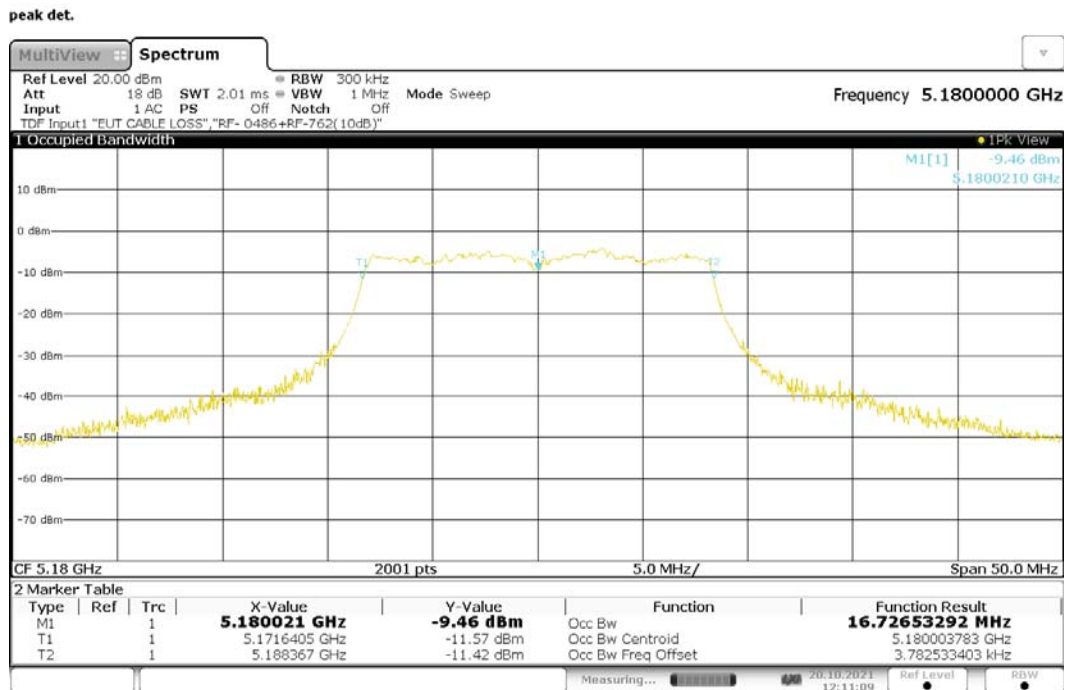

Table 85: 99% Bandwidth, 802.11a, SISO, RF0

Operating Frequency [MHz]	99% Bandwidth [MHz]
5180	16.727
5220	16.713
5240	16.724
5745	16.720
5785	16.725
5825	16.723

Figure 41: 99% Bandwidth, 802.11a, SISO, RF0, 5180MHz

12:11:09 20.10.2021