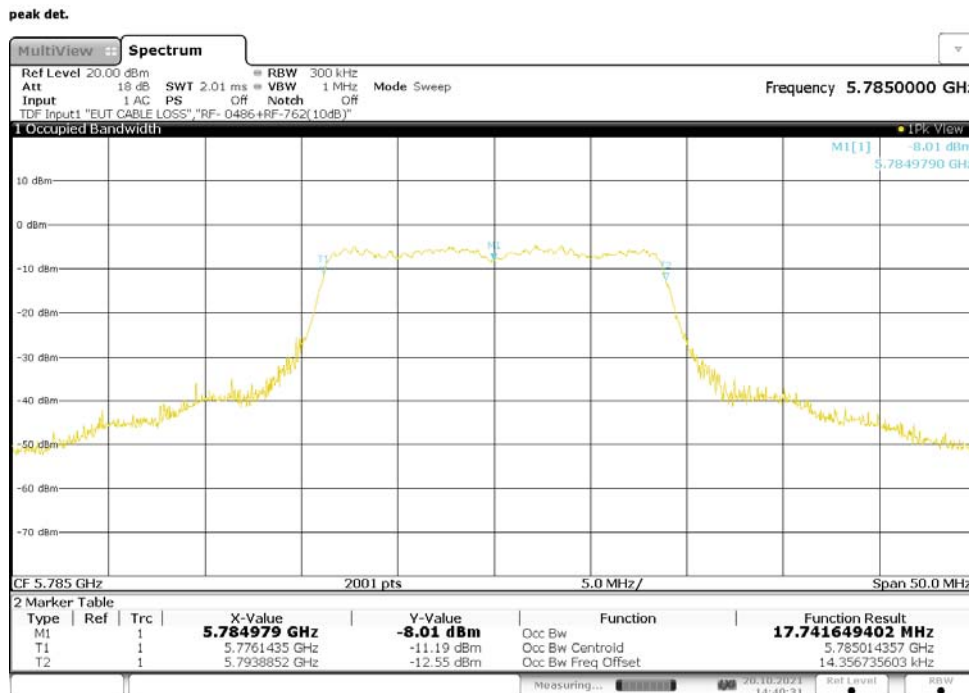

13:08:00 20.10.2021

**Table 87: 99% Bandwidth, 802.11n-20, SISO, RF0**

Operating Frequency [MHz]	99% Bandwidth [MHz]	Remarks
5180	17.751	
5220	17.739	
5240	17.760	Widest, 17M8D1D
5745	17.745	
5785	17.742	
5825	17.746	Widest, 17M7D1D

**Figure 53: 99% Bandwidth, 802.11n-20, SISO, RF0, 5180MHz**

14:26:14 20.10.2021

**Figure 54: 99% Bandwidth, 802.11n-20, SISO, RF0, 5220MHz**

14:29:28 20.10.2021

**Figure 55: 99% Bandwidth, 802.11n-20, SISO, RF0, 5240MHz**

14:35:47 20.10.2021

**Figure 56: 99% Bandwidth, 802.11n-20, SISO, RF0, 5745MHz**

14:37:55 20.10.2021

**Figure 57: 99% Bandwidth, 802.11n-20, SISO, RF0, 5785MHz**

14:40:32 20.10.2021

**Figure 58: 99% Bandwidth, 802.11n-20, SISO, RF0, 5825MHz**