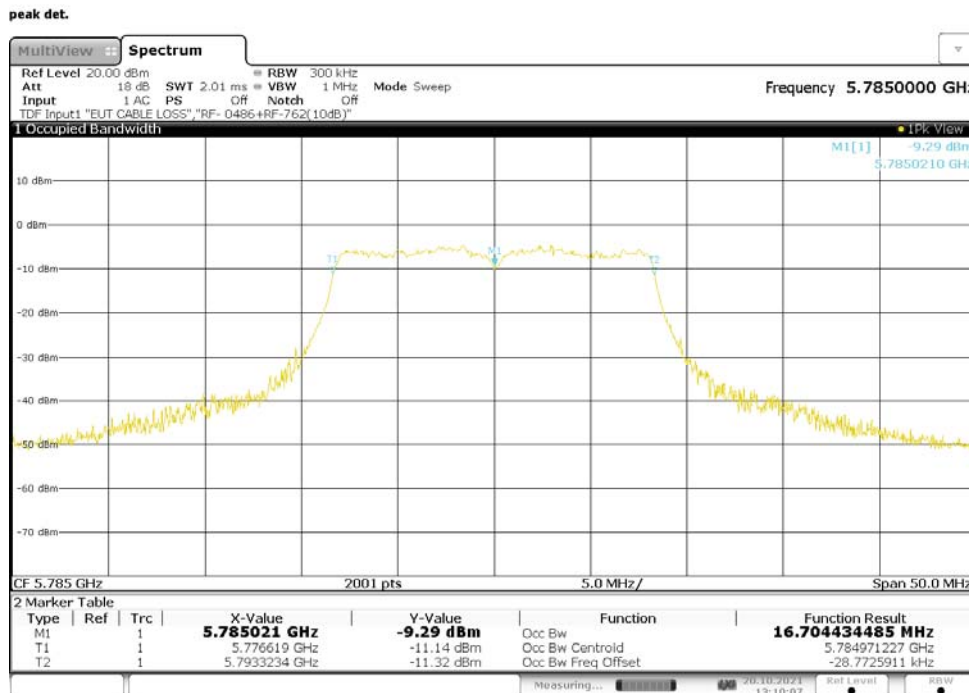

Figure 45: 99% Bandwidth, 802.11a, SISO, RF0, 5785MHz

**Figure 46: 99% Bandwidth, 802.11a, SISO, RF0, 5825MHz**

13:04:58 20.10.2021

**Table 86: 99% Bandwidth, 802.11a, CDD, RF0**

Operating Frequency [MHz]	99% Bandwidth [MHz]
5180	16.734
5220	16.719
5240	16.732
5745	16.718
5785	16.704
5825	16.709

**Figure 47: 99% Bandwidth, 802.11a, CDD, RF0, 5180MHz**

13:21:27 20.10.2021

Figure 48: 99% Bandwidth, 802.11a, CDD, RF0, 5220MHz

13:17:49 20.10.2021

Figure 49: 99% Bandwidth, 802.11a, CDD, RF0, 5240MHz

13:15:55 20.10.2021

**Figure 50: 99% Bandwidth, 802.11a, CDD, RF0, 5745MHz**

13:12:22 20.10.2021

**Figure 51: 99% Bandwidth, 802.11a, CDD, RF0, 5785MHz**

13:10:08 20.10.2021

**Figure 52: 99% Bandwidth, 802.11a, CDD, RF0, 5825MHz**