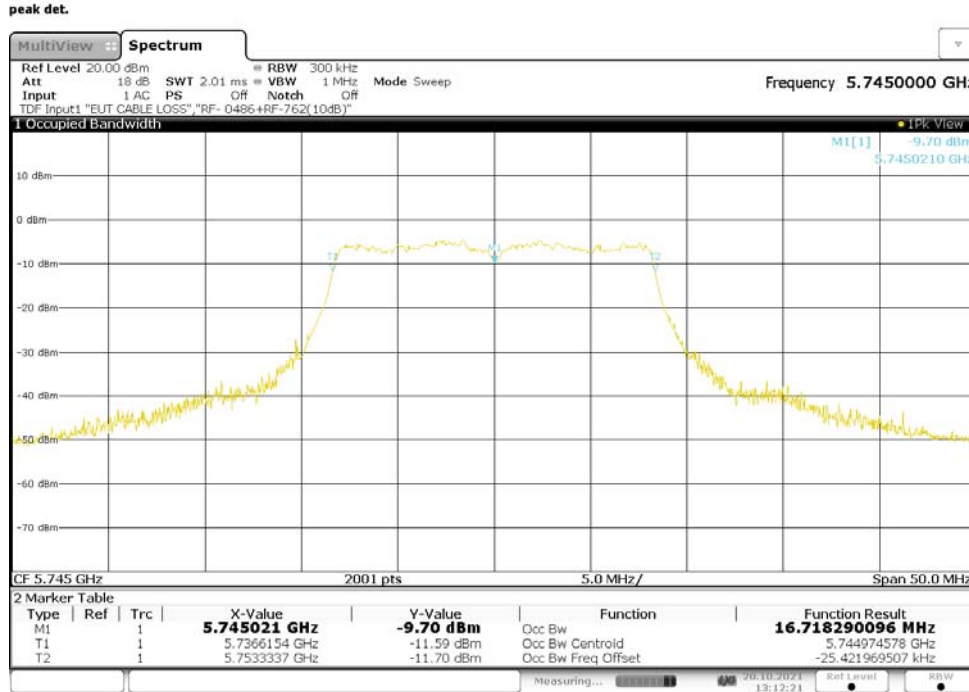

Figure 45: 99% Bandwidth, 802.11a, SISO, RF0, 5785MHz

**Figure 46: 99% Bandwidth, 802.11a, SISO, RF0, 5825MHz**

13:04:58 20.10.2021

**Table 86: 99% Bandwidth, 802.11a, CDD, RF0**

Operating Frequency [MHz]	99% Bandwidth [MHz]
5180	16.734
5220	16.719
5240	16.732
5745	16.718
5785	16.704
5825	16.709

**Figure 47: 99% Bandwidth, 802.11a, CDD, RF0, 5180MHz**

13:21:27 20.10.2021

Figure 48: 99% Bandwidth, 802.11a, CDD, RF0, 5220MHz

13:17:49 20.10.2021

Figure 49: 99% Bandwidth, 802.11a, CDD, RF0, 5240MHz

13:15:55 20.10.2021

**Figure 50: 99% Bandwidth, 802.11a, CDD, RF0, 5745MHz**

13:12:22 20.10.2021

**Figure 51: 99% Bandwidth, 802.11a, CDD, RF0, 5785MHz**

13:10:08 20.10.2021

**Figure 52: 99% Bandwidth, 802.11a, CDD, RF0, 5825MHz**