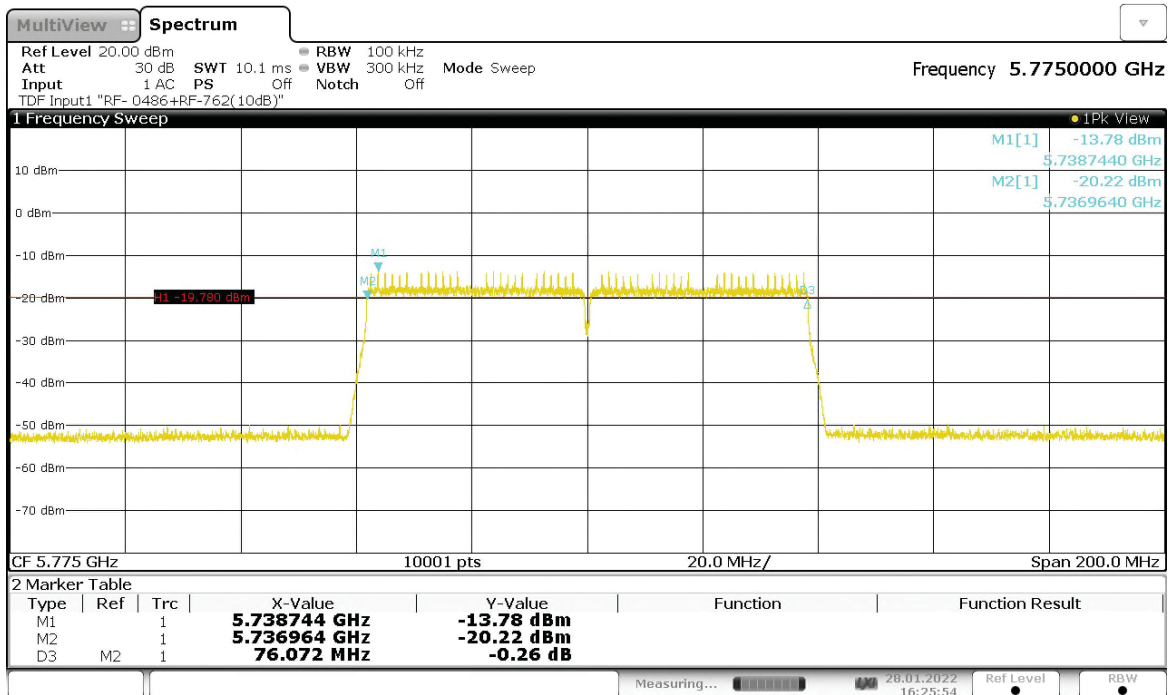

Operating Frequency [MHz]	6dB Bandwidth [MHz]	Limit [MHz]
5775	76.392	>0.5

**Figure 38: 6dB Bandwidth, 802.11ac-80, SISO, RF0, 5775MHz**

16:33:36 28.01.2022

**Table 83: 6dB Bandwidth, 802.11ac-80, CDD, RF0**

Operating Frequency [MHz]	6dB Bandwidth [MHz]	Limit [MHz]
5775	76.392	>0.5

**Figure 39: 6dB Bandwidth, 802.11ac-80, CDD, RF0, 5775MHz**

16:29:23 28.01.2022

**Table 84: 6dB Bandwidth, 802.11ac-80, MIMO, RF0**

Operating Frequency [MHz]	6dB Bandwidth [MHz]	Limit [MHz]
5775	76.072	>0.5

**Figure 40: 6dB Bandwidth, 802.11ac-80, MIMO, RF0, 5775MHz**

16:25:54 28.01.2022

### 5.2.4 99% Bandwidth

**RESULT:**

**PERFORMED**

Date of testing: 2021-10-20

Ambient temperature: 22°C

Relative humidity: 53%

Atmospheric pressure: 1003hPa

Test procedure: