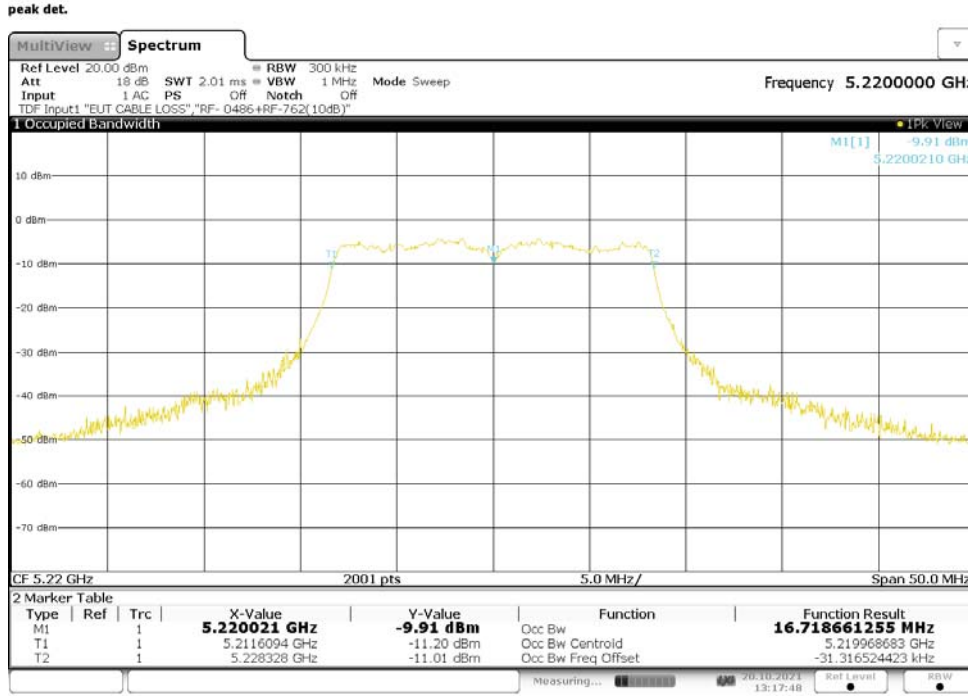

12:11:09 20.10.2021

Figure 42: 99% Bandwidth, 802.11a, SISO, RF0, 5220MHz

12:08:28 20.10.2021

Figure 43: 99% Bandwidth, 802.11a, SISO, RF0, 5240MHz

12:55:49 20.10.2021

Figure 44: 99% Bandwidth, 802.11a, SISO, RF0, 5745MHz

Figure 45: 99% Bandwidth, 802.11a, SISO, RF0, 5785MHz

**Figure 46: 99% Bandwidth, 802.11a, SISO, RF0, 5825MHz**

13:04:58 20.10.2021

**Table 86: 99% Bandwidth, 802.11a, CDD, RF0**

Operating Frequency [MHz]	99% Bandwidth [MHz]
5180	16.734
5220	16.719
5240	16.732
5745	16.718
5785	16.704
5825	16.709

**Figure 47: 99% Bandwidth, 802.11a, CDD, RF0, 5180MHz**

13:21:27 20.10.2021

Figure 48: 99% Bandwidth, 802.11a, CDD, RF0, 5220MHz

13:17:49 20.10.2021

Figure 49: 99% Bandwidth, 802.11a, CDD, RF0, 5240MHz

13:15:55 20.10.2021

**Figure 50: 99% Bandwidth, 802.11a, CDD, RF0, 5745MHz**

13:12:22 20.10.2021

**Figure 51: 99% Bandwidth, 802.11a, CDD, RF0, 5785MHz**

13:10:08 20.10.2021

**Figure 52: 99% Bandwidth, 802.11a, CDD, RF0, 5825MHz**