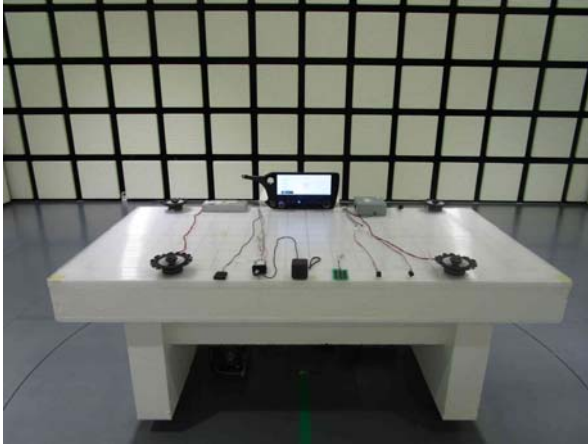

Hi type (14 inch Display)

Digital

Below 1 GHz