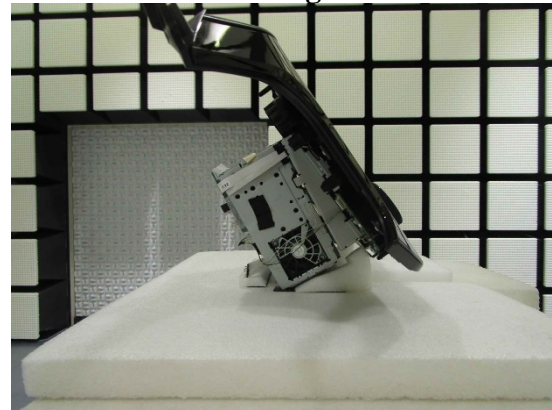

30 deg.

UL Japan, Inc.

Shonan EMC Lab.

1-22-3 Megumigaoka, Hiratsuka-shi, Kanagawa-ken, 259-1220 JAPAN

Telephone: +81 463 50 6400

Facsimile: +81 463 50 6401