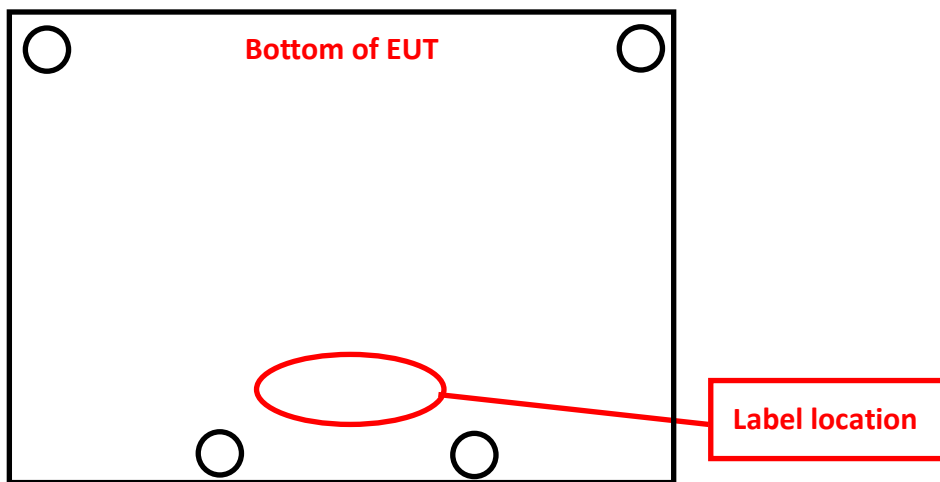

Trailer Camera

Model: PT-230-COMN-CU

FCC ID:ACJ932A-PT230

IC:216A-PT230

The label will be permanently affixed and readily visible.