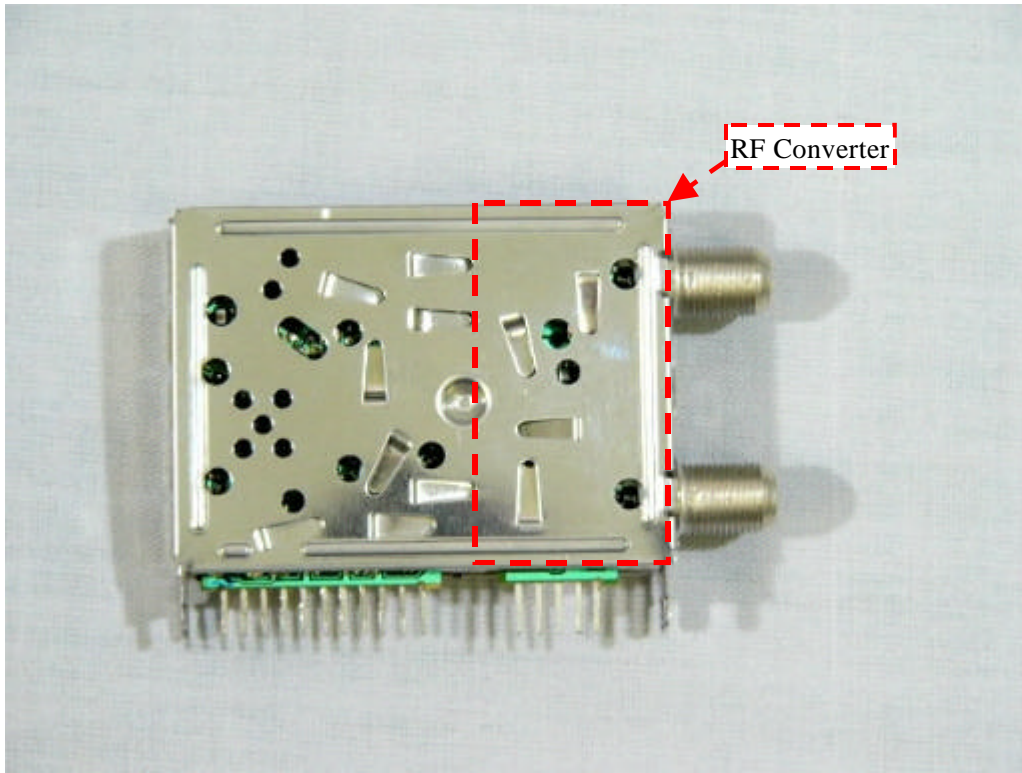

Tuner (ENG56D01G1: Top view)

Tuner (ENG56D01G1: Top view)

EXHIBIT # : \_\_\_\_\_  
FCC ID : ACJ927139AH  
OUR REF. : MKES02-F013  
MODEL NO. : PV-V4523  
Sheet 2 of 6 Sheets

Tuner (ENG56D01G1: Bottom View)

Tuner (ENG56D01G1: Bottom View)

EXHIBIT # : \_\_\_\_\_  
FCC ID : ACJ927139AH  
OUR REF. : MKES02-F013  
MODEL NO. : PV-V4523

Sheet 3 of 6 Sheets

Tuner (TMZH2-005: Top view)

Tuner (TMZH2-005: Top view)

EXHIBIT # : \_\_\_\_\_  
FCC ID : ACJ927139AH  
OUR REF. : MKES02-F013  
MODEL NO. : PV-V4523  
Sheet 4 of 6 Sheets

Tuner (TMZH2-005: Bottom View)

Tuner (TMZH2-005: Bottom View)

Tuner (115-V-H015AK: Top view)

Tuner (115-V-H015AK: Top view)

EXHIBIT # : \_\_\_\_\_  
FCC ID : ACJ927139AH  
OUR REF. : MKES02-F013  
MODEL NO. : PV-V4523  
Sheet 6 of 6 Sheets

Tuner (115-V-H015AK: Bottom View)

Tuner (115-V-H015AK: Bottom View)