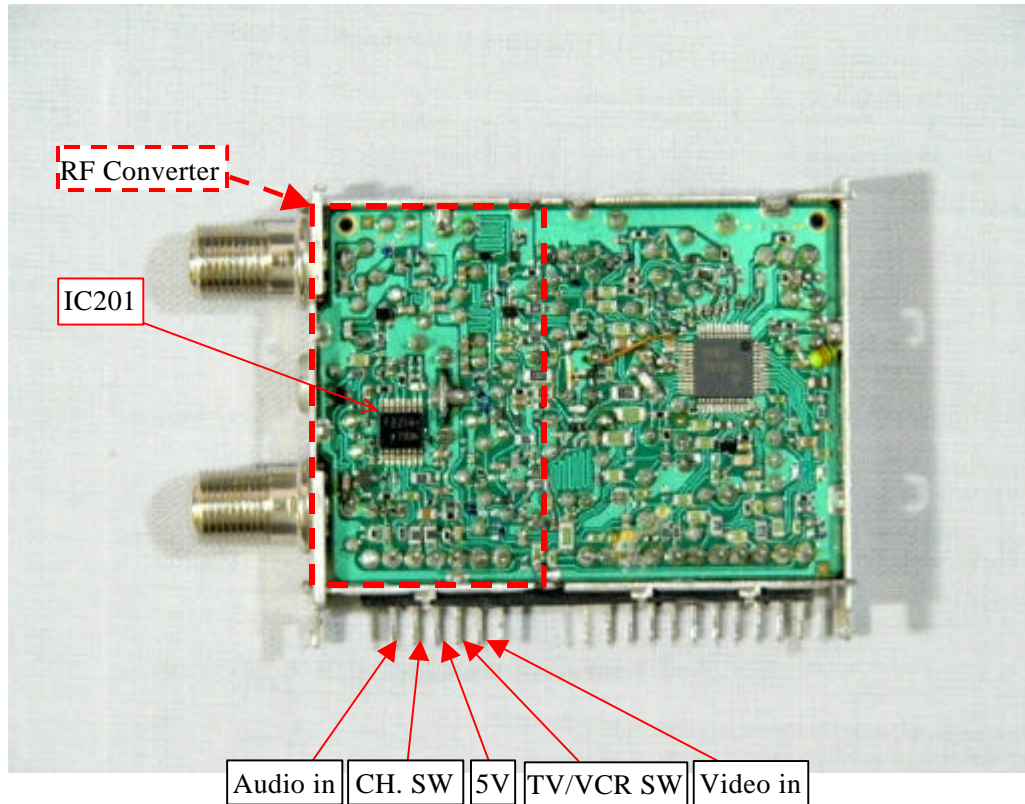

Tuner (ENG56D01G1: Top view)

Tuner (ENG56D01G1: Top view)

EXHIBIT # : \_\_\_\_\_  
FCC ID : ACJ927139AH  
OUR REF. : MKES02-F013  
MODEL NO. : PV-V4523  
Sheet 2 of 6 Sheets

Tuner (ENG56D01G1: Bottom View)

Tuner (ENG56D01G1: Bottom View)

EXHIBIT # : \_\_\_\_\_  
FCC ID : ACJ927139AH  
OUR REF. : MKES02-F013  
MODEL NO. : PV-V4523

Sheet 3 of 6 Sheets

Tuner (TMZH2-005: Top view)

Tuner (TMZH2-005: Top view)

EXHIBIT # : \_\_\_\_\_  
FCC ID : ACJ927139AH  
OUR REF. : MKES02-F013  
MODEL NO. : PV-V4523  
Sheet 4 of 6 Sheets

Tuner (TMZH2-005: Bottom View)

Tuner (TMZH2-005: Bottom View)

Tuner (115-V-H015AK: Top view)

Tuner (115-V-H015AK: Top view)

EXHIBIT # : \_\_\_\_\_  
FCC ID : ACJ927139AH  
OUR REF. : MKES02-F013  
MODEL NO. : PV-V4523  
Sheet 6 of 6 Sheets

Tuner (115-V-H015AK: Bottom View)

Tuner (115-V-H015AK: Bottom View)