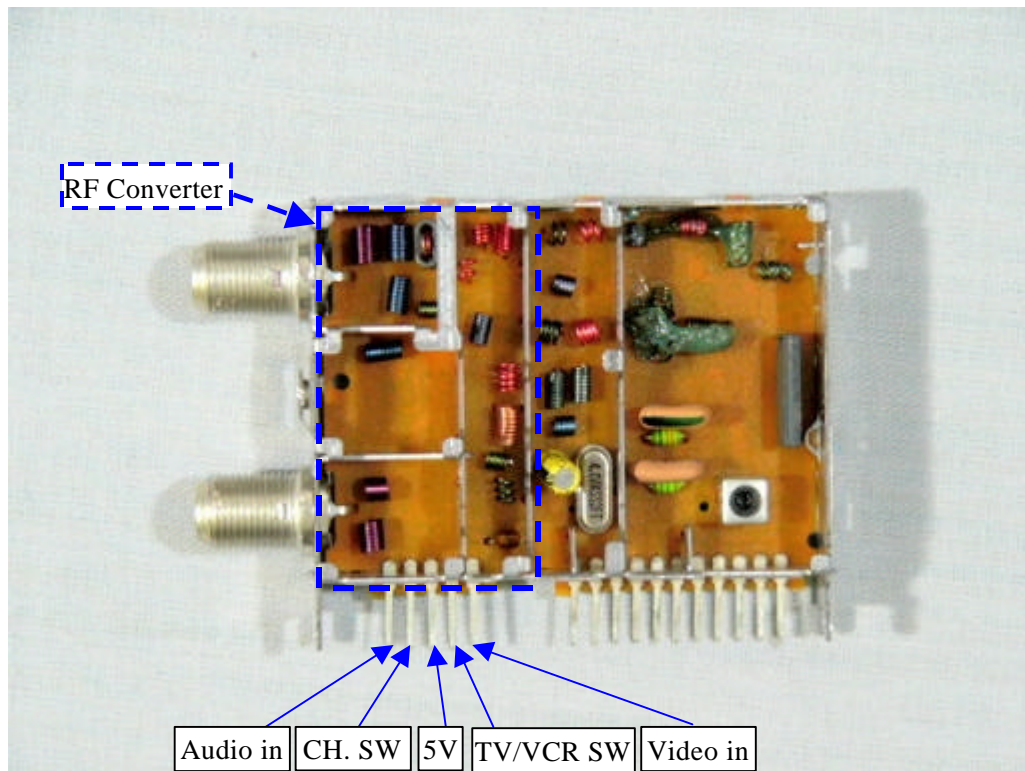

Tuner (ENG56D01G1: Top view)

Tuner (ENG56D01G1: Top view)

EXHIBIT # : \_\_\_\_\_  
FCC ID : ACJ927139AH  
OUR REF. : MKES02-F013  
MODEL NO. : PV-V4523  
Sheet 2 of 6 Sheets

Tuner (ENG56D01G1: Bottom View)

Tuner (ENG56D01G1: Bottom View)

EXHIBIT # : \_\_\_\_\_  
FCC ID : ACJ927139AH  
OUR REF. : MKES02-F013  
MODEL NO. : PV-V4523

Sheet 3 of 6 Sheets

Tuner (TMZH2-005: Top view)

Tuner (TMZH2-005: Top view)

EXHIBIT # : \_\_\_\_\_  
FCC ID : ACJ927139AH  
OUR REF. : MKES02-F013  
MODEL NO. : PV-V4523  
Sheet 4 of 6 Sheets

Tuner (TMZH2-005: Bottom View)

Tuner (TMZH2-005: Bottom View)

Tuner (115-V-H015AK: Top view)

Tuner (115-V-H015AK: Top view)

EXHIBIT # : \_\_\_\_\_  
FCC ID : ACJ927139AH  
OUR REF. : MKES02-F013  
MODEL NO. : PV-V4523  
Sheet 6 of 6 Sheets

Tuner (115-V-H015AK: Bottom View)

Tuner (115-V-H015AK: Bottom View)