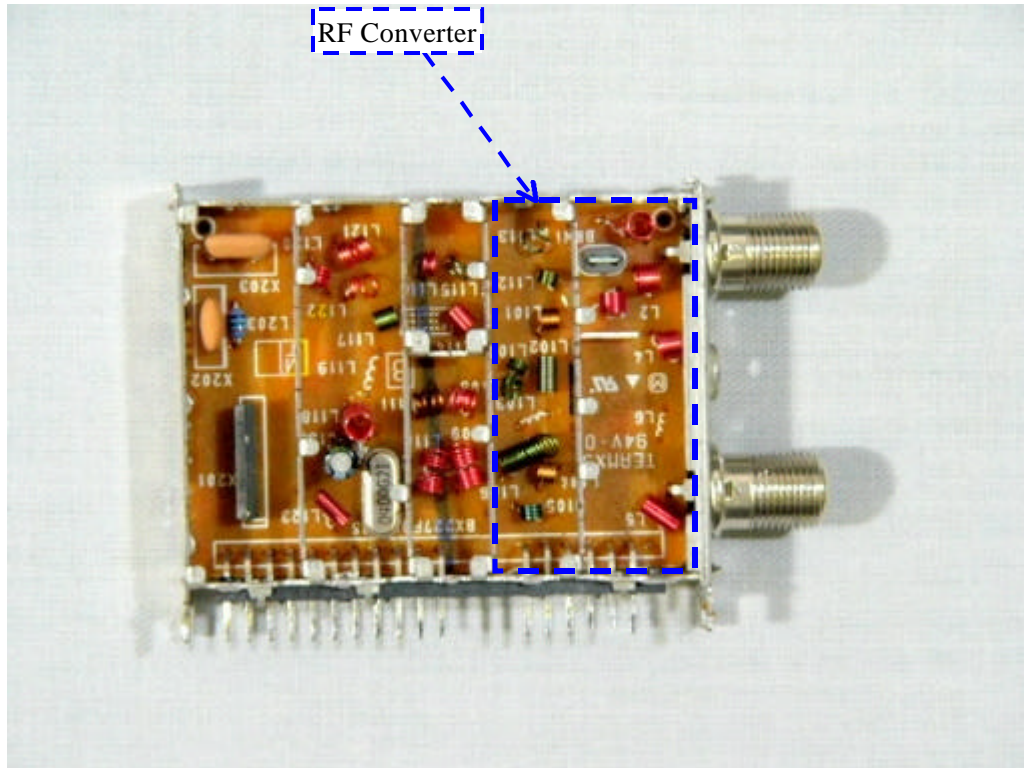

Tuner (ENG56D01G1: Top view)

Tuner (ENG56D01G1: Top view)

EXHIBIT # : \_\_\_\_\_  
FCC ID : ACJ927139AH  
OUR REF. : MKES02-F013  
MODEL NO. : PV-V4523  
Sheet 2 of 6 Sheets

Tuner (ENG56D01G1: Bottom View)

Tuner (ENG56D01G1: Bottom View)

EXHIBIT # : \_\_\_\_\_  
FCC ID : ACJ927139AH  
OUR REF. : MKES02-F013  
MODEL NO. : PV-V4523

Sheet 3 of 6 Sheets

Tuner (TMZH2-005: Top view)

Tuner (TMZH2-005: Top view)

EXHIBIT # : \_\_\_\_\_  
FCC ID : ACJ927139AH  
OUR REF. : MKES02-F013  
MODEL NO. : PV-V4523  
Sheet 4 of 6 Sheets

Tuner (TMZH2-005: Bottom View)

Tuner (TMZH2-005: Bottom View)

Tuner (115-V-H015AK: Top view)

Tuner (115-V-H015AK: Top view)

EXHIBIT # : \_\_\_\_\_  
FCC ID : ACJ927139AH  
OUR REF. : MKES02-F013  
MODEL NO. : PV-V4523  
Sheet 6 of 6 Sheets

Tuner (115-V-H015AK: Bottom View)

Tuner (115-V-H015AK: Bottom View)