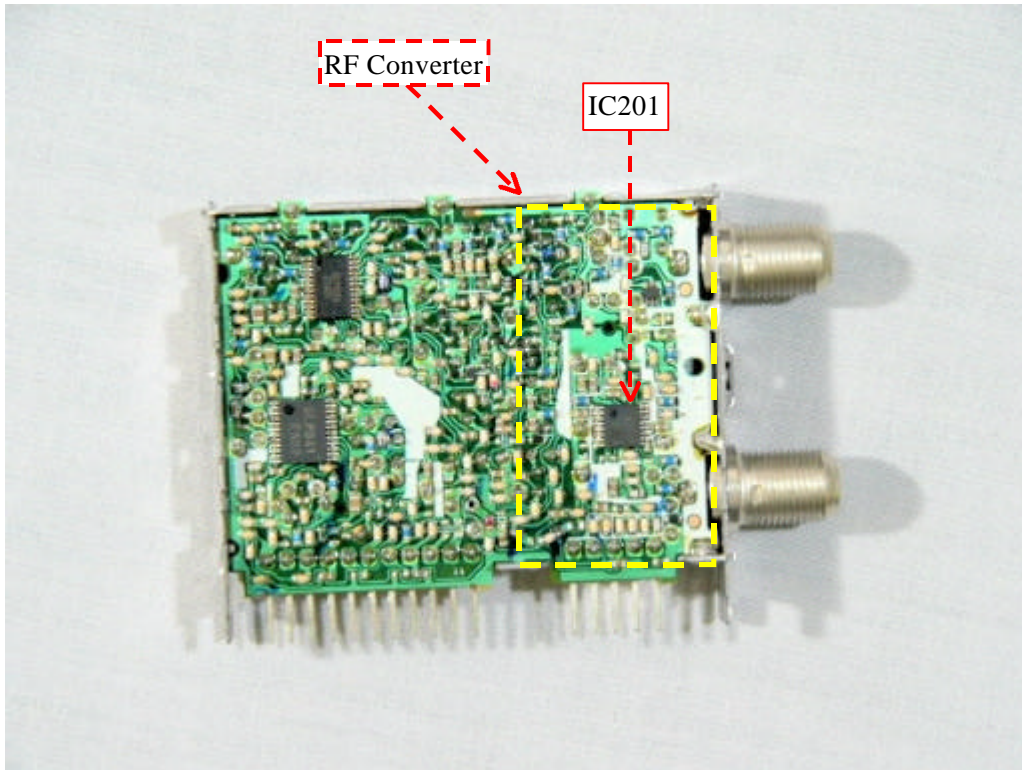

Tuner (ENG56D01G1: Top view)

Tuner (ENG56D01G1: Top view)

EXHIBIT # : \_\_\_\_\_  
FCC ID : ACJ927139AH  
OUR REF. : MKES02-F013  
MODEL NO. : PV-V4523  
Sheet 2 of 6 Sheets

Tuner (ENG56D01G1: Bottom View)

Tuner (ENG56D01G1: Bottom View)

EXHIBIT # : \_\_\_\_\_  
FCC ID : ACJ927139AH  
OUR REF. : MKES02-F013  
MODEL NO. : PV-V4523

Sheet 3 of 6 Sheets

Tuner (TMZH2-005: Top view)

Tuner (TMZH2-005: Top view)

EXHIBIT # : \_\_\_\_\_  
FCC ID : ACJ927139AH  
OUR REF. : MKES02-F013  
MODEL NO. : PV-V4523  
Sheet 4 of 6 Sheets

Tuner (TMZH2-005: Bottom View)

Tuner (TMZH2-005: Bottom View)

Tuner (115-V-H015AK: Top view)

Tuner (115-V-H015AK: Top view)

EXHIBIT # : \_\_\_\_\_  
FCC ID : ACJ927139AH  
OUR REF. : MKES02-F013  
MODEL NO. : PV-V4523  
Sheet 6 of 6 Sheets

Tuner (115-V-H015AK: Bottom View)

Tuner (115-V-H015AK: Bottom View)