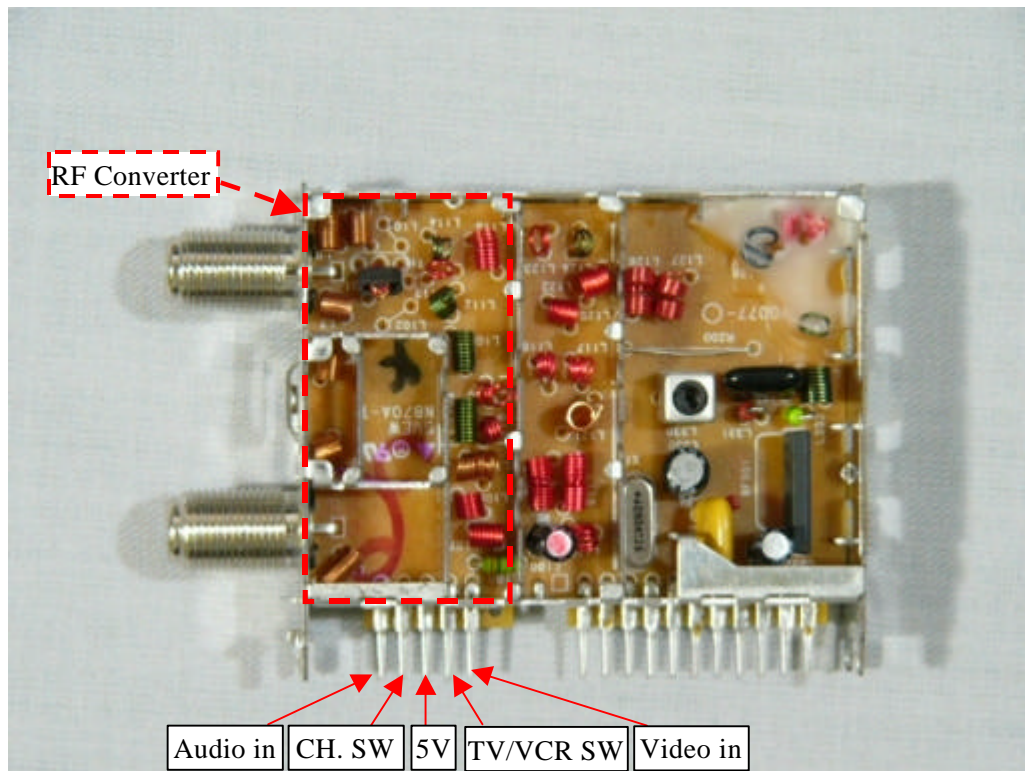

Tuner (ENG56D01G1: Top view)

Tuner (ENG56D01G1: Top view)

EXHIBIT # : \_\_\_\_\_  
FCC ID : ACJ927139AH  
OUR REF. : MKES02-F013  
MODEL NO. : PV-V4523  
Sheet 2 of 6 Sheets

Tuner (ENG56D01G1: Bottom View)

Tuner (ENG56D01G1: Bottom View)

EXHIBIT # : \_\_\_\_\_  
FCC ID : ACJ927139AH  
OUR REF. : MKES02-F013  
MODEL NO. : PV-V4523

Sheet 3 of 6 Sheets

Tuner (TMZH2-005: Top view)

Tuner (TMZH2-005: Top view)

EXHIBIT # : \_\_\_\_\_  
FCC ID : ACJ927139AH  
OUR REF. : MKES02-F013  
MODEL NO. : PV-V4523  
Sheet 4 of 6 Sheets

Tuner (TMZH2-005: Bottom View)

Tuner (TMZH2-005: Bottom View)

Tuner (115-V-H015AK: Top view)

Tuner (115-V-H015AK: Top view)

EXHIBIT # : \_\_\_\_\_  
FCC ID : ACJ927139AH  
OUR REF. : MKES02-F013  
MODEL NO. : PV-V4523  
Sheet 6 of 6 Sheets

Tuner (115-V-H015AK: Bottom View)

Tuner (115-V-H015AK: Bottom View)