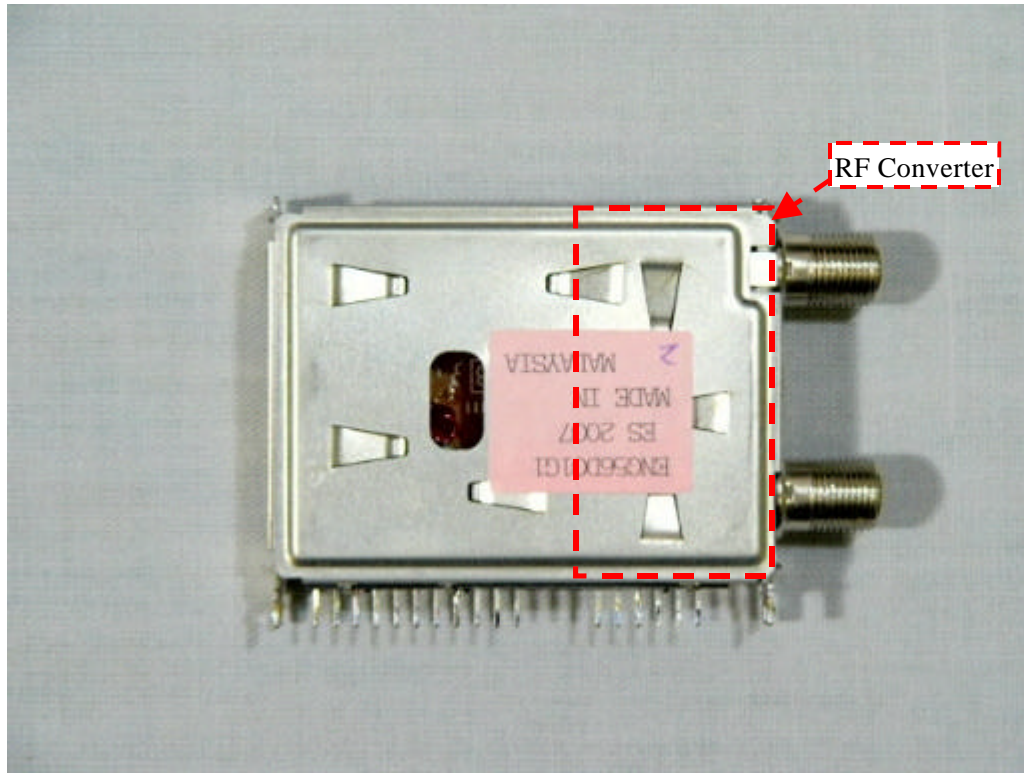

Tuner (ENG56D01G1: Top view)

Tuner (ENG56D01G1: Top view)

EXHIBIT # : \_\_\_\_\_  
FCC ID : ACJ927139AH  
OUR REF. : MKES02-F013  
MODEL NO. : PV-V4523  
Sheet 2 of 6 Sheets

Tuner (ENG56D01G1: Bottom View)

Tuner (ENG56D01G1: Bottom View)

EXHIBIT # : \_\_\_\_\_  
FCC ID : ACJ927139AH  
OUR REF. : MKES02-F013  
MODEL NO. : PV-V4523

Sheet 3 of 6 Sheets

Tuner (TMZH2-005: Top view)

Tuner (TMZH2-005: Top view)

EXHIBIT # : \_\_\_\_\_  
FCC ID : ACJ927139AH  
OUR REF. : MKES02-F013  
MODEL NO. : PV-V4523  
Sheet 4 of 6 Sheets

Tuner (TMZH2-005: Bottom View)

Tuner (TMZH2-005: Bottom View)

Tuner (115-V-H015AK: Top view)

Tuner (115-V-H015AK: Top view)

EXHIBIT # : \_\_\_\_\_  
FCC ID : ACJ927139AH  
OUR REF. : MKES02-F013  
MODEL NO. : PV-V4523  
Sheet 6 of 6 Sheets

Tuner (115-V-H015AK: Bottom View)

Tuner (115-V-H015AK: Bottom View)