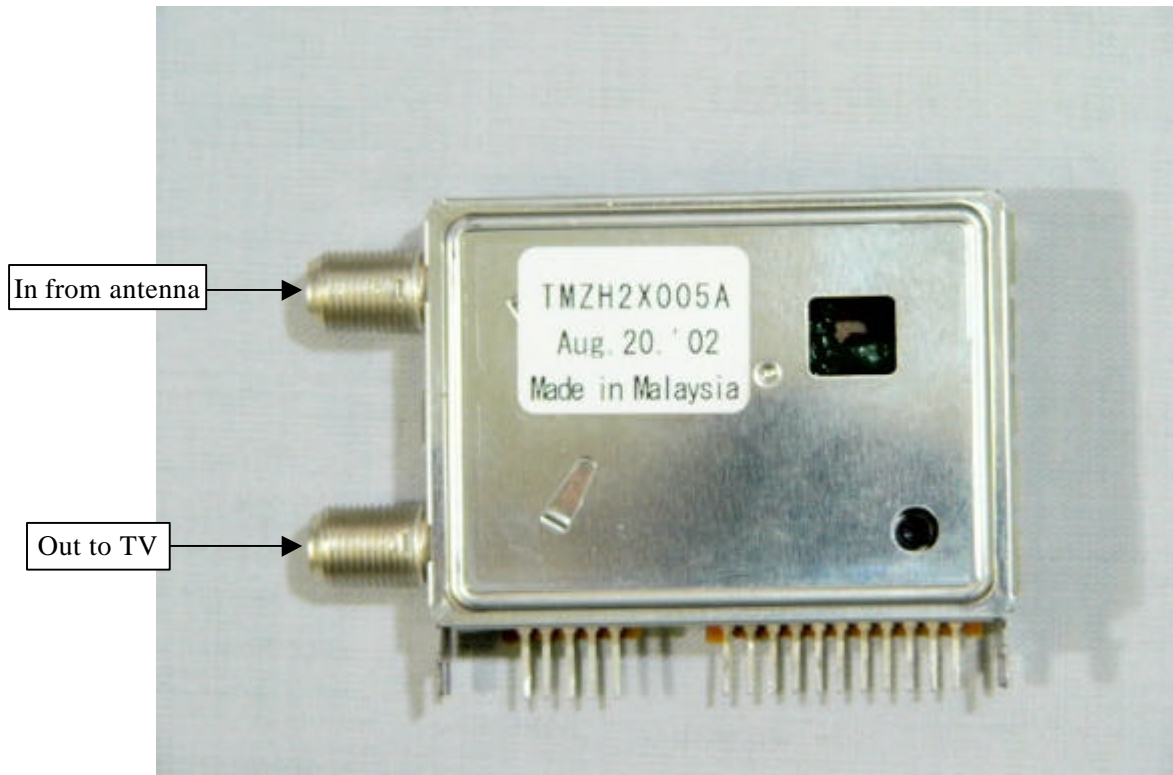

Tuner (ENG56D01G1: Top view)

Tuner (ENG56D01G1: Top view)

EXHIBIT # : \_\_\_\_\_  
FCC ID : ACJ927139AH  
OUR REF. : MKES02-F013  
MODEL NO. : PV-V4523  
Sheet 2 of 6 Sheets

Tuner (ENG56D01G1: Bottom View)

Tuner (ENG56D01G1: Bottom View)

EXHIBIT # : \_\_\_\_\_  
FCC ID : ACJ927139AH  
OUR REF. : MKES02-F013  
MODEL NO. : PV-V4523

Sheet 3 of 6 Sheets

Tuner (TMZH2-005: Top view)

Tuner (TMZH2-005: Top view)

EXHIBIT # : \_\_\_\_\_  
FCC ID : ACJ927139AH  
OUR REF. : MKES02-F013  
MODEL NO. : PV-V4523  
Sheet 4 of 6 Sheets

Tuner (TMZH2-005: Bottom View)

Tuner (TMZH2-005: Bottom View)

Tuner (115-V-H015AK: Top view)

Tuner (115-V-H015AK: Top view)

EXHIBIT # : \_\_\_\_\_  
FCC ID : ACJ927139AH  
OUR REF. : MKES02-F013  
MODEL NO. : PV-V4523  
Sheet 6 of 6 Sheets

Tuner (115-V-H015AK: Bottom View)

Tuner (115-V-H015AK: Bottom View)