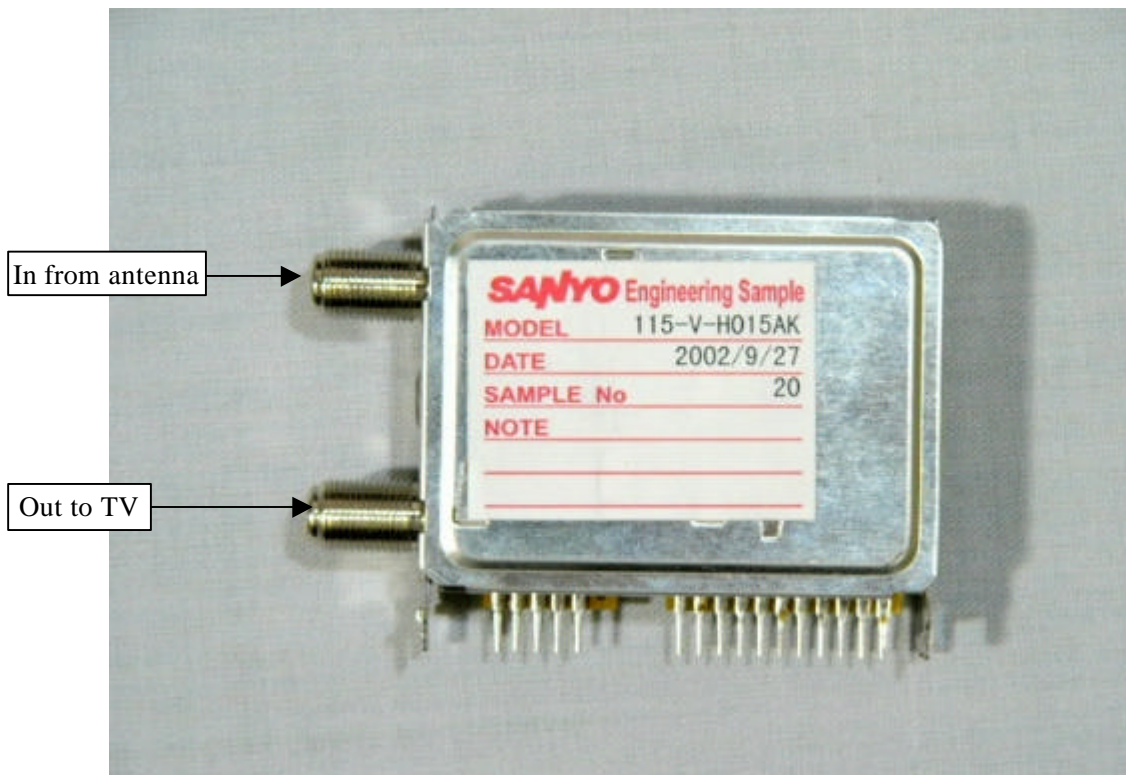

Tuner (ENG56D01G1: Top view)

Tuner (ENG56D01G1: Top view)

EXHIBIT # : \_\_\_\_\_  
FCC ID : ACJ927139AH  
OUR REF. : MKES02-F013  
MODEL NO. : PV-V4523  
Sheet 2 of 6 Sheets

Tuner (ENG56D01G1: Bottom View)

Tuner (ENG56D01G1: Bottom View)

EXHIBIT # : \_\_\_\_\_  
FCC ID : ACJ927139AH  
OUR REF. : MKES02-F013  
MODEL NO. : PV-V4523

Sheet 3 of 6 Sheets

Tuner (TMZH2-005: Top view)

Tuner (TMZH2-005: Top view)

EXHIBIT # : \_\_\_\_\_  
FCC ID : ACJ927139AH  
OUR REF. : MKES02-F013  
MODEL NO. : PV-V4523  
Sheet 4 of 6 Sheets

Tuner (TMZH2-005: Bottom View)

Tuner (TMZH2-005: Bottom View)

Tuner (115-V-H015AK: Top view)

Tuner (115-V-H015AK: Top view)

EXHIBIT # : \_\_\_\_\_  
FCC ID : ACJ927139AH  
OUR REF. : MKES02-F013  
MODEL NO. : PV-V4523  
Sheet 6 of 6 Sheets