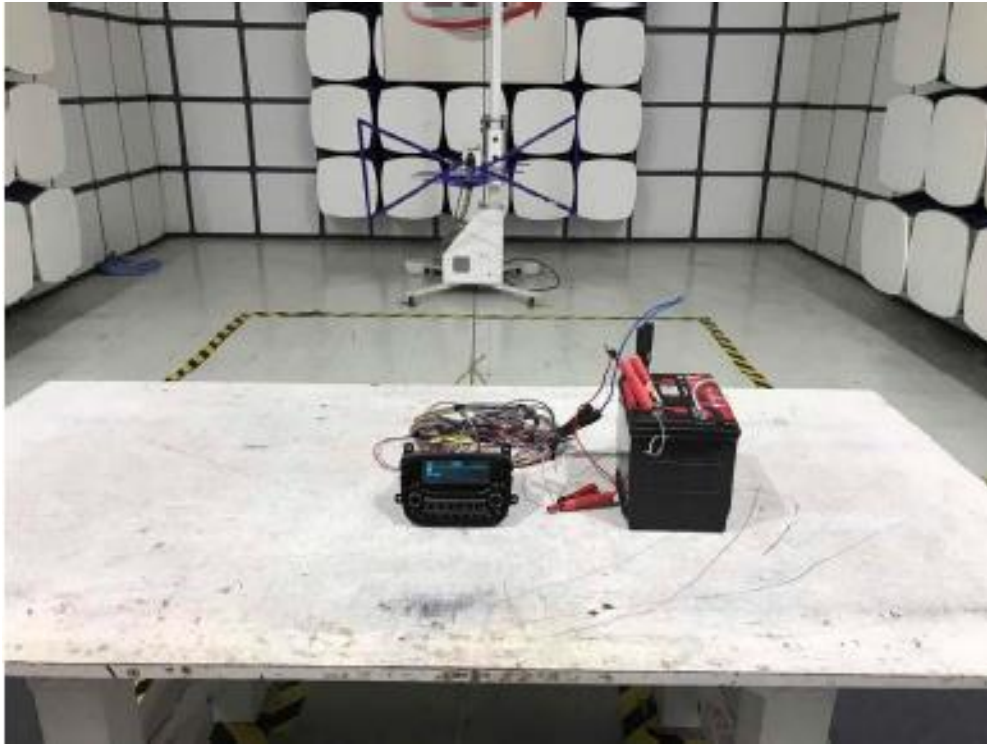

Test setup photo for FCC ID: ACJ-TI114VA

30MHz-1GHz

Above 1GHz