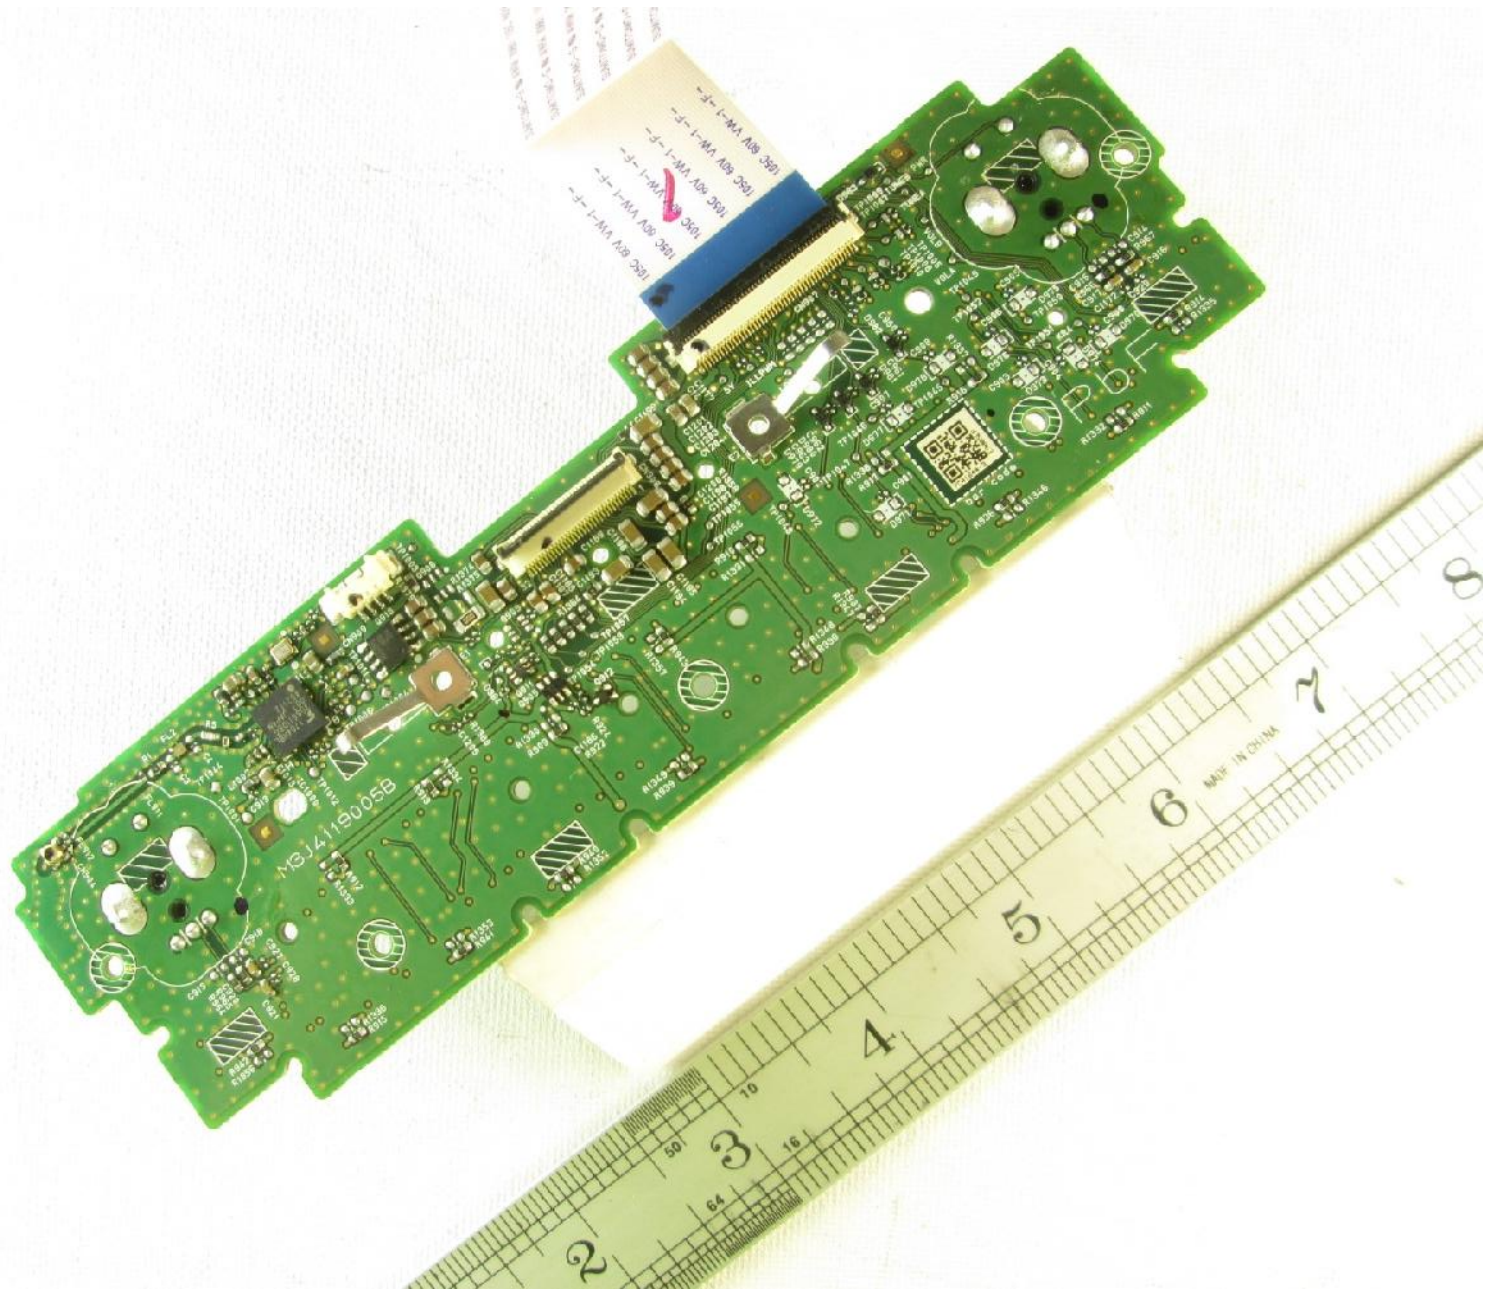

2005

077 913901 02

A 2005

Microcontroller
Capacitor
Resistor
Diode
Inductor
Crystal
Battery Connector
Antenna

PCB components and markings including:
- Microcontroller
- Capacitors
- Resistors
- Diodes
- Inductors
- Crystal
- Battery Connector
- Antenna
- Various surface-mount components

OPKTH-HYX-A-30
MCJ4119005B

ABCDEFGHI

ENTER/TUNE

INCH 1

MADE IN CHINA