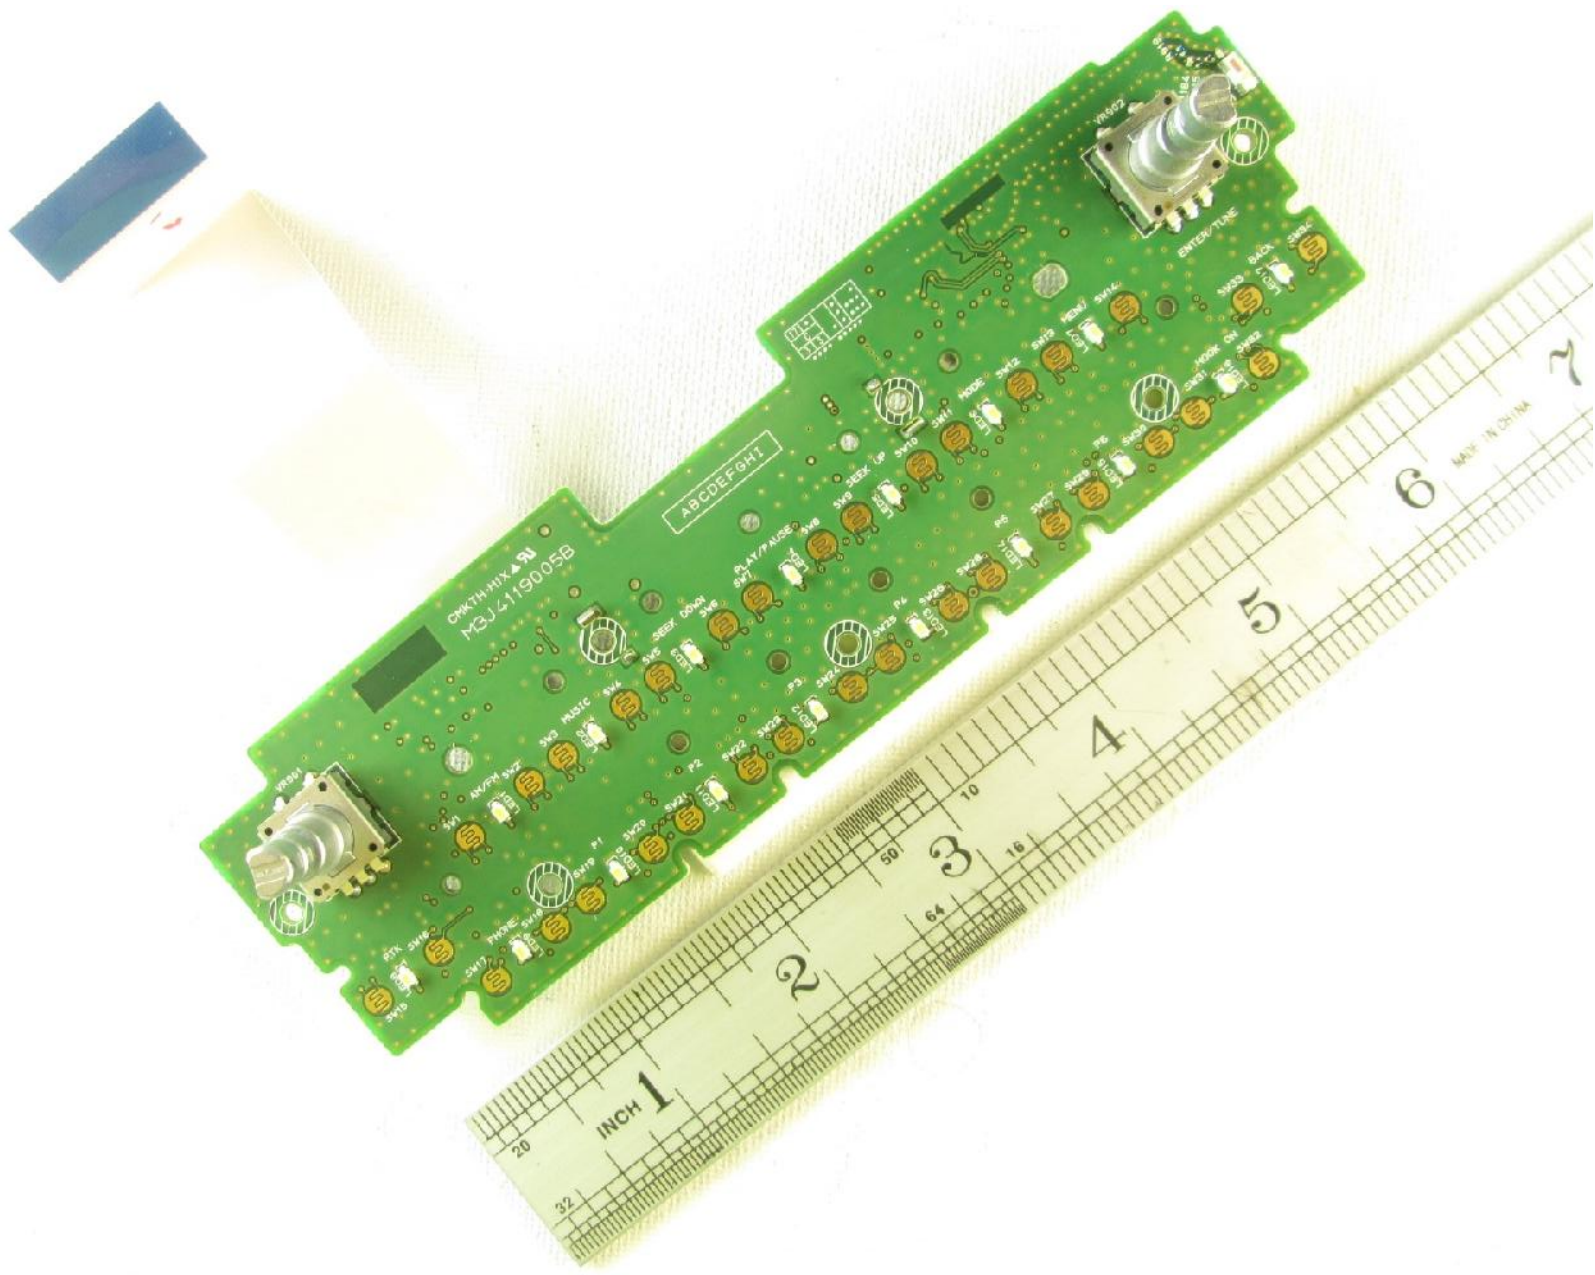

2005

077 913901 02

A 2005

Microcontroller
Capacitor
Resistor
Diode
Inductor
Crystal
Battery Connector
Antenna

PCB components and markings including:
- Microcontroller
- Capacitors
- Resistors
- Diodes
- Inductors
- Crystal
- Battery Connector
- Antenna
- Various surface-mount components

OPKTH-HYX-A-30
MCJ4119005B

ABCDEFGHI

ENTER/TUNE

INCH 1

MADE IN CHINA