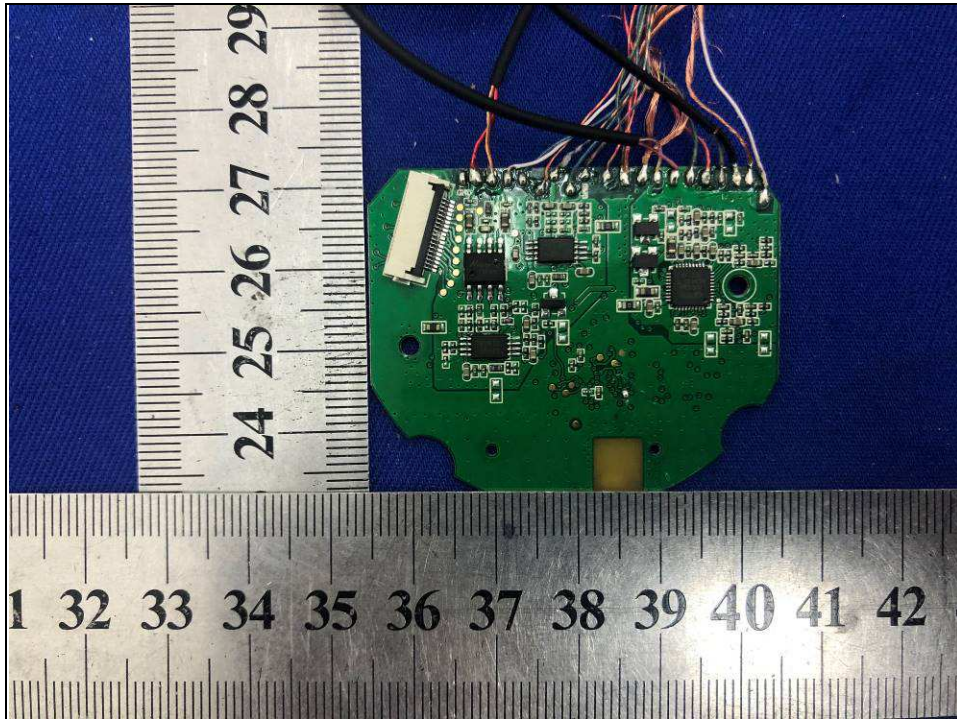

**BUREAU
VERITAS**

Reference No.: 191128N001

EPHOTOGRAPHS OF THE EUT

**BUREAU
VERITAS**

Reference No.: 191128N001

BUREAU
VERITAS

Reference No.: 191128N001

BUREAU
VERITAS

Reference No.: 191128N001

**BUREAU
VERITAS**

Reference No.: 191128N001

BUREAU
VERITAS

Reference No.: 191128N001

**BUREAU
VERITAS**

Reference No.: 191128N001