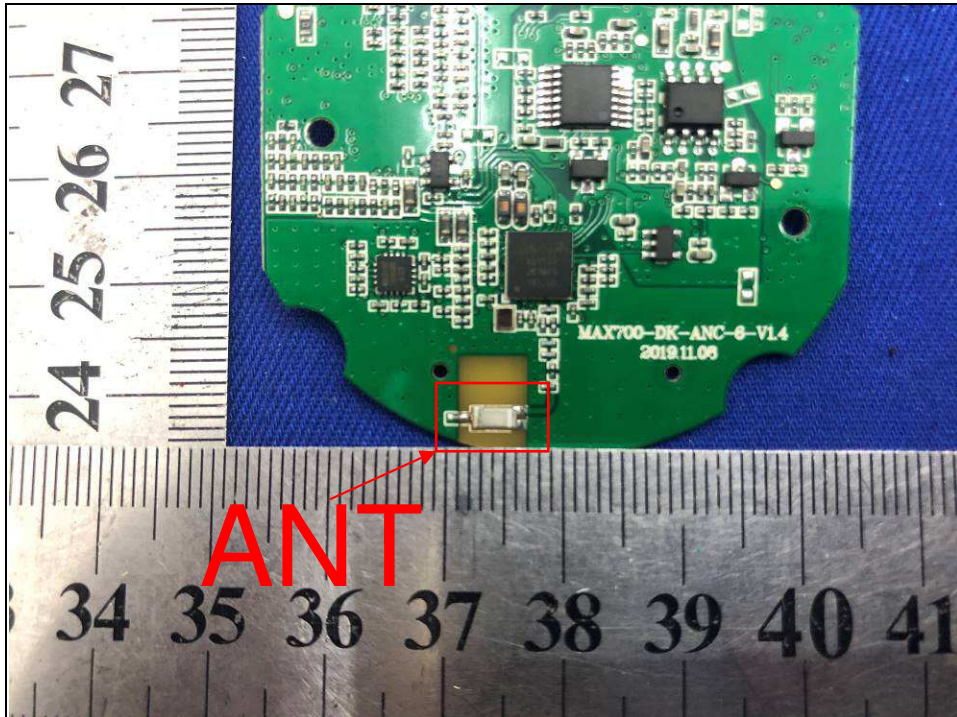

**BUREAU
VERITAS**

Reference No.: 191128N001

EPHOTOGRAPHS OF THE EUT

**BUREAU
VERITAS**

Reference No.: 191128N001

BUREAU
VERITAS

Reference No.: 191128N001

BUREAU
VERITAS

Reference No.: 191128N001

**BUREAU
VERITAS**

Reference No.: 191128N001

BUREAU
VERITAS

Reference No.: 191128N001

**BUREAU
VERITAS**

Reference No.: 191128N001