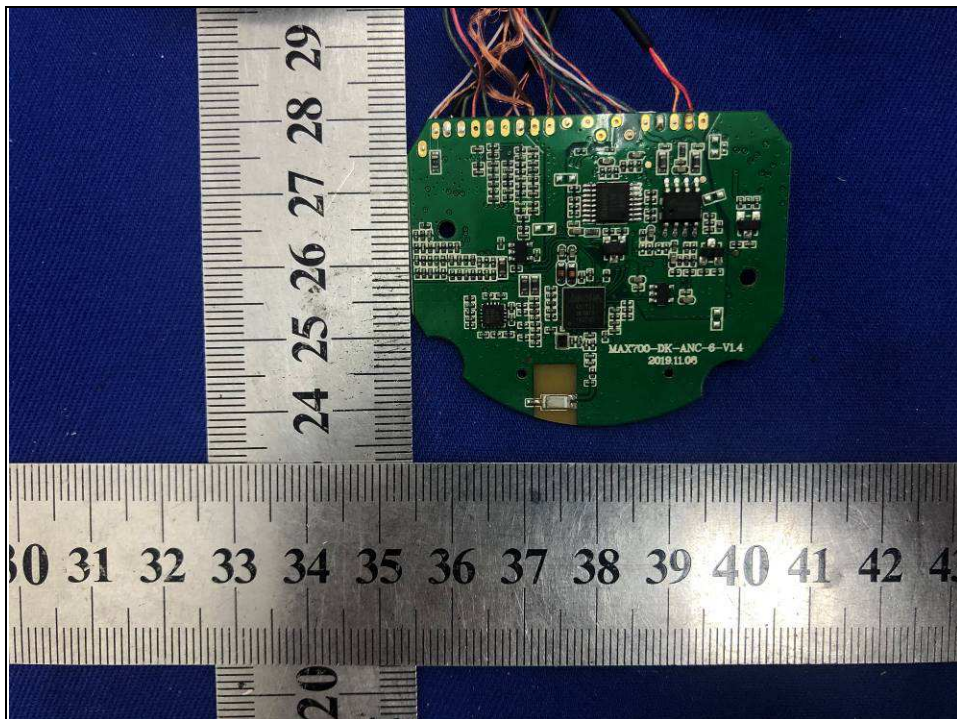

**BUREAU
VERITAS**

Reference No.: 191128N001

EPHOTOGRAPHS OF THE EUT

**BUREAU
VERITAS**

Reference No.: 191128N001

BUREAU
VERITAS

Reference No.: 191128N001

BUREAU
VERITAS

Reference No.: 191128N001

**BUREAU
VERITAS**

Reference No.: 191128N001

BUREAU
VERITAS

Reference No.: 191128N001

**BUREAU
VERITAS**

Reference No.: 191128N001