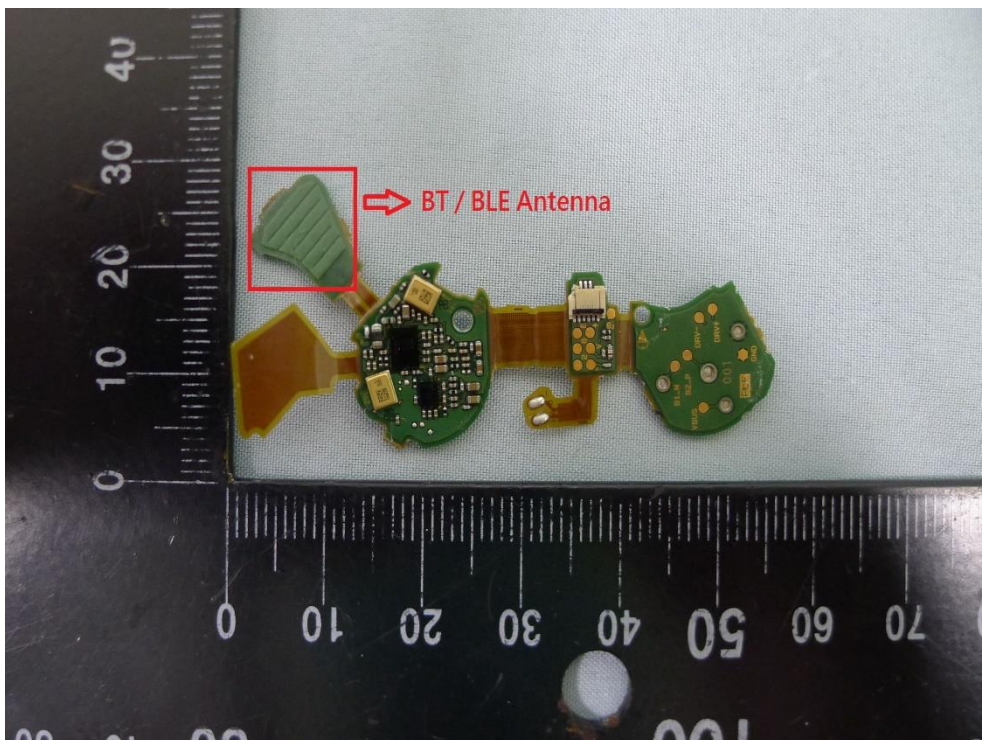

**Product: Digital Wireless
Stereo Earphones**

Brand Name: Technics

Model Number: EAH-AZ60M2

Internal Photograph

(1) EUT Photo (Left Ear)

(2) EUT Photo (Left Ear)

(3) EUT Photo (Left Ear)

(4) EUT Photo (Left Ear)

(5) EUT Photo (Left Ear)

(6) EUT Photo (Left Ear)

(7) EUT Photo (Right Ear)

(8) EUT Photo (Right Ear)

(9) EUT Photo (Right Ear)

(10) EUT Photo (Right Ear)

(11) EUT Photo (Right Ear)

(12) EUT Photo (Right Ear)