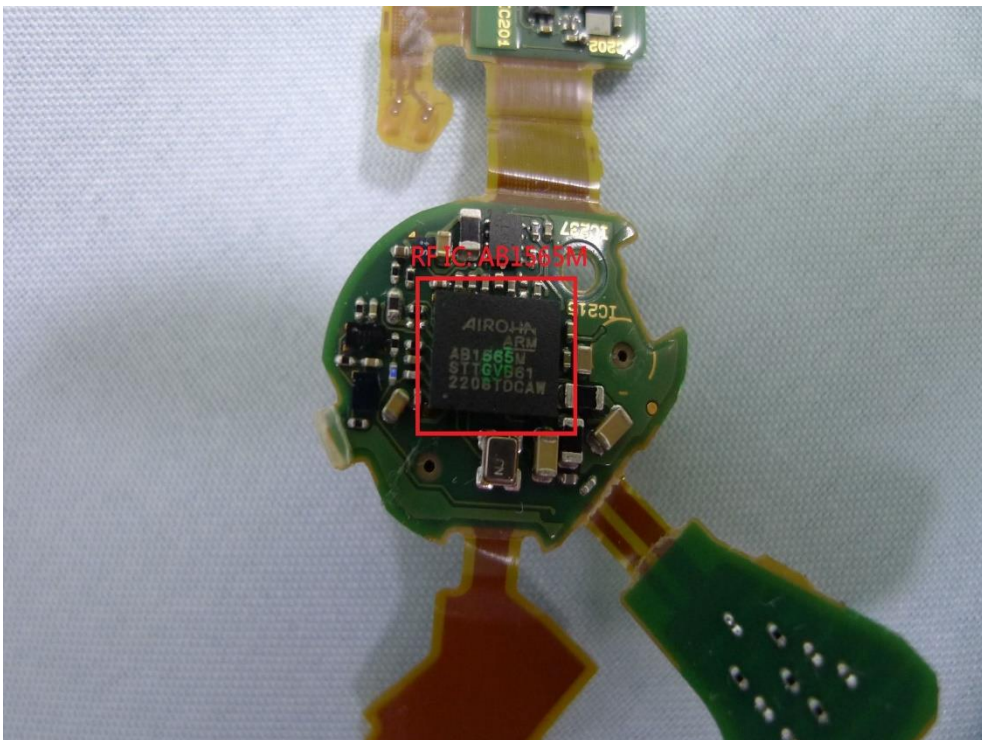

**Product: Digital Wireless
Stereo Earphones**

Brand Name: Technics

Model Number: EAH-AZ60M2

Internal Photograph

(1) EUT Photo (Left Ear)

(2) EUT Photo (Left Ear)

(3) EUT Photo (Left Ear)

(4) EUT Photo (Left Ear)

(5) EUT Photo (Left Ear)

(6) EUT Photo (Left Ear)

(7) EUT Photo (Right Ear)

(8) EUT Photo (Right Ear)

(9) EUT Photo (Right Ear)

(10) EUT Photo (Right Ear)

(11) EUT Photo (Right Ear)

(12) EUT Photo (Right Ear)