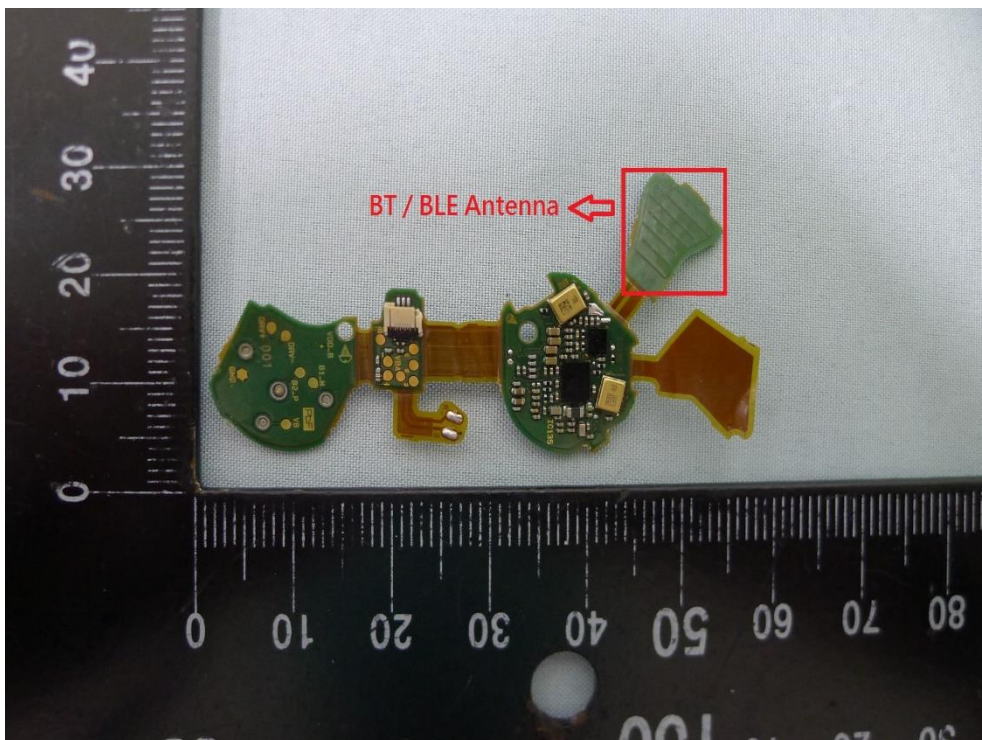

**Product: Digital Wireless
Stereo Earphones**

Brand Name: Technics

Model Number: EAH-AZ60M2

Internal Photograph

(1) EUT Photo (Left Ear)

(2) EUT Photo (Left Ear)

(3) EUT Photo (Left Ear)

(4) EUT Photo (Left Ear)

(5) EUT Photo (Left Ear)

(6) EUT Photo (Left Ear)

(7) EUT Photo (Right Ear)

(8) EUT Photo (Right Ear)

(9) EUT Photo (Right Ear)

(10) EUT Photo (Right Ear)

(11) EUT Photo (Right Ear)

(12) EUT Photo (Right Ear)

(13) EUT Photo (charging case)

(14) EUT Photo (charging case)

(15) EUT Photo (charging case)

(16) EUT Photo (charging case)

(17) EUT Photo (charging case)

(18) EUT Photo (charging case)

(19) EUT Photo (charging case)