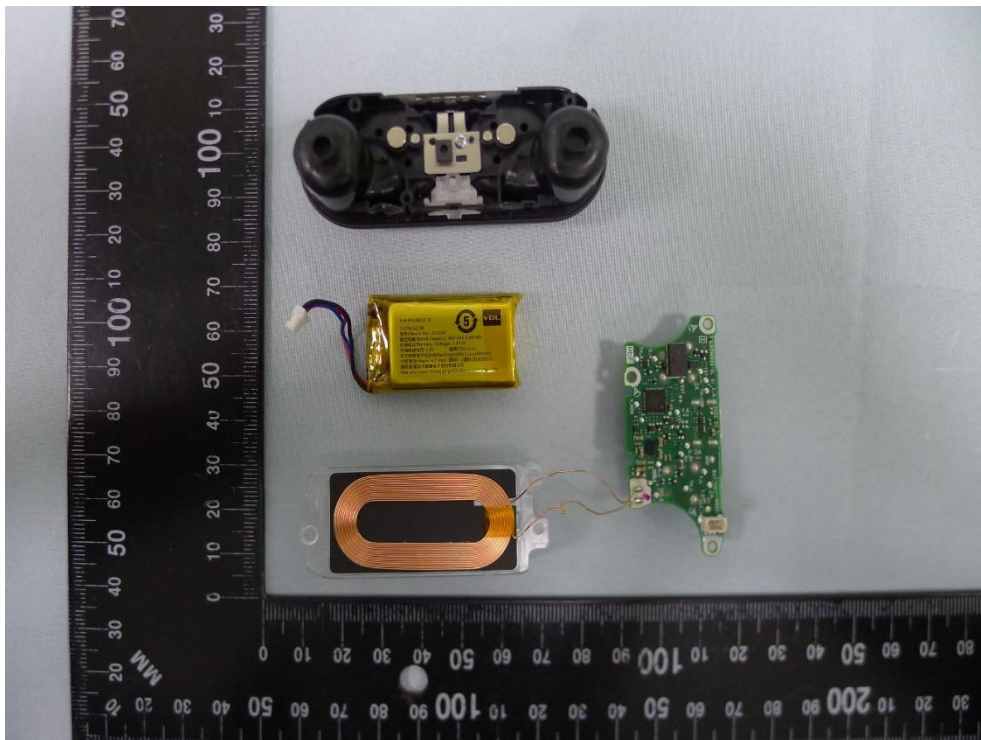

**Product: Digital Wireless
Stereo Earphones**

Brand Name: Technics

Model Number: EAH-AZ60M2

Internal Photograph

(1) EUT Photo (Left Ear)

(2) EUT Photo (Left Ear)

(3) EUT Photo (Left Ear)

(4) EUT Photo (Left Ear)

(5) EUT Photo (Left Ear)

(6) EUT Photo (Left Ear)

(7) EUT Photo (Right Ear)

(8) EUT Photo (Right Ear)

(9) EUT Photo (Right Ear)

(10) EUT Photo (Right Ear)

(11) EUT Photo (Right Ear)

(12) EUT Photo (Right Ear)

(13) EUT Photo (charging case)

(14) EUT Photo (charging case)

(15) EUT Photo (charging case)

(16) EUT Photo (charging case)

(17) EUT Photo (charging case)

(18) EUT Photo (charging case)

(19) EUT Photo (charging case)