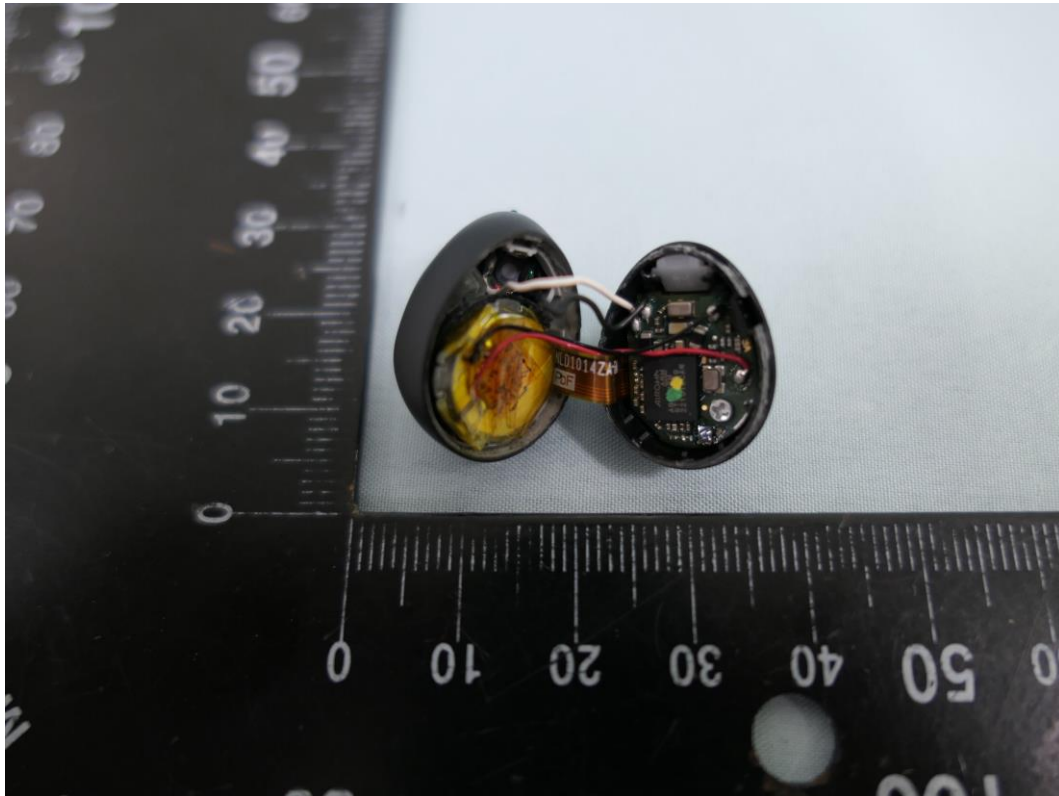

**Product: Digital Wireless
Stereo Earphones**

Brand Name: Technics

Model Number: EAH-AZ40M2

Internal Photograph

(1) EUT Photo_Left Ear

(2) EUT Photo_Left Ear

(3) EUT Photo_Left Ear

(4) EUT Photo_Left Ear

(5) EUT Photo_Left Ear

(6) EUT Photo_Left Ear

(7) EUT Photo_Left Ear

(8) EUT Photo_Left Ear

(9) EUT Photo_Left Ear

(10) EUT Photo_Left Ear

(11) EUT Photo_Right Ear

(12) EUT Photo_Right Ear

(13) EUT Photo_Right Ear

(14) EUT Photo_Right Ear

(15) EUT Photo_Right Ear

(16) EUT Photo_Right Ear

(17) EUT Photo_Right Ear

(18) EUT Photo_Right Ear

(19) EUT Photo_Right Ear

(20) EUT Photo_Right Ear