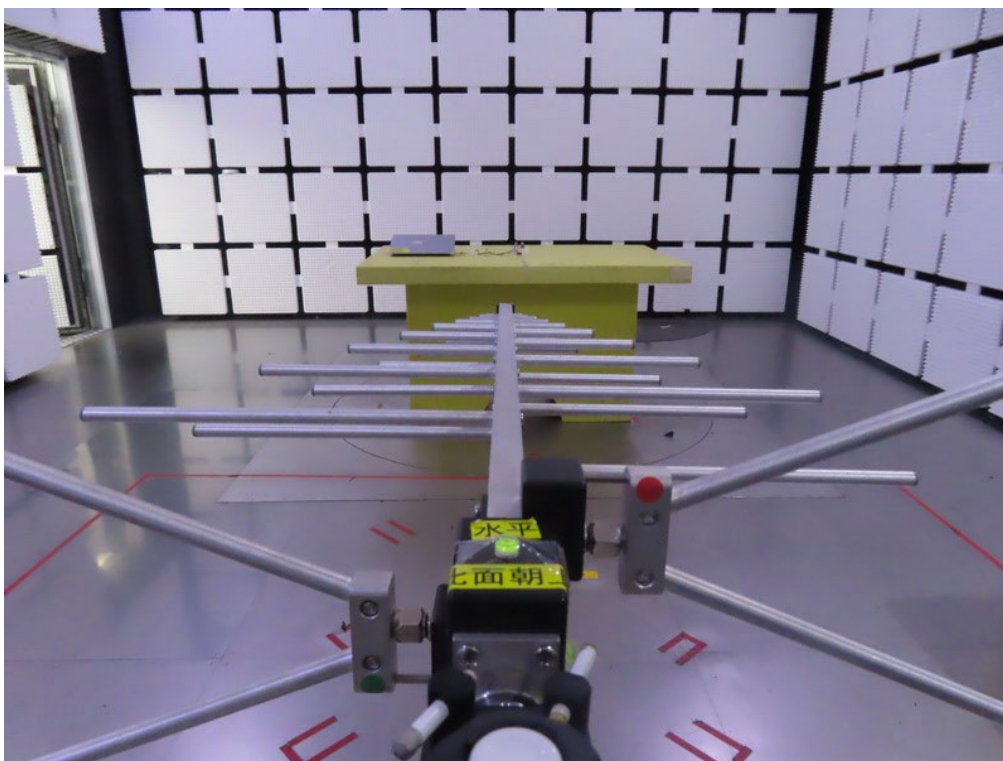

**13. EUT TEST PHOTO****AC Power Line Conducted Emissions Test Photos**

**Radiated Emissions Test Photos****9 kHz to 30 MHz**

**Radiated Emissions Test Photos****30 MHz to 1000 MHz**

**Radiated Emissions Test Photos**  
**Above 1 GHz**  
**Band edge & Harmonic (1 GHz to 18 GHz)**

**Radiated Emissions Test Photos****Above 1 GHz  
Harmonic (Above 18 GHz)**

**Conducted Test Photos**