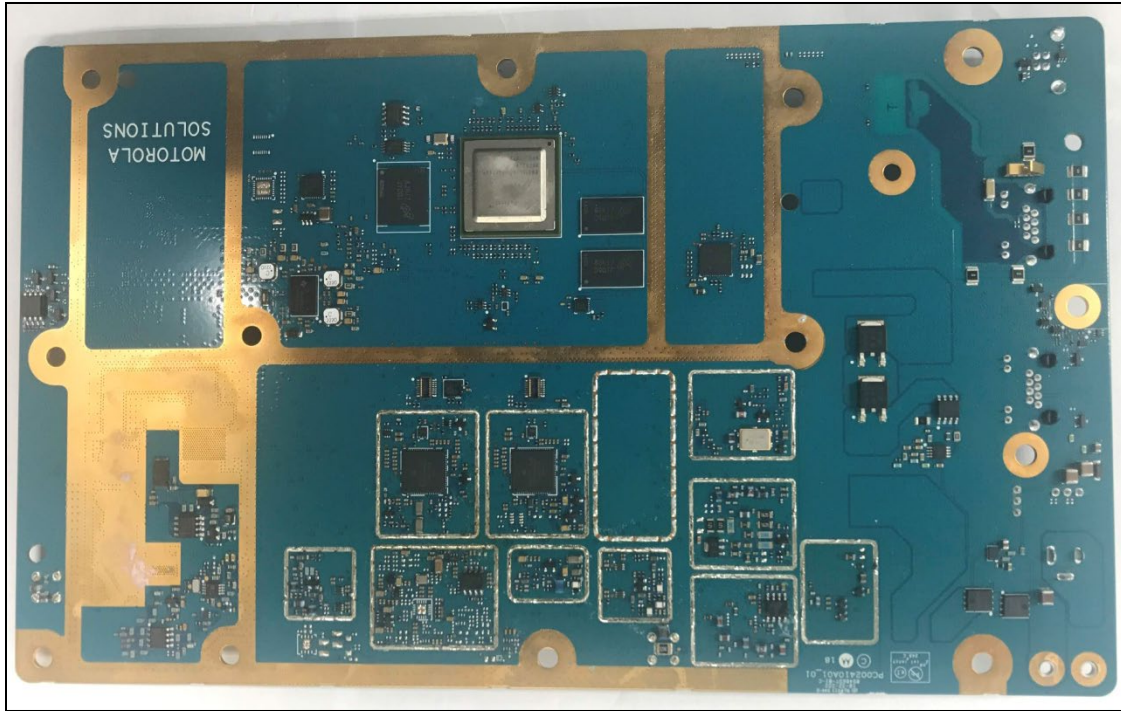

EXHIBIT 9

INTERNAL PHOTOGRAPHS

(Pursuant to FCC Part 2.1033(b)(7), 2.1033(c)(12) and RSP 100 Sec 8.3)

The following photographs are attached.

	<u>Exhibit</u>
1. Front View – Modem Module Top View, Cover Removed	9A
2. Front View – Modem Module Bottom View, Heat Sink Removed	9B
3. Front View – Modem Module Top View, Shield Removed	9C
4. Front View – Modem Module Bottom View, Shield Removed	9D

Exhibit 9A

Front View – Modem Module Top View, Cover Removed

Exhibit 9B

Front View – Modem Module Bottom View, Heat Sink Removed

Exhibit 9C

Front View – Modem Module Top View, Shield Removed

Exhibit 9D

Front View – Modem Module Bottom View, Shield Removed