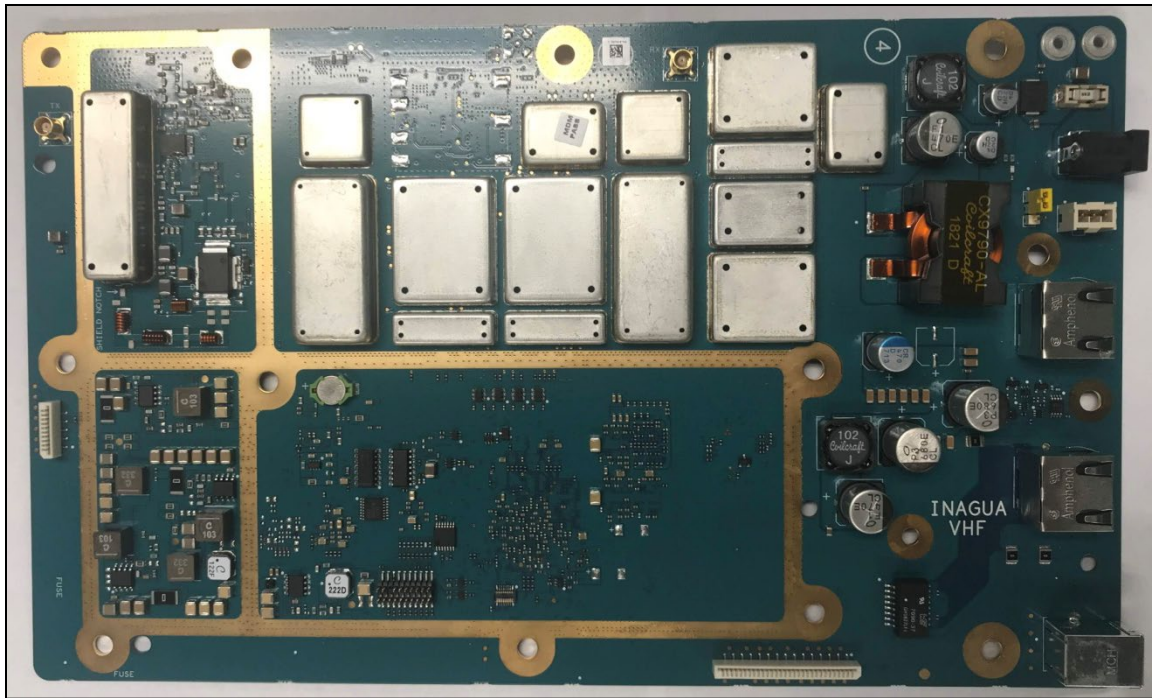

EXHIBIT 9

INTERNAL PHOTOGRAPHS

(Pursuant to FCC Part 2.1033(b)(7), 2.1033(c)(12) and RSP 100 Sec 8.3)

The following photographs are attached.

	<u>Exhibit</u>
1. Front View – Modem Module Top View, Cover Removed	9A
2. Front View – Modem Module Bottom View, Heat Sink Removed	9B
3. Front View – Modem Module Top View, Shield Removed	9C
4. Front View – Modem Module Bottom View, Shield Removed	9D

Exhibit 9A

Front View – Modem Module Top View, Cover Removed

Exhibit 9B

Front View – Modem Module Bottom View, Heat Sink Removed

Exhibit 9C

Front View – Modem Module Top View, Shield Removed

Exhibit 9D

Front View – Modem Module Bottom View, Shield Removed