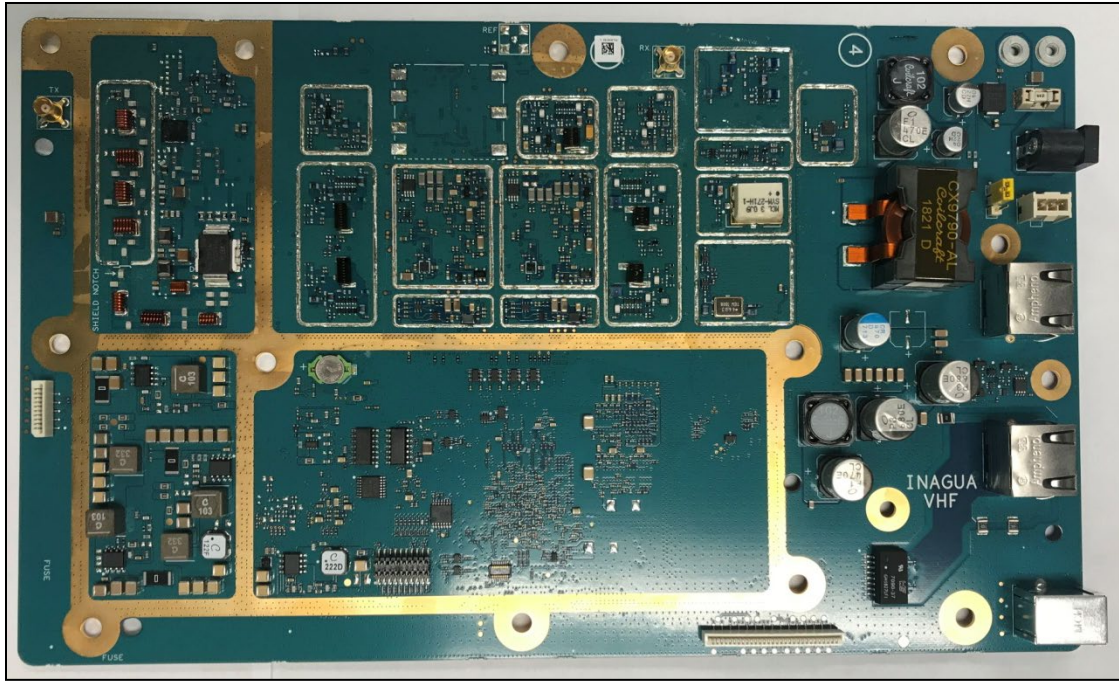

EXHIBIT 9

INTERNAL PHOTOGRAPHS

(Pursuant to FCC Part 2.1033(b)(7), 2.1033(c)(12) and RSP 100 Sec 8.3)

The following photographs are attached.

	<u>Exhibit</u>
1. Front View – Modem Module Top View, Cover Removed	9A
2. Front View – Modem Module Bottom View, Heat Sink Removed	9B
3. Front View – Modem Module Top View, Shield Removed	9C
4. Front View – Modem Module Bottom View, Shield Removed	9D

Exhibit 9A

Front View – Modem Module Top View, Cover Removed

Exhibit 9B

Front View – Modem Module Bottom View, Heat Sink Removed

Exhibit 9C

Front View – Modem Module Top View, Shield Removed

Exhibit 9D

Front View – Modem Module Bottom View, Shield Removed