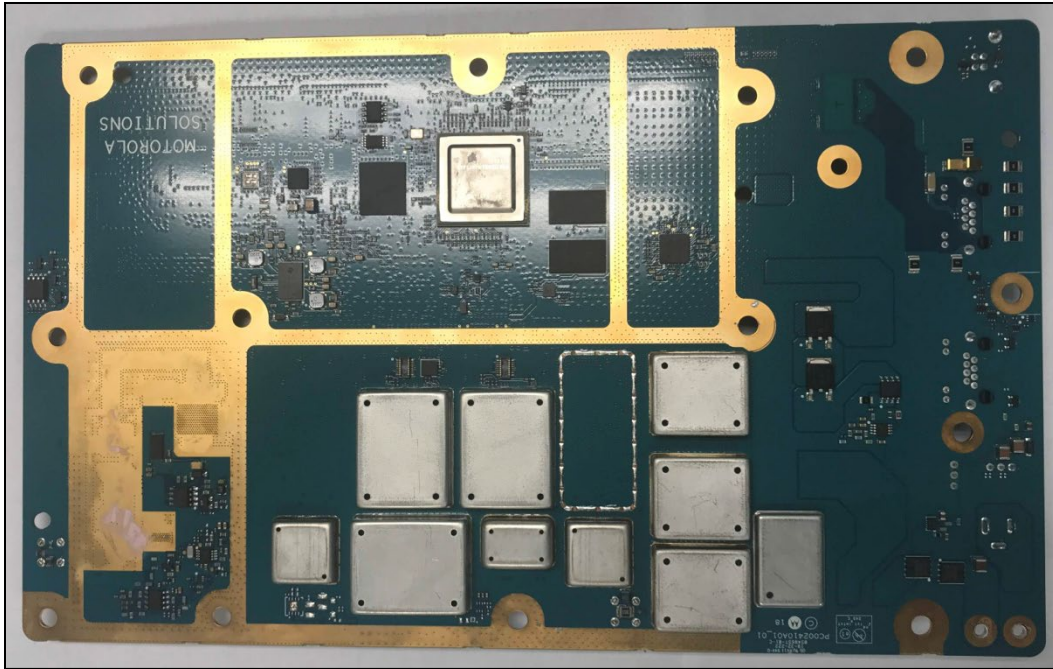

EXHIBIT 9

INTERNAL PHOTOGRAPHS

(Pursuant to FCC Part 2.1033(b)(7), 2.1033(c)(12) and RSP 100 Sec 8.3)

The following photographs are attached.

	<u>Exhibit</u>
1. Front View – Modem Module Top View, Cover Removed	9A
2. Front View – Modem Module Bottom View, Heat Sink Removed	9B
3. Front View – Modem Module Top View, Shield Removed	9C
4. Front View – Modem Module Bottom View, Shield Removed	9D

Exhibit 9A

Front View – Modem Module Top View, Cover Removed

Exhibit 9B

Front View – Modem Module Bottom View, Heat Sink Removed

Exhibit 9C

Front View – Modem Module Top View, Shield Removed

Exhibit 9D

Front View – Modem Module Bottom View, Shield Removed