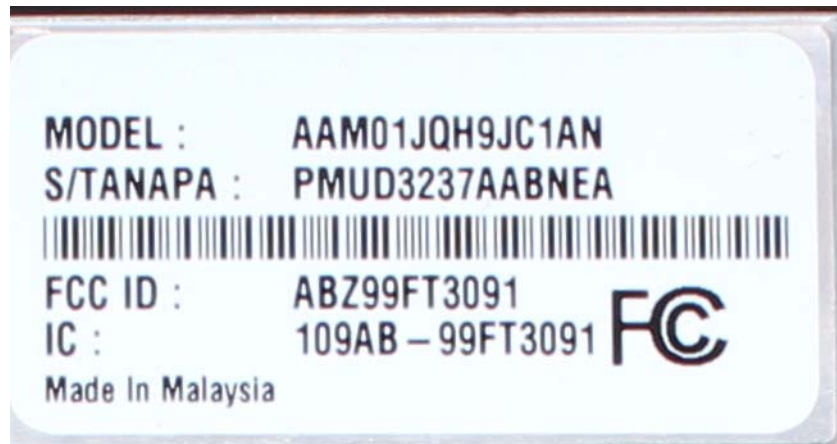

**GENERAL VIEW, 128 CHANNEL MODEL WITH MICROPHONE
(CLOSE-UP OF RF EXPOSURE LABEL ON FOLLOWING PAGE)**

RF EXPOSURE LABEL (CLOSE-UP VIEW)

FRONT VIEW, 128 CHANNEL MODEL

FRONT VIEW, 99 CHANNEL MODEL

FRONT VIEW, 16 CHANNEL MODEL

**BOTTOM VIEW, SHOWING FCC ID LABEL
(CLOSE-UP OF FCC ID LABEL ON FOLLOWING PAGE)**

CLOSE-UP VIEW OF 128 CHANNEL MODEL FCC ID LABEL

CLOSE-UP VIEW OF 99 CHANNEL MODEL FCC ID LABEL

CLOSE-UP VIEW OF 16 CHANNEL MODEL FCC ID LABEL