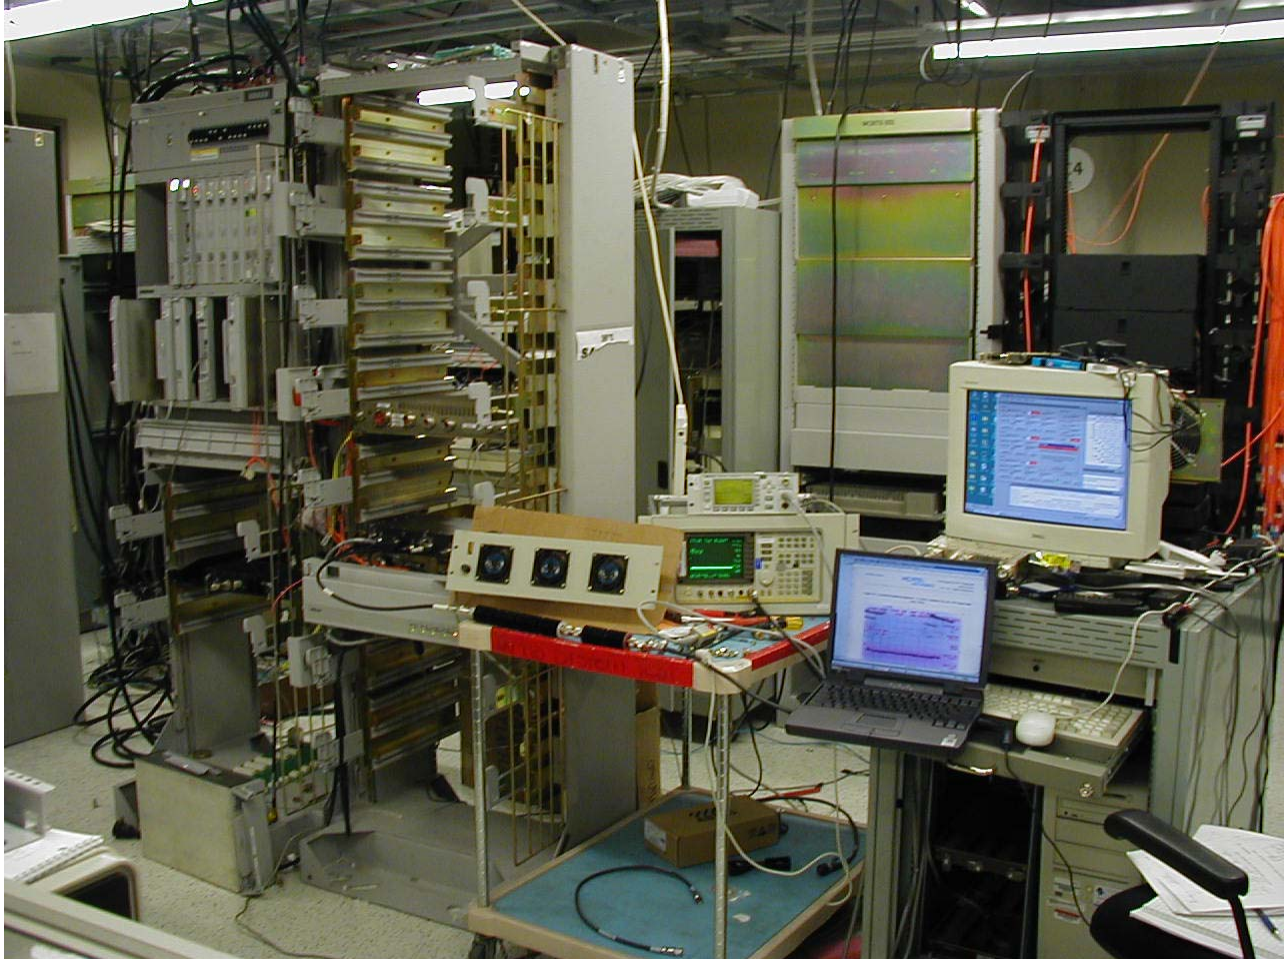

EXHIBIT 7

Test Setup Photos

Applicant: Nortel Networks

**For Original Equipment
Certification on:**

AB6NT800SFRM

**Test setup for the
Spurious Emission at Antenna Terminals**

This document contains Proprietary information of Nortel Networks. This information is considered to be confidential and should be treated appropriately.