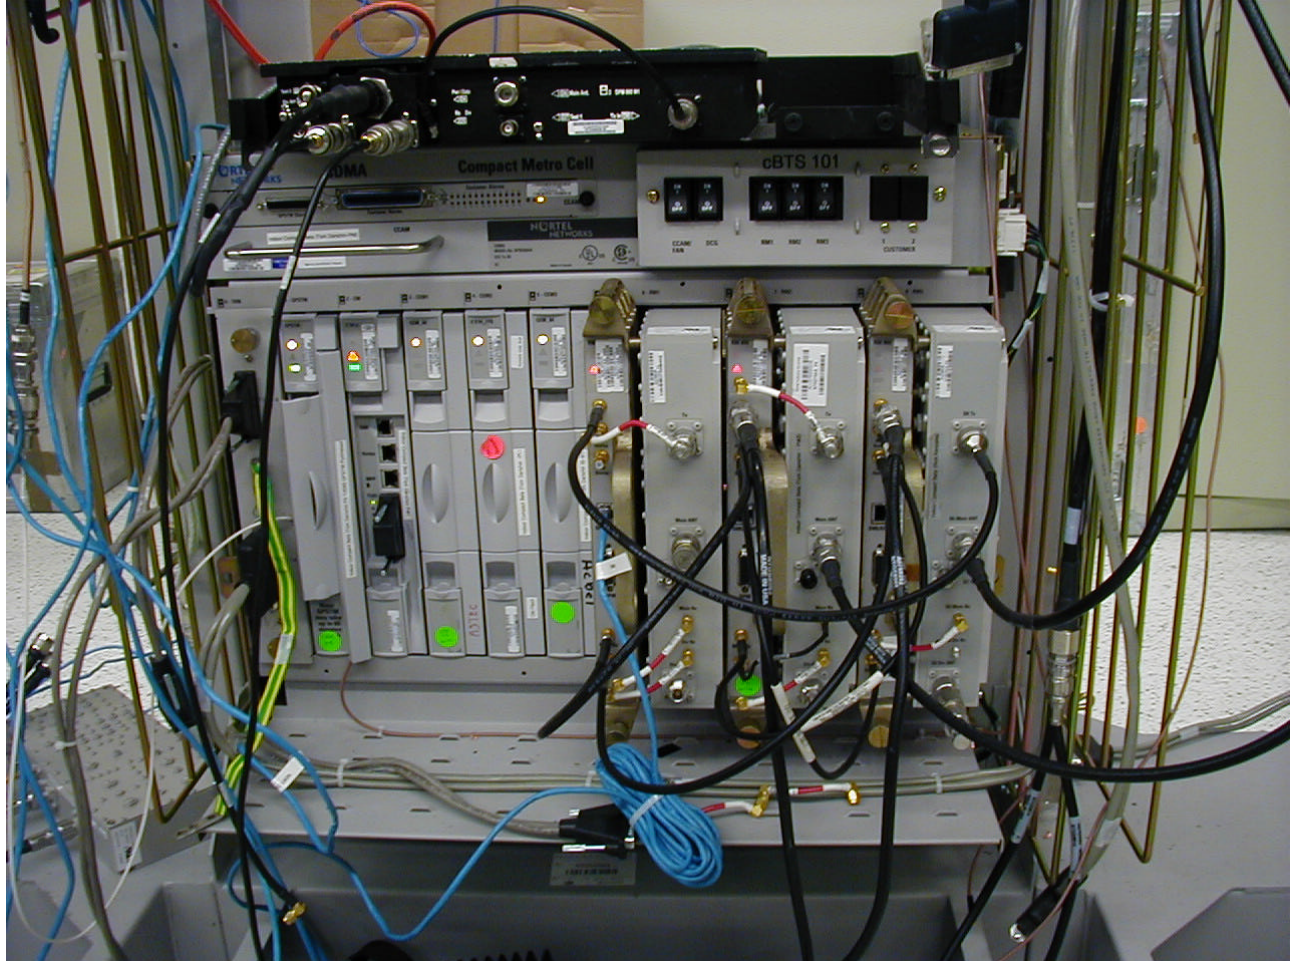

EXHIBIT 5

External Photos

Applicant: Nortel Networks

**For Class II Permission
Change on :**

FCC: AB6NT800RM-CBTS

IC: 332D-CBS800RM

**Nortel Networks cBTS
Front View**

This document contains Proprietary information of Nortel Networks. This information is considered to be confidential and should be treated appropriately.

**Nortel Networks
cBTS 800MHz RM Front View**

This document contains Proprietary information of Nortel Networks. This information is considered to be confidential and should be treated appropriately.

Nortel Networks
cBTS 800MHz RM Front and Side View