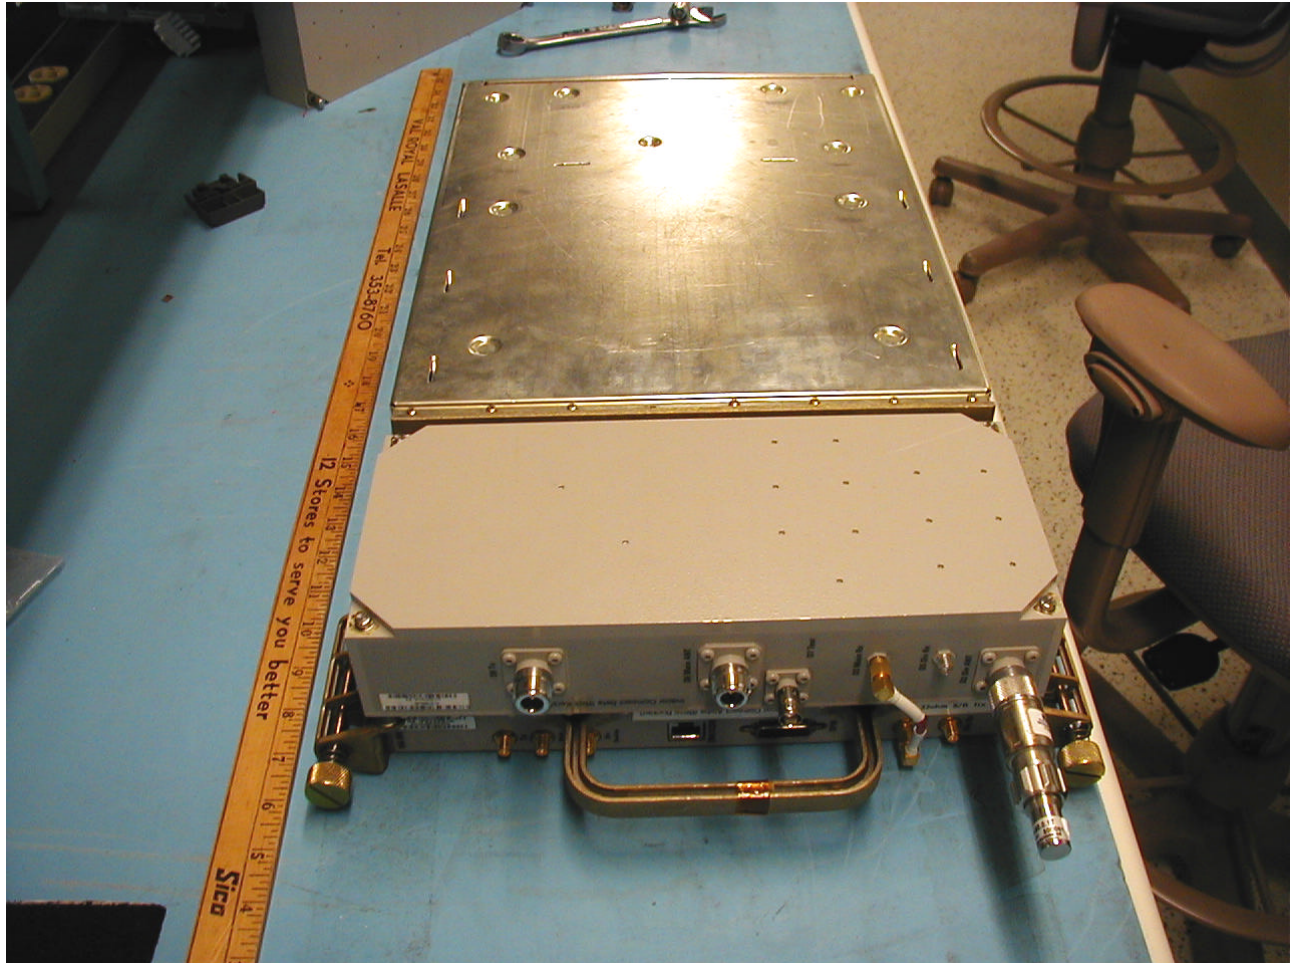

EXHIBIT 5

External Photos

Applicant: Nortel Networks

**For Class II Permission
Change on :**

FCC: AB6NT800RM-CBTS

IC: 332D-CBS800RM

**Nortel Networks cBTS
Front View**

This document contains Proprietary information of Nortel Networks. This information is considered to be confidential and should be treated appropriately.

**Nortel Networks
cBTS 800MHz RM Front View**

This document contains Proprietary information of Nortel Networks. This information is considered to be confidential and should be treated appropriately.

Nortel Networks
cBTS 800MHz RM Front and Side View