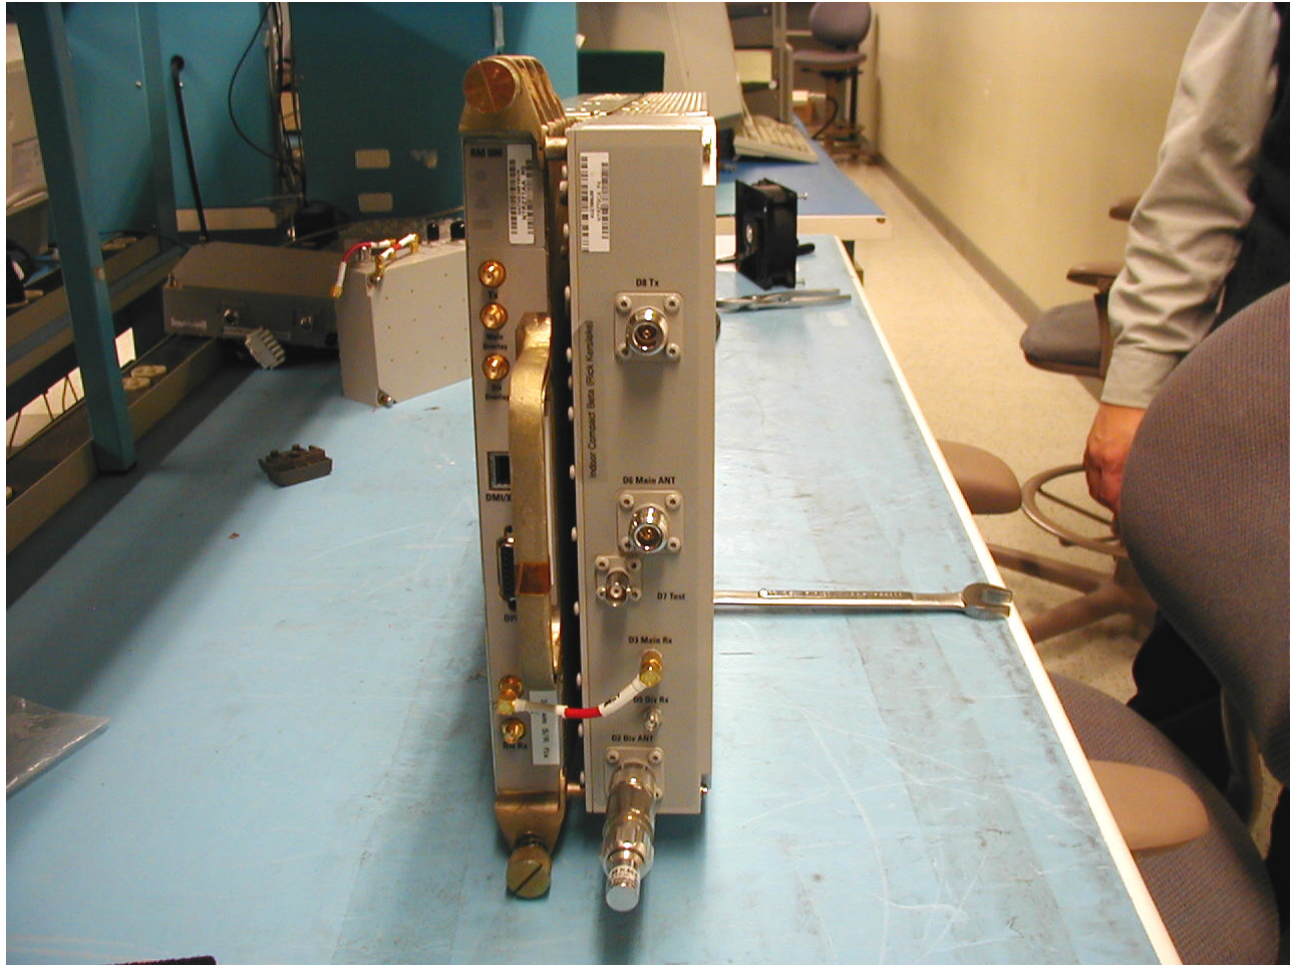

EXHIBIT 5

External Photos

Applicant: Nortel Networks

**For Class II Permission
Change on :**

FCC: AB6NT800RM-CBTS

IC: 332D-CBS800RM

**Nortel Networks cBTS
Front View**

This document contains Proprietary information of Nortel Networks. This information is considered to be confidential and should be treated appropriately.

**Nortel Networks
cBTS 800MHz RM Front View**

This document contains Proprietary information of Nortel Networks. This information is considered to be confidential and should be treated appropriately.

Nortel Networks
cBTS 800MHz RM Front and Side View