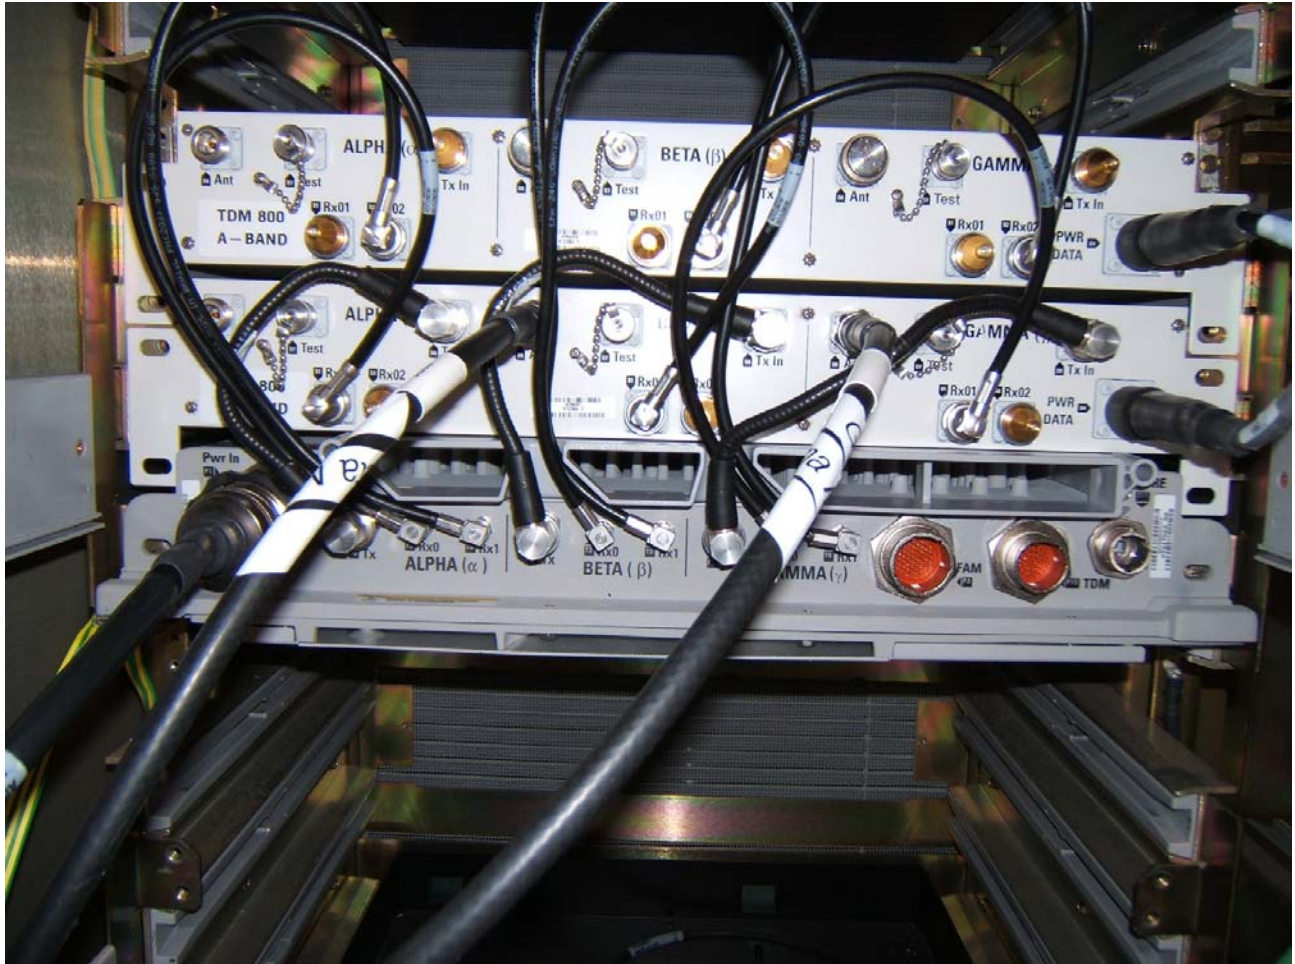

EXHIBIT 5

External Photos

Applicant: Nortel Networks

For Original Filing:

FCC: AB6NT800MFRM3

IC: 332D-800MFRM3

Nortel Networks
MFRM3 Assembly Front View
Fan Assembly Mounted

This document contains Proprietary information of Nortel Networks. This information is considered to be confidential and should be treated appropriately.

Nortel Networks
MFRM3 Assembly Front View
Fan Assembly Removed

This document contains Proprietary information of Nortel Networks. This information is considered to be confidential and should be treated appropriately.