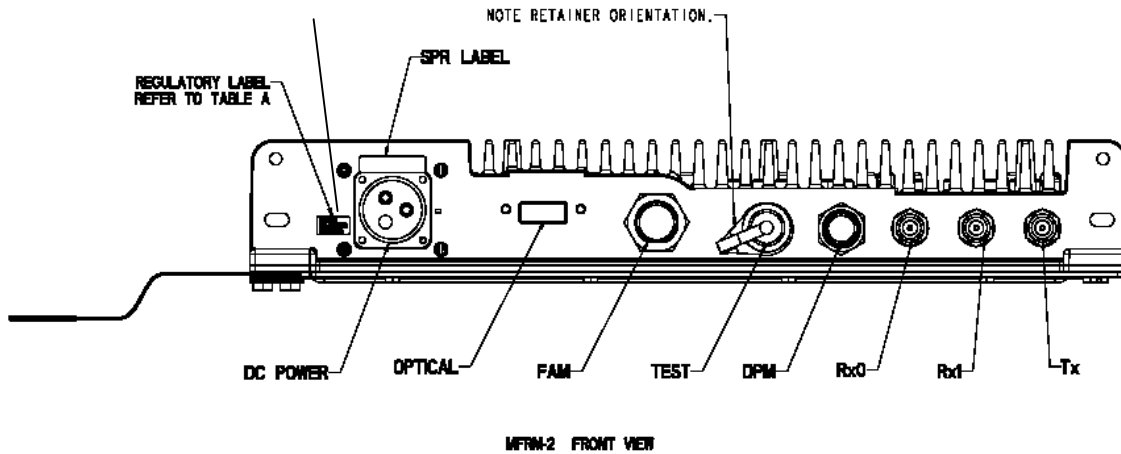

EXHIBIT 4

Transmit Label Information

Applicant: Nortel Networks

**For Class II Permissive Change
Certification on:**

AB6NT800MFRM2

NORTEL
NETWORKS

CDMA MFRM-2 800MHz
MODEL No. NTGY30AA - A0796561

FCC Tx ID: AB6NT800MFRM2

IC: 332D 800MFRM2

Made in Canada

Nortel Networks
AB6NT800MFRM2
FCC Tx ID Label

FCC Part 22 Label

Nortel Networks AB6NT800MFRM2 FCC Tx ID Label Location