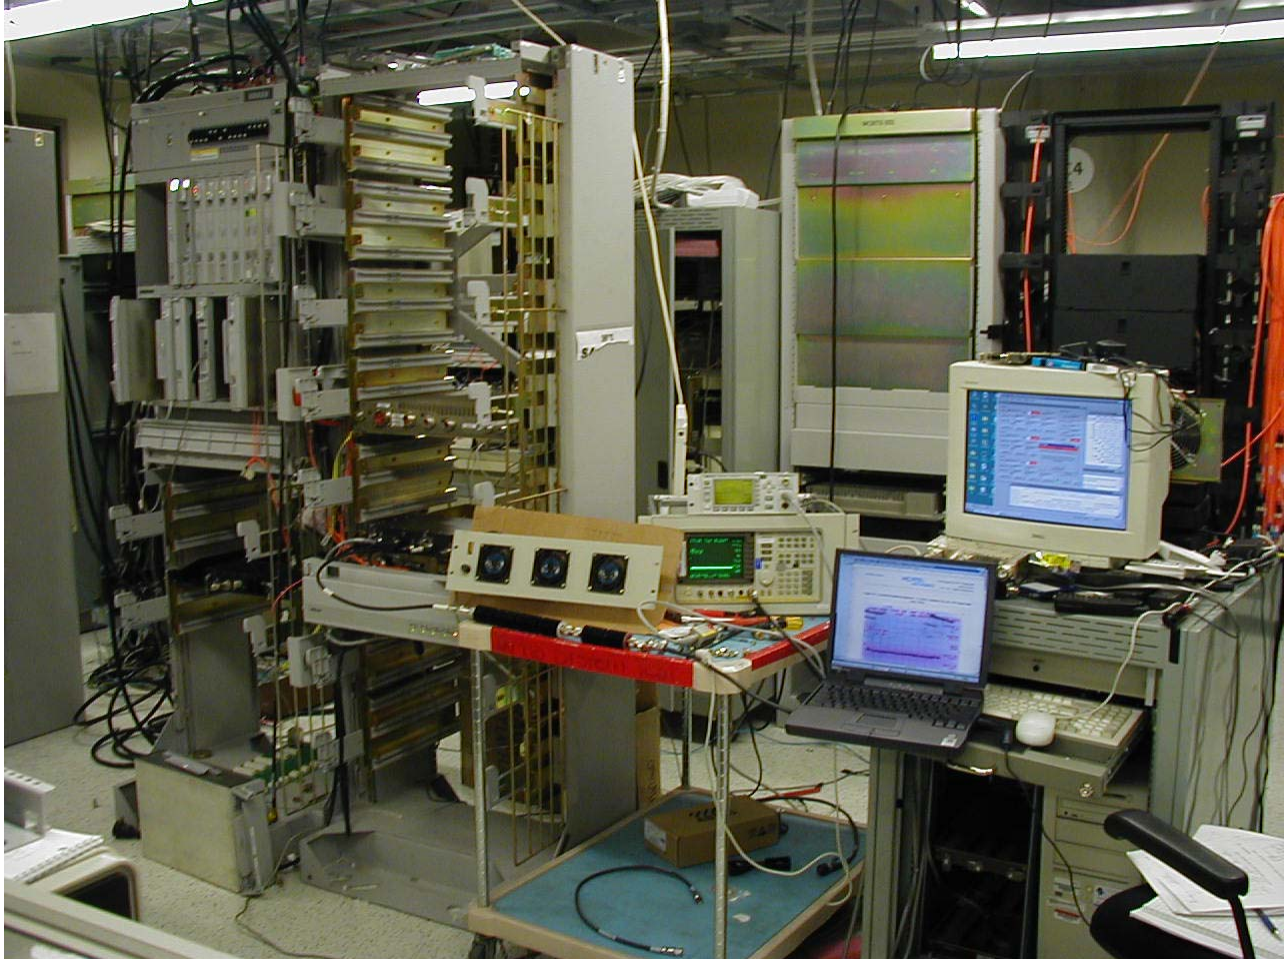

## **Test Setup Photos**

**Applicant: Nortel Networks**

**For Original Equipment  
Certification on:**

**AB6NT800MFRM2**

**Test setup for the  
Spurious Emission at Antenna Terminals**

This document contains Proprietary information of Nortel Networks. This information is considered to be confidential and should be treated appropriately.