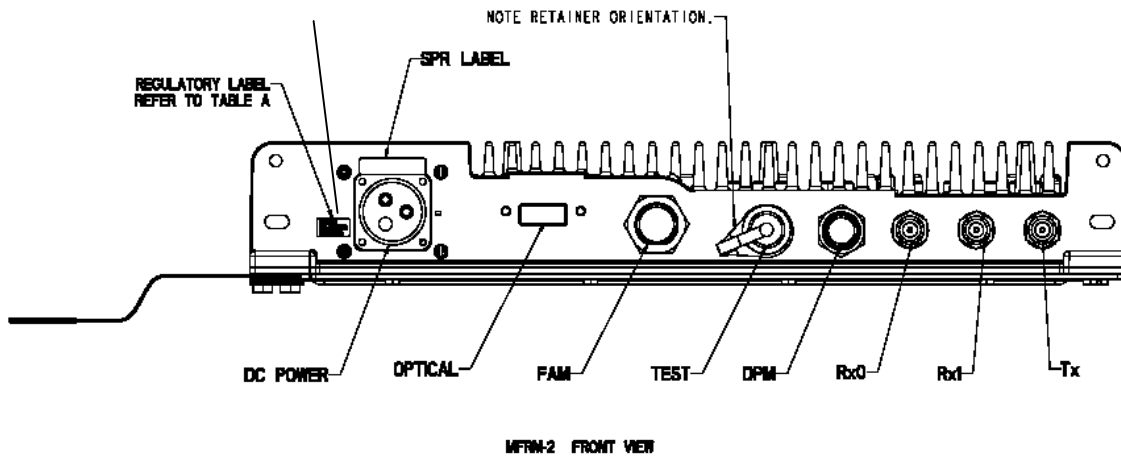

FCC Tx ID: AB6NT800MFRM2-CG

IC: 332D 800MFRM2

Made in Canada

Nortel Networks
AB6NT800MFRM2-CG
FCC Tx ID Label

FCC Part 22 Label

Nortel Networks AB6NT800MFRM2-CG FCC Tx ID Label Location