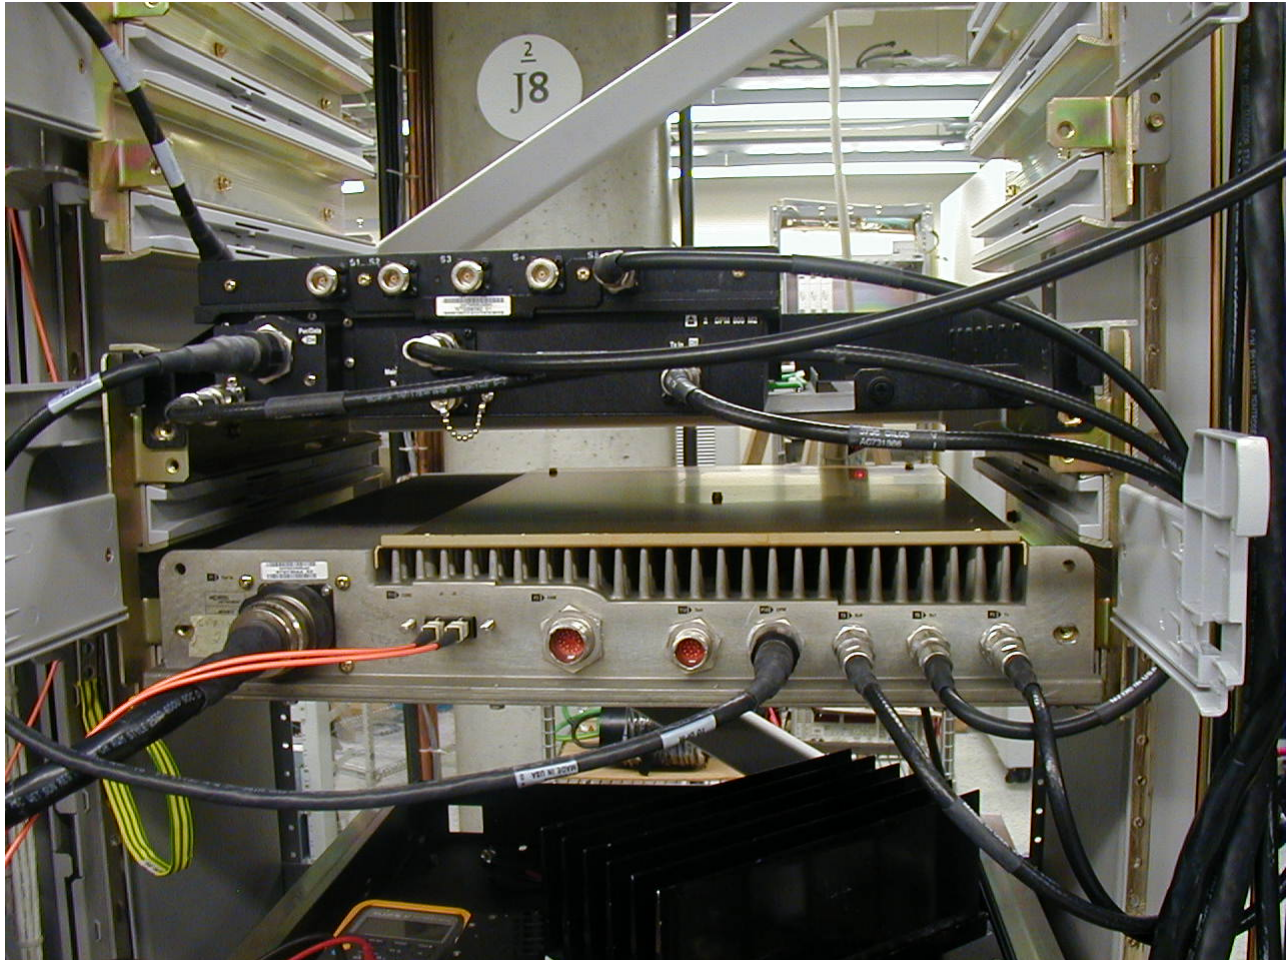

EXHIBIT 5

External Photos

Applicant: Nortel Networks

**For Class II Permissive
Change on :**

FCC: AB6NT800MFRM2-CG

IC: 332D-800MFRM2

This document contains Proprietary information of Nortel Networks. This information is considered to be confidential and should be treated appropriately.

Nortel Networks
MFRM2 Assembly Front View
Fan Assembly Mounted

This document contains Proprietary information of Nortel Networks. This information is considered to be confidential and should be treated appropriately.