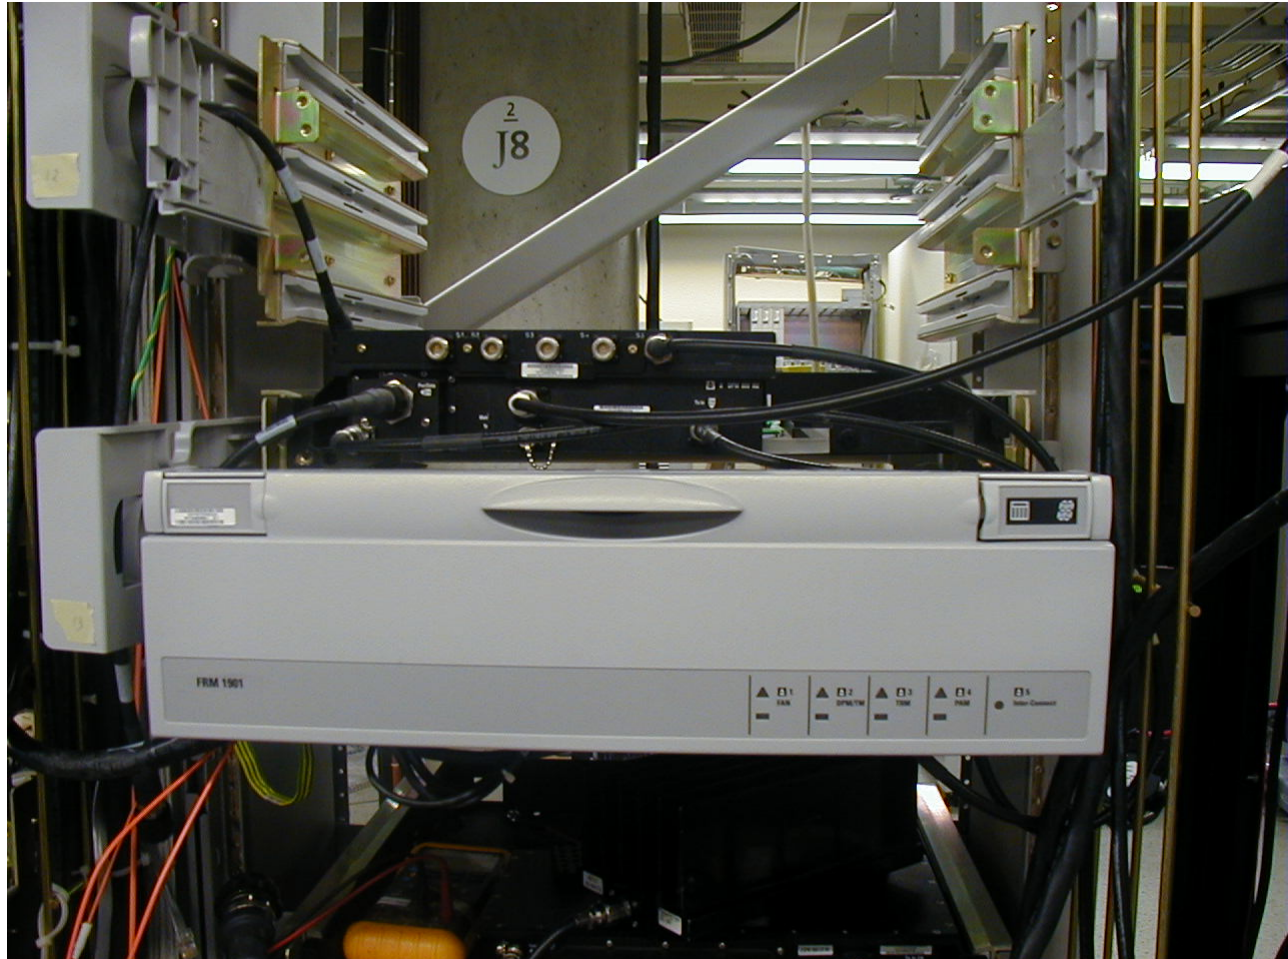

EXHIBIT 5

External Photos

Applicant: Nortel Networks

**For Class II Permissive
Change on :**

FCC: AB6NT800MFRM2-CG

IC: 332D-800MFRM2

This document contains Proprietary information of Nortel Networks. This information is considered to be confidential and should be treated appropriately.

Nortel Networks
MFRM2 Assembly Front View
Fan Assembly Mounted

This document contains Proprietary information of Nortel Networks. This information is considered to be confidential and should be treated appropriately.