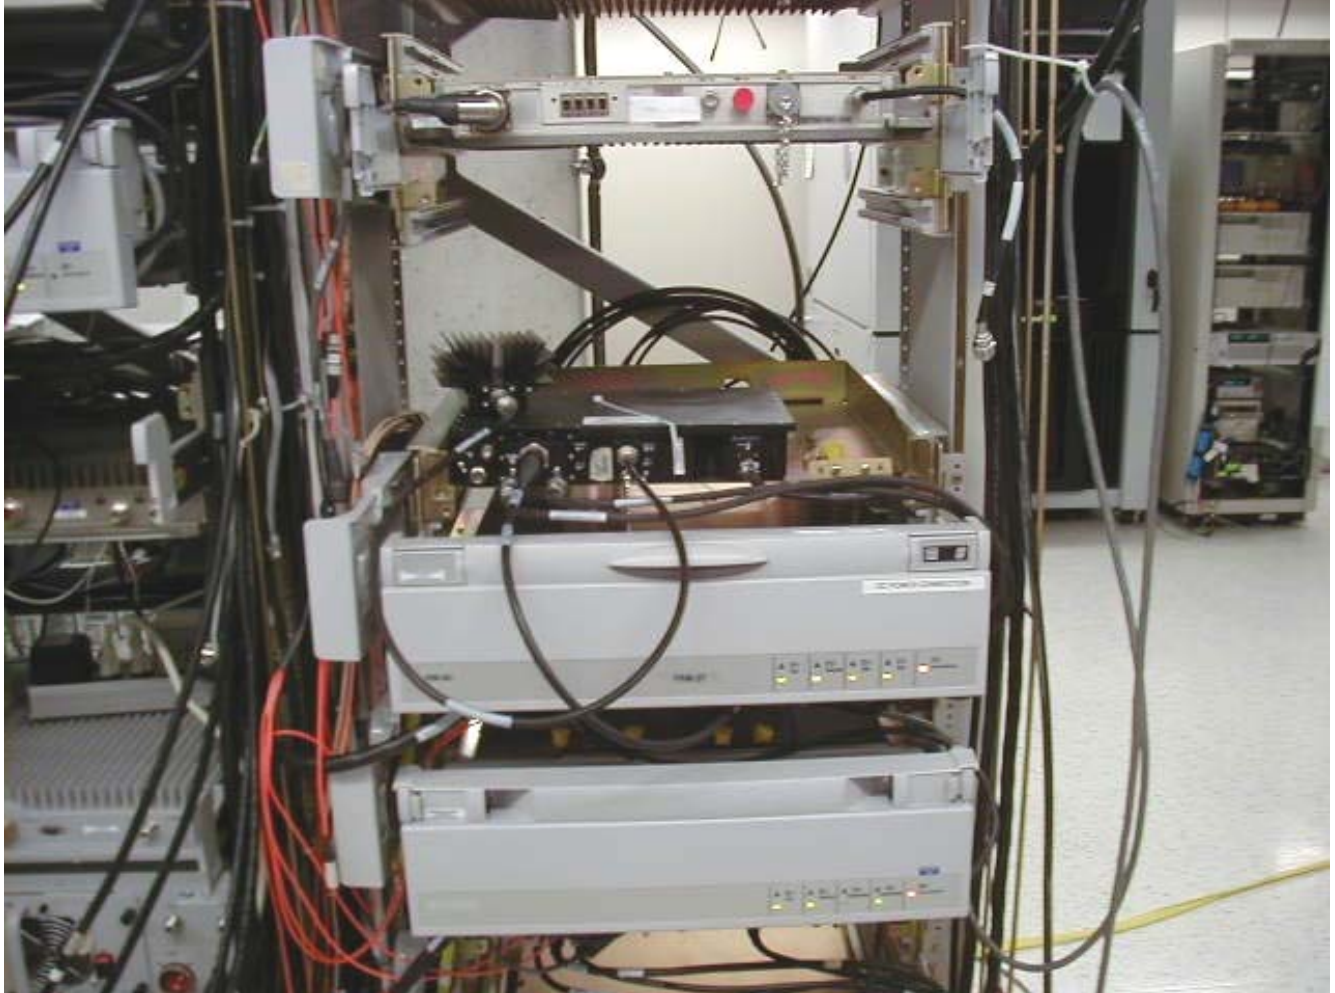

## **Test Setup Photos**

**Applicant: Nortel Networks**

**For Original Equipment  
Certification on:**

**AB6NT800MFRM2-CG**

**Test setup for the  
Spurious Emission at Antenna Terminals**

This document contains Proprietary information of Nortel Networks. This information is considered to be confidential and should be treated appropriately.

**Radio setup for the  
Spurious Emission at Antenna Terminals**

This document contains Proprietary information of Nortel Networks. This information is considered to be confidential and should be treated appropriately.