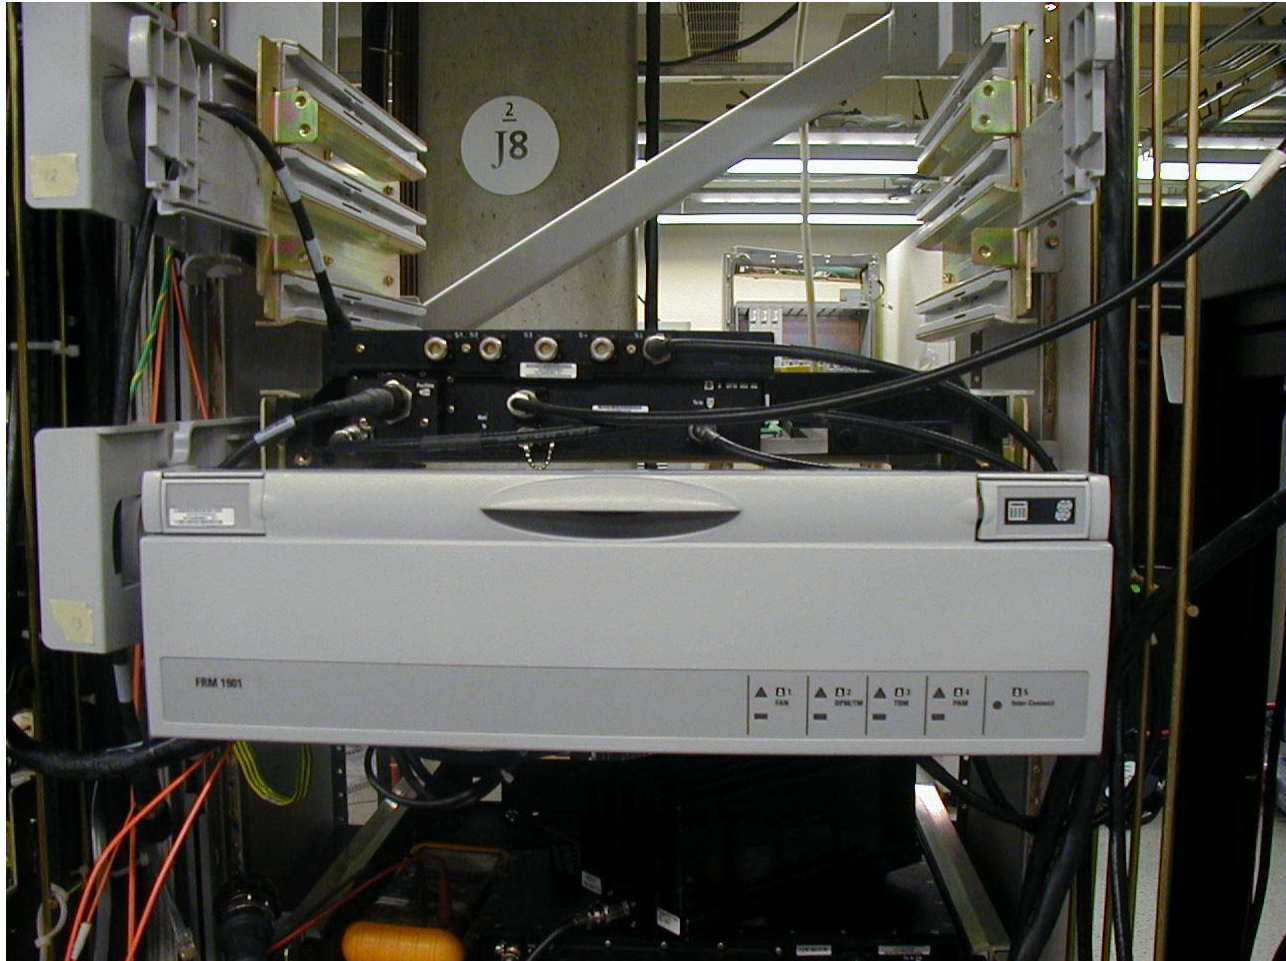

## **External Photos**

**Applicant: Nortel Networks**

**For Original Equipment  
Certification on :**

**AB6NT800MFRM2-CG**

**Nortel Networks**  
**MFRM2 Assembly Front View**  
**Fan Assembly Mounted**

This document contains Proprietary information of Nortel Networks. This information is considered to be confidential and should be treated appropriately.