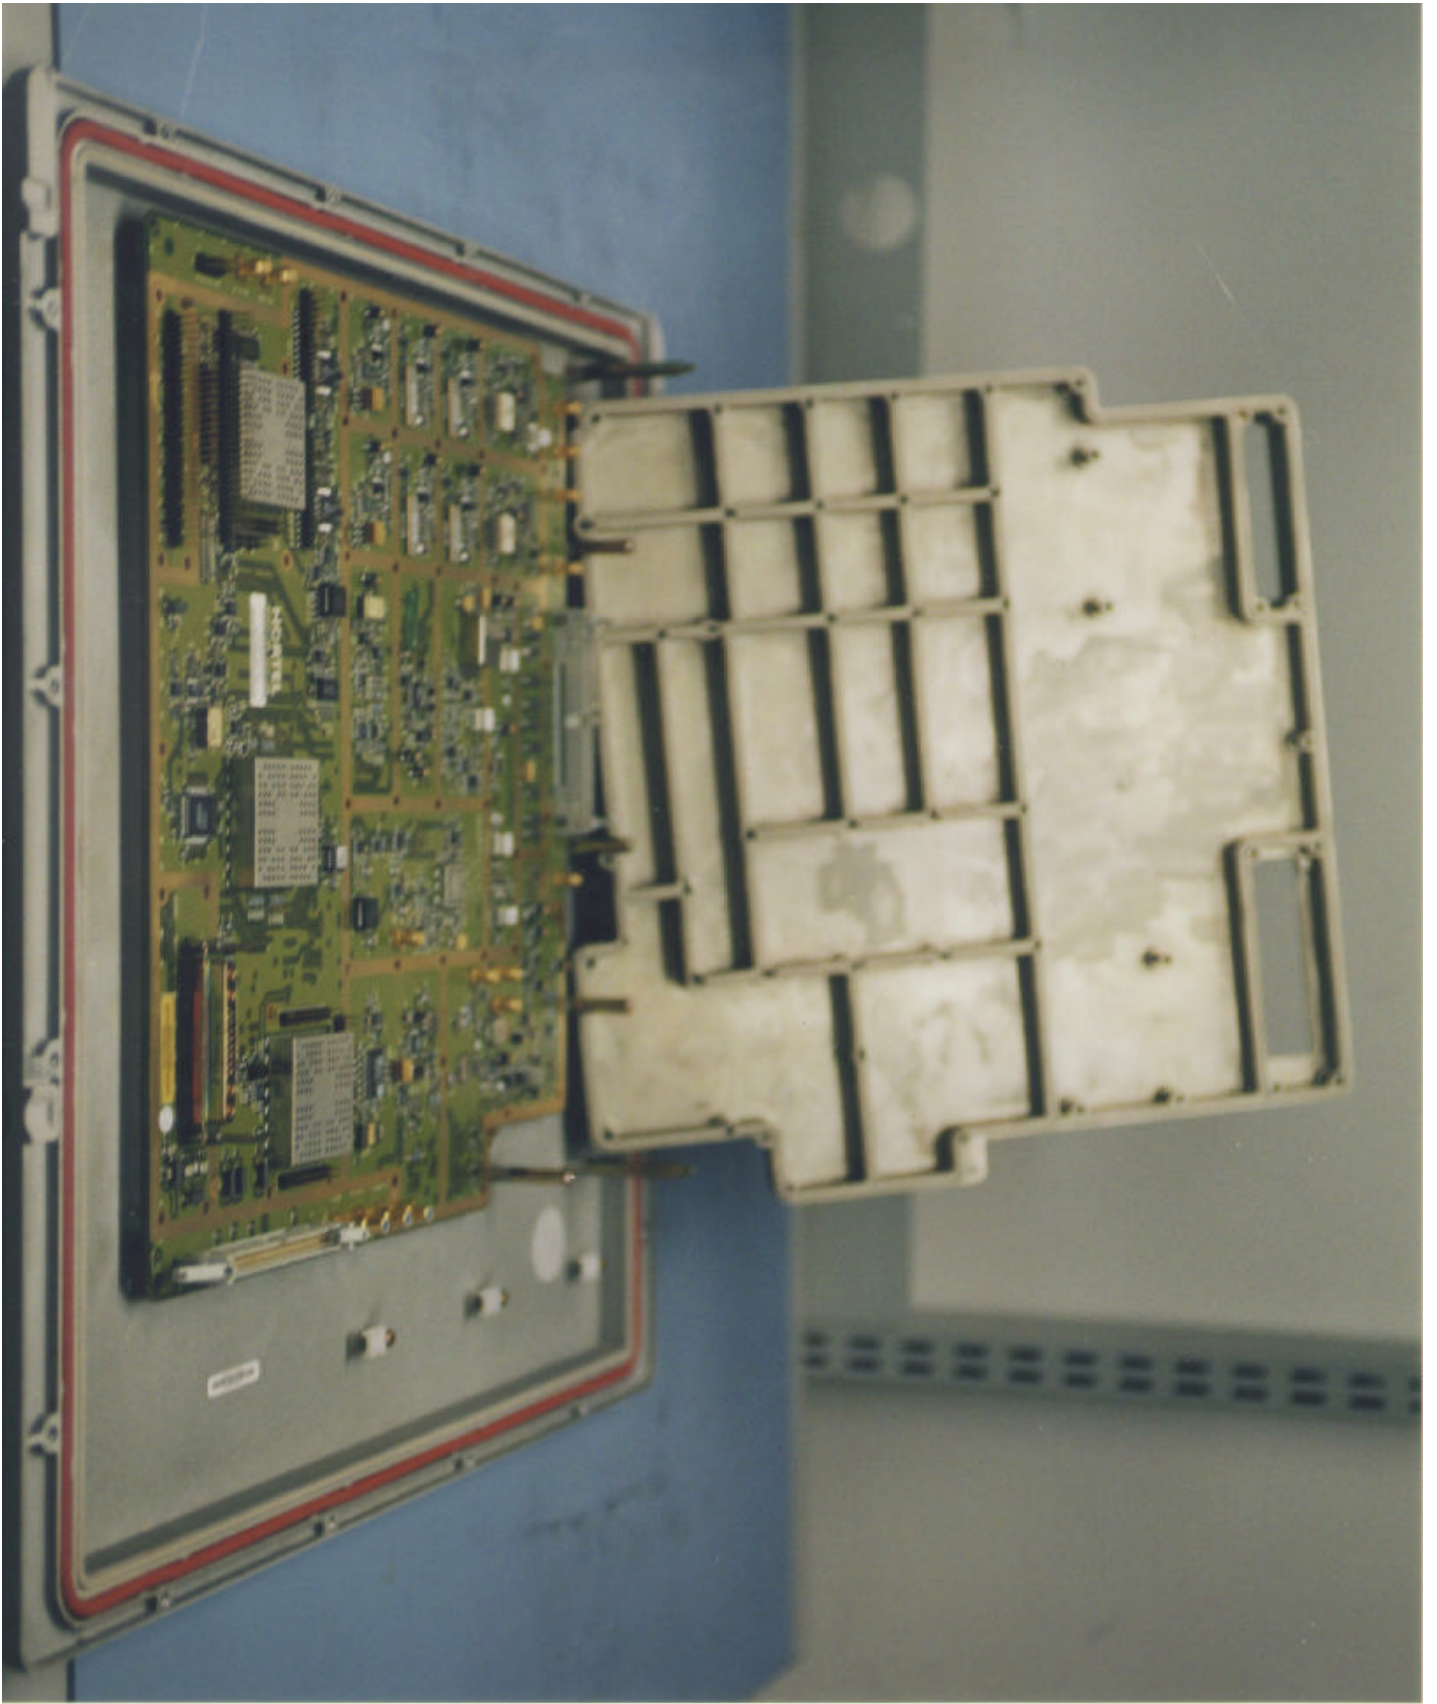

EXHIBIT 5

PHOTOGRAPHS

Applicant: Northern Telecom Ltd.

For Type Acceptance/Certification on:

AB6NT800EFRM

**Nortel
800 MHz Flexible Radio Module
AB6NT800EFRM
DPM**

**Nortel
800 MHz Flexible Radio Module
AB6NT800EFRM
TRM Assembly**

**Nortel
800 MHz Flexible Radio Module
AB6NT800EFRM
TRM (Lid Removed)**

**Nortel
800 MHz Flexible Radio Module
AB6NT800EFRM
Transceiver Board Assembly**

**Nortel
800 MHz Flexible Radio Module
AB6NT800EFRM
Transceiver Board (Top View)**