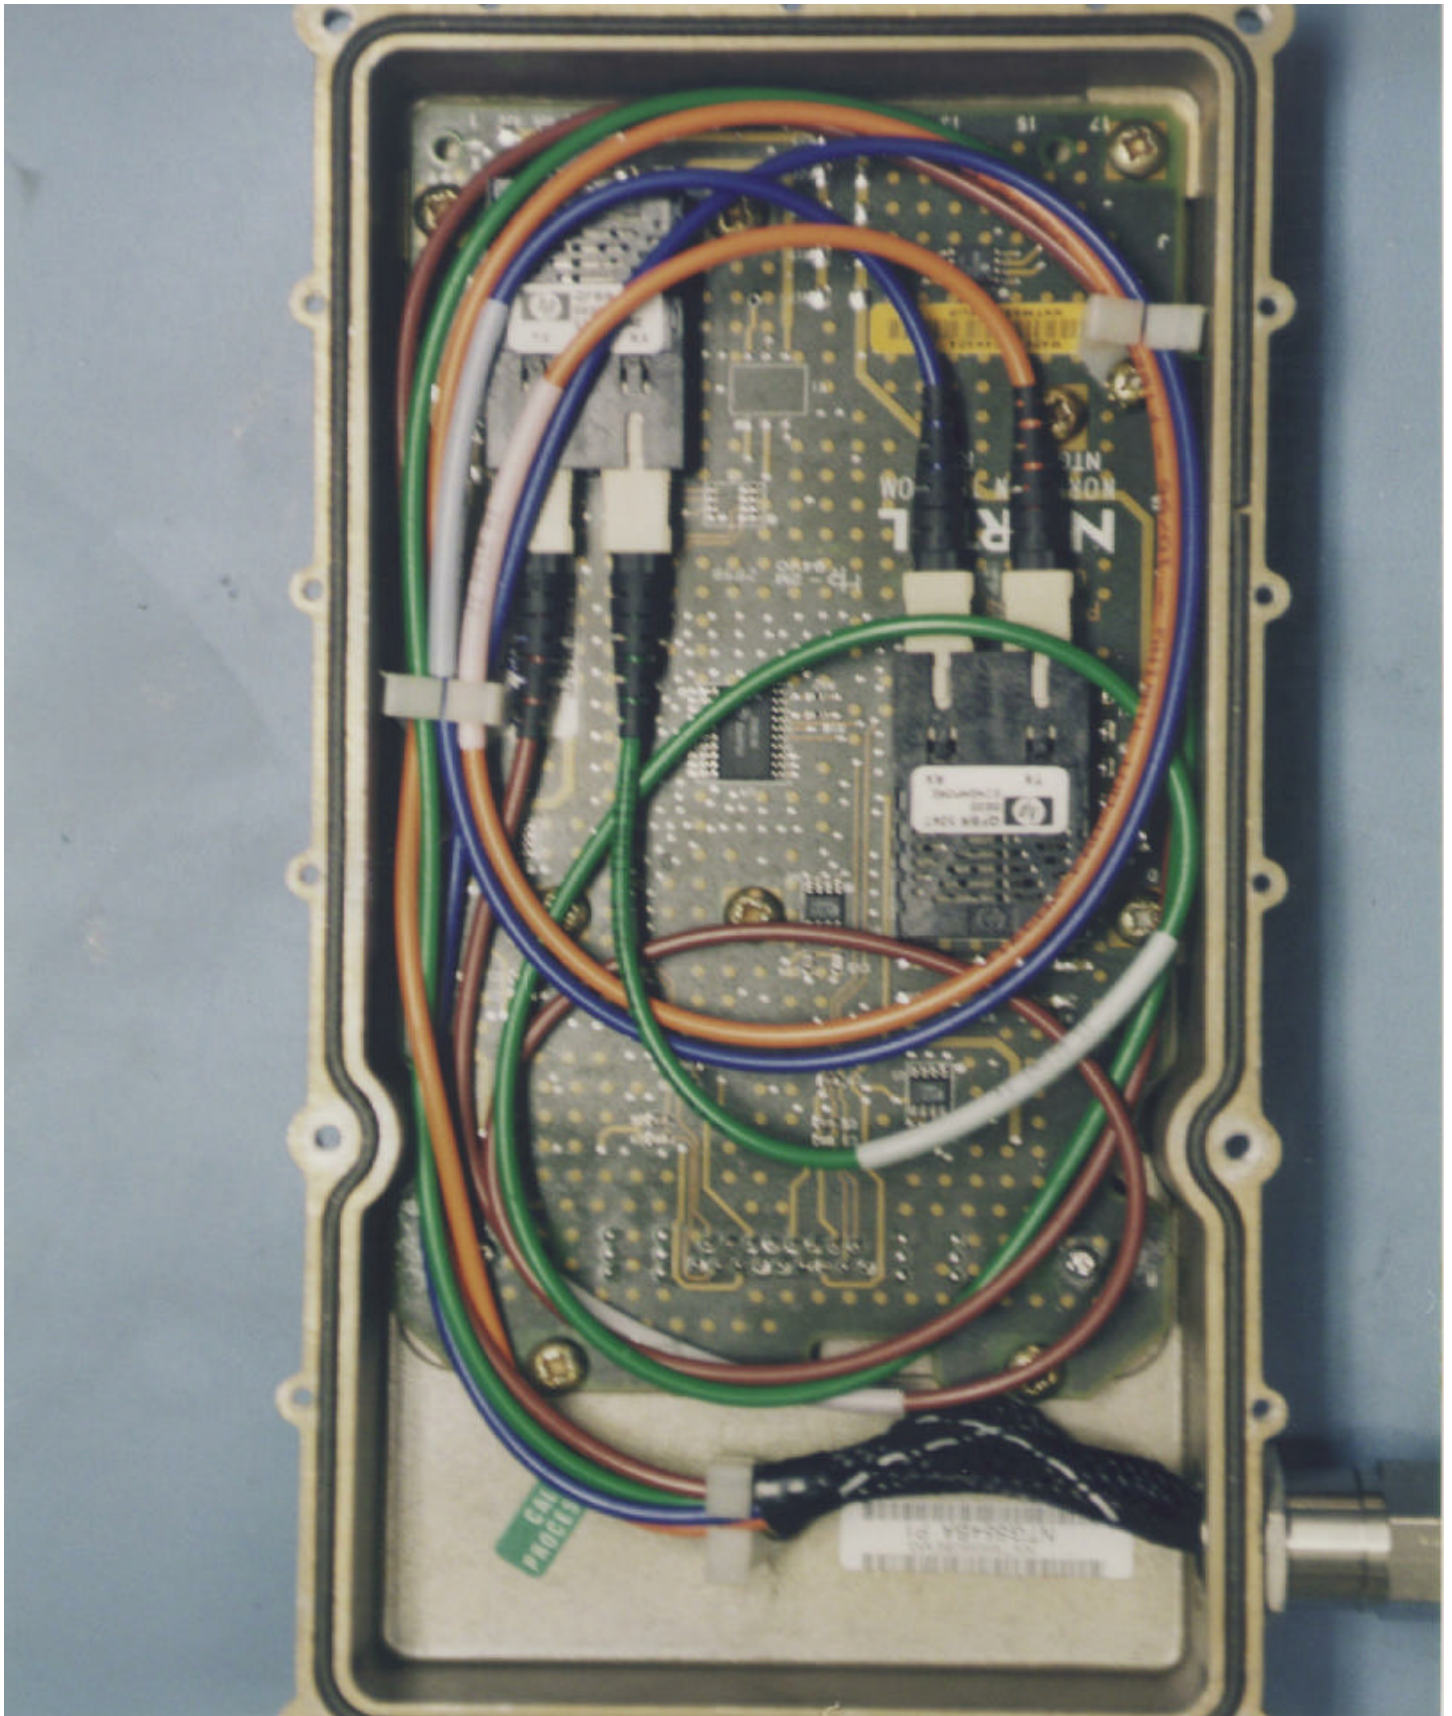

EXHIBIT 5

PHOTOGRAPHS

Applicant: Northern Telecom Ltd.

For Type Acceptance/Certification on:

AB6NT800EFRM

**Nortel
800 MHz Flexible Radio Module
AB6NT800EFRM
DPM**

**Nortel
800 MHz Flexible Radio Module
AB6NT800EFRM
TRM Assembly**

**Nortel
800 MHz Flexible Radio Module
AB6NT800EFRM
TRM (Lid Removed)**

**Nortel
800 MHz Flexible Radio Module
AB6NT800EFRM
Transceiver Board Assembly**

**Nortel
800 MHz Flexible Radio Module
AB6NT800EFRM
Transceiver Board (Top View)**

Nortel
800 MHz Flexible Radio Module
AB6NT800EFRM
Transceiver Board (Bottom View)

**Nortel
800 MHz Flexible Radio Module
AB6NT800EFRM
Electro-Optical Module(EOM)**

Nortel
800 MHz Flexible Radio Module
AB6NT800EFRM
Processor Board (Top)

**Nortel
800 MHz Flexible Radio Module
AB6NT800EFRM
Processor Board (Bottom)**

Nortel
800 MHz Flexible Radio Module
AB6NT800EFRM
Power Supply Module (PSM)

**Nortel
800 MHz Flexible Radio Module
AB6NT800EFRM
Power Converter Assembly (PCA)**