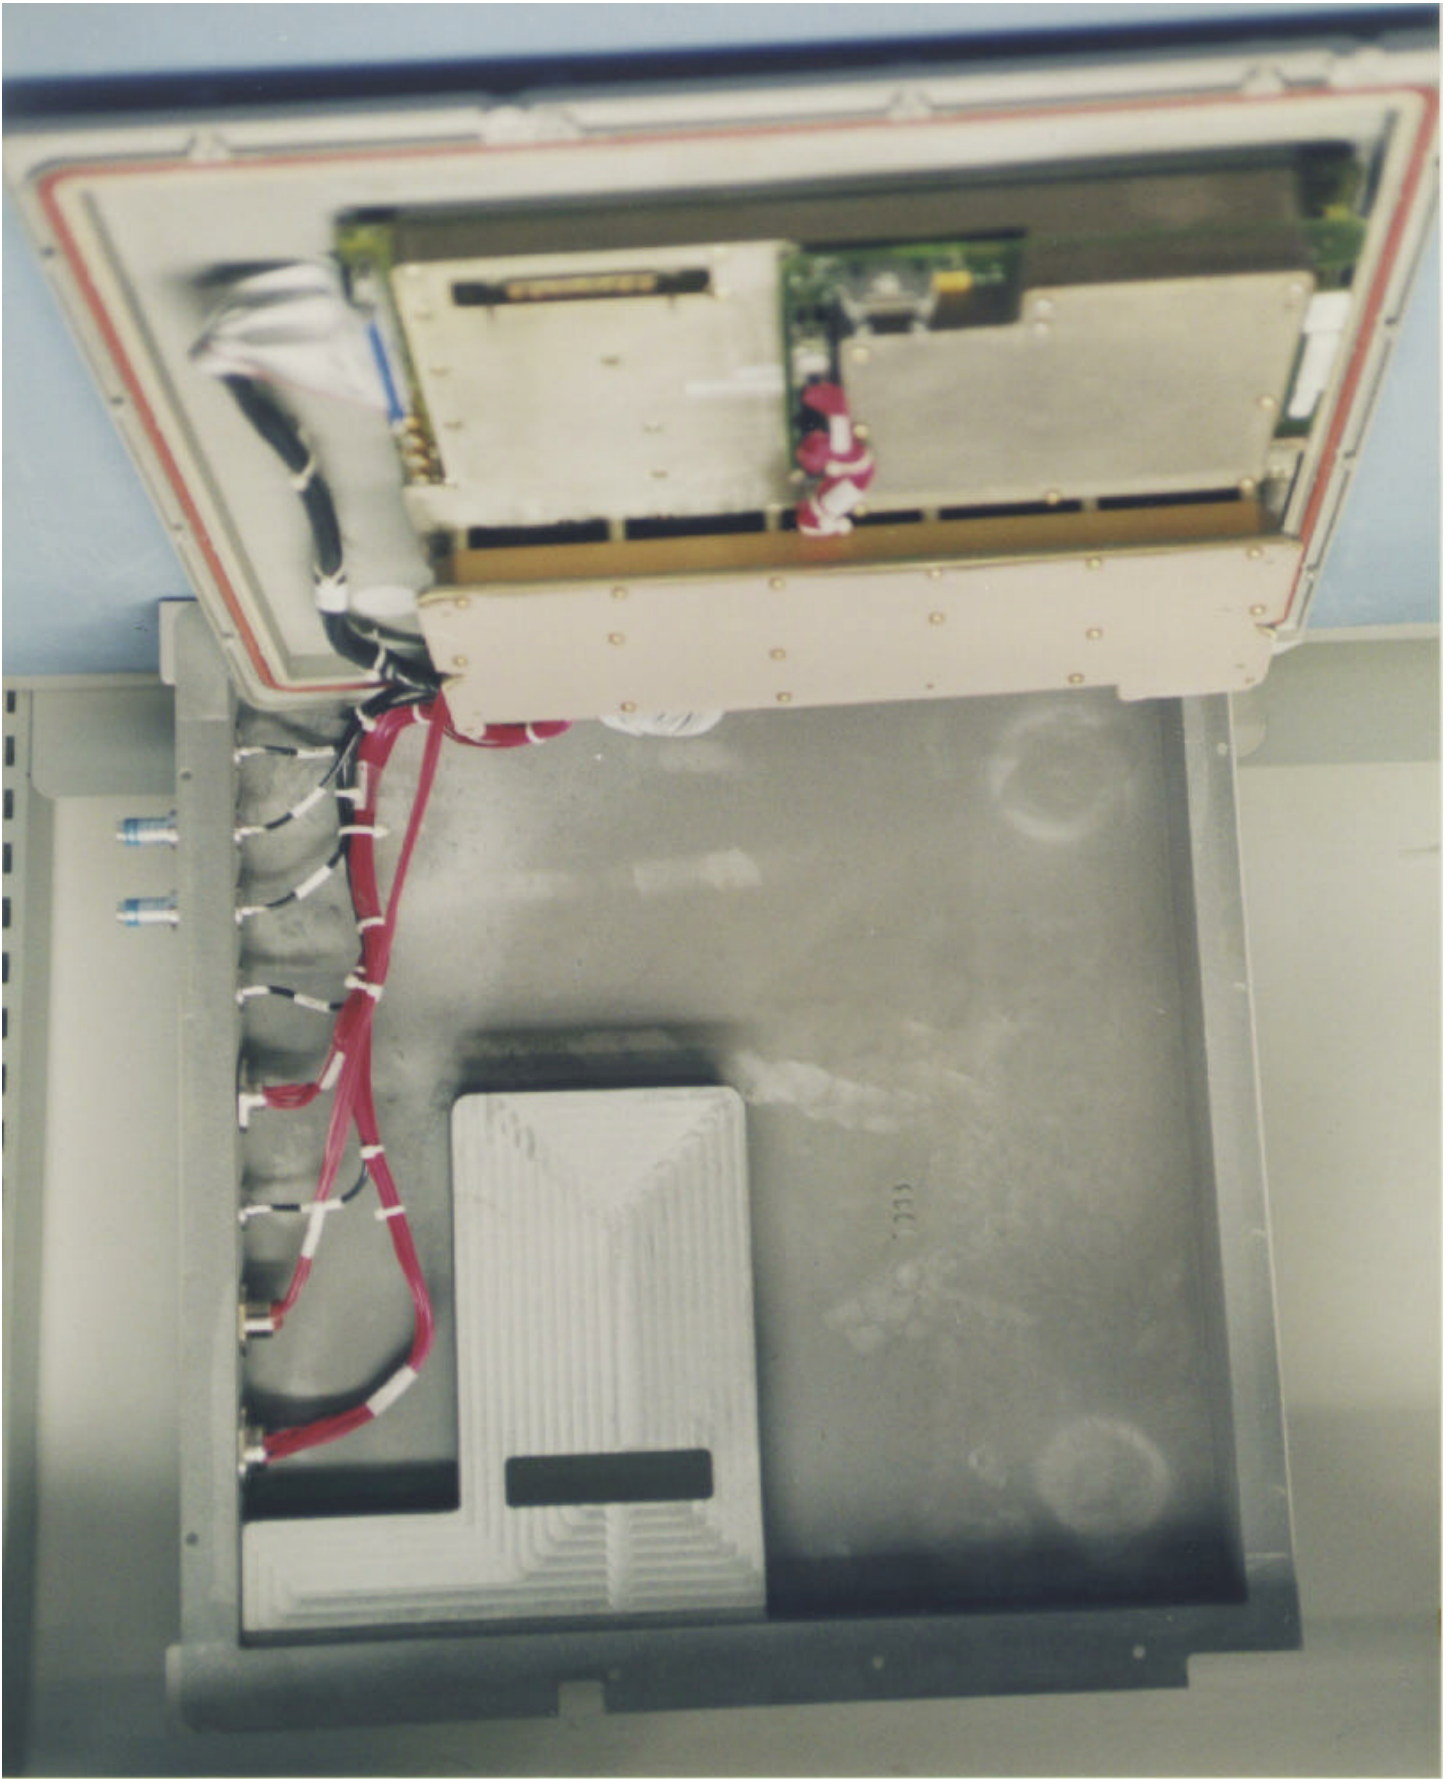

EXHIBIT 5

PHOTOGRAPHS

Applicant: Northern Telecom Ltd.

For Type Acceptance/Certification on:

AB6NT800EFRM

**Nortel
800 MHz Flexible Radio Module
AB6NT800EFRM
DPM**

**Nortel
800 MHz Flexible Radio Module
AB6NT800EFRM
TRM Assembly**

**Nortel
800 MHz Flexible Radio Module
AB6NT800EFRM
TRM (Lid Removed)**

**Nortel
800 MHz Flexible Radio Module
AB6NT800EFRM
Transceiver Board Assembly**

**Nortel
800 MHz Flexible Radio Module
AB6NT800EFRM
Transceiver Board (Top View)**