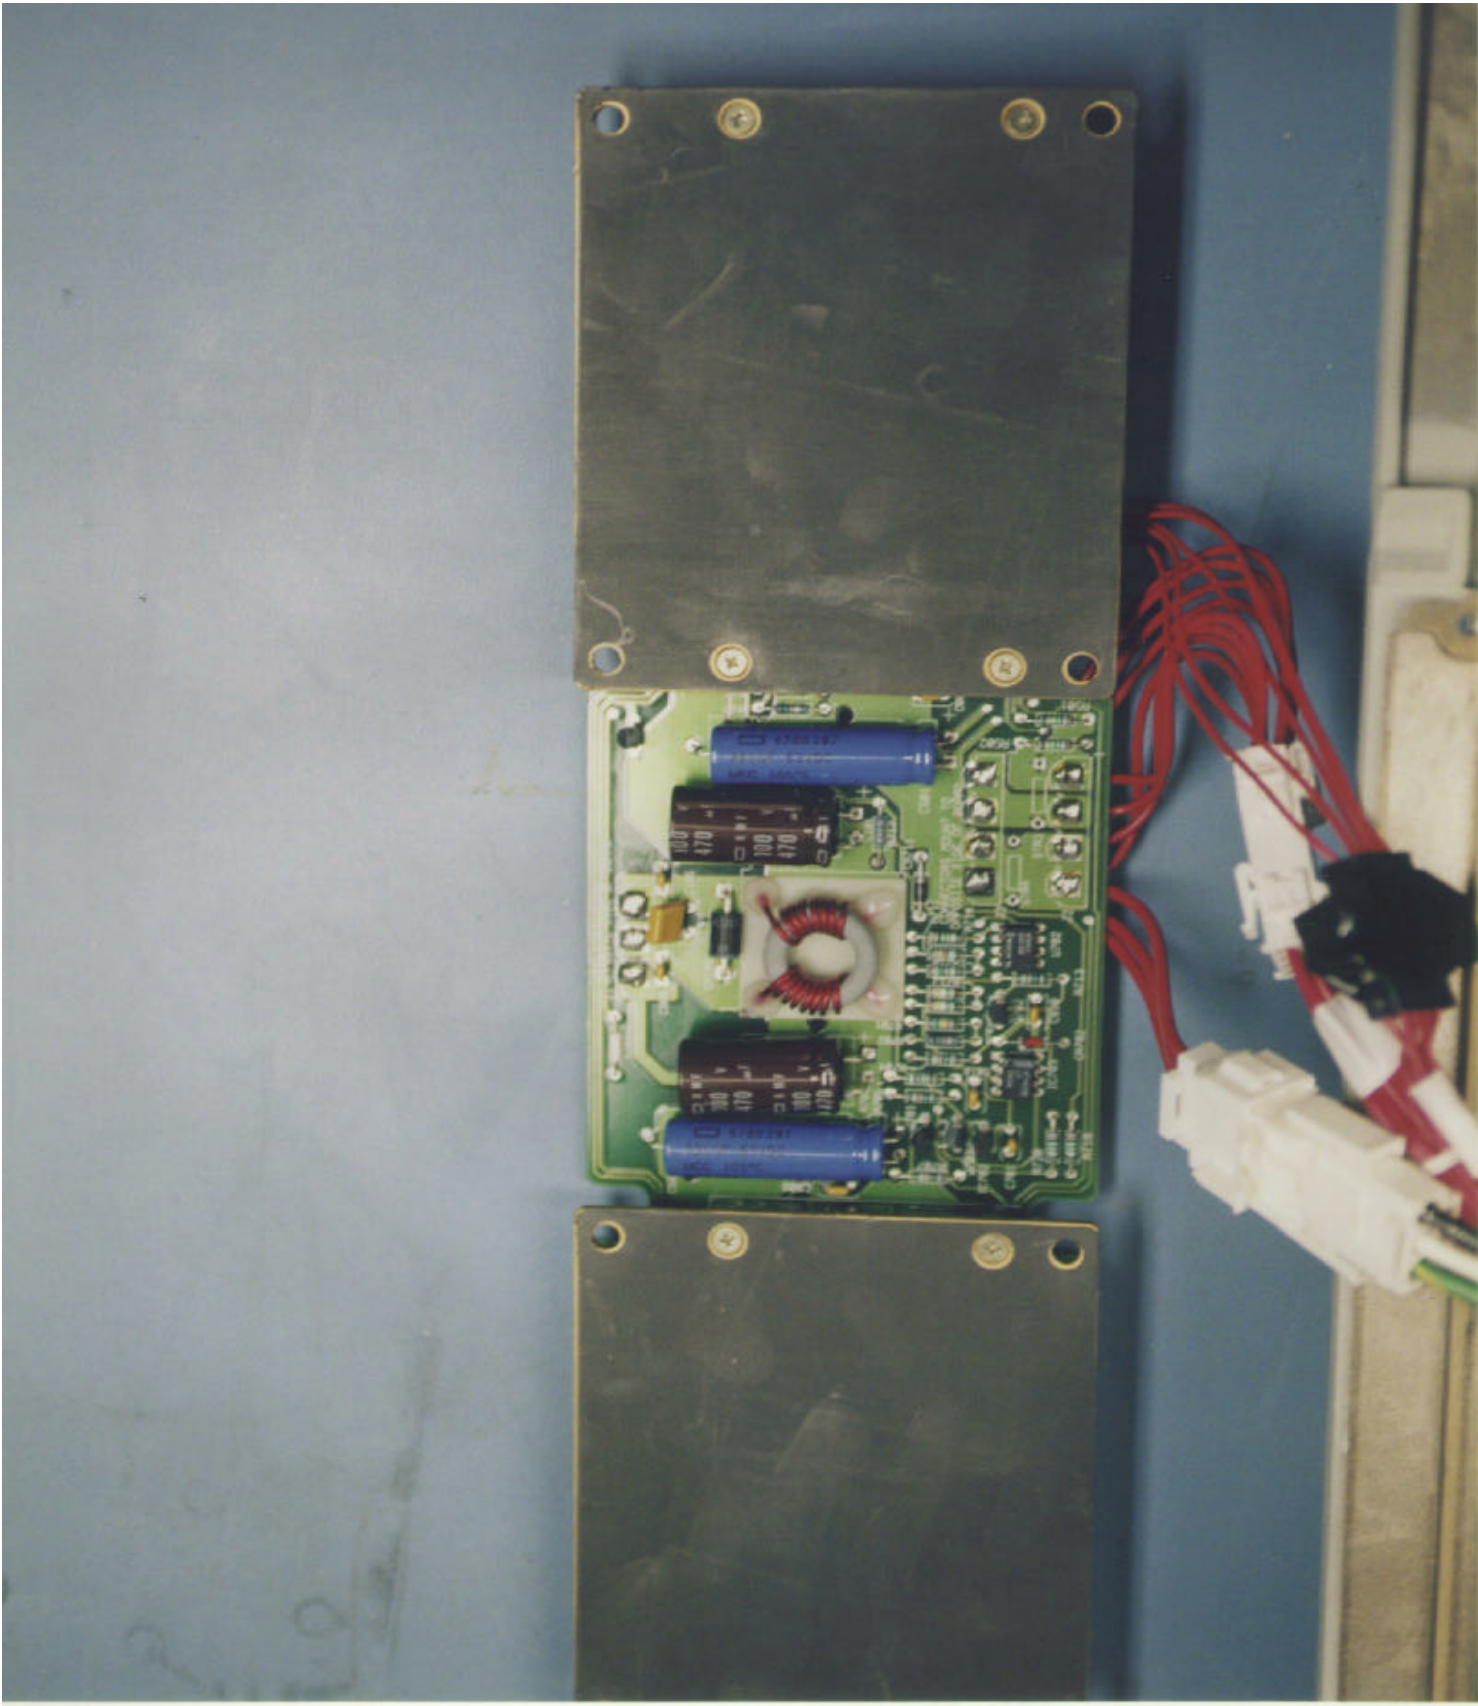

**Nortel
800 MHz Flexible Radio Module
AB6NT800EFRM
TRM (Lid Removed)**

**Nortel
800 MHz Flexible Radio Module
AB6NT800EFRM
Transceiver Board Assembly**

**Nortel
800 MHz Flexible Radio Module
AB6NT800EFRM
Transceiver Board (Top View)**

Nortel
800 MHz Flexible Radio Module
AB6NT800EFRM
Transceiver Board (Bottom View)

**Nortel
800 MHz Flexible Radio Module
AB6NT800EFRM
Electro-Optical Module(EOM)**

Nortel
800 MHz Flexible Radio Module
AB6NT800EFRM
Processor Board (Top)

**Nortel
800 MHz Flexible Radio Module
AB6NT800EFRM
Processor Board (Bottom)**

Nortel
800 MHz Flexible Radio Module
AB6NT800EFRM
Power Supply Module (PSM)

**Nortel
800 MHz Flexible Radio Module
AB6NT800EFRM
Power Converter Assembly (PCA)**