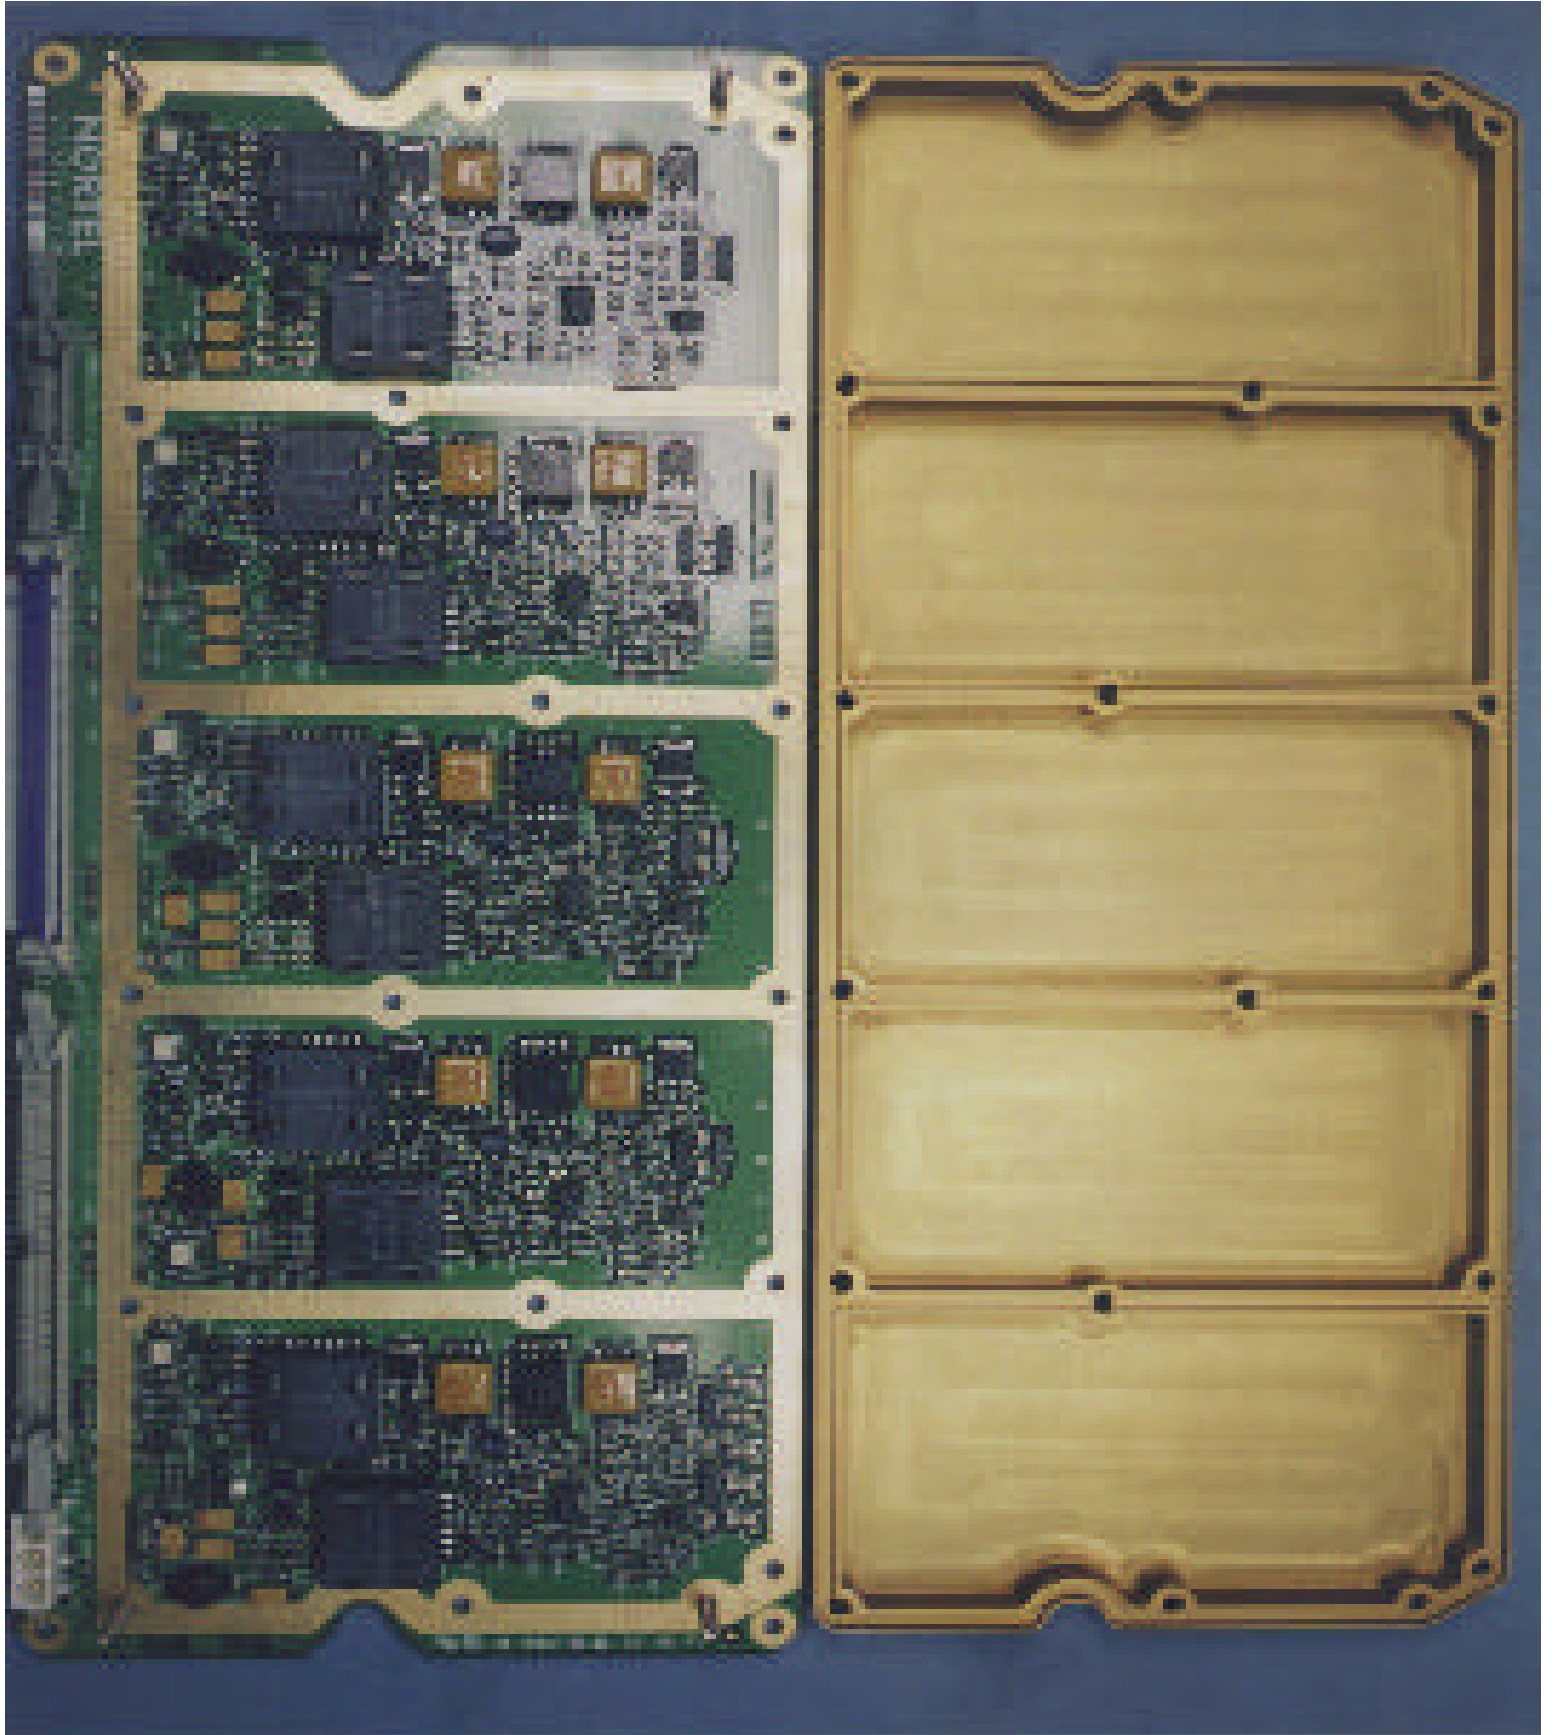

**Nortel
800 MHz Flexible Radio Module
AB6NT800EFRM
TRM (Lid Removed)**

**Nortel
800 MHz Flexible Radio Module
AB6NT800EFRM
Transceiver Board Assembly**

**Nortel
800 MHz Flexible Radio Module
AB6NT800EFRM
Transceiver Board (Top View)**

Nortel
800 MHz Flexible Radio Module
AB6NT800EFRM
Transceiver Board (Bottom View)

**Nortel
800 MHz Flexible Radio Module
AB6NT800EFRM
Electro-Optical Module(EOM)**

Nortel
800 MHz Flexible Radio Module
AB6NT800EFRM
Processor Board (Top)

**Nortel
800 MHz Flexible Radio Module
AB6NT800EFRM
Processor Board (Bottom)**

Nortel
800 MHz Flexible Radio Module
AB6NT800EFRM
Power Supply Module (PSM)

**Nortel
800 MHz Flexible Radio Module
AB6NT800EFRM
Power Converter Assembly (PCA)**