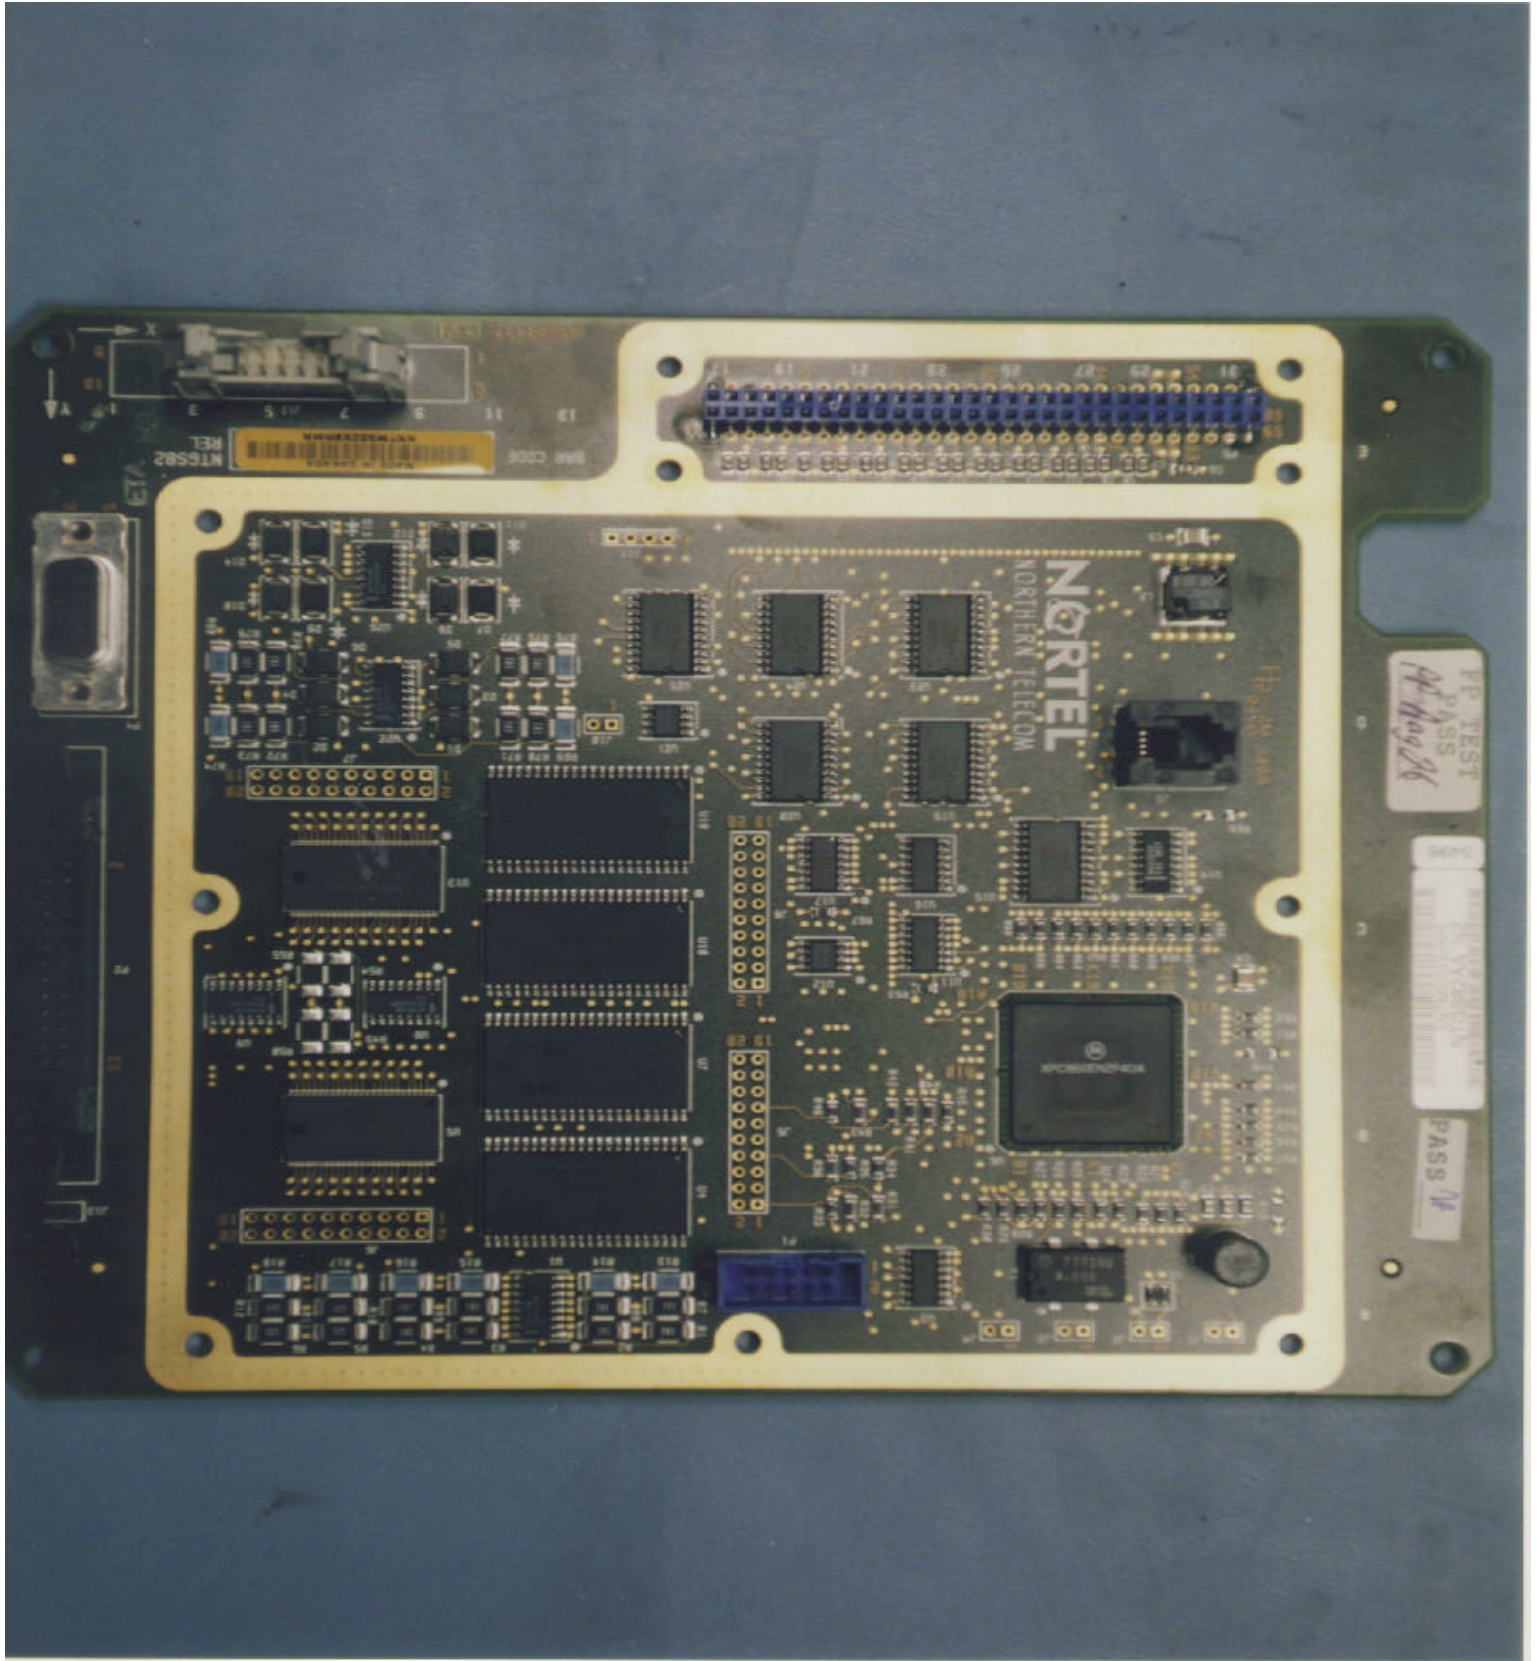

EXHIBIT 5

PHOTOGRAPHS

Applicant: Northern Telecom Ltd.

For Type Acceptance/Certification on:

AB6NT800EFRM

**Nortel
800 MHz Flexible Radio Module
AB6NT800EFRM
DPM**

**Nortel
800 MHz Flexible Radio Module
AB6NT800EFRM
TRM Assembly**

**Nortel
800 MHz Flexible Radio Module
AB6NT800EFRM
TRM (Lid Removed)**

**Nortel
800 MHz Flexible Radio Module
AB6NT800EFRM
Transceiver Board Assembly**

**Nortel
800 MHz Flexible Radio Module
AB6NT800EFRM
Transceiver Board (Top View)**

Nortel
800 MHz Flexible Radio Module
AB6NT800EFRM
Transceiver Board (Bottom View)

**Nortel
800 MHz Flexible Radio Module
AB6NT800EFRM
Electro-Optical Module(EOM)**

Nortel
800 MHz Flexible Radio Module
AB6NT800EFRM
Processor Board (Top)

**Nortel
800 MHz Flexible Radio Module
AB6NT800EFRM
Processor Board (Bottom)**

Nortel
800 MHz Flexible Radio Module
AB6NT800EFRM
Power Supply Module (PSM)

**Nortel
800 MHz Flexible Radio Module
AB6NT800EFRM
Power Converter Assembly (PCA)**