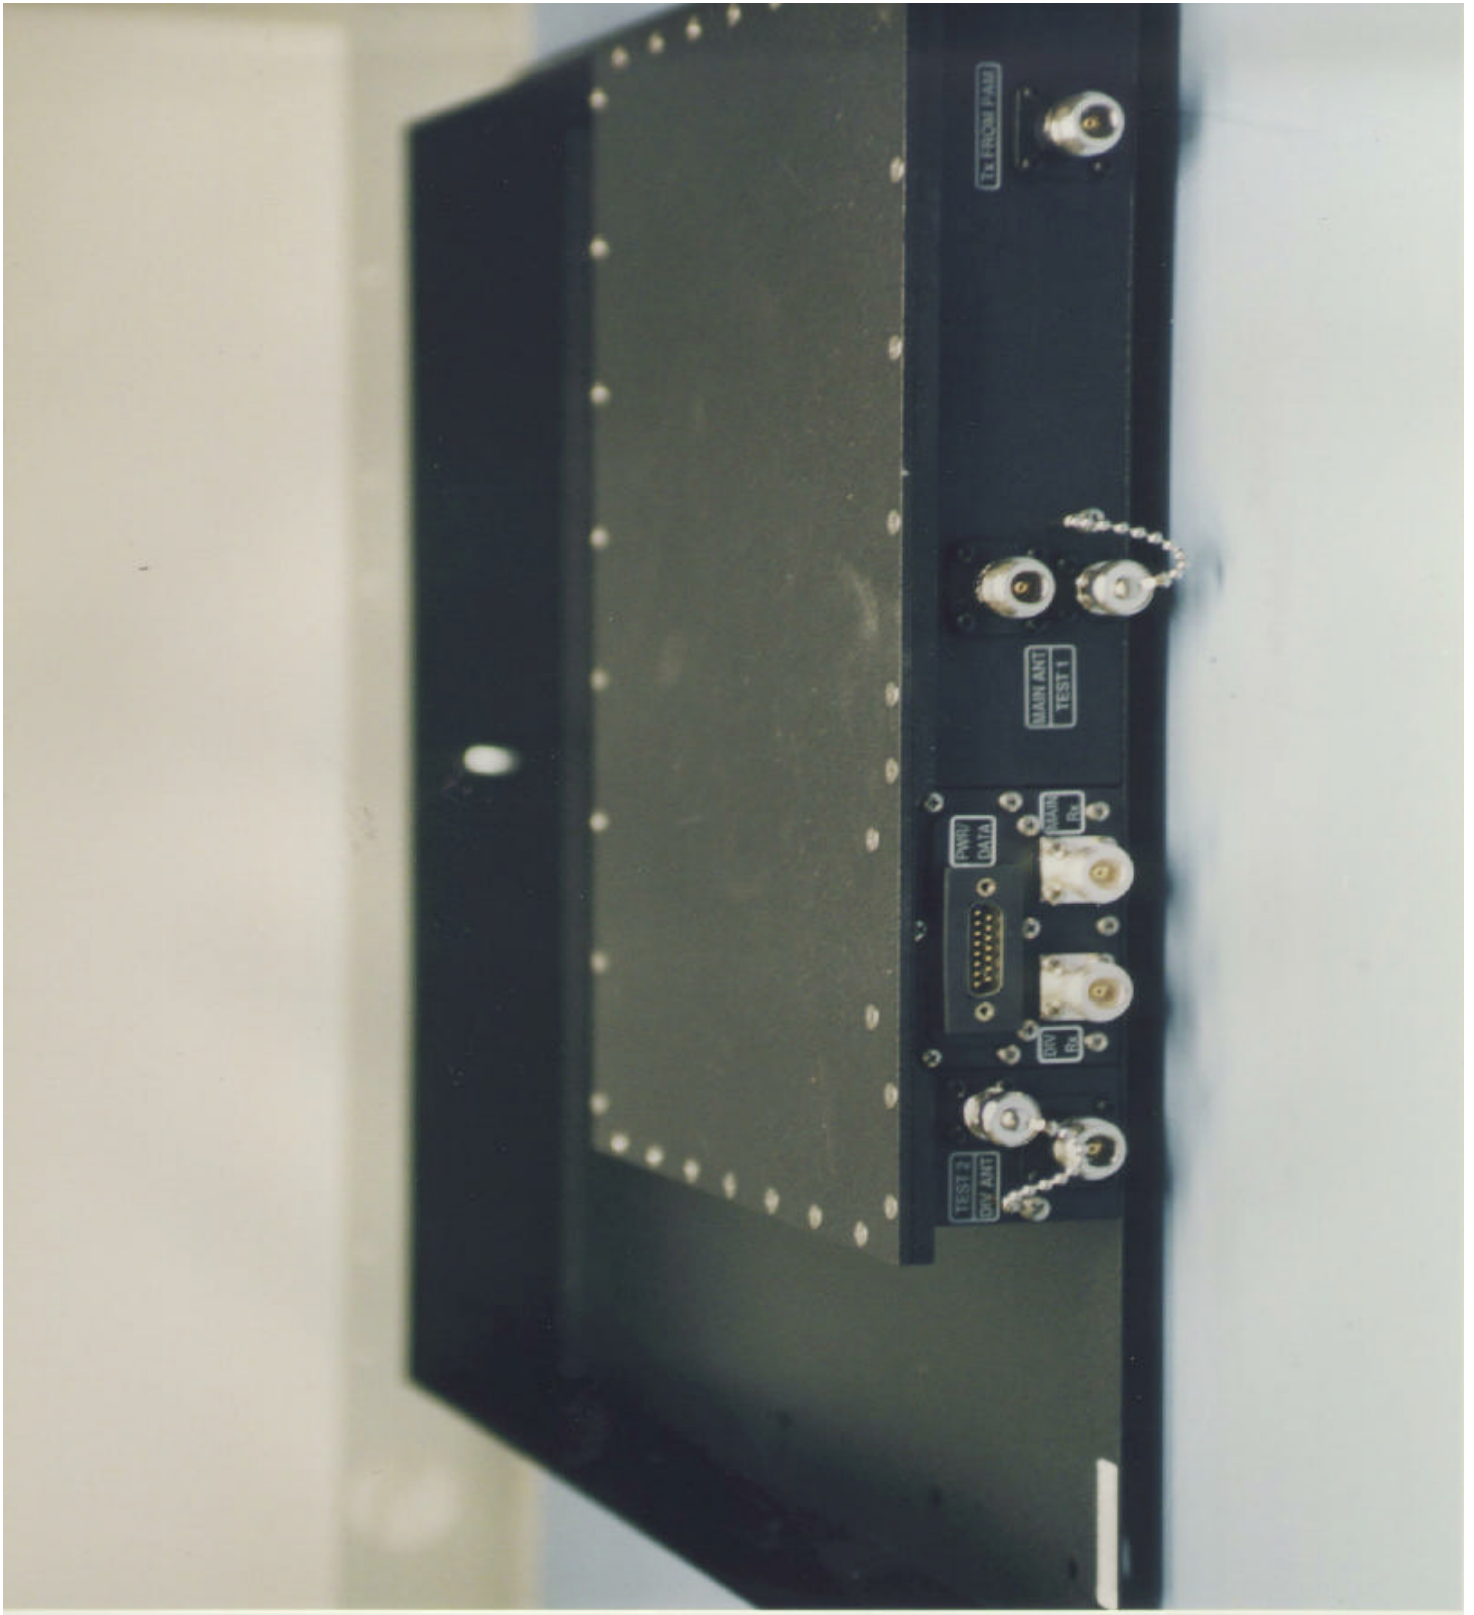

EXHIBIT 5

PHOTOGRAPHS

Applicant: Northern Telecom Ltd.

For Type Acceptance/Certification on:

AB6NT800EFRM

**Nortel
800 MHz Flexible Radio Module
AB6NT800EFRM
DPM**

**Nortel
800 MHz Flexible Radio Module
AB6NT800EFRM
TRM Assembly**

**Nortel
800 MHz Flexible Radio Module
AB6NT800EFRM
TRM (Lid Removed)**

**Nortel
800 MHz Flexible Radio Module
AB6NT800EFRM
Transceiver Board Assembly**

**Nortel
800 MHz Flexible Radio Module
AB6NT800EFRM
Transceiver Board (Top View)**

Nortel
800 MHz Flexible Radio Module
AB6NT800EFRM
Transceiver Board (Bottom View)

**Nortel
800 MHz Flexible Radio Module
AB6NT800EFRM
Electro-Optical Module(EOM)**

Nortel
800 MHz Flexible Radio Module
AB6NT800EFRM
Processor Board (Top)

**Nortel
800 MHz Flexible Radio Module
AB6NT800EFRM
Processor Board (Bottom)**

Nortel
800 MHz Flexible Radio Module
AB6NT800EFRM
Power Supply Module (PSM)

**Nortel
800 MHz Flexible Radio Module
AB6NT800EFRM
Power Converter Assembly (PCA)**