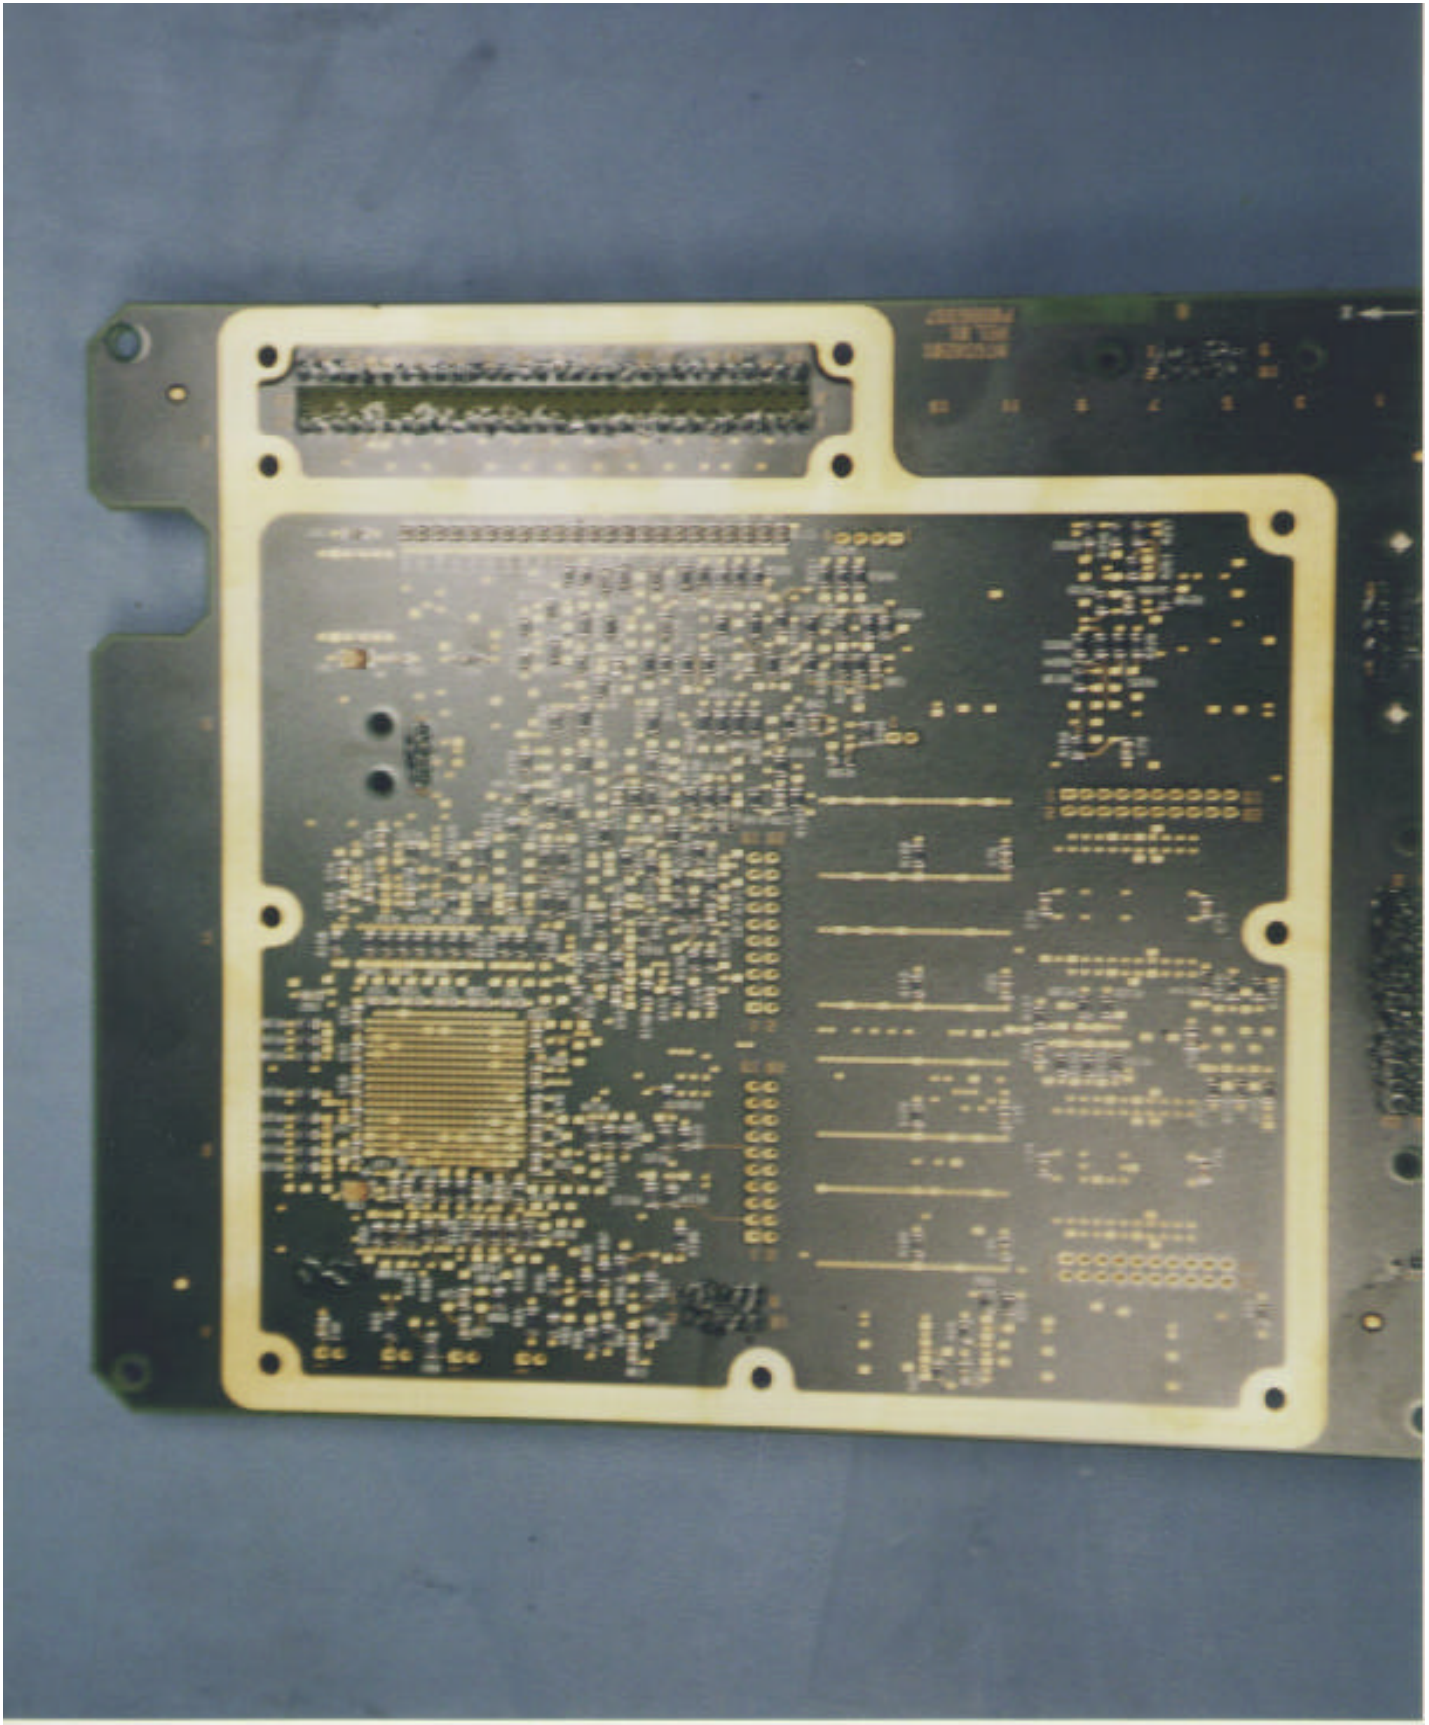

**Nortel
800 MHz Flexible Radio Module
AB6NT800EFRM
TRM (Lid Removed)**

**Nortel
800 MHz Flexible Radio Module
AB6NT800EFRM
Transceiver Board Assembly**

**Nortel
800 MHz Flexible Radio Module
AB6NT800EFRM
Transceiver Board (Top View)**

Nortel
800 MHz Flexible Radio Module
AB6NT800EFRM
Transceiver Board (Bottom View)

**Nortel
800 MHz Flexible Radio Module
AB6NT800EFRM
Electro-Optical Module(EOM)**

Nortel
800 MHz Flexible Radio Module
AB6NT800EFRM
Processor Board (Top)

**Nortel
800 MHz Flexible Radio Module
AB6NT800EFRM
Processor Board (Bottom)**

Nortel
800 MHz Flexible Radio Module
AB6NT800EFRM
Power Supply Module (PSM)

**Nortel
800 MHz Flexible Radio Module
AB6NT800EFRM
Power Converter Assembly (PCA)**