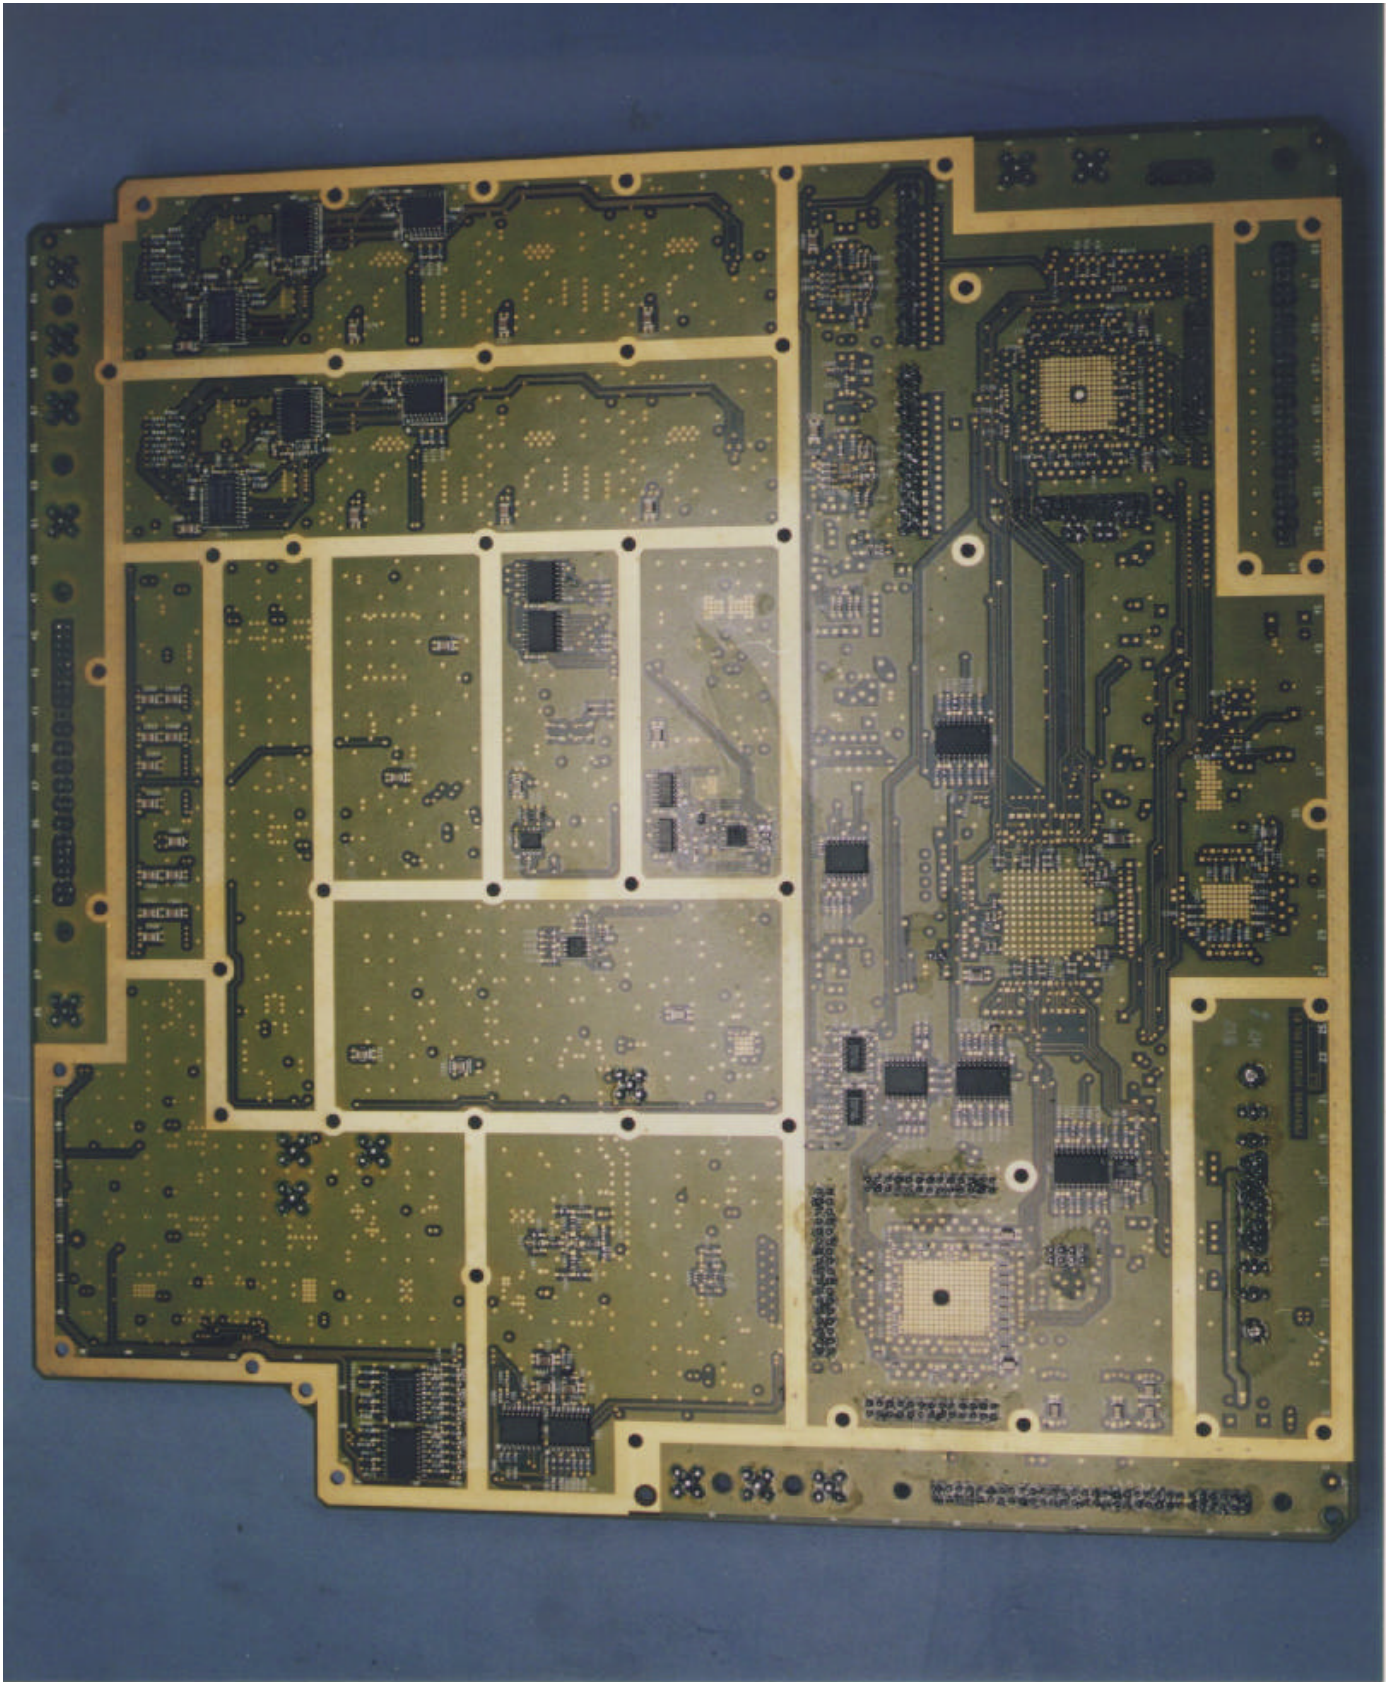

EXHIBIT 5

PHOTOGRAPHS

Applicant: Northern Telecom Ltd.

For Type Acceptance/Certification on:

AB6NT800EFRM

**Nortel
800 MHz Flexible Radio Module
AB6NT800EFRM
DPM**

**Nortel
800 MHz Flexible Radio Module
AB6NT800EFRM
TRM Assembly**

**Nortel
800 MHz Flexible Radio Module
AB6NT800EFRM
TRM (Lid Removed)**

**Nortel
800 MHz Flexible Radio Module
AB6NT800EFRM
Transceiver Board Assembly**

**Nortel
800 MHz Flexible Radio Module
AB6NT800EFRM
Transceiver Board (Top View)**

Nortel
800 MHz Flexible Radio Module
AB6NT800EFRM
Transceiver Board (Bottom View)

**Nortel
800 MHz Flexible Radio Module
AB6NT800EFRM
Electro-Optical Module(EOM)**

Nortel
800 MHz Flexible Radio Module
AB6NT800EFRM
Processor Board (Top)

**Nortel
800 MHz Flexible Radio Module
AB6NT800EFRM
Processor Board (Bottom)**

Nortel
800 MHz Flexible Radio Module
AB6NT800EFRM
Power Supply Module (PSM)

**Nortel
800 MHz Flexible Radio Module
AB6NT800EFRM
Power Converter Assembly (PCA)**