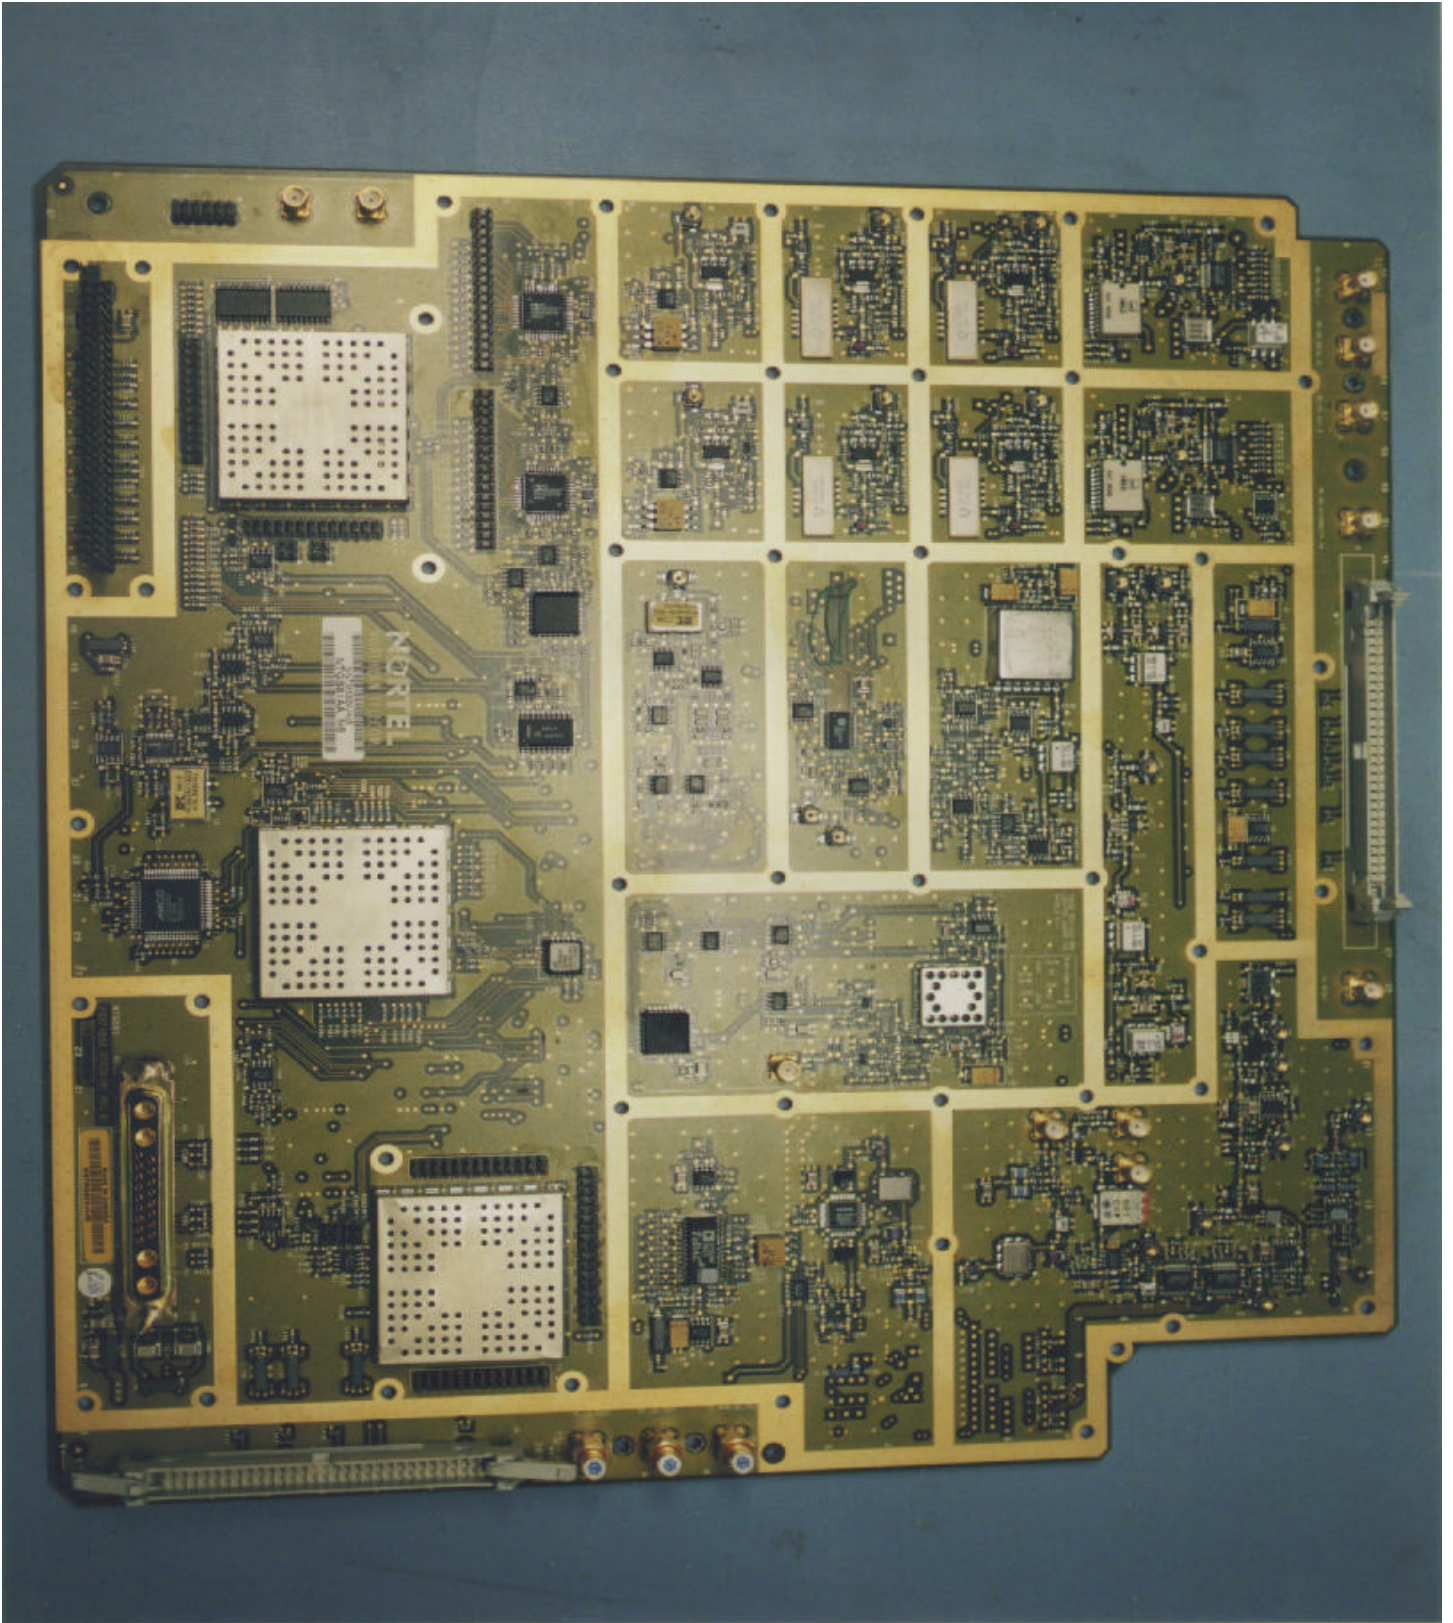

EXHIBIT 5

PHOTOGRAPHS

Applicant: Northern Telecom Ltd.

For Type Acceptance/Certification on:

AB6NT800EFRM

**Nortel
800 MHz Flexible Radio Module
AB6NT800EFRM
DPM**

**Nortel
800 MHz Flexible Radio Module
AB6NT800EFRM
TRM Assembly**

**Nortel
800 MHz Flexible Radio Module
AB6NT800EFRM
TRM (Lid Removed)**

**Nortel
800 MHz Flexible Radio Module
AB6NT800EFRM
Transceiver Board Assembly**

**Nortel
800 MHz Flexible Radio Module
AB6NT800EFRM
Transceiver Board (Top View)**