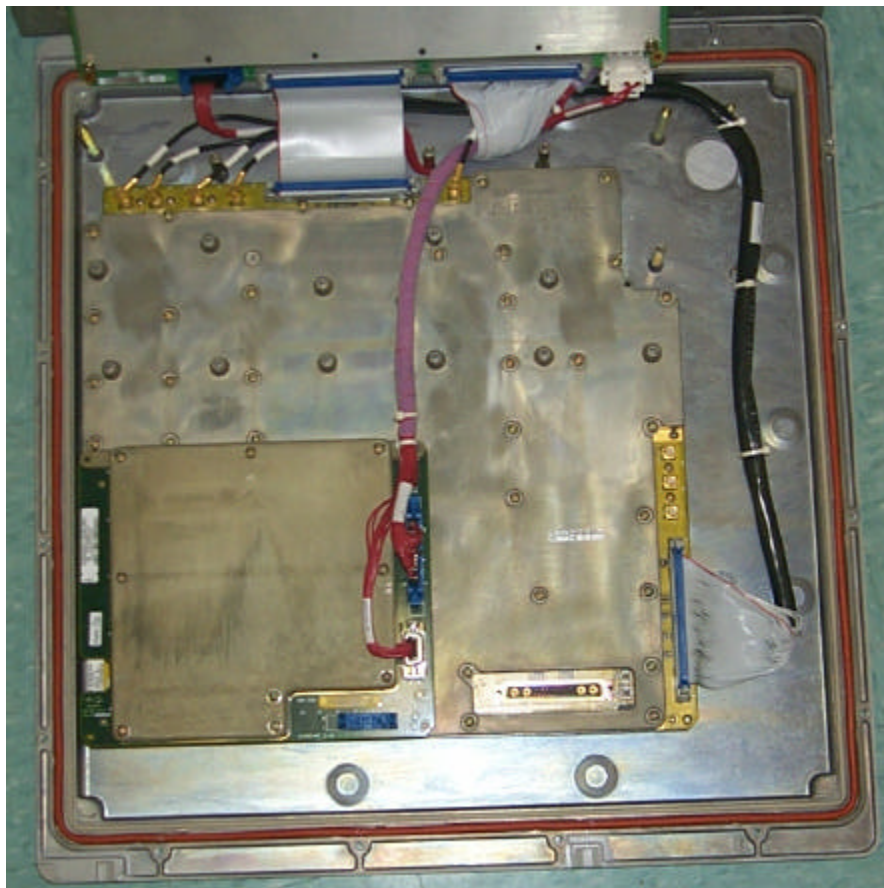

## Internal Photographs

Applicant: Northern Telecom Ltd.

For Certification on:

AB6NT1900SFRM

EUT (1900 MHz TRM) internal photographs

Figure 1: 1900 MHz TRM internal view

Figure 2: 1900 MHz TRM internal view

Figure 3: 1900 MHz TRM internal view

Figure 4: 1900 MHz TRM internal view

Figure 5: Transceiver PCP (Bottom view)

Figure 6: Transceiver PCP (Top view)