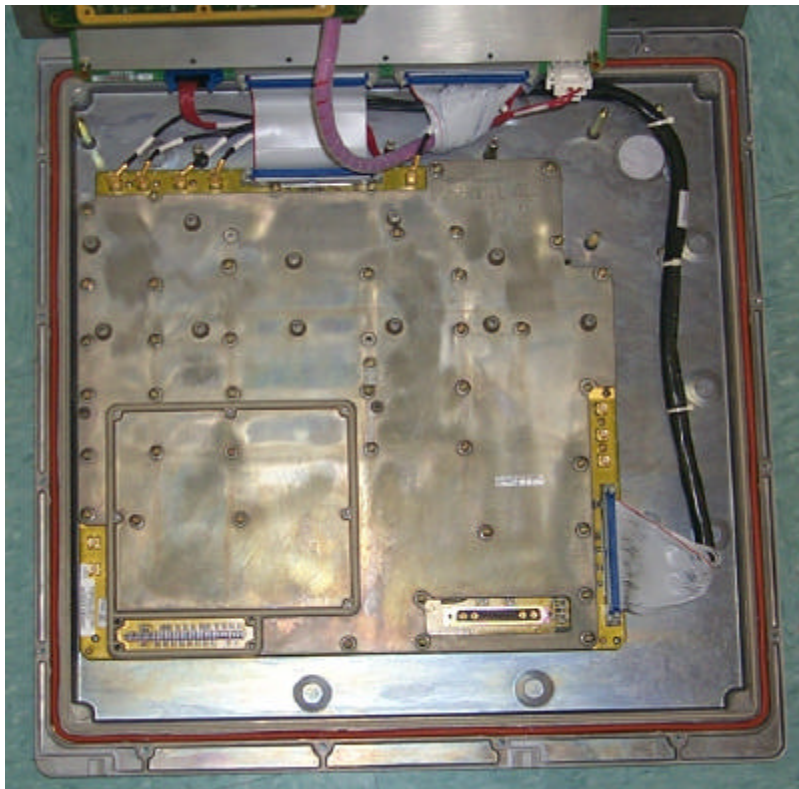

## Internal Photographs

Applicant: Northern Telecom Ltd.

For Certification on:

AB6NT1900SFRM

EUT (1900 MHz TRM) internal photographs

Figure 1: 1900 MHz TRM internal view

Figure 2: 1900 MHz TRM internal view

Figure 3: 1900 MHz TRM internal view

Figure 4: 1900 MHz TRM internal view

Figure 5: Transceiver PCP (Bottom view)

Figure 6: Transceiver PCP (Top view)