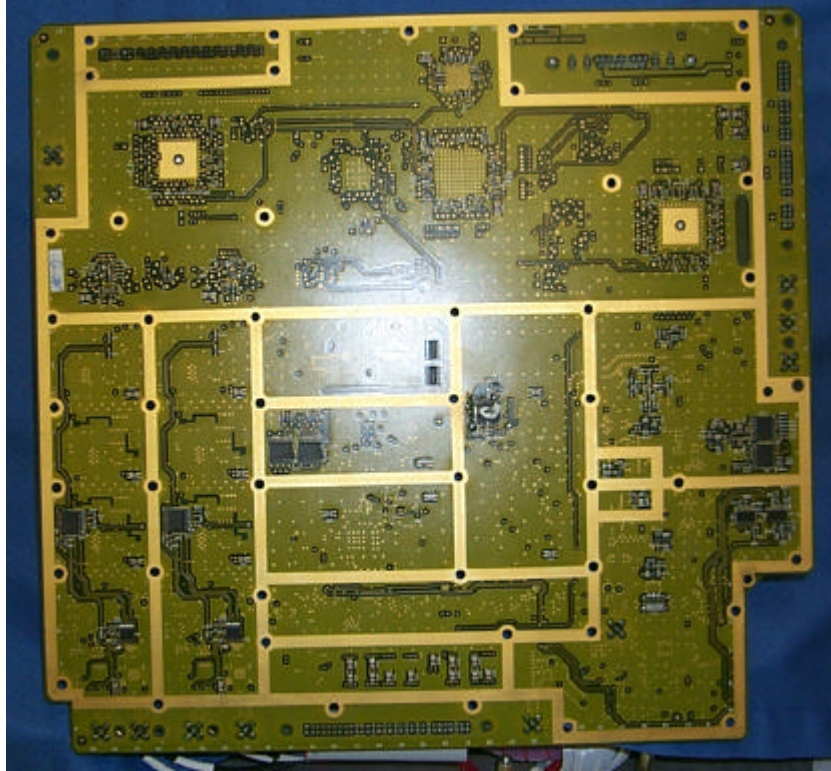

## Internal Photographs

Applicant: Northern Telecom Ltd.

For Certification on:

AB6NT1900SFRM

EUT (1900 MHz TRM) internal photographs

Figure 1: 1900 MHz TRM internal view

Figure 2: 1900 MHz TRM internal view

Figure 3: 1900 MHz TRM internal view

Figure 4: 1900 MHz TRM internal view

Figure 5: Transceiver PCP (Bottom view)

Figure 6: Transceiver PCP (Top view)