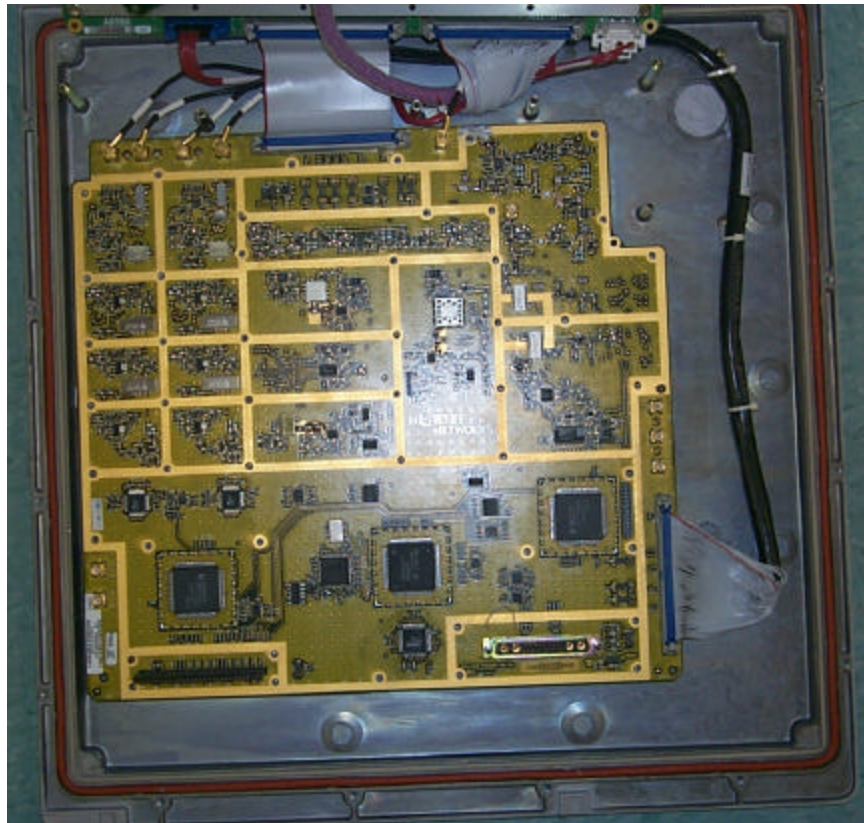

## Internal Photographs

Applicant: Northern Telecom Ltd.

For Certification on:

AB6NT1900SFRM

EUT (1900 MHz TRM) internal photographs

Figure 1: 1900 MHz TRM internal view

Figure 2: 1900 MHz TRM internal view

Figure 3: 1900 MHz TRM internal view

Figure 4: 1900 MHz TRM internal view

Figure 5: Transceiver PCP (Bottom view)

Figure 6: Transceiver PCP (Top view)