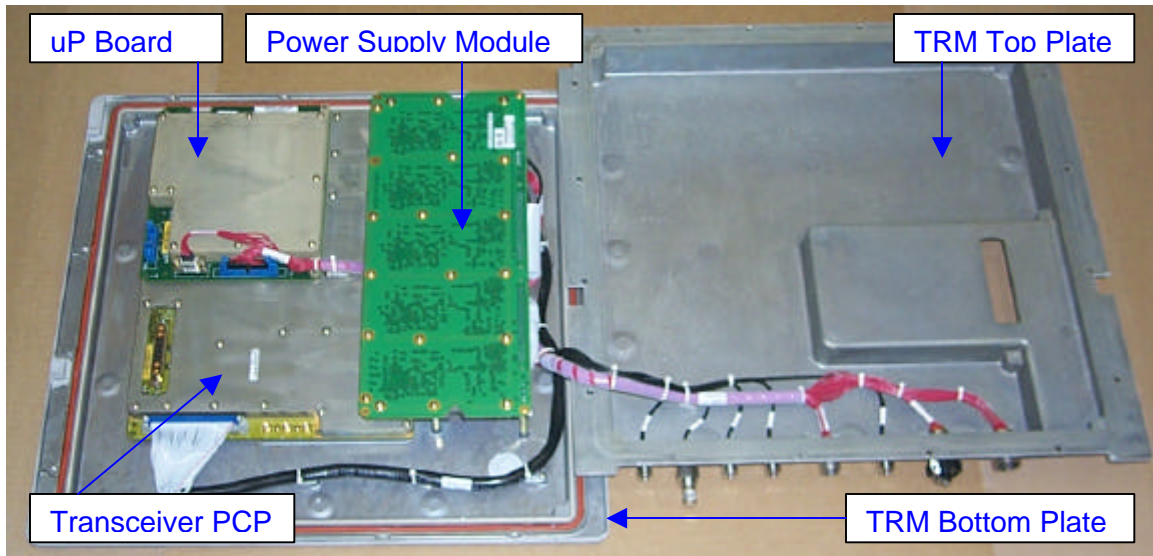

## Internal Photographs

Applicant: Northern Telecom Ltd.

For Certification on:

AB6NT1900SFRM

EUT (1900 MHz TRM) internal photographs

Figure 1: 1900 MHz TRM internal view

Figure 2: 1900 MHz TRM internal view

Figure 3: 1900 MHz TRM internal view

Figure 4: 1900 MHz TRM internal view

Figure 5: Transceiver PCP (Bottom view)

Figure 6: Transceiver PCP (Top view)