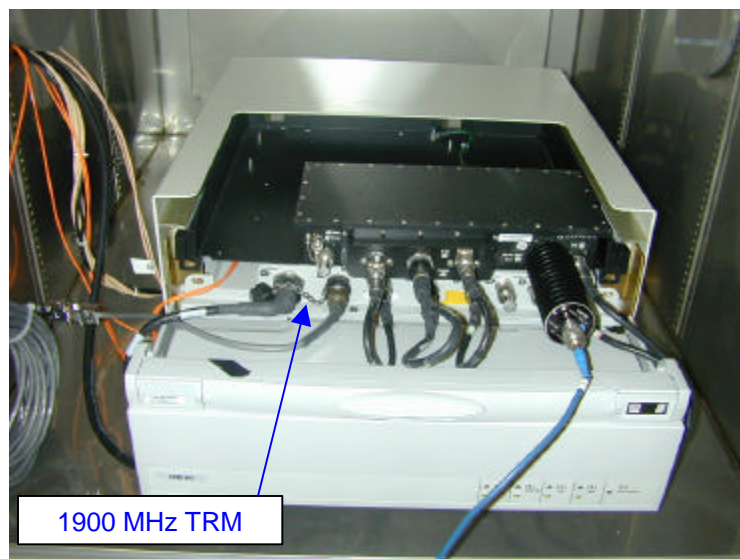

Figure 2: 1900 MHz TRM Bottom view

Test setup photographs for “Field Strength of Spurious Radiation” test:

See Exhibit 2B (Sanmina-SCI Lab report)

Test setup photographs for all other tests performed by Nortel Networks:

Figure 3: Test Instrumentation Setup

Figure 4: 1900 MHz SFRM Assembly Top - Front view (Fan Assembly Mounted)