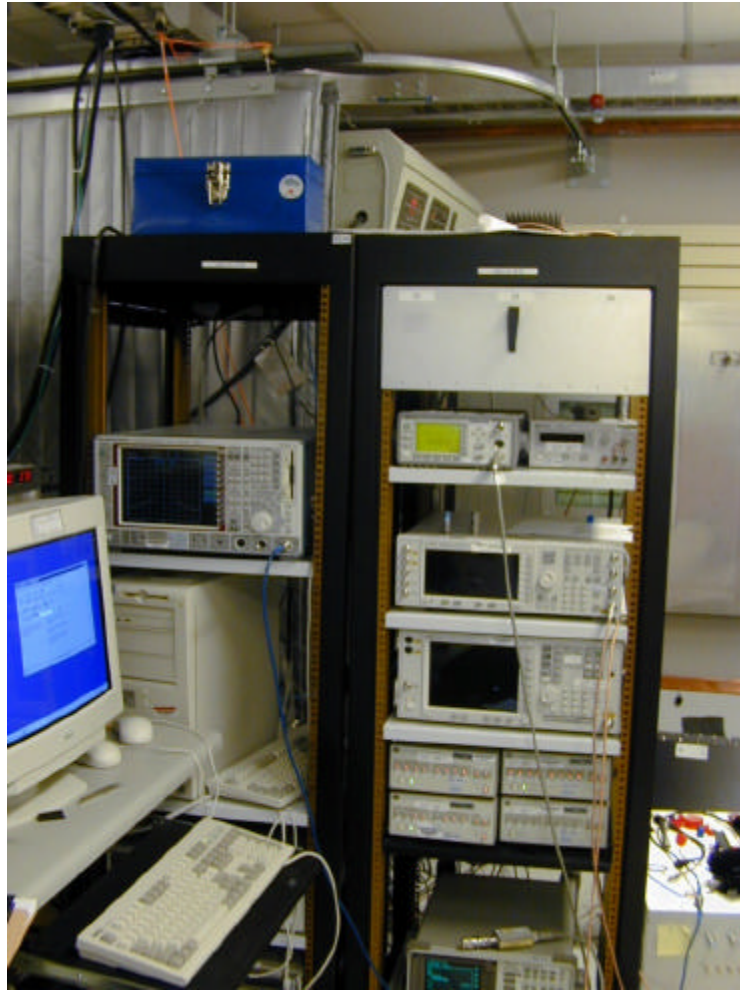

SANMINA-SCI

EXHIBIT 5

External Photographs

Applicant: Northern Telecom Ltd.

For Certification on:

AB6NT1900SFRM

EUT (1900 MHz SFRM) external photographs:

Figure 1: 1900 MHz TRM Top view

Figure 2: 1900 MHz TRM Bottom view

Test setup photographs for “Field Strength of Spurious Radiation” test:

See Exhibit 2B (Sanmina-SCI Lab report)

Test setup photographs for all other tests performed by Nortel Networks:

Figure 3: Test Instrumentation Setup

Figure 4: 1900 MHz SFRM Assembly Top - Front view (Fan Assembly Mounted)