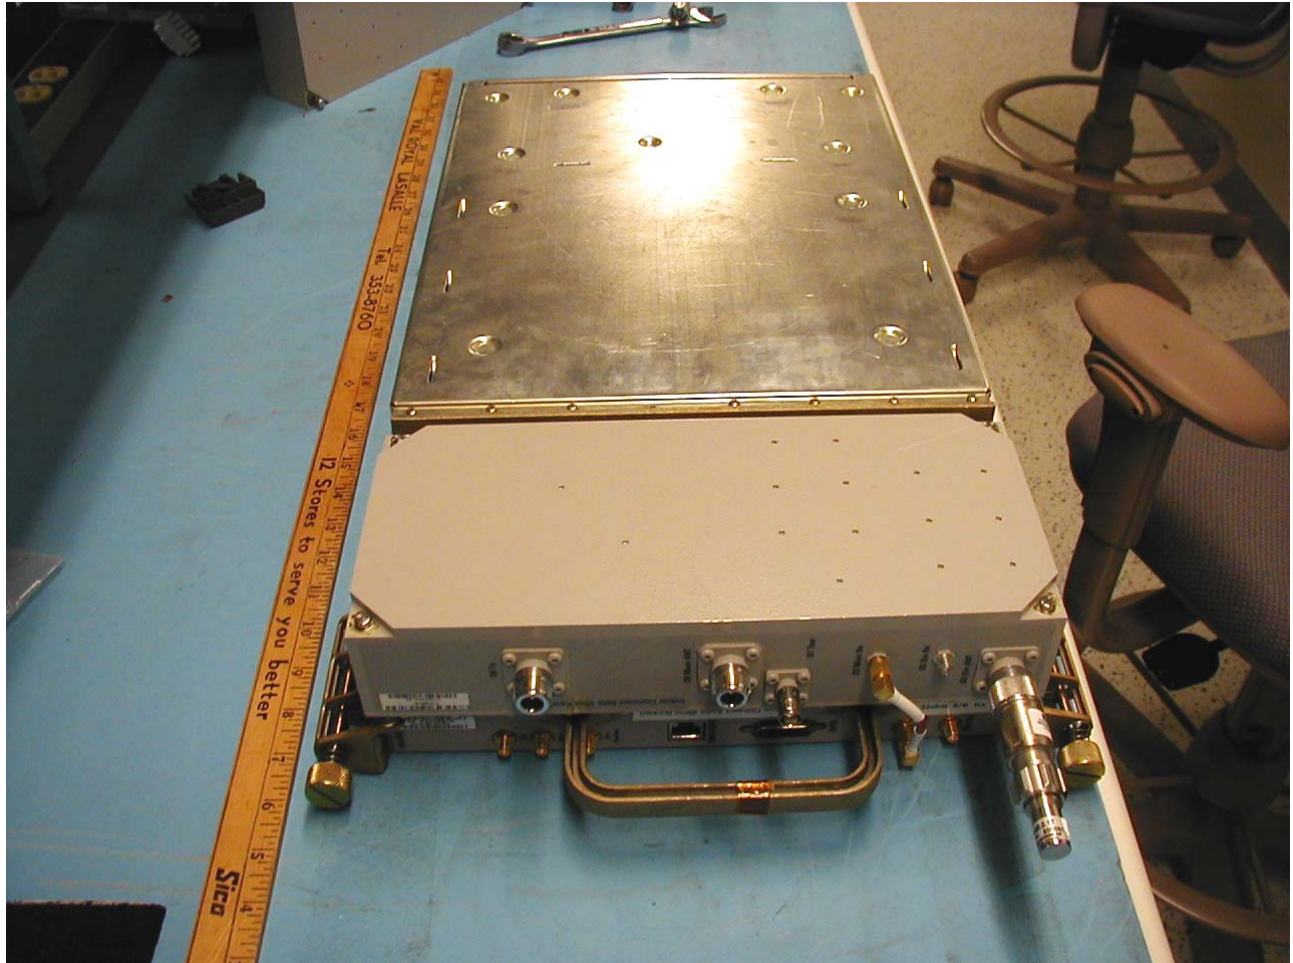

EXHIBIT 5

External Photos

Applicant: Nortel Networks

**For Class II Permissive
Change on :**

FCC: AB6NT1900RM-CBTS

IC: 332D-CBS1G9RM

**Nortel Networks cBTS
Front View**

This document contains Proprietary information of Nortel Networks. This information is considered to be confidential and should be treated appropriately.

Nortel Networks
cBTS 1900MHz RM Front View

This document contains Proprietary information of Nortel Networks. This information is considered to be confidential and should be treated appropriately.

Nortel Networks
cBTS 1900MHz RM Front and Side View