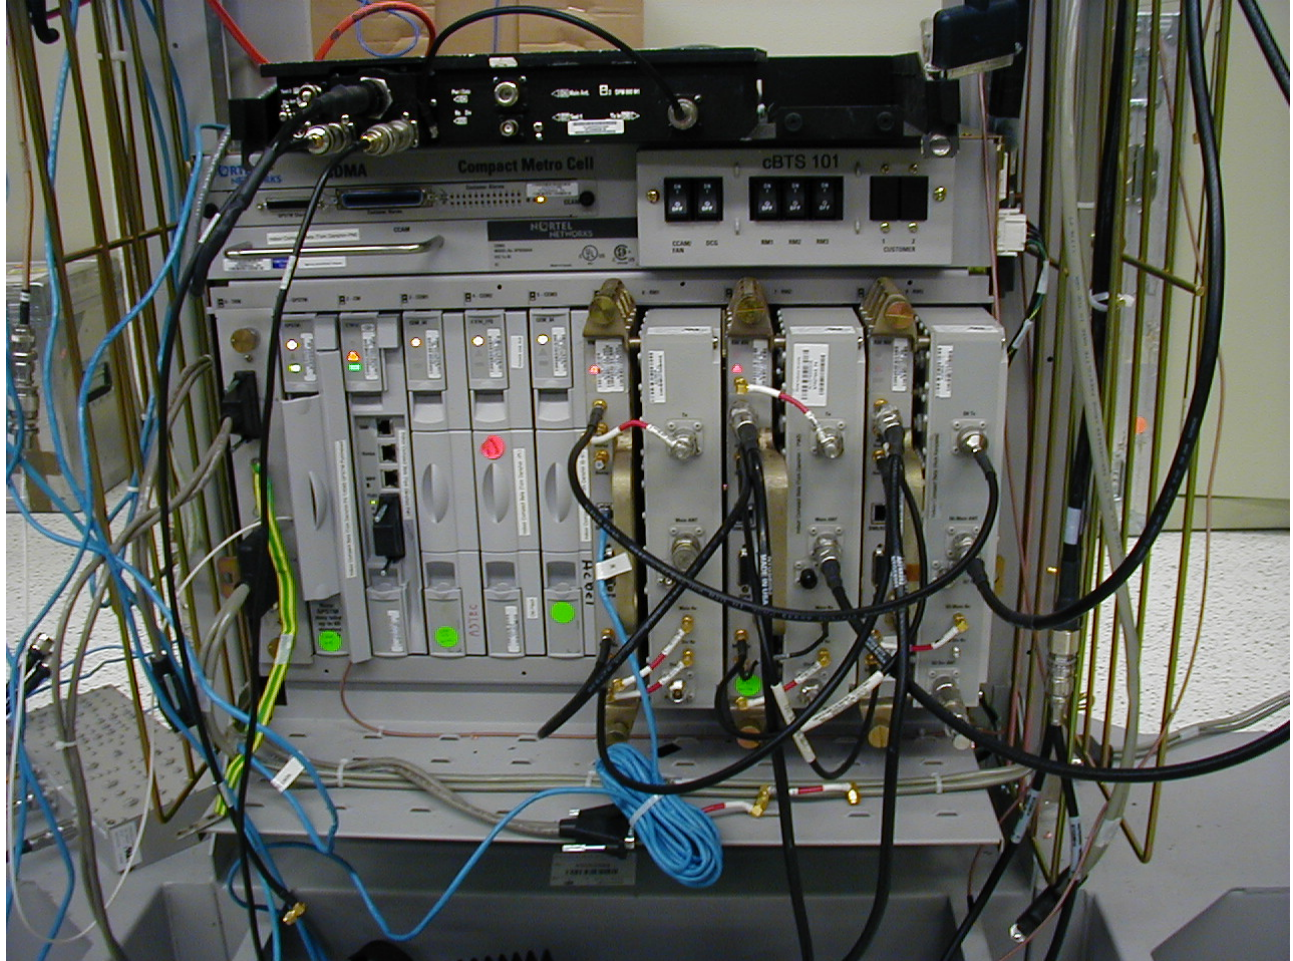

EXHIBIT 5

External Photos

Applicant: Nortel Networks

**For Class II Permissive
Change on :**

FCC: AB6NT1900RM-CBTS

IC: 332D-CBS1G9RM

**Nortel Networks cBTS
Front View**

This document contains Proprietary information of Nortel Networks. This information is considered to be confidential and should be treated appropriately.

Nortel Networks
cBTS 1900MHz RM Front View

This document contains Proprietary information of Nortel Networks. This information is considered to be confidential and should be treated appropriately.

Nortel Networks
cBTS 1900MHz RM Front and Side View