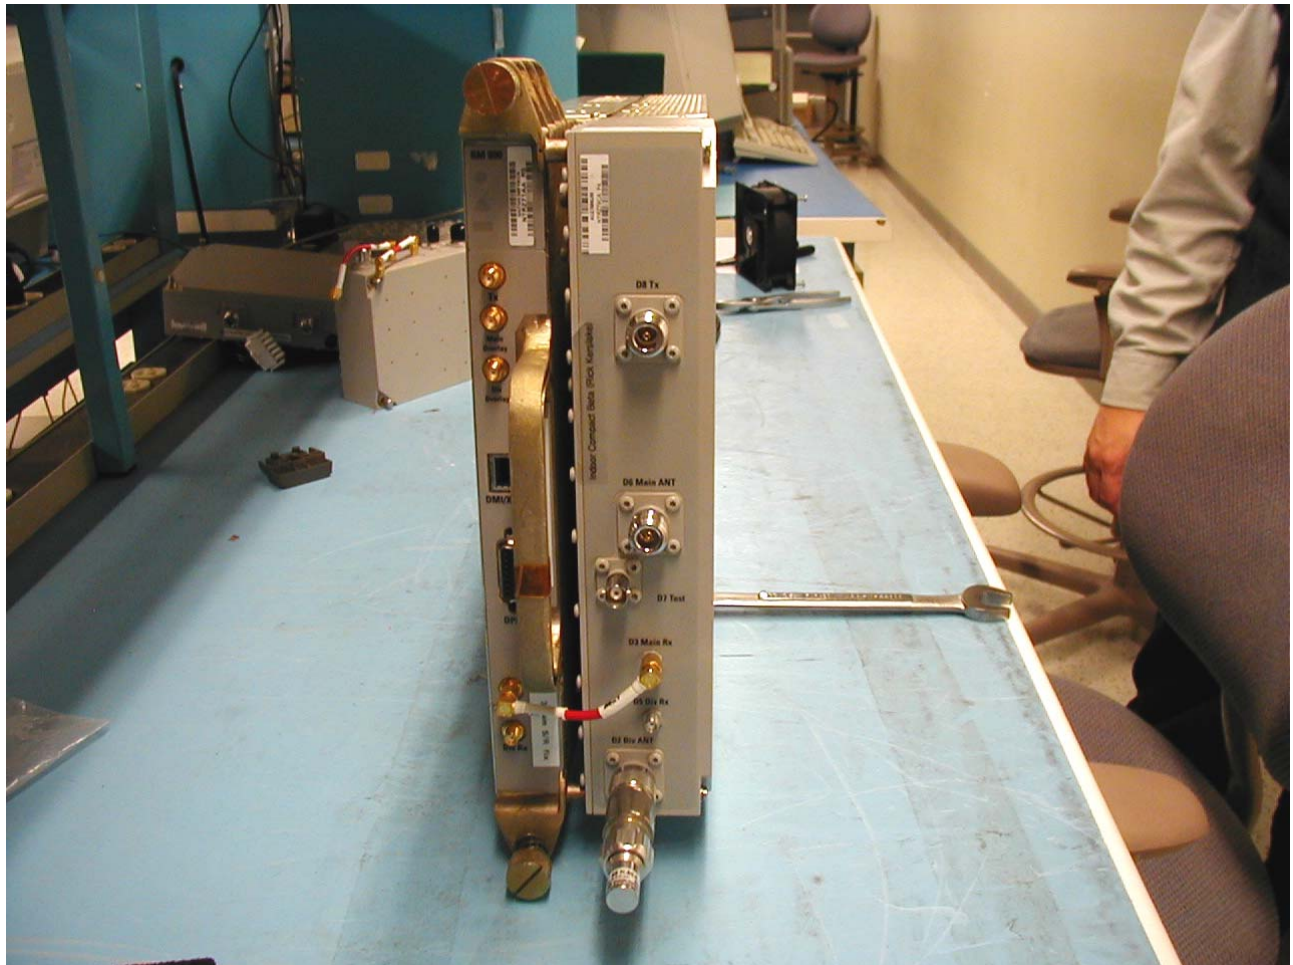

EXHIBIT 5

External Photos

Applicant: Nortel Networks

**For Class II Permissive
Change on :**

FCC: AB6NT1900RM-CBTS

IC: 332D-CBS1G9RM

**Nortel Networks cBTS
Front View**

This document contains Proprietary information of Nortel Networks. This information is considered to be confidential and should be treated appropriately.

Nortel Networks
cBTS 1900MHz RM Front View

This document contains Proprietary information of Nortel Networks. This information is considered to be confidential and should be treated appropriately.

Nortel Networks
cBTS 1900MHz RM Front and Side View